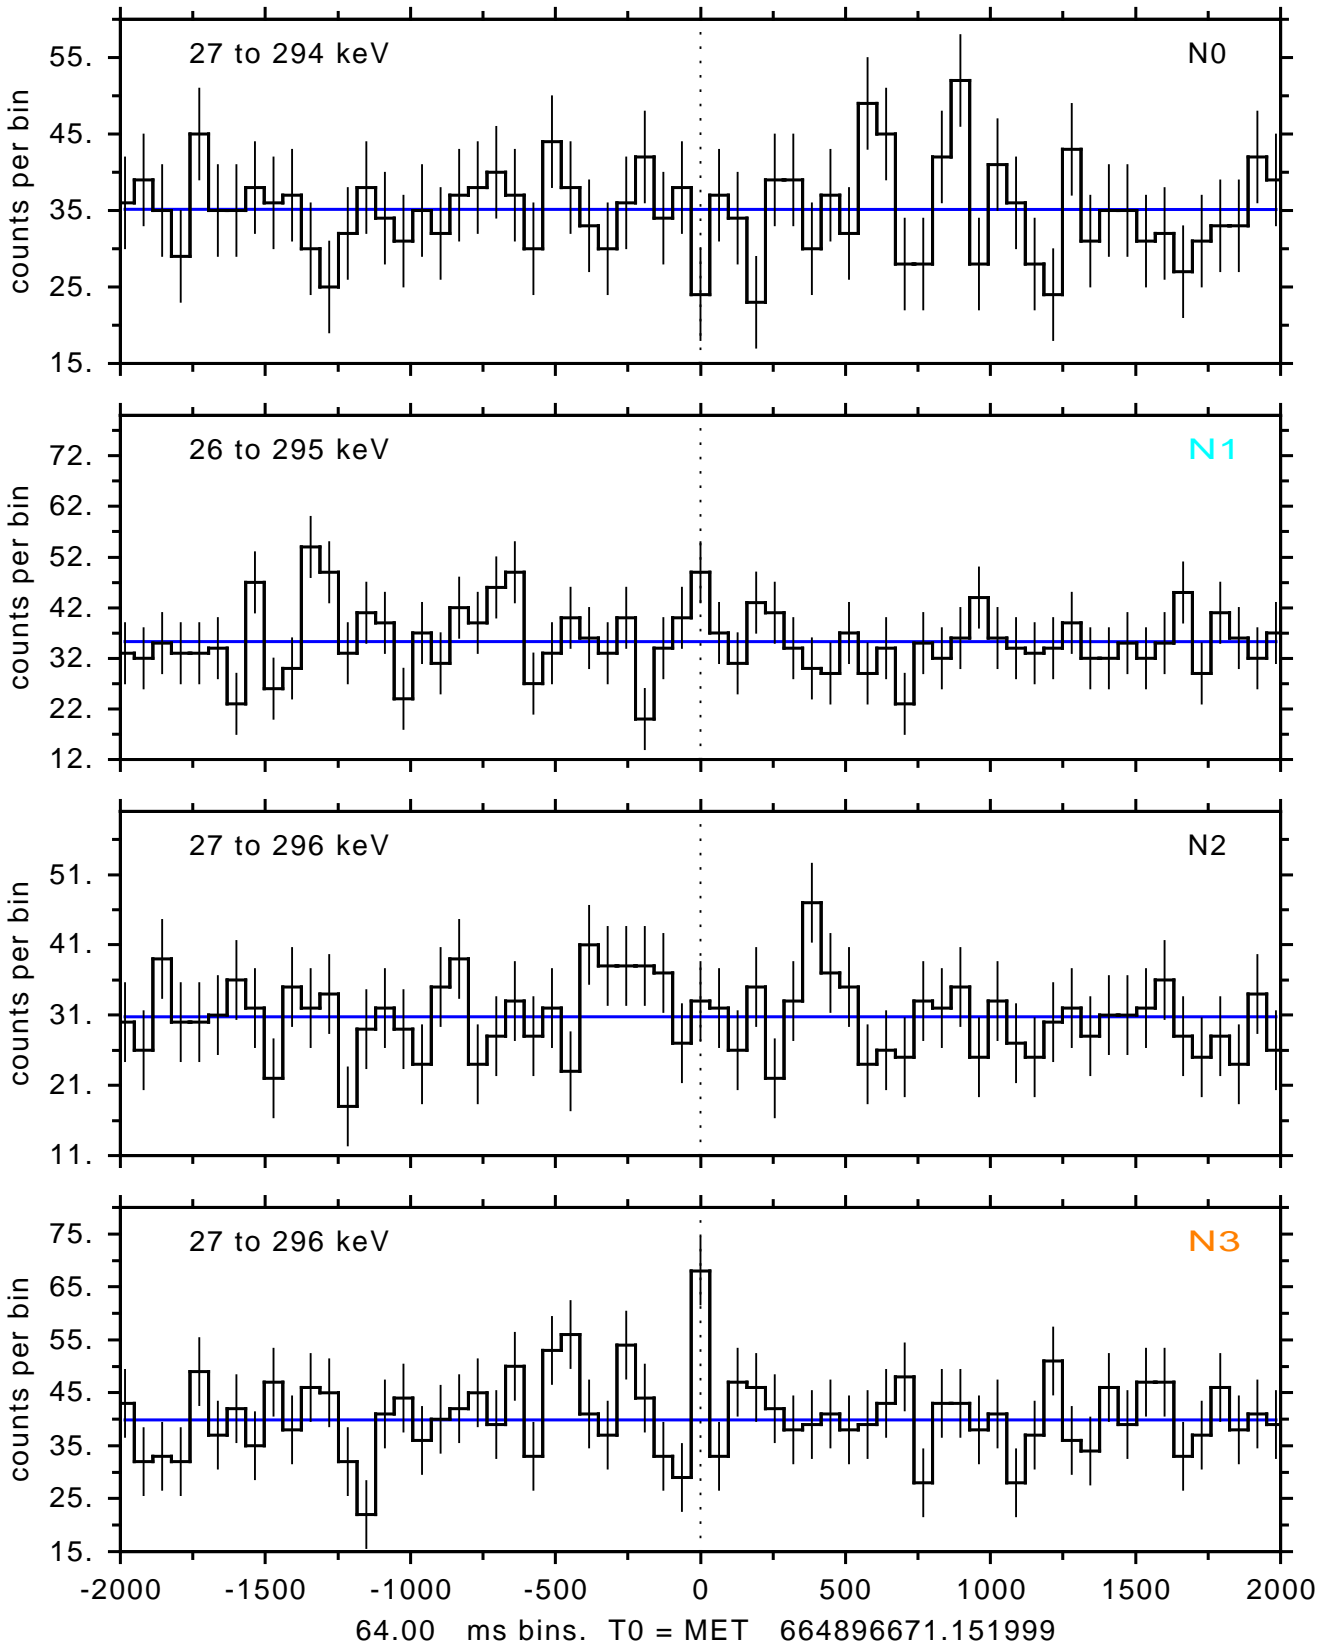

sGRB ver 116b of 2020 Feb 14 run on 2022-01-26 11:20:35
T0 = 664896671.151999 = 2022-01-26 13:31:06.152000
Algr: 3: P01 of F0001: glg_tte_b0_220126_13z_v00

sGRB ver 116b of 2020 Feb 14 run on 2022-01-26 11:20:35
T0 = 664896671.151999 = 2022-01-26 13:31:06.152000
Algr: 3: P01 of F0001: glg_tte_b0_220126_13z_v00