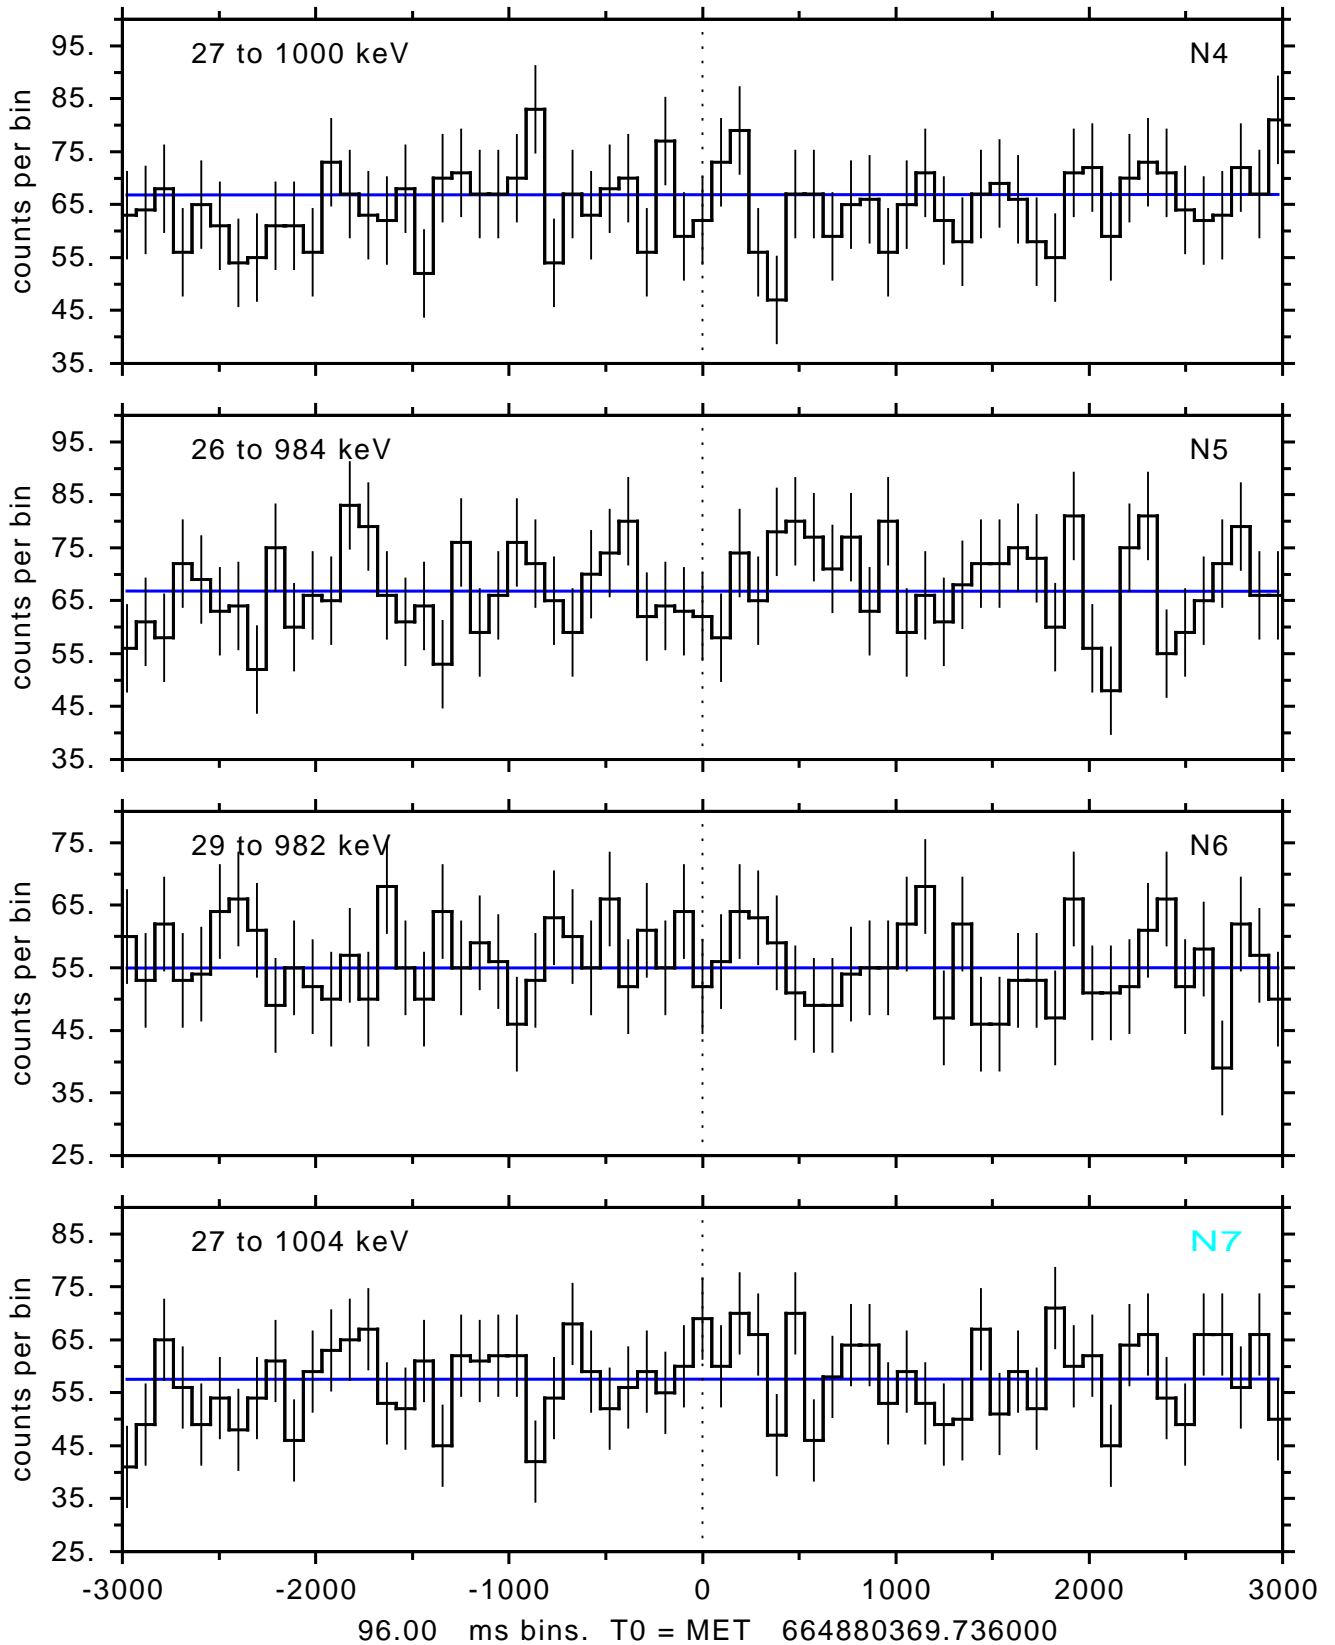

sGRB ver 116b of 2020 Feb 14 run on 2022-01-26 05:50:40
T0 = 664880369.736000 = 2022-01-26 08:59:24.736000
Algr: 5: P01 of F0001: glg_tte_b0_220126_08z_v00

sGRB ver 116b of 2020 Feb 14 run on 2022-01-26 05:50:40
T0 = 664880369.736000 = 2022-01-26 08:59:24.736000
Algr: 5: P01 of F0001: glg_tte_b0_220126_08z_v00