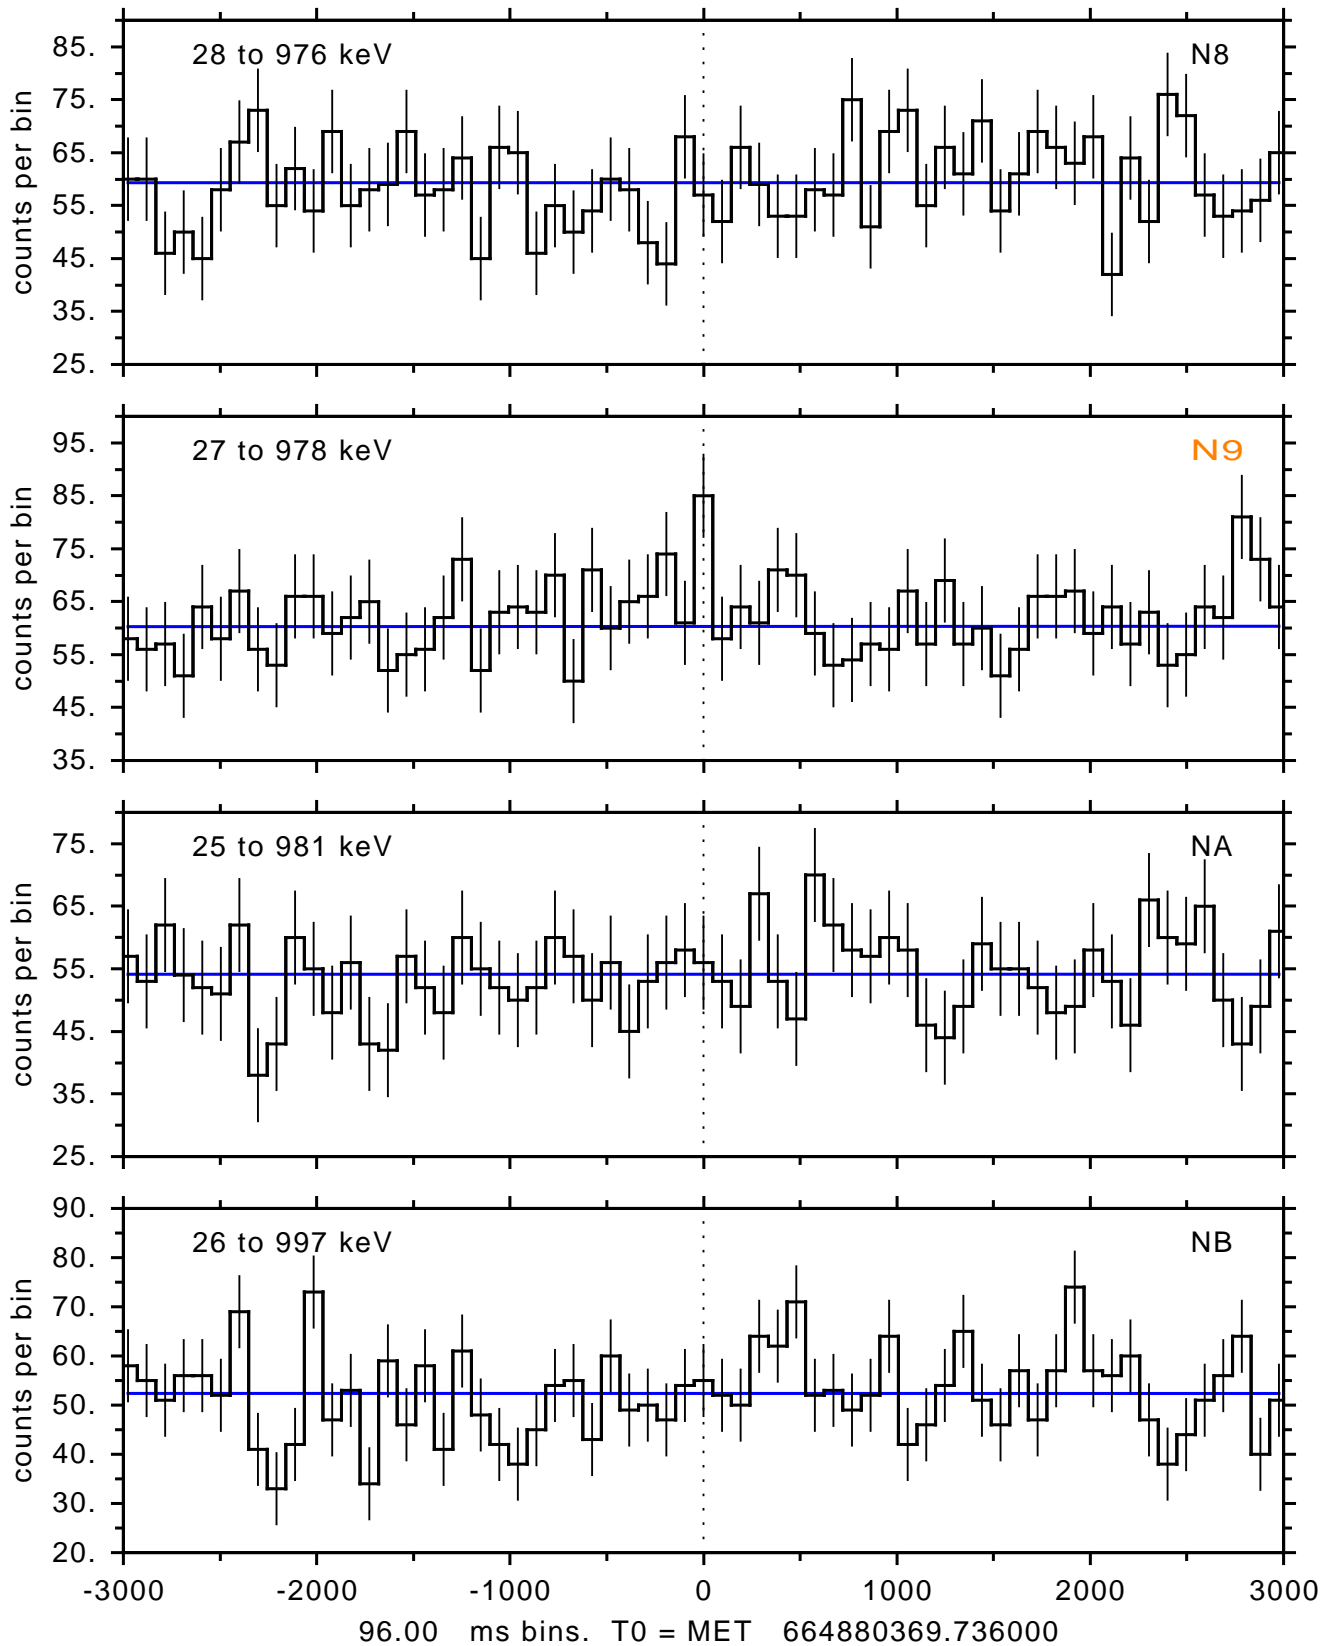

sGRB ver 116b of 2020 Feb 14 run on 2022-01-26 05:50:40
T0 = 664880369.736000 = 2022-01-26 08:59:24.736000
Algr: 5: P01 of F0001: glg_tte_b0_220126_08z_v00

sGRB ver 116b of 2020 Feb 14 run on 2022-01-26 05:50:40
T0 = 664880369.736000 = 2022-01-26 08:59:24.736000
Algr: 5: P01 of F0001: glg_tte_b0_220126_08z_v00