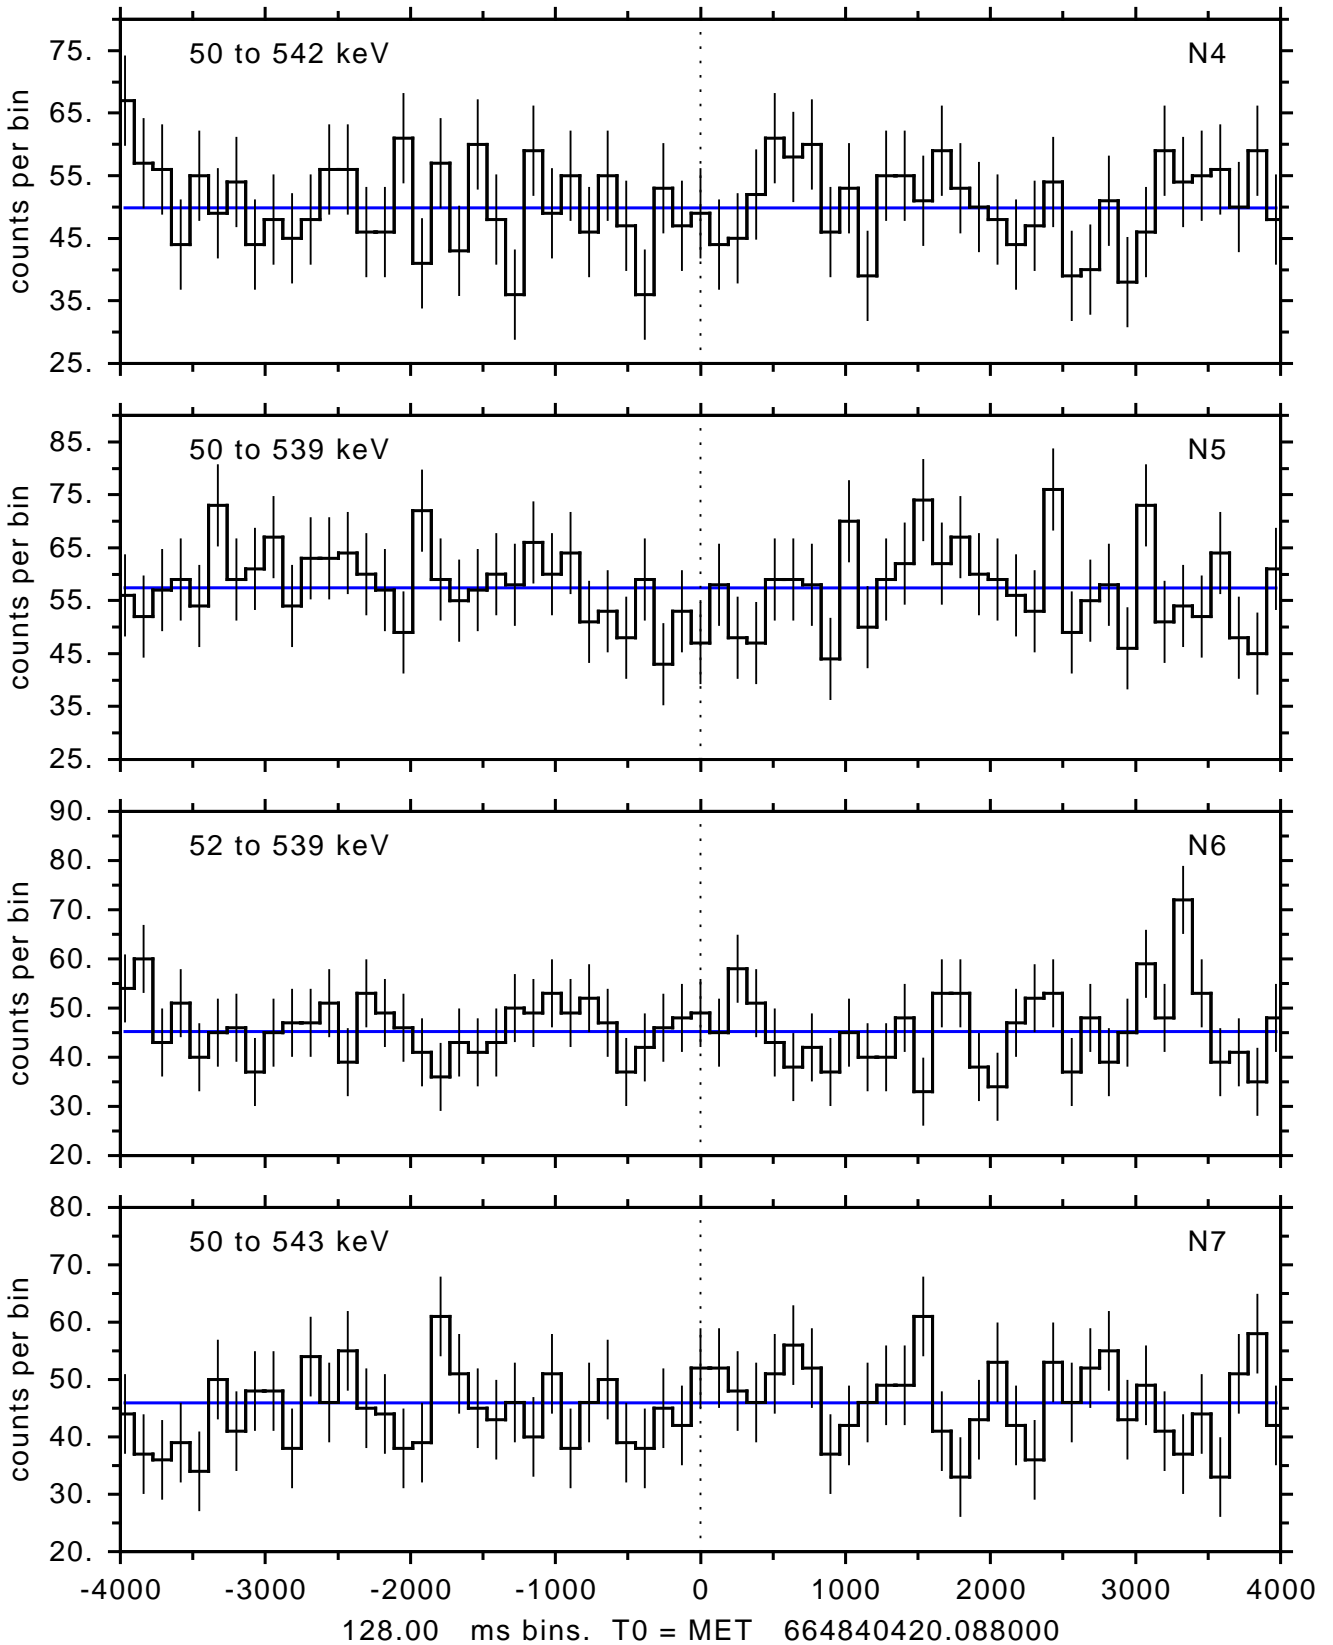

sGRB ver 116b of 2020 Feb 14 run on 2022-01-25 18:23:00  
T0 = 664840420.088000 = 2022-01-25 21:53:35.088000  
Algr: 2: P02 of F0001: glg\_tte\_b0\_220125\_21z\_v00

sGRB ver 116b of 2020 Feb 14 run on 2022-01-25 18:23:00  
T0 = 664840420.088000 = 2022-01-25 21:53:35.088000  
Algr: 2: P02 of F0001: glg\_tte\_b0\_220125\_21z\_v00