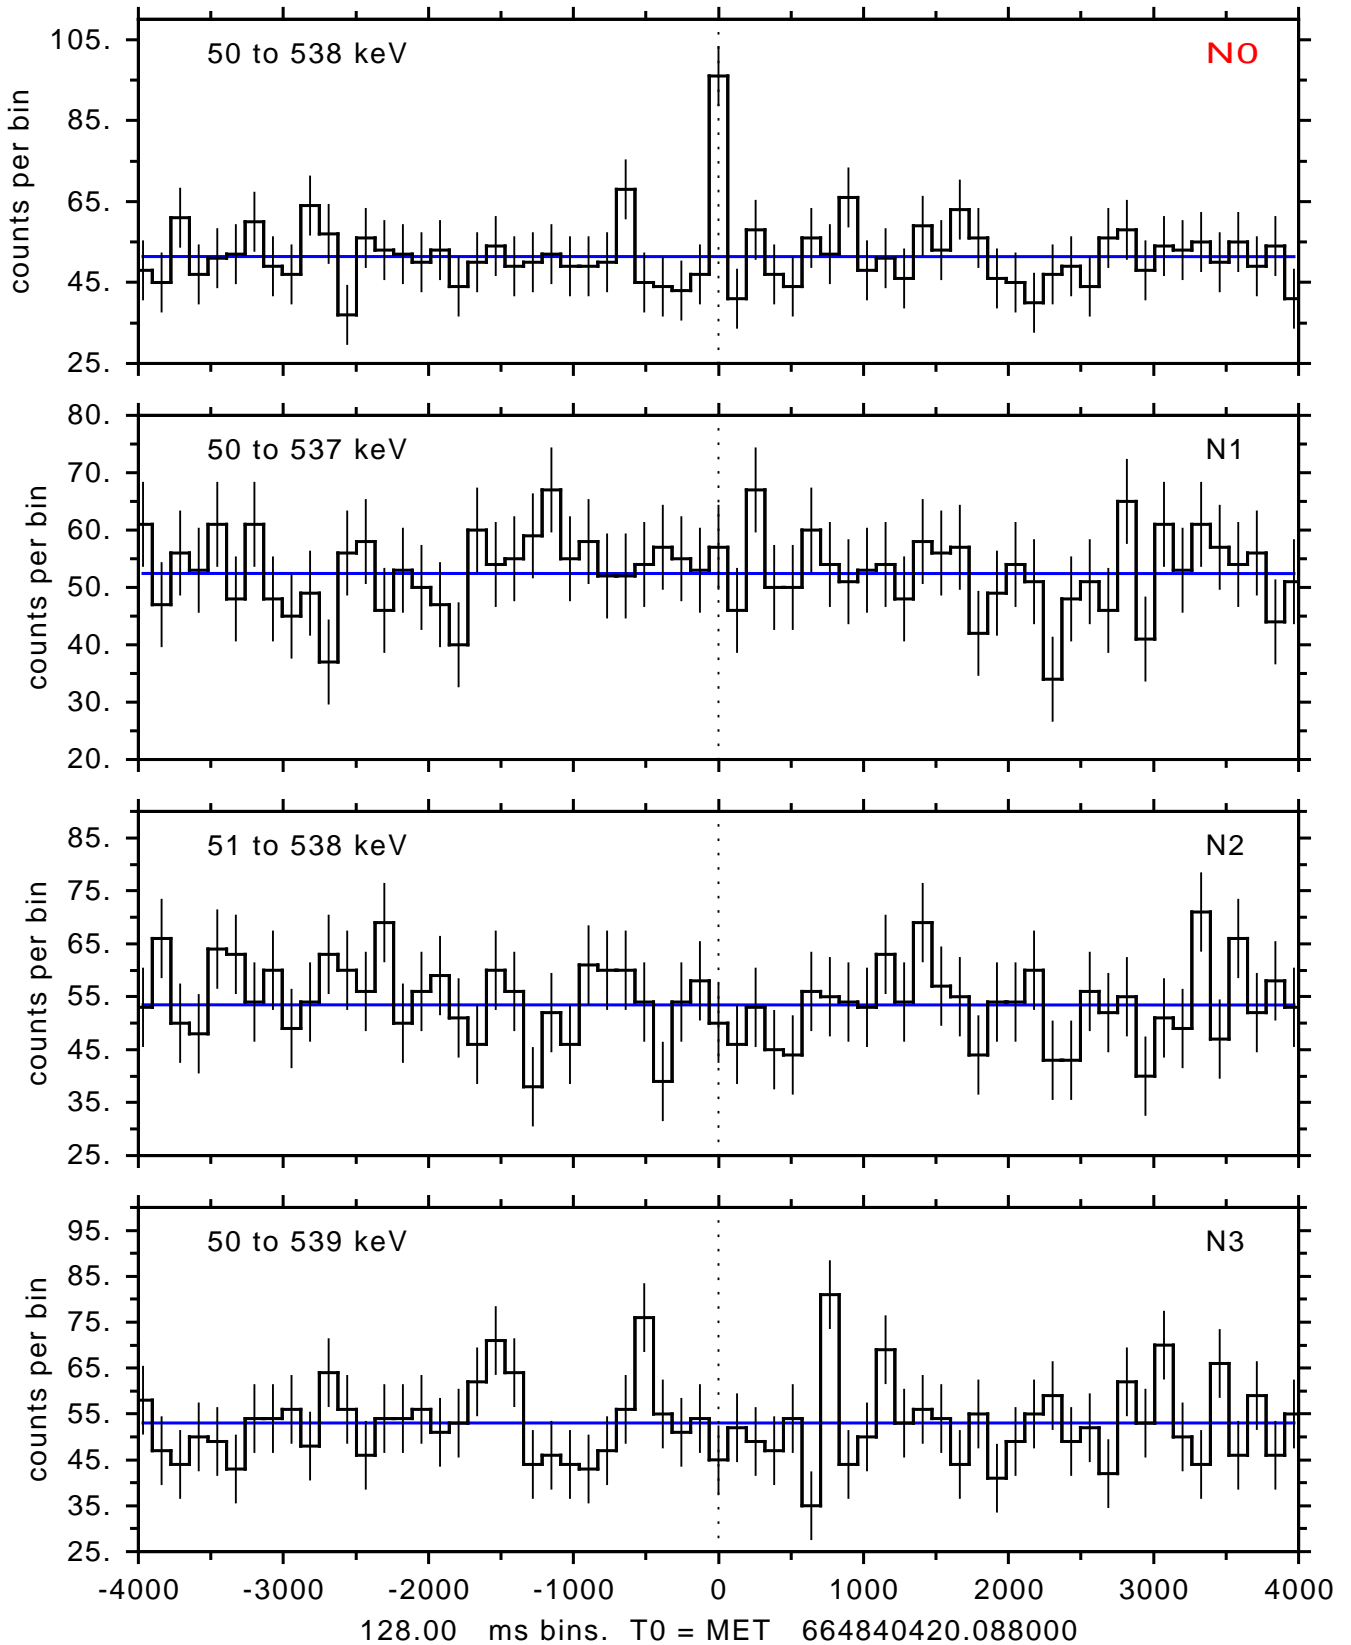

sGRB ver 116b of 2020 Feb 14 run on 2022-01-25 18:23:00  
T0 = 664840420.088000 = 2022-01-25 21:53:35.088000  
Algr: 2: P02 of F0001: glg\_tte\_b0\_220125\_21z\_v00

sGRB ver 116b of 2020 Feb 14 run on 2022-01-25 18:23:00  
T0 = 664840420.088000 = 2022-01-25 21:53:35.088000  
Algr: 2: P02 of F0001: glg\_tte\_b0\_220125\_21z\_v00