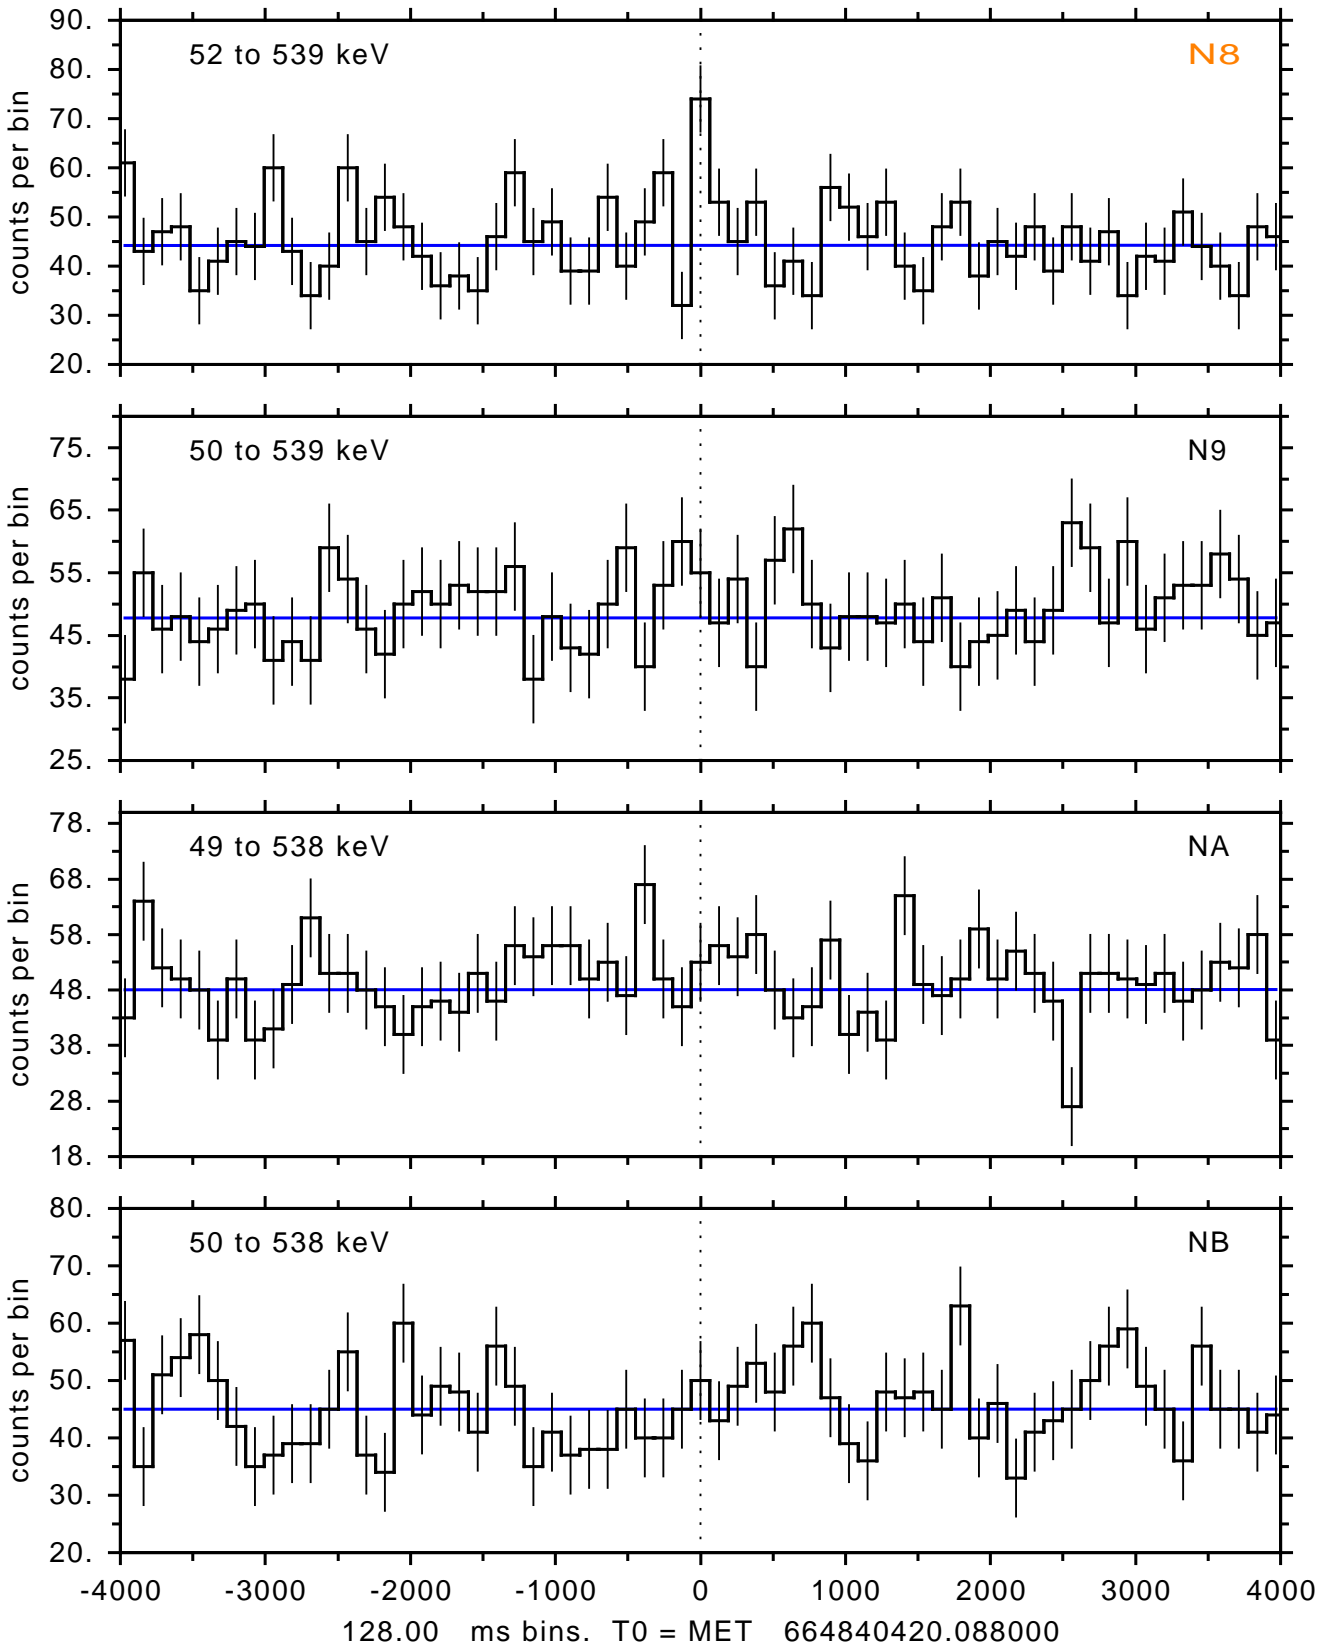

sGRB ver 116b of 2020 Feb 14 run on 2022-01-25 18:23:00  
T0 = 664840420.088000 = 2022-01-25 21:53:35.088000  
Algr: 2: P02 of F0001: glg\_tte\_b0\_220125\_21z\_v00

sGRB ver 116b of 2020 Feb 14 run on 2022-01-25 18:23:00  
T0 = 664840420.088000 = 2022-01-25 21:53:35.088000  
Algr: 2: P02 of F0001: glg\_tte\_b0\_220125\_21z\_v00