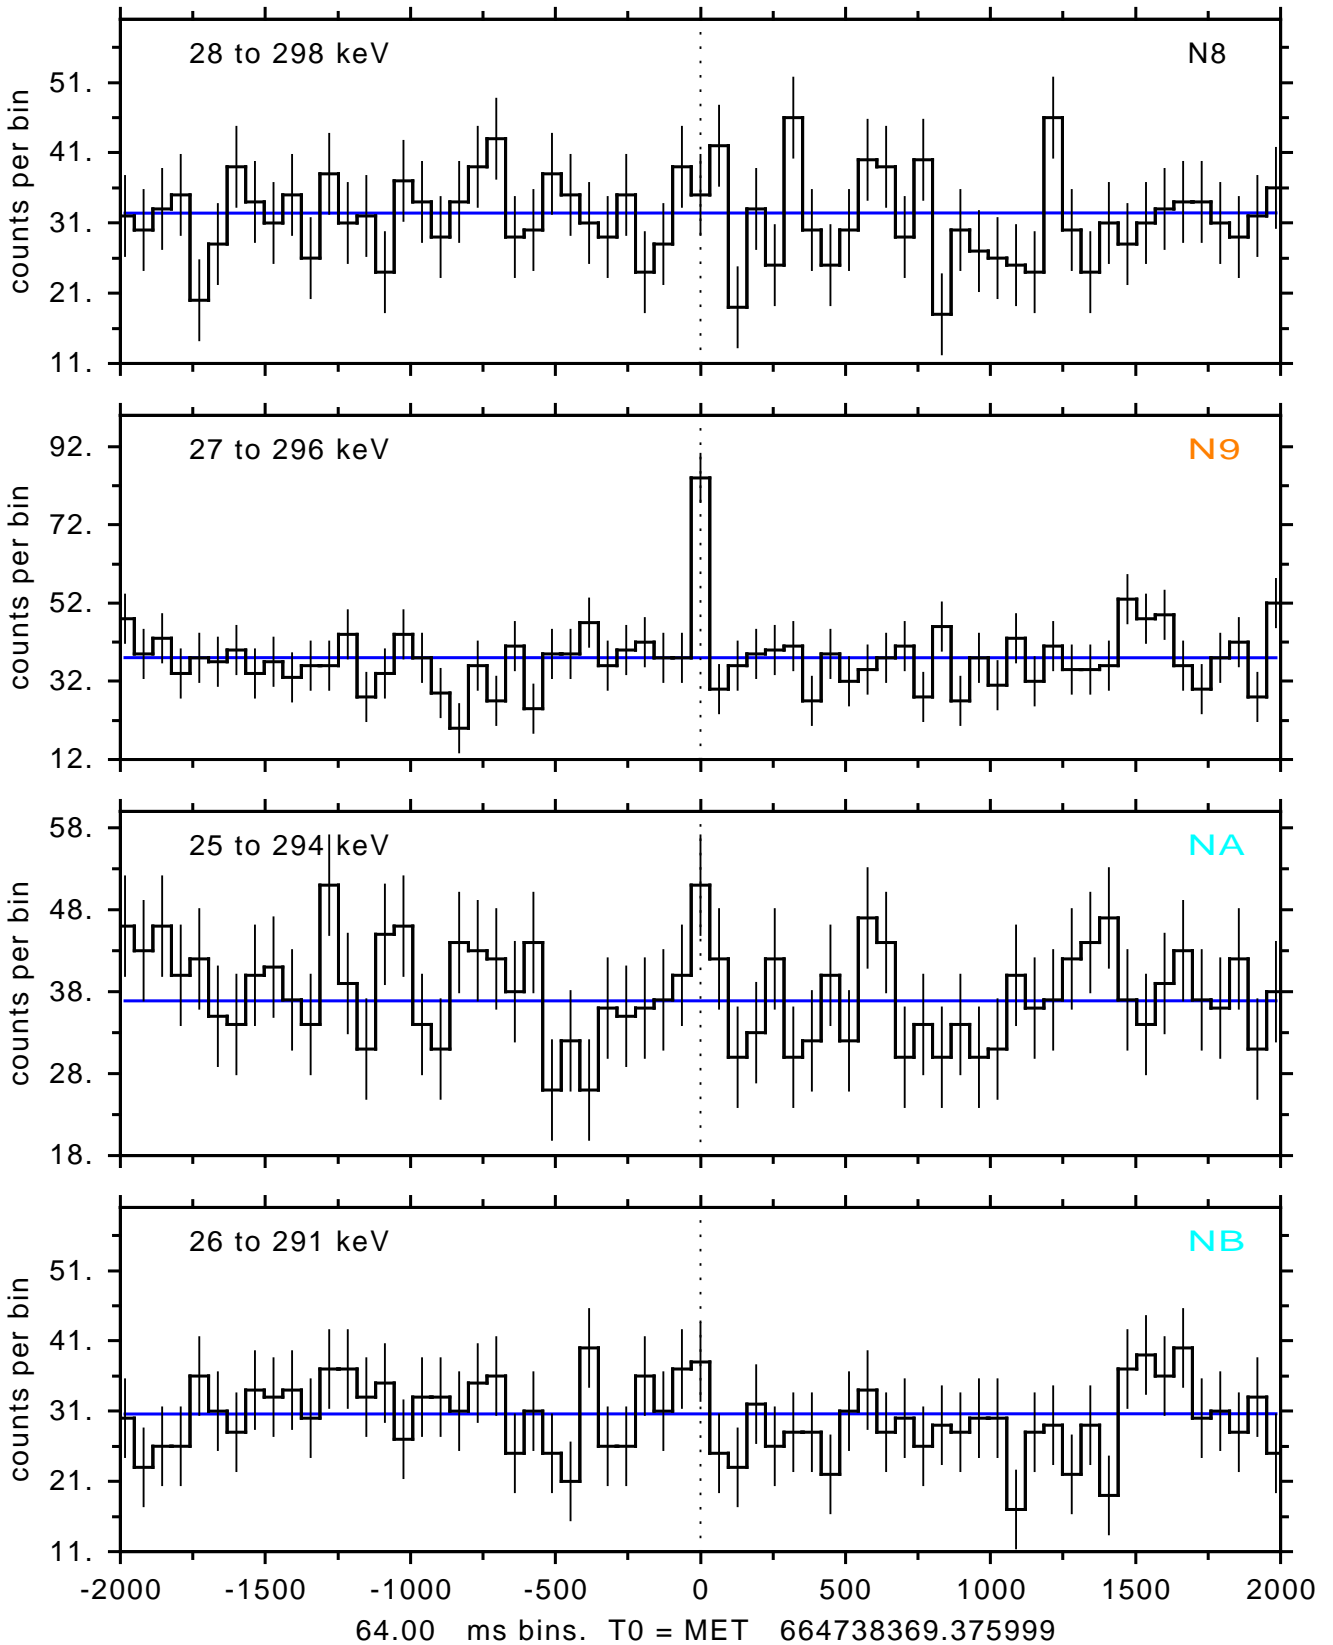

sGRB ver 116b of 2020 Feb 14 run on 2022-01-24 16:12:17
T0 = 664738369.375999 = 2022-01-24 17:32:44.376000
Algr: 3: P01 of F0001: glg_tte_b0_220124_17z_v00

sGRB ver 116b of 2020 Feb 14 run on 2022-01-24 16:12:17
T0 = 664738369.375999 = 2022-01-24 17:32:44.376000
Algr: 3: P01 of F0001: glg_tte_b0_220124_17z_v00