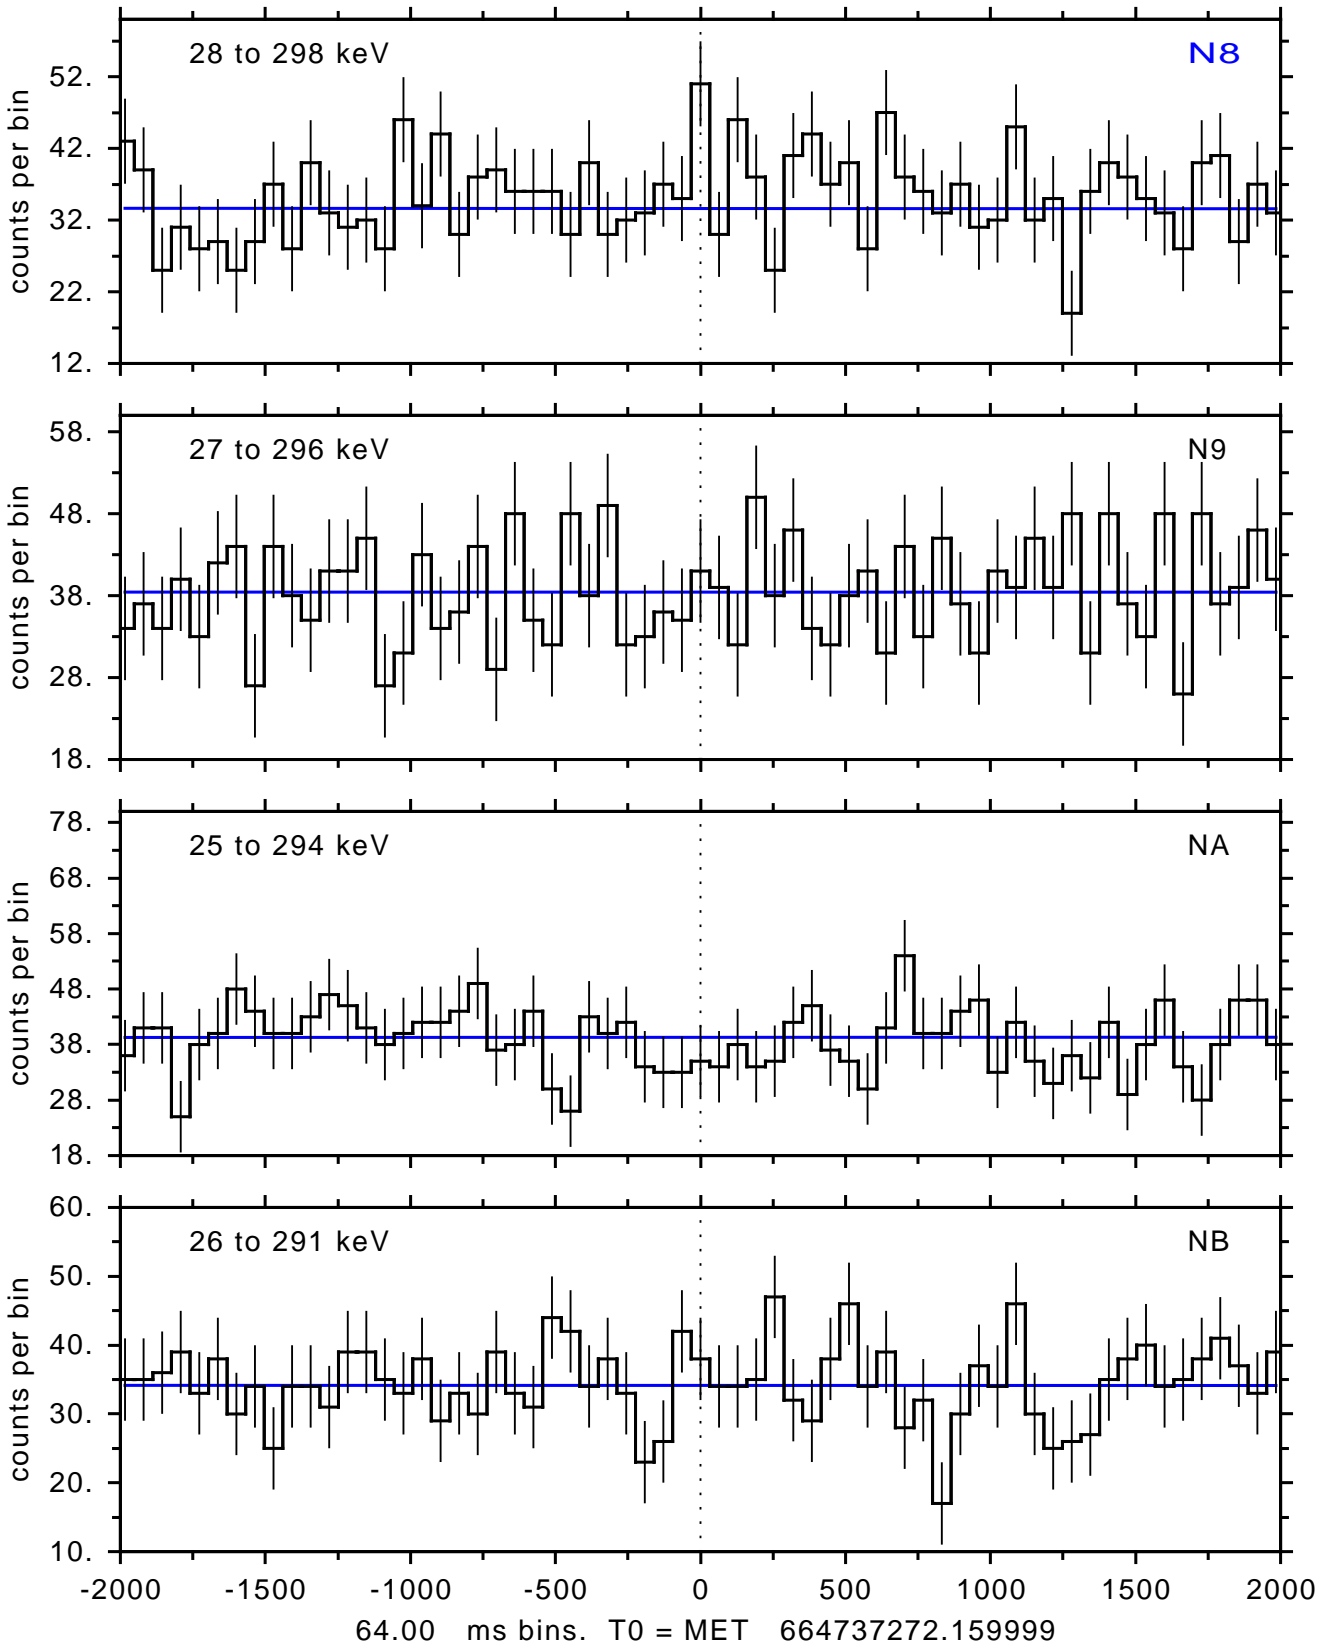

sGRB ver 116b of 2020 Feb 14 run on 2022-01-24 16:12:17
T0 = 664737272.159999 = 2022-01-24 17:14:27.160000
Algr: 3: P02 of F0001: glg_tte_b0_220124_17z_v00

sGRB ver 116b of 2020 Feb 14 run on 2022-01-24 16:12:17
T0 = 664737272.159999 = 2022-01-24 17:14:27.160000
Algr: 3: P02 of F0001: glg_tte_b0_220124_17z_v00