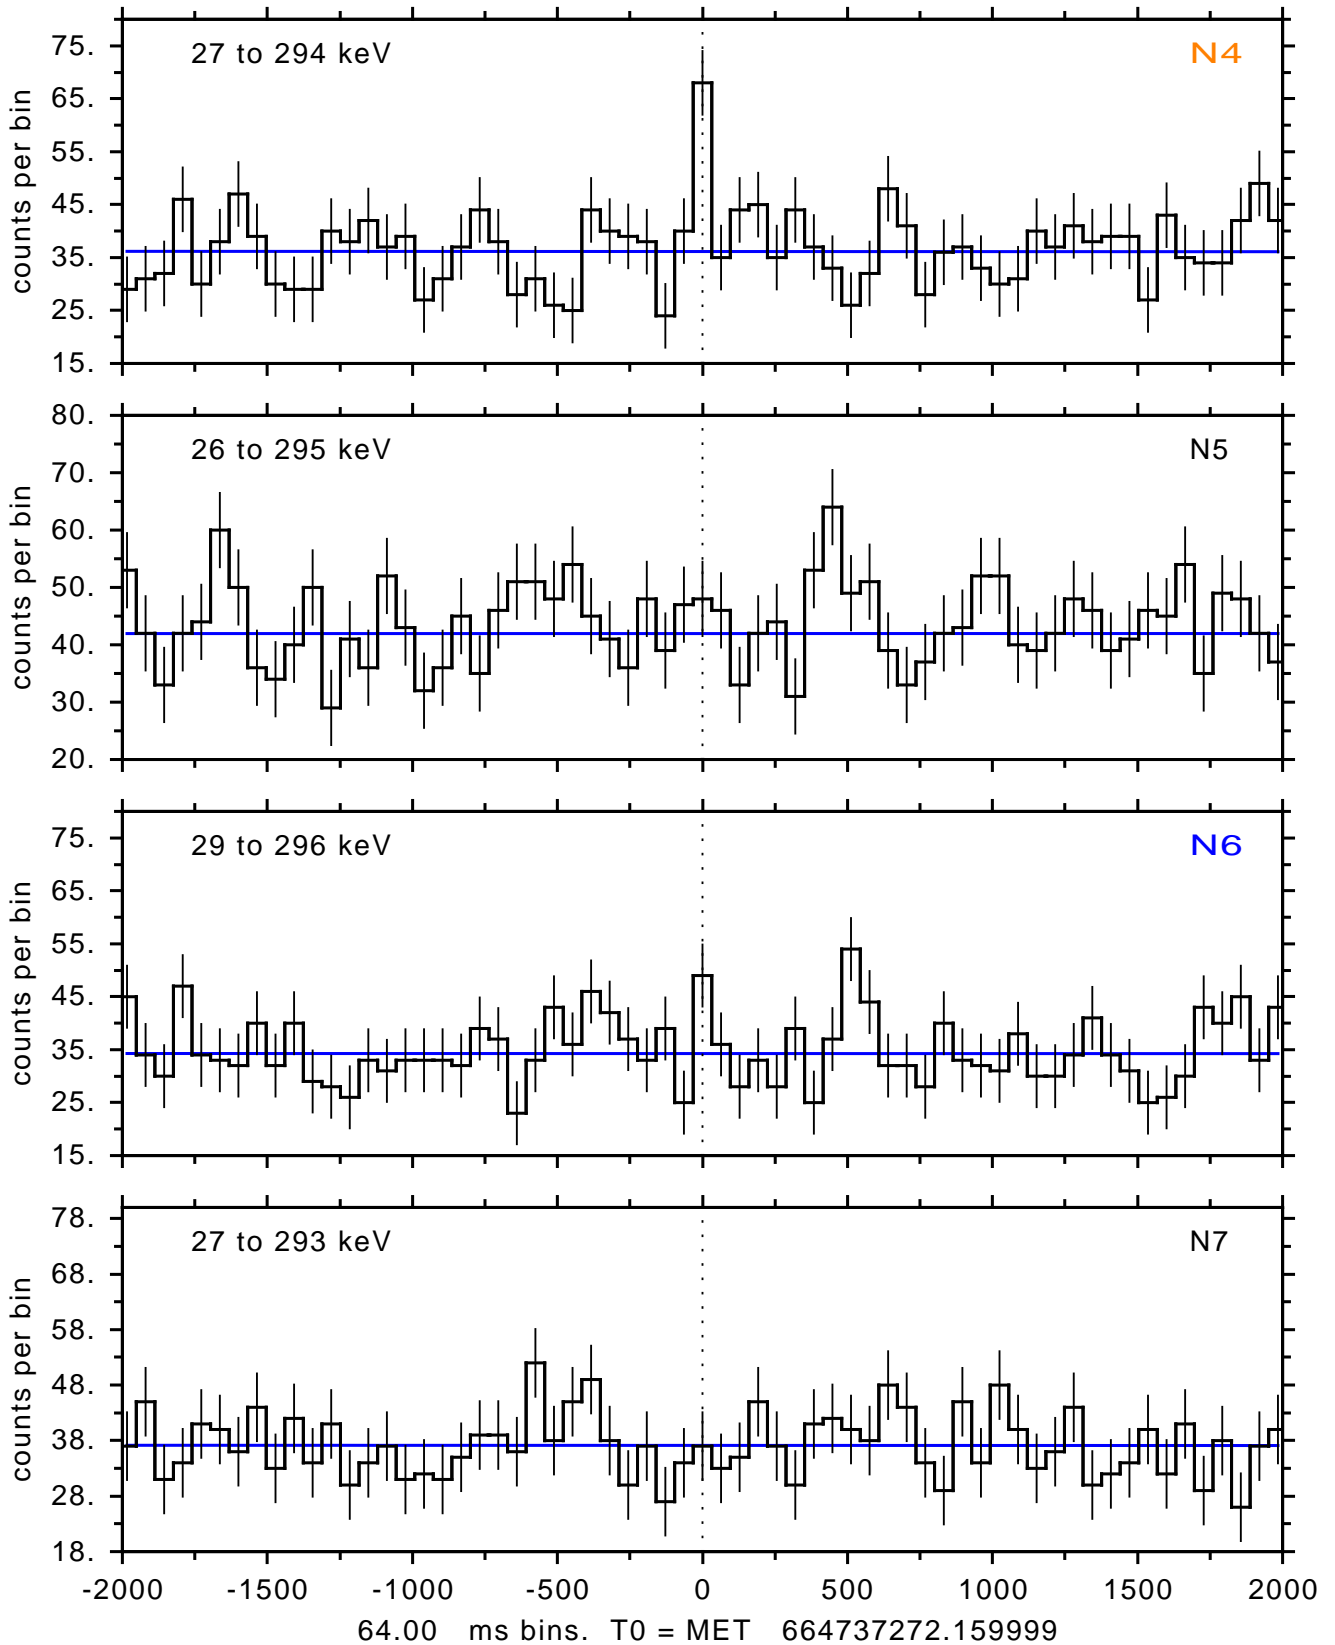

sGRB ver 116b of 2020 Feb 14 run on 2022-01-24 16:12:17
T0 = 664737272.159999 = 2022-01-24 17:14:27.160000
Algr: 3: P02 of F0001: glg_tte_b0_220124_17z_v00

sGRB ver 116b of 2020 Feb 14 run on 2022-01-24 16:12:17
T0 = 664737272.159999 = 2022-01-24 17:14:27.160000
Algr: 3: P02 of F0001: glg_tte_b0_220124_17z_v00