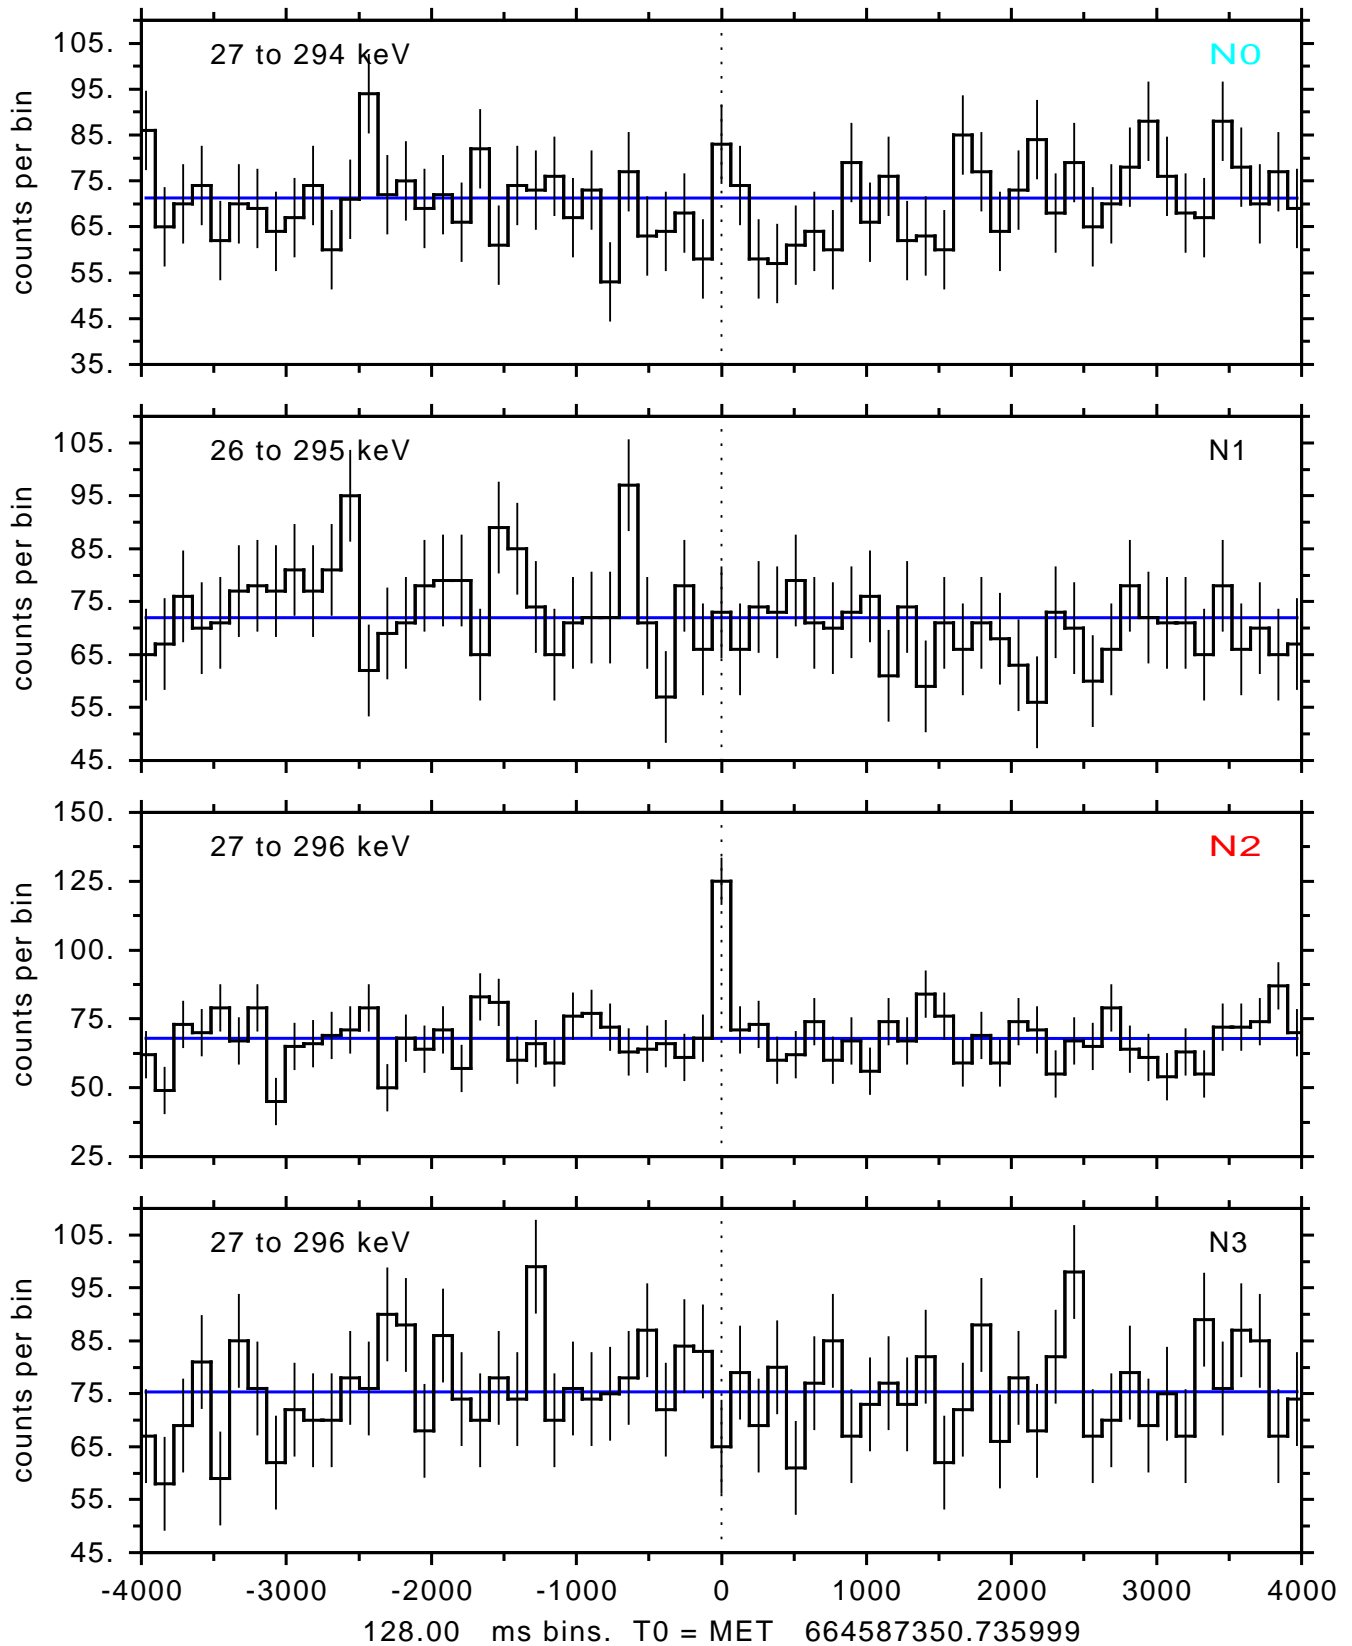

sGRB ver 116b of 2020 Feb 14 run on 2022-01-22 20:50:36

T0 = 664587350.735999 = 2022-01-22 23:35:45.736000

Algr: 3: P01 of F0001: glg\_tte\_b0\_220122\_23z\_v00

sGRB ver 116b of 2020 Feb 14 run on 2022-01-22 20:50:36

T0 = 664587350.735999 = 2022-01-22 23:35:45.736000

Algr: 3: P01 of F0001: glg\_tte\_b0\_220122\_23z\_v00

sGRB ver 116b of 2020 Feb 14 run on 2022-01-22 20:50:36  
T0 = 664587350.735999 = 2022-01-22 23:35:45.736000  
Algr: 3: P01 of F0001: glg\_tte\_b0\_220122\_23z\_v00

sGRB ver 116b of 2020 Feb 14 run on 2022-01-22 20:50:36  
T0 = 664587350.735999 = 2022-01-22 23:35:45.736000  
Algr: 3: P01 of F0001: glg\_tte\_b0\_220122\_23z\_v00