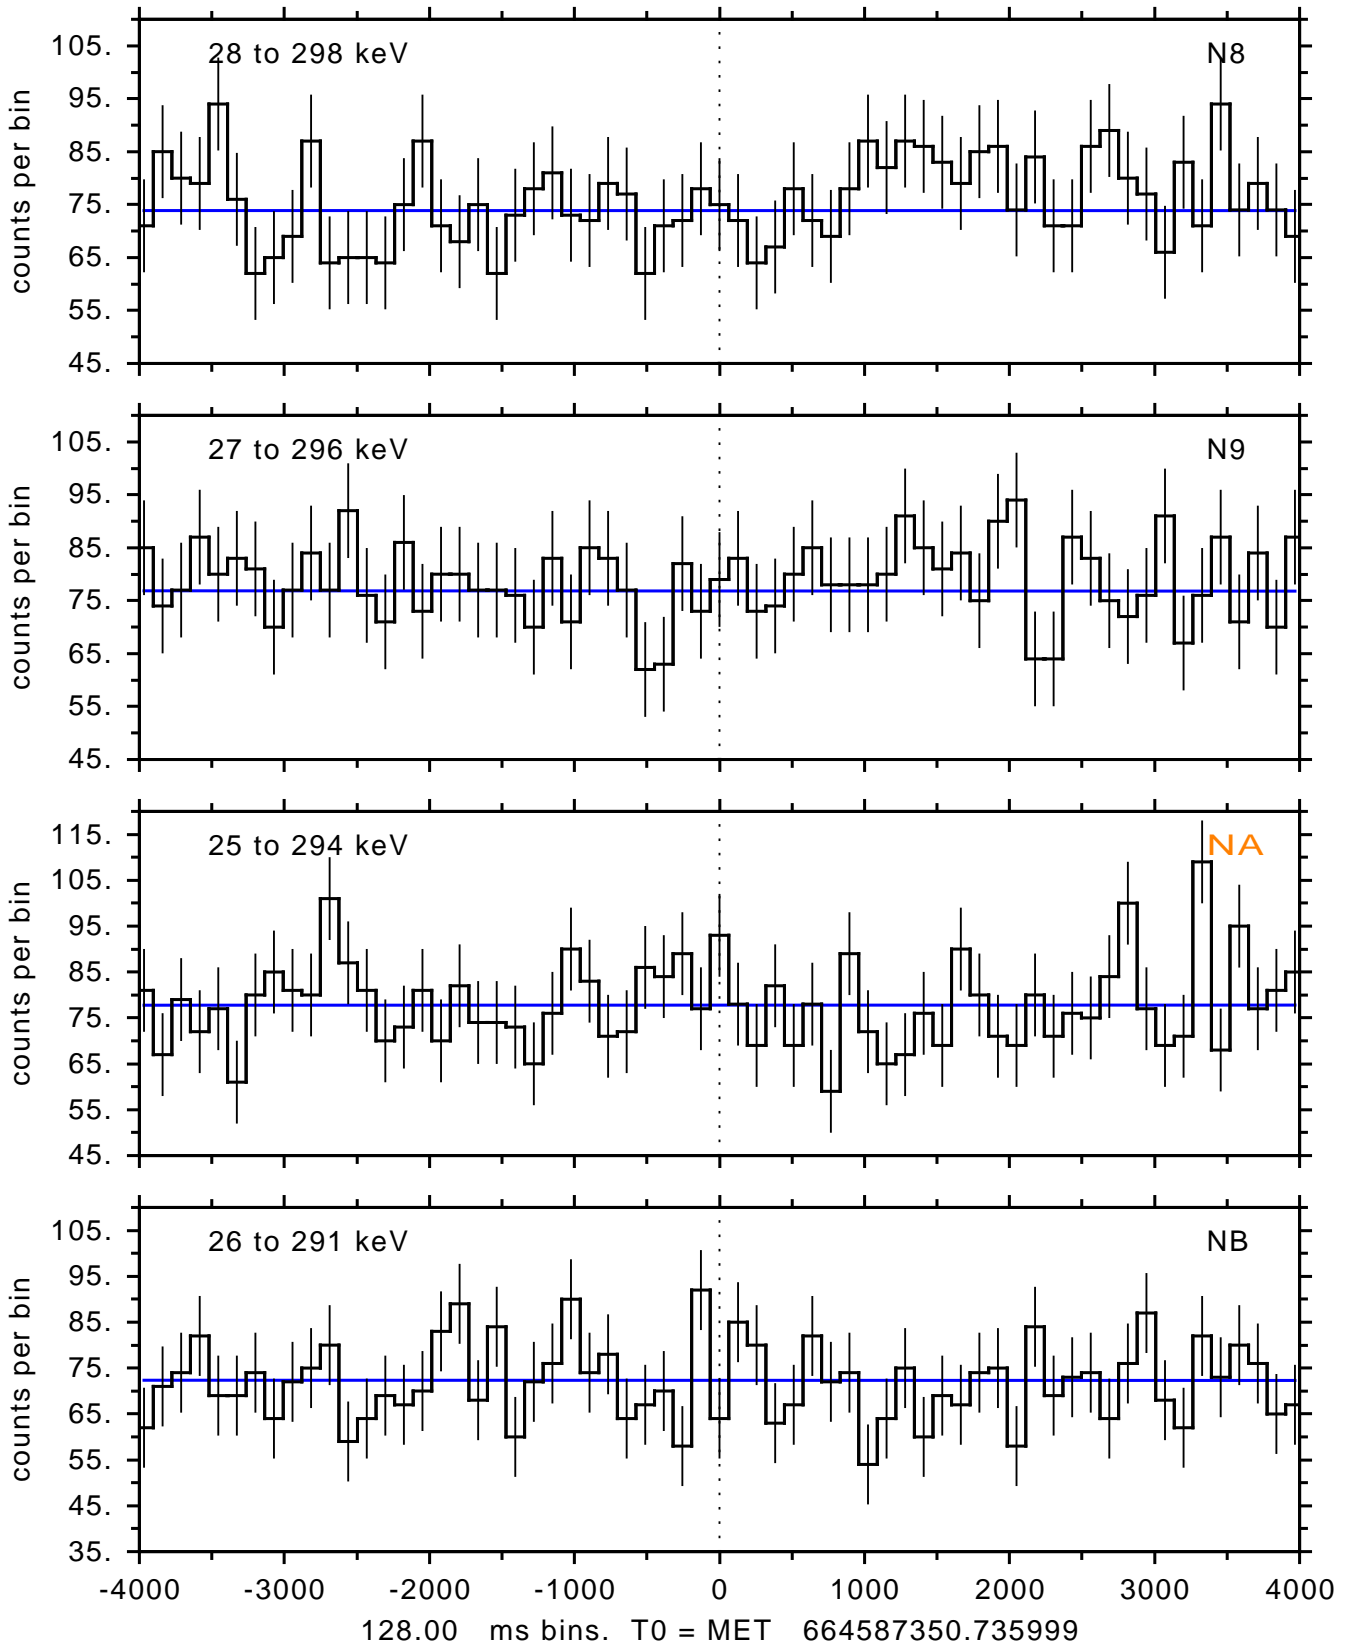

sGRB ver 116b of 2020 Feb 14 run on 2022-01-22 20:50:36

T0 = 664587350.735999 = 2022-01-22 23:35:45.736000

Algr: 3: P01 of F0001: glg\_tte\_b0\_220122\_23z\_v00

sGRB ver 116b of 2020 Feb 14 run on 2022-01-22 20:50:36

T0 = 664587350.735999 = 2022-01-22 23:35:45.736000

Algr: 3: P01 of F0001: glg\_tte\_b0\_220122\_23z\_v00

sGRB ver 116b of 2020 Feb 14 run on 2022-01-22 20:50:36  
T0 = 664587350.735999 = 2022-01-22 23:35:45.736000  
Algr: 3: P01 of F0001: glg\_tte\_b0\_220122\_23z\_v00

sGRB ver 116b of 2020 Feb 14 run on 2022-01-22 20:50:36  
T0 = 664587350.735999 = 2022-01-22 23:35:45.736000  
Algr: 3: P01 of F0001: glg\_tte\_b0\_220122\_23z\_v00