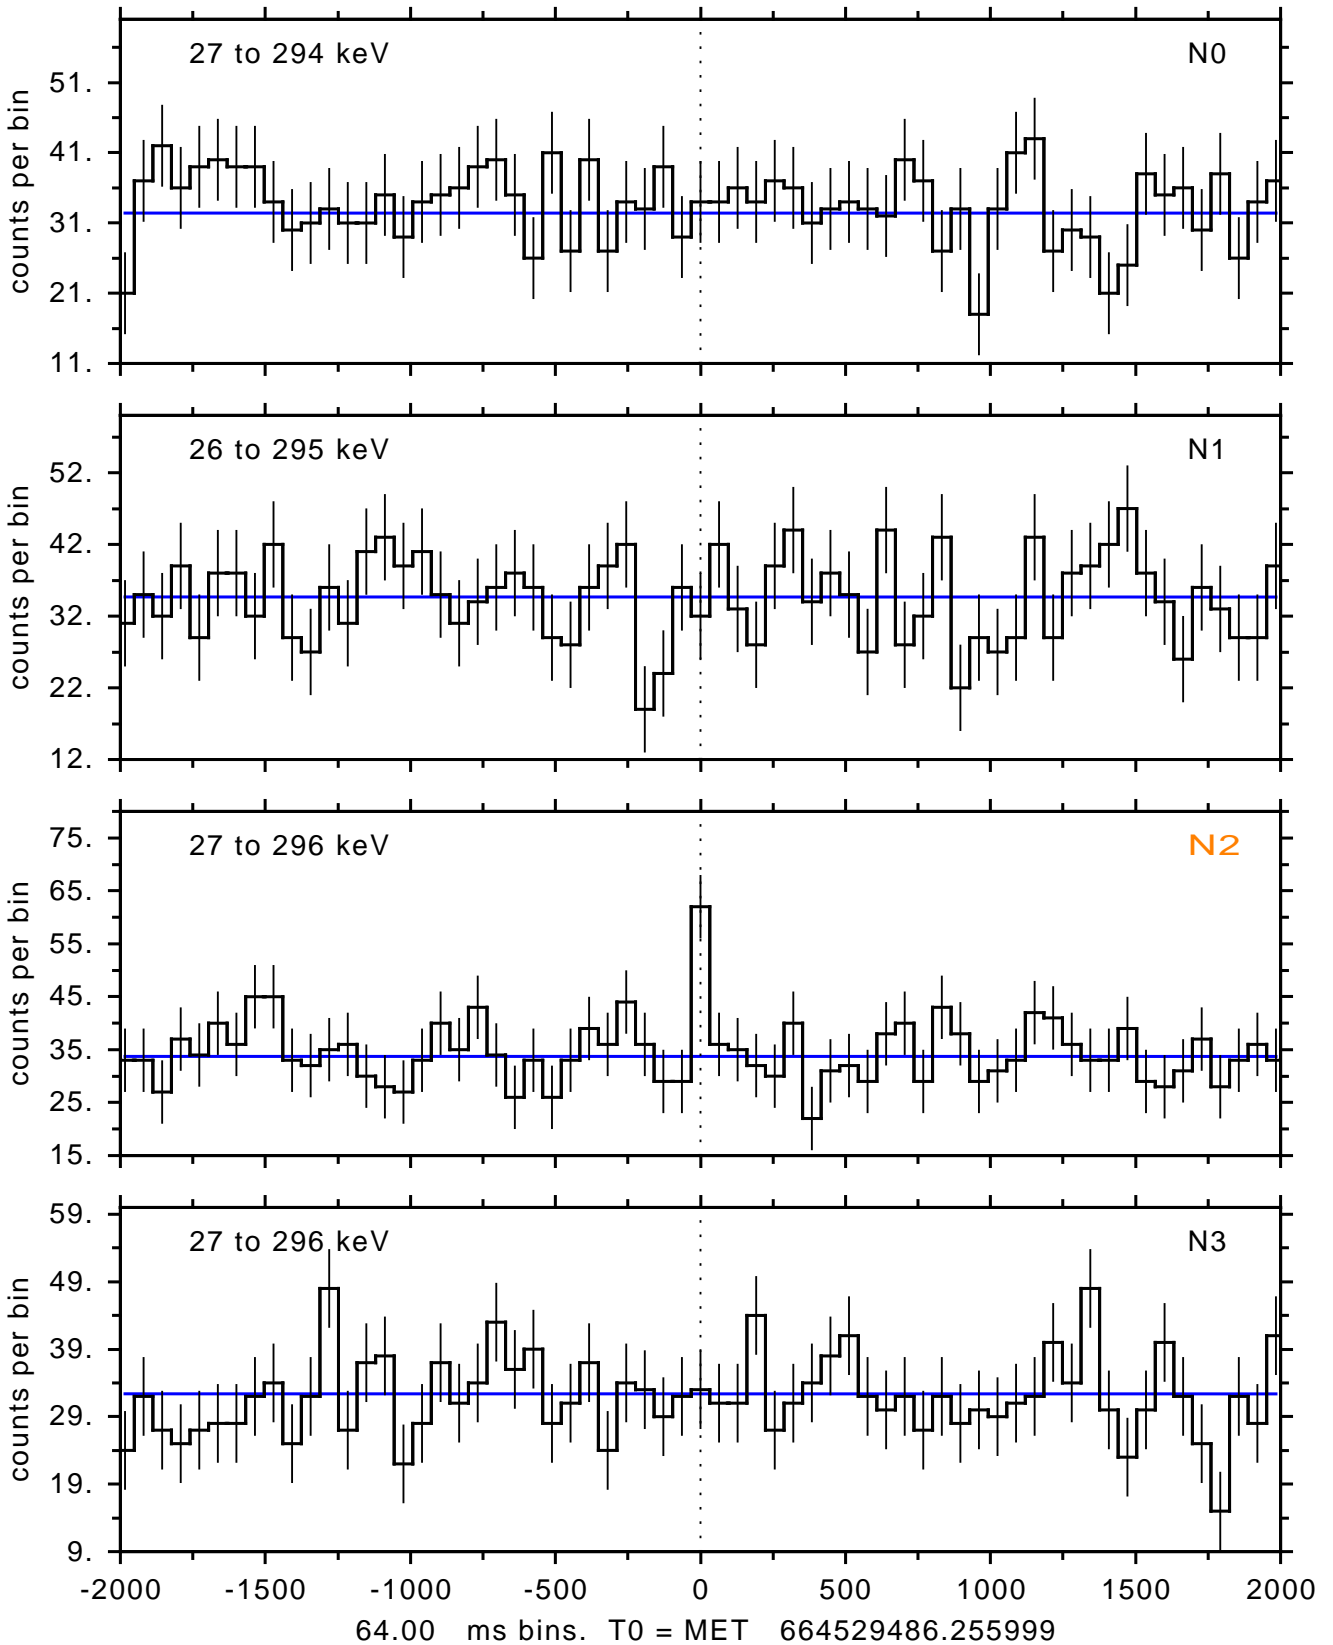

sGRB ver 116b of 2020 Feb 14 run on 2022-01-22 05:05:40
T0 = 664529486.255999 = 2022-01-22 07:31:21.256000
Algr: 3: P01 of F0001: glg_tte_b0_220122_07z_v00

sGRB ver 116b of 2020 Feb 14 run on 2022-01-22 05:05:40

T0 = 664529486.255999 = 2022-01-22 07:31:21.256000

Algr: 3: P01 of F0001: glg_tte_b0_220122_07z_v00

sGRB ver 116b of 2020 Feb 14 run on 2022-01-22 05:05:40
T0 = 664529486.255999 = 2022-01-22 07:31:21.256000
Algr: 3: P01 of F0001: glg_tte_b0_220122_07z_v00

sGRB ver 116b of 2020 Feb 14 run on 2022-01-22 05:05:40
T0 = 664529486.255999 = 2022-01-22 07:31:21.256000
Algr: 3: P01 of F0001: glg_tte_b0_220122_07z_v00