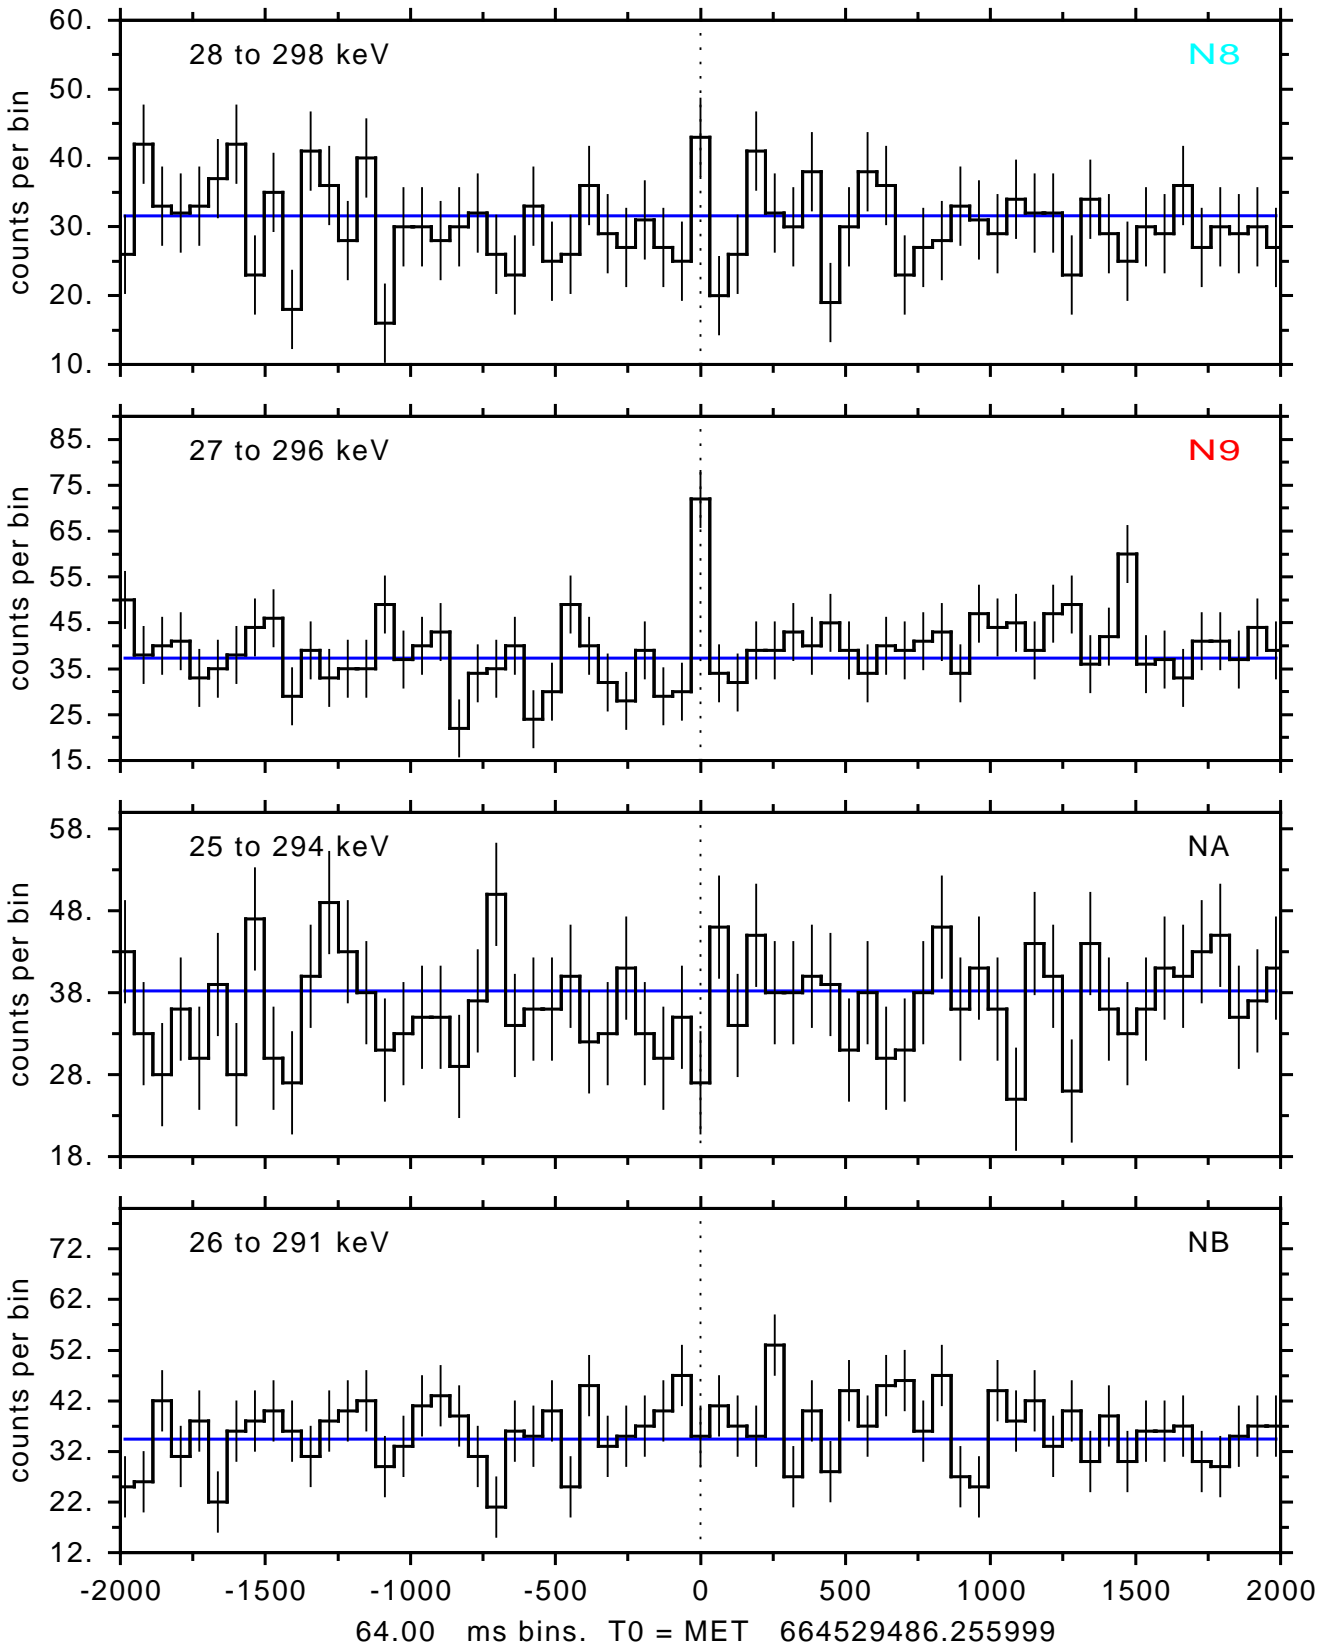

sGRB ver 116b of 2020 Feb 14 run on 2022-01-22 05:05:40
T0 = 664529486.255999 = 2022-01-22 07:31:21.256000
Algr: 3: P01 of F0001: glg_tte_b0_220122_07z_v00

sGRB ver 116b of 2020 Feb 14 run on 2022-01-22 05:05:40

T0 = 664529486.255999 = 2022-01-22 07:31:21.256000

Algr: 3: P01 of F0001: glg_tte_b0_220122_07z_v00

sGRB ver 116b of 2020 Feb 14 run on 2022-01-22 05:05:40
T0 = 664529486.255999 = 2022-01-22 07:31:21.256000
Algr: 3: P01 of F0001: glg_tte_b0_220122_07z_v00

sGRB ver 116b of 2020 Feb 14 run on 2022-01-22 05:05:40
T0 = 664529486.255999 = 2022-01-22 07:31:21.256000
Algr: 3: P01 of F0001: glg_tte_b0_220122_07z_v00