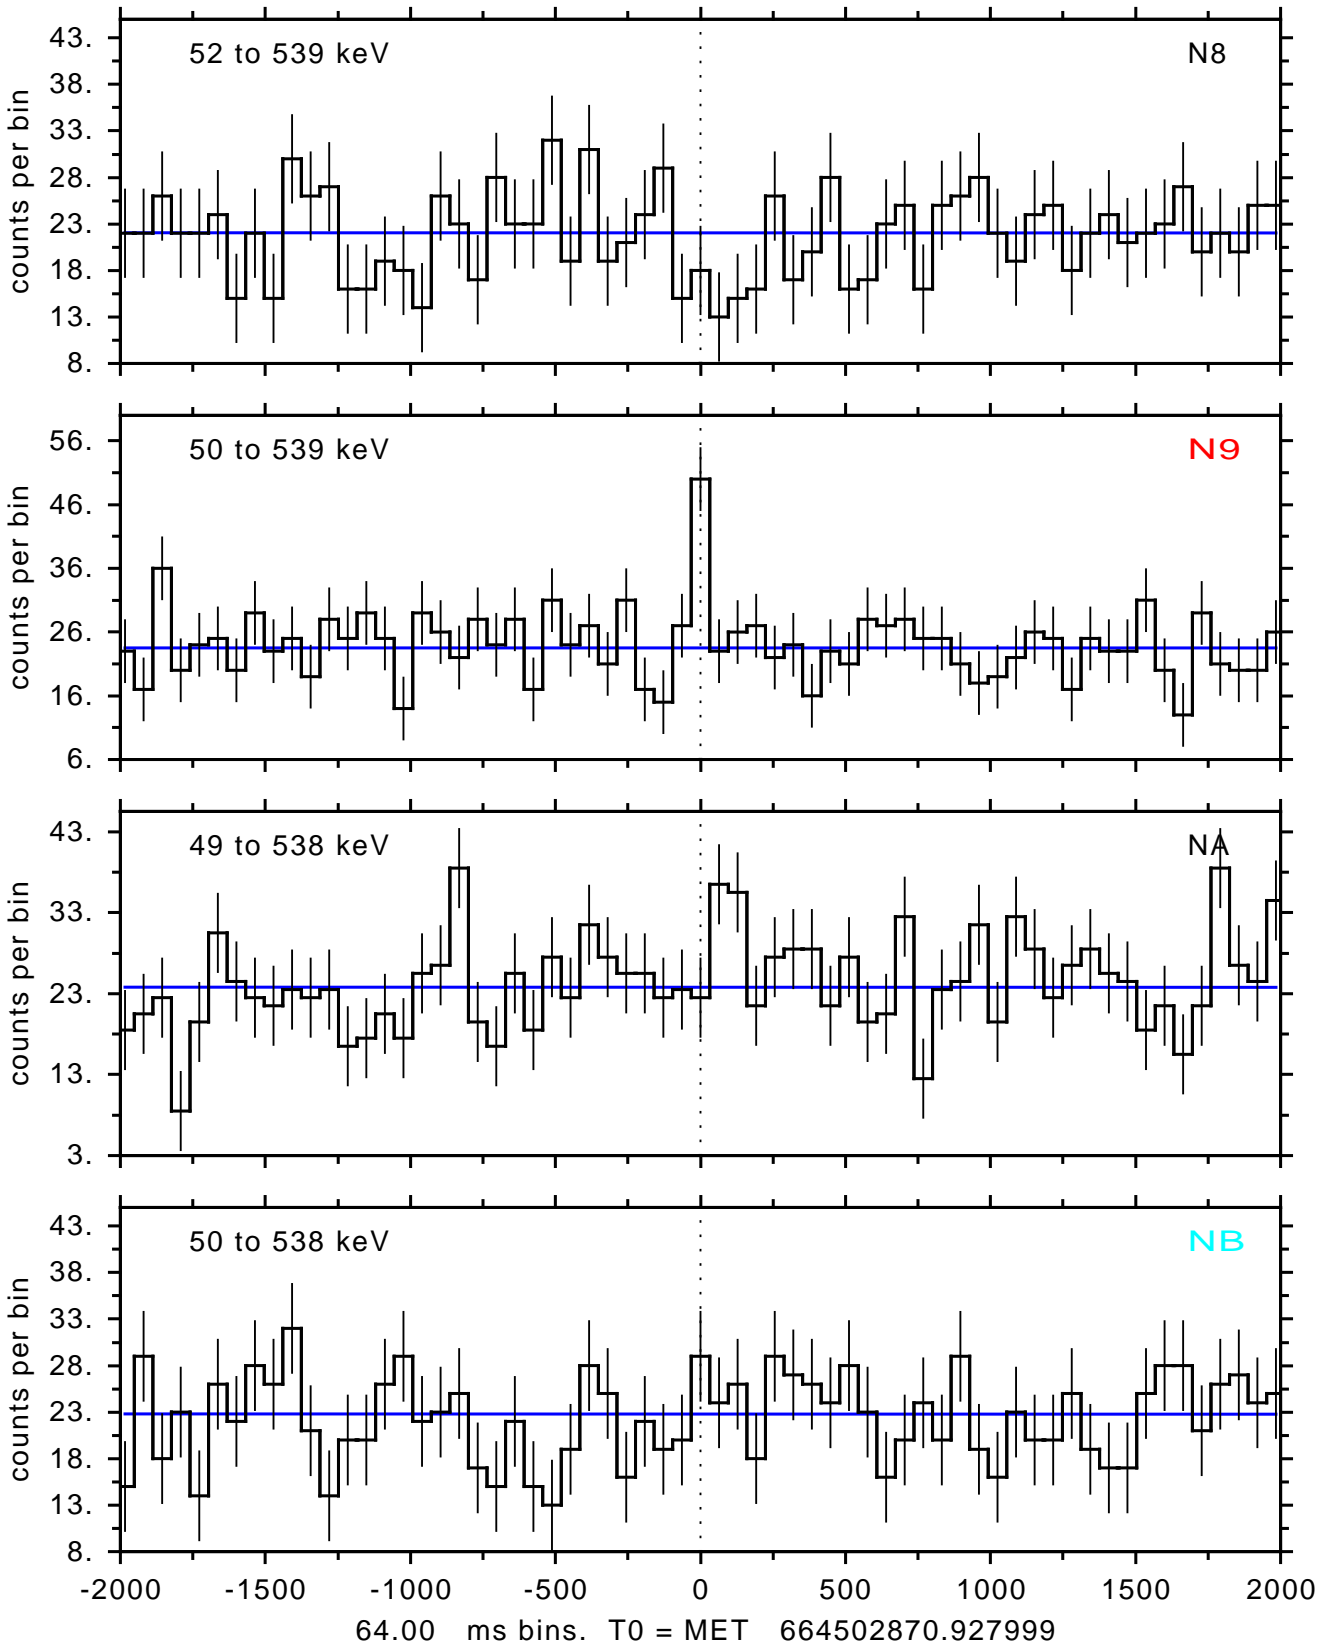

sGRB ver 116b of 2020 Feb 14 run on 2022-01-21 20:38:12
T0 = 664502870.927999 = 2022-01-22 00:07:45.928000
Algr: 2: P01 of F0001: glg_tte_b0_220122_00z_v00

sGRB ver 116b of 2020 Feb 14 run on 2022-01-21 20:38:12

T0 = 664502870.927999 = 2022-01-22 00:07:45.928000

Algr: 2: P01 of F0001: glg_tte_b0_220122_00z_v00

sGRB ver 116b of 2020 Feb 14 run on 2022-01-21 20:38:12
T0 = 664502870.927999 = 2022-01-22 00:07:45.928000
Algr: 2: P01 of F0001: glg_tte_b0_220122_00z_v00

sGRB ver 116b of 2020 Feb 14 run on 2022-01-21 20:38:12
T0 = 664502870.927999 = 2022-01-22 00:07:45.928000
Algr: 2: P01 of F0001: glg_tte_b0_220122_00z_v00