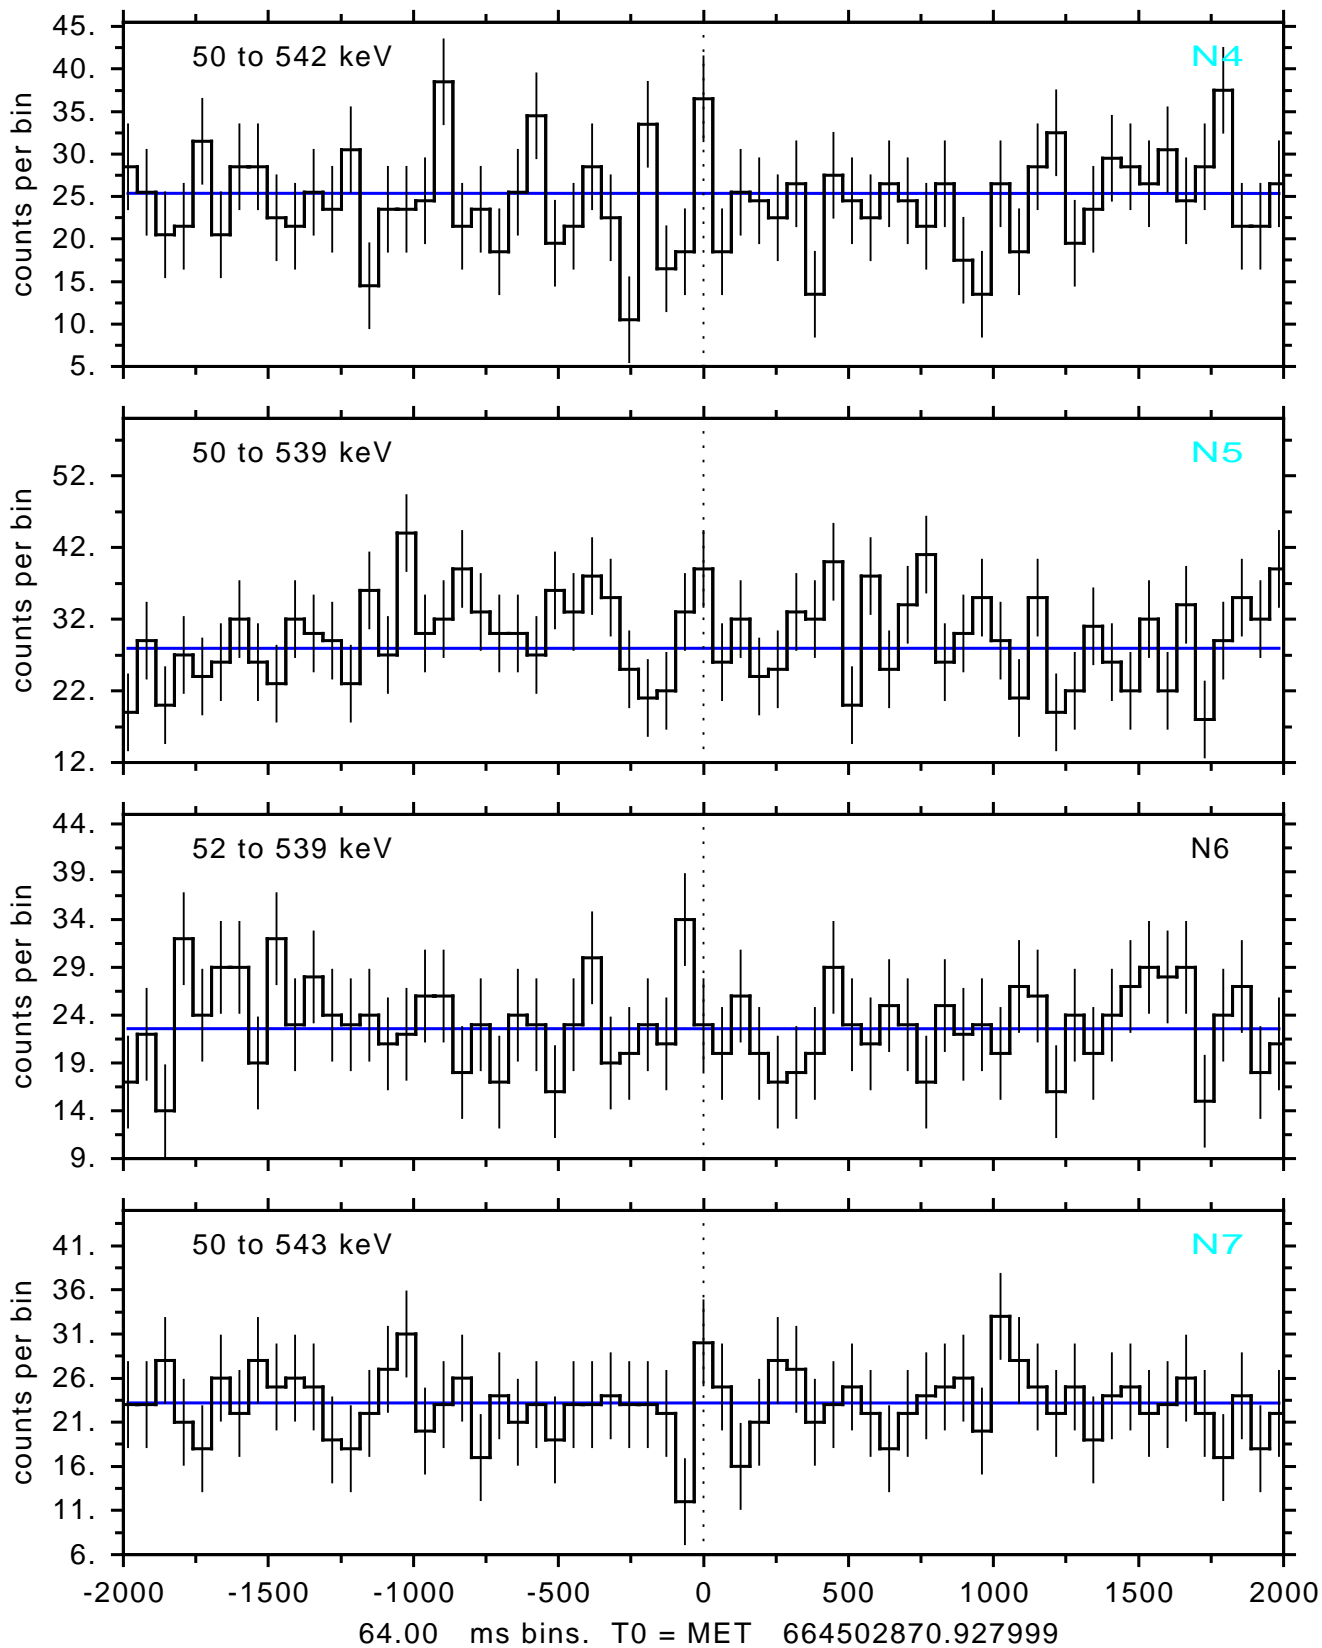

sGRB ver 116b of 2020 Feb 14 run on 2022-01-21 20:38:12
T0 = 664502870.927999 = 2022-01-22 00:07:45.928000
Algr: 2: P01 of F0001: glg_tte_b0_220122_00z_v00

sGRB ver 116b of 2020 Feb 14 run on 2022-01-21 20:38:12

T0 = 664502870.927999 = 2022-01-22 00:07:45.928000

Algr: 2: P01 of F0001: glg_tte_b0_220122_00z_v00

sGRB ver 116b of 2020 Feb 14 run on 2022-01-21 20:38:12
T0 = 664502870.927999 = 2022-01-22 00:07:45.928000
Algr: 2: P01 of F0001: glg_tte_b0_220122_00z_v00

sGRB ver 116b of 2020 Feb 14 run on 2022-01-21 20:38:12
T0 = 664502870.927999 = 2022-01-22 00:07:45.928000
Algr: 2: P01 of F0001: glg_tte_b0_220122_00z_v00