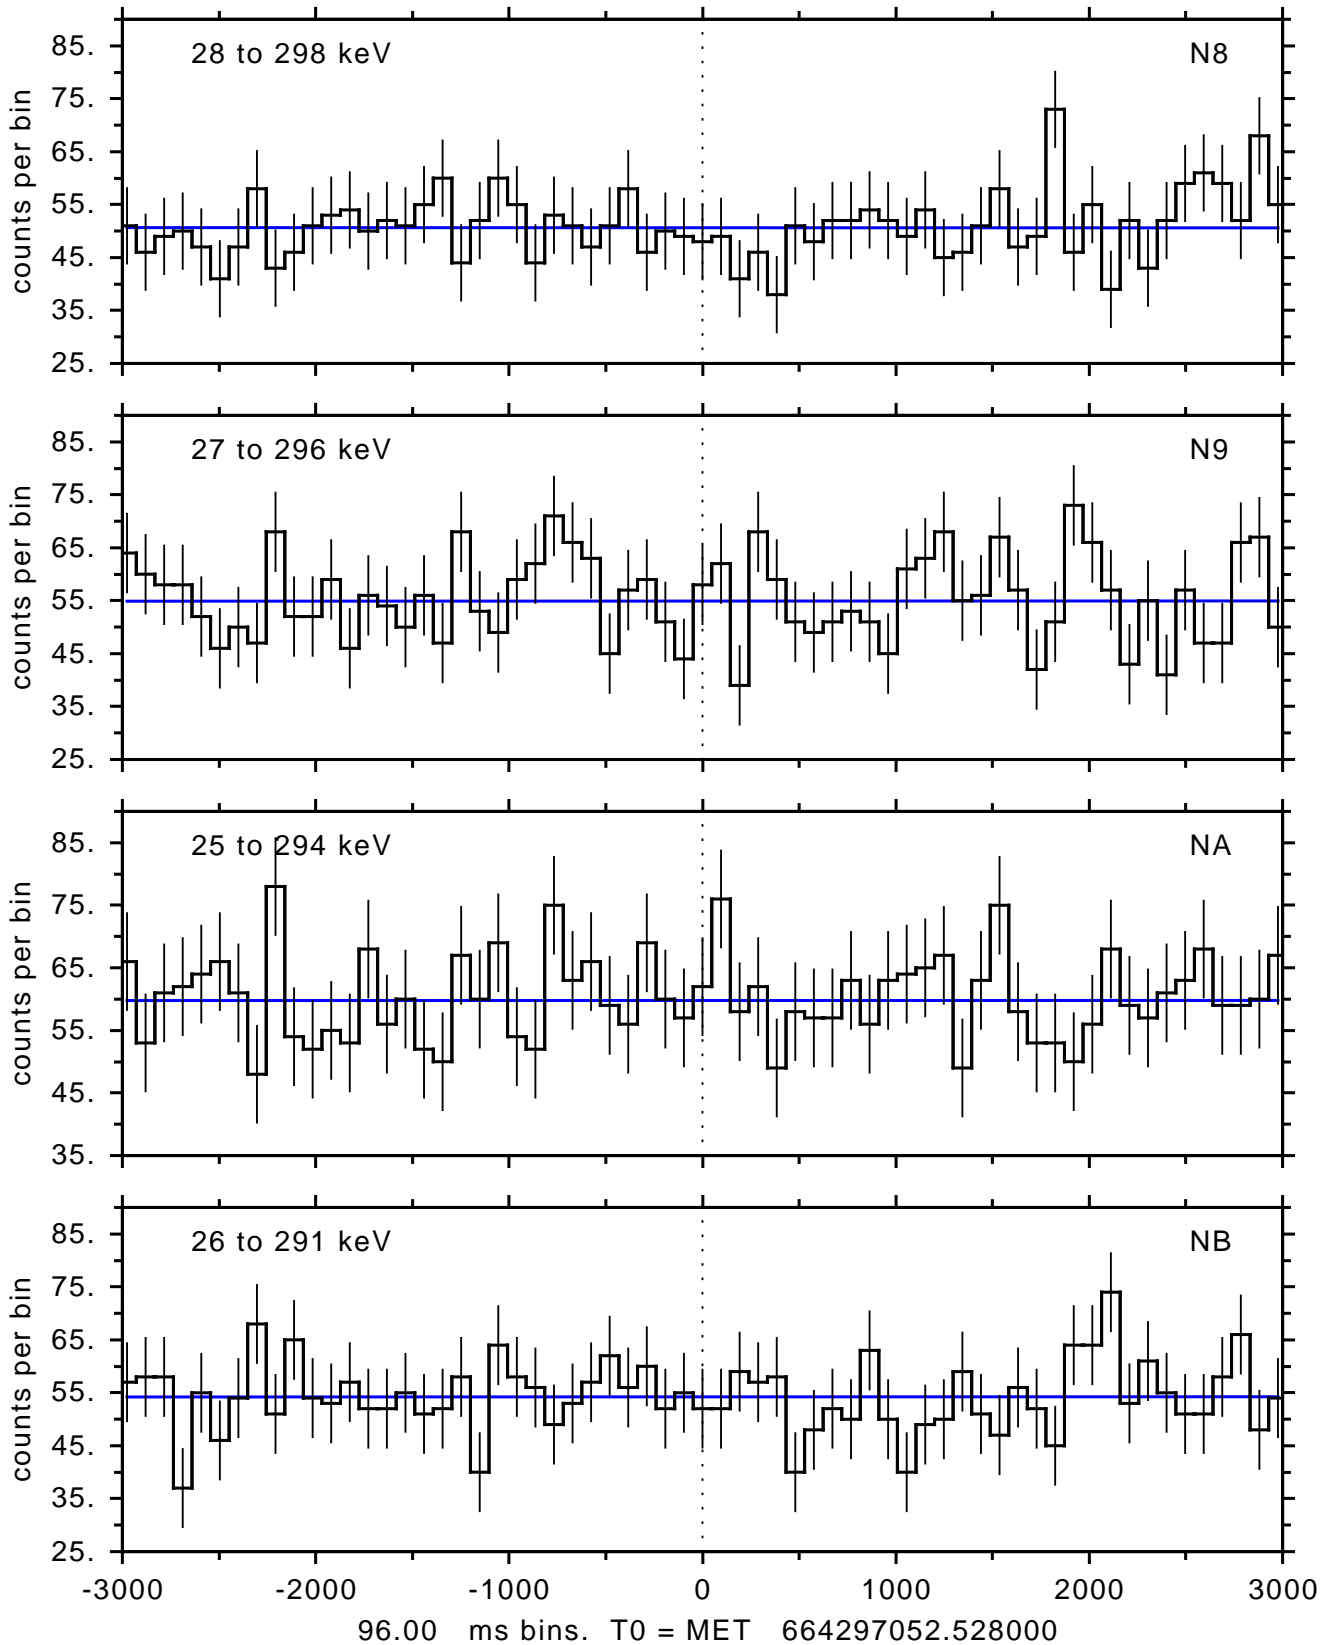

sGRB ver 116b of 2020 Feb 14 run on 2022-01-19 11:05:37
T0 = 664297052.528000 = 2022-01-19 14:57:27.528000
Algr: 3: P01 of F0001: glg_tte_b0_220119_14z_v00

sGRB ver 116b of 2020 Feb 14 run on 2022-01-19 11:05:37
T0 = 664297052.528000 = 2022-01-19 14:57:27.528000
Algr: 3: P01 of F0001: glg_tte_b0_220119_14z_v00