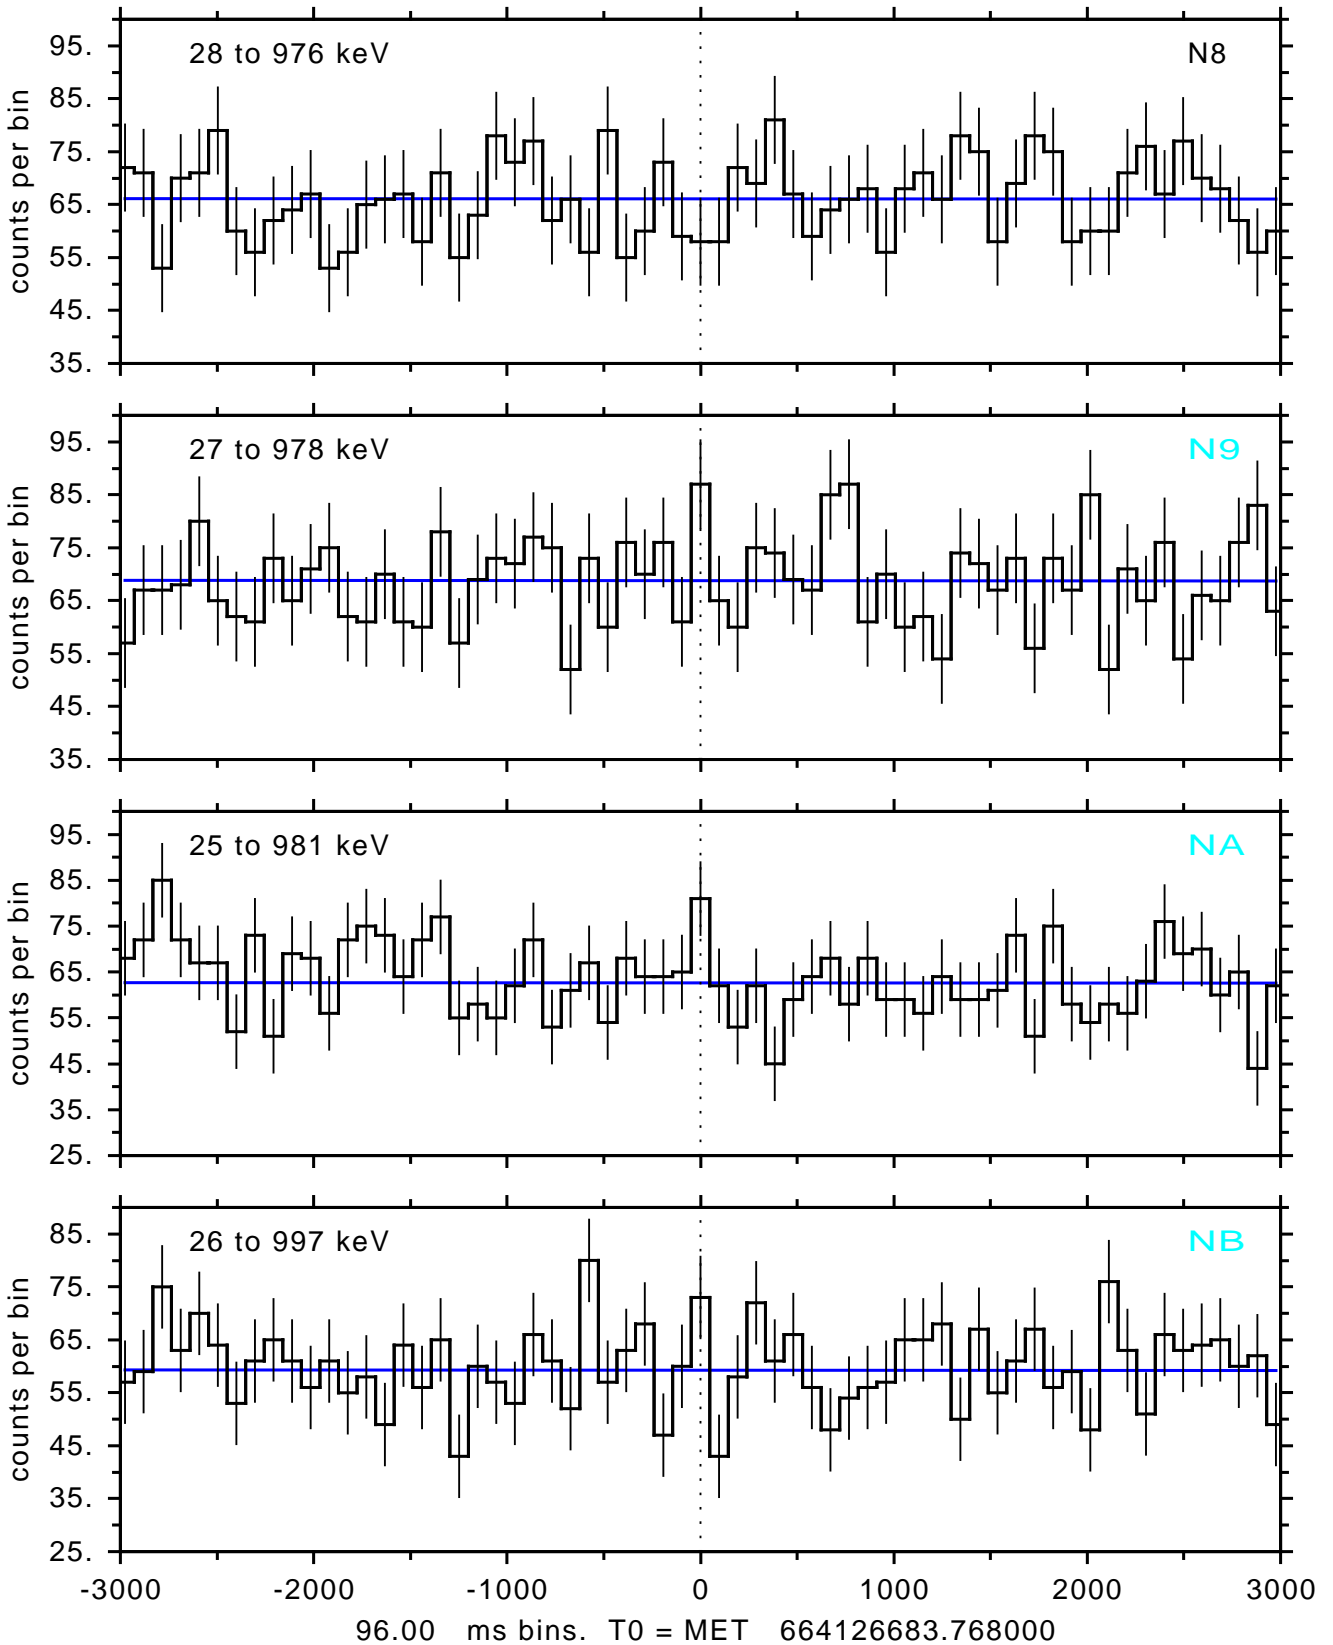

sGRB ver 116b of 2020 Feb 14 run on 2022-01-17 13:20:37
T0 = 664126683.768000 = 2022-01-17 15:37:58.768000
Algr: 5: P01 of F0001: glg_tte_b0_220117_15z_v00

sGRB ver 116b of 2020 Feb 14 run on 2022-01-17 13:20:37
T0 = 664126683.768000 = 2022-01-17 15:37:58.768000
Algr: 5: P01 of F0001: glg_tte_b0_220117_15z_v00