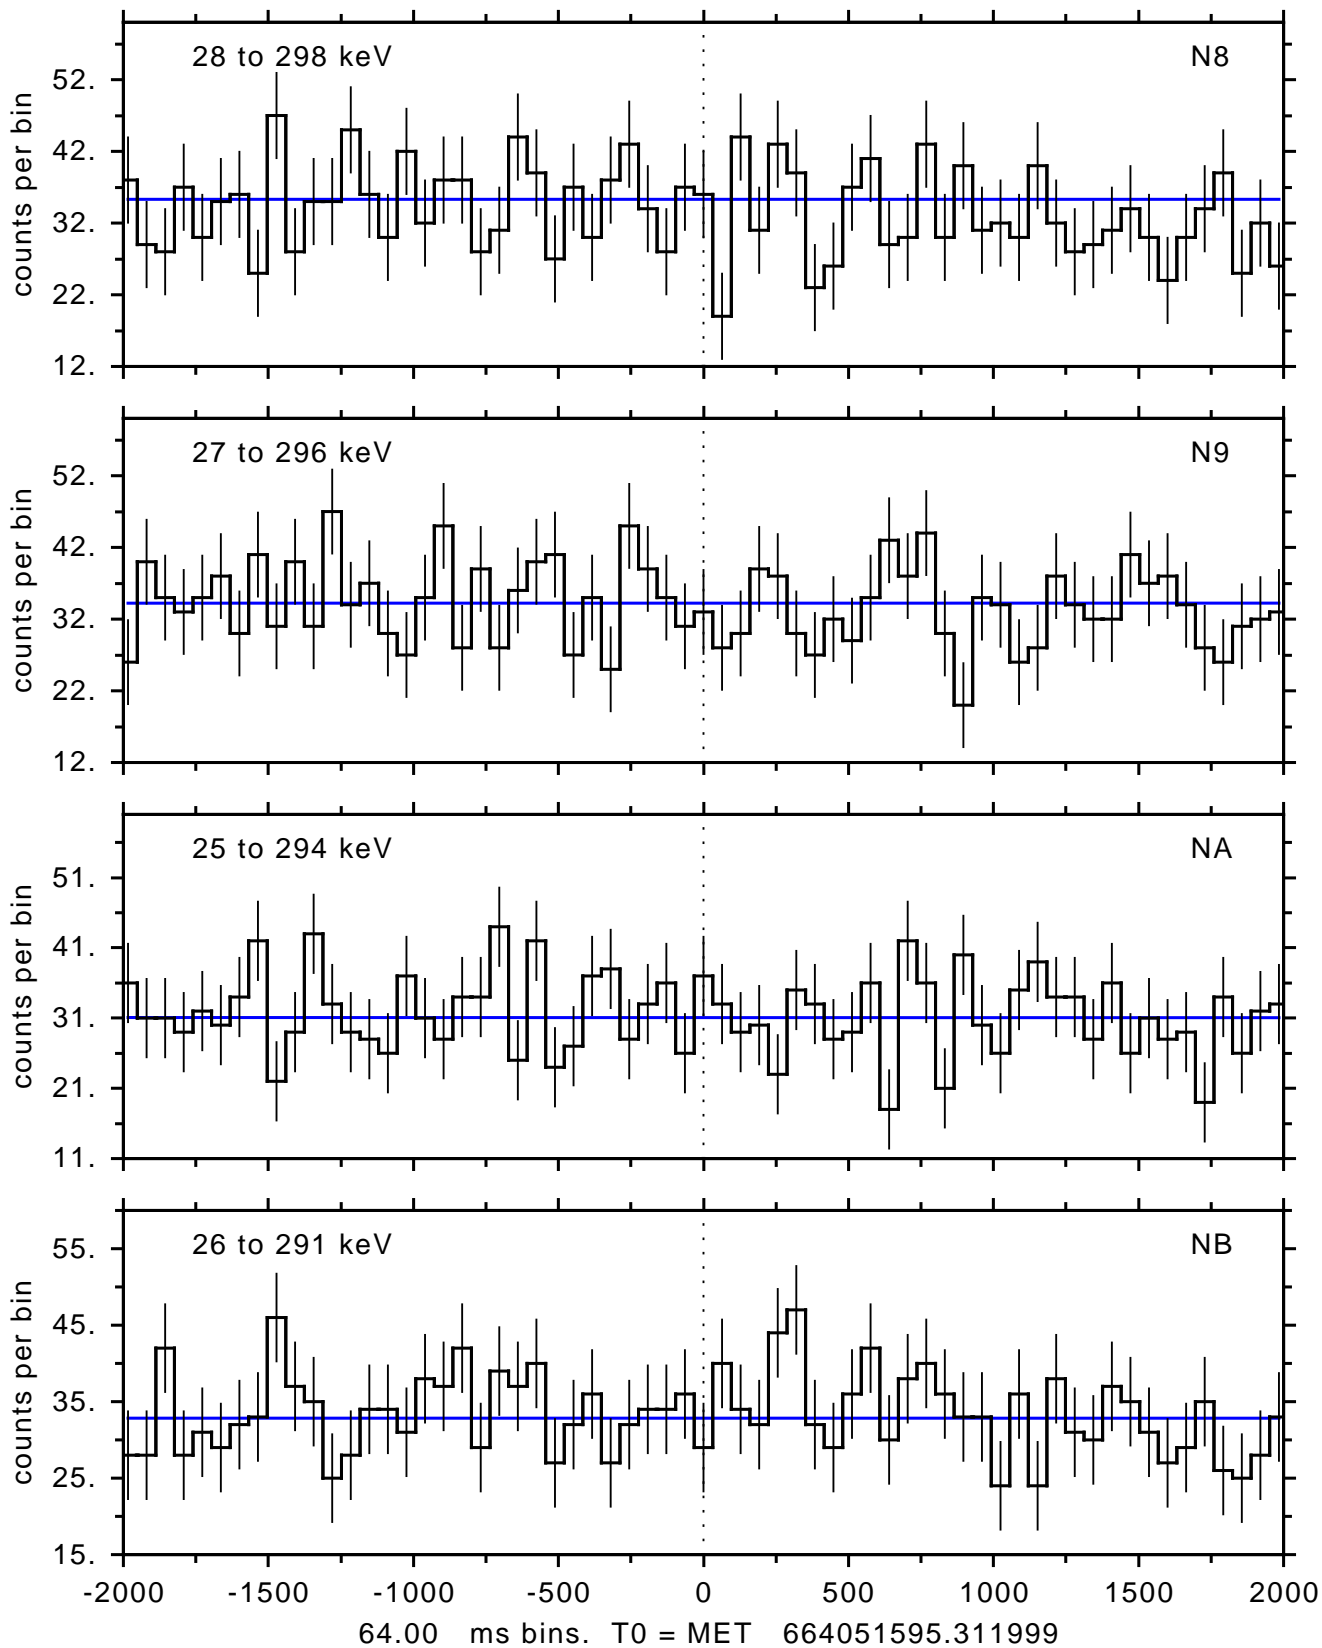

sGRB ver 116b of 2020 Feb 14 run on 2022-01-16 16:05:38

T0 = 664051595.311999 = 2022-01-16 18:46:30.312000

Algr: 3: P01 of F0001: glg_tte_b0_220116_18z_v00

sGRB ver 116b of 2020 Feb 14 run on 2022-01-16 16:05:38
T0 = 664051595.311999 = 2022-01-16 18:46:30.312000
Algr: 3: P01 of F0001: glg_tte_b0_220116_18z_v00