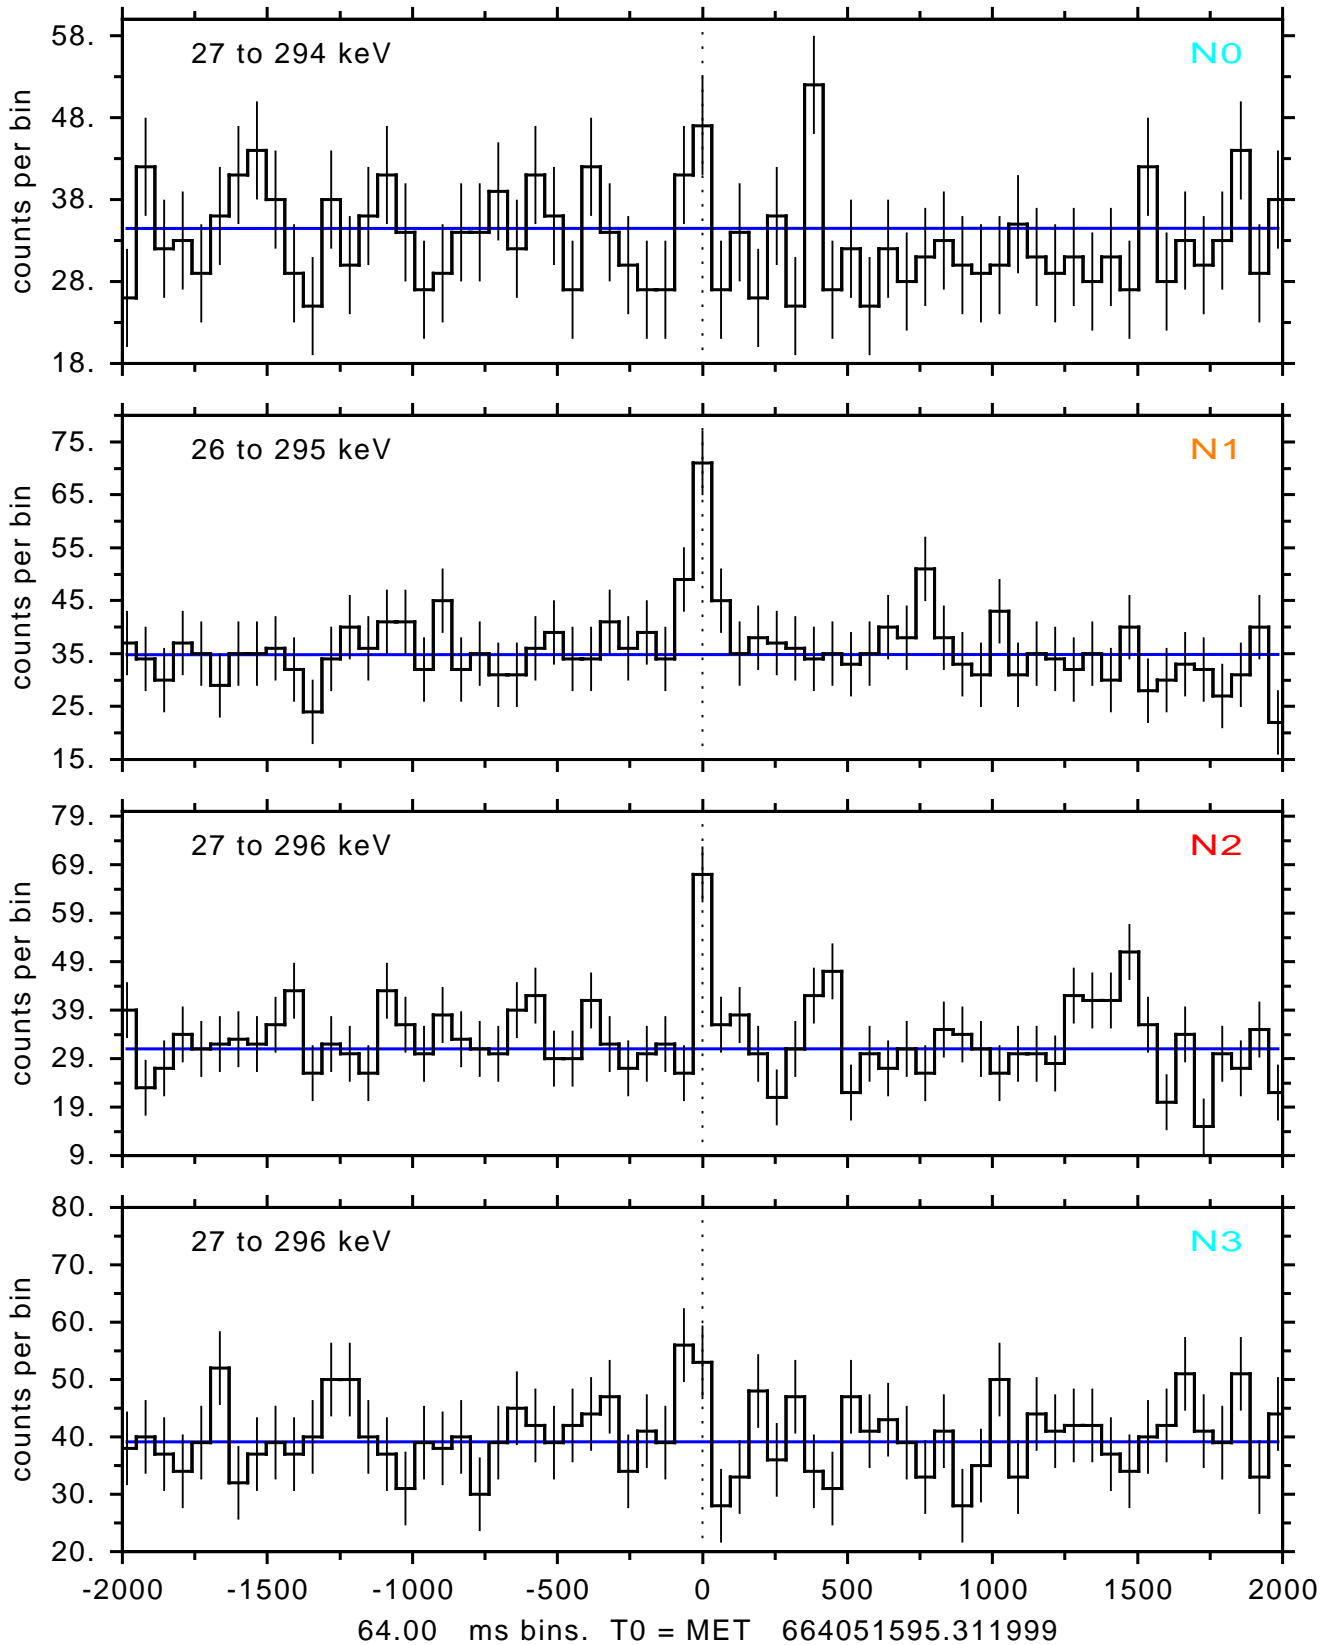

sGRB ver 116b of 2020 Feb 14 run on 2022-01-16 16:05:38

T0 = 664051595.311999 = 2022-01-16 18:46:30.312000

Algr: 3: P01 of F0001: glg_tte_b0_220116_18z_v00

sGRB ver 116b of 2020 Feb 14 run on 2022-01-16 16:05:38
T0 = 664051595.311999 = 2022-01-16 18:46:30.312000
Algr: 3: P01 of F0001: glg_tte_b0_220116_18z_v00