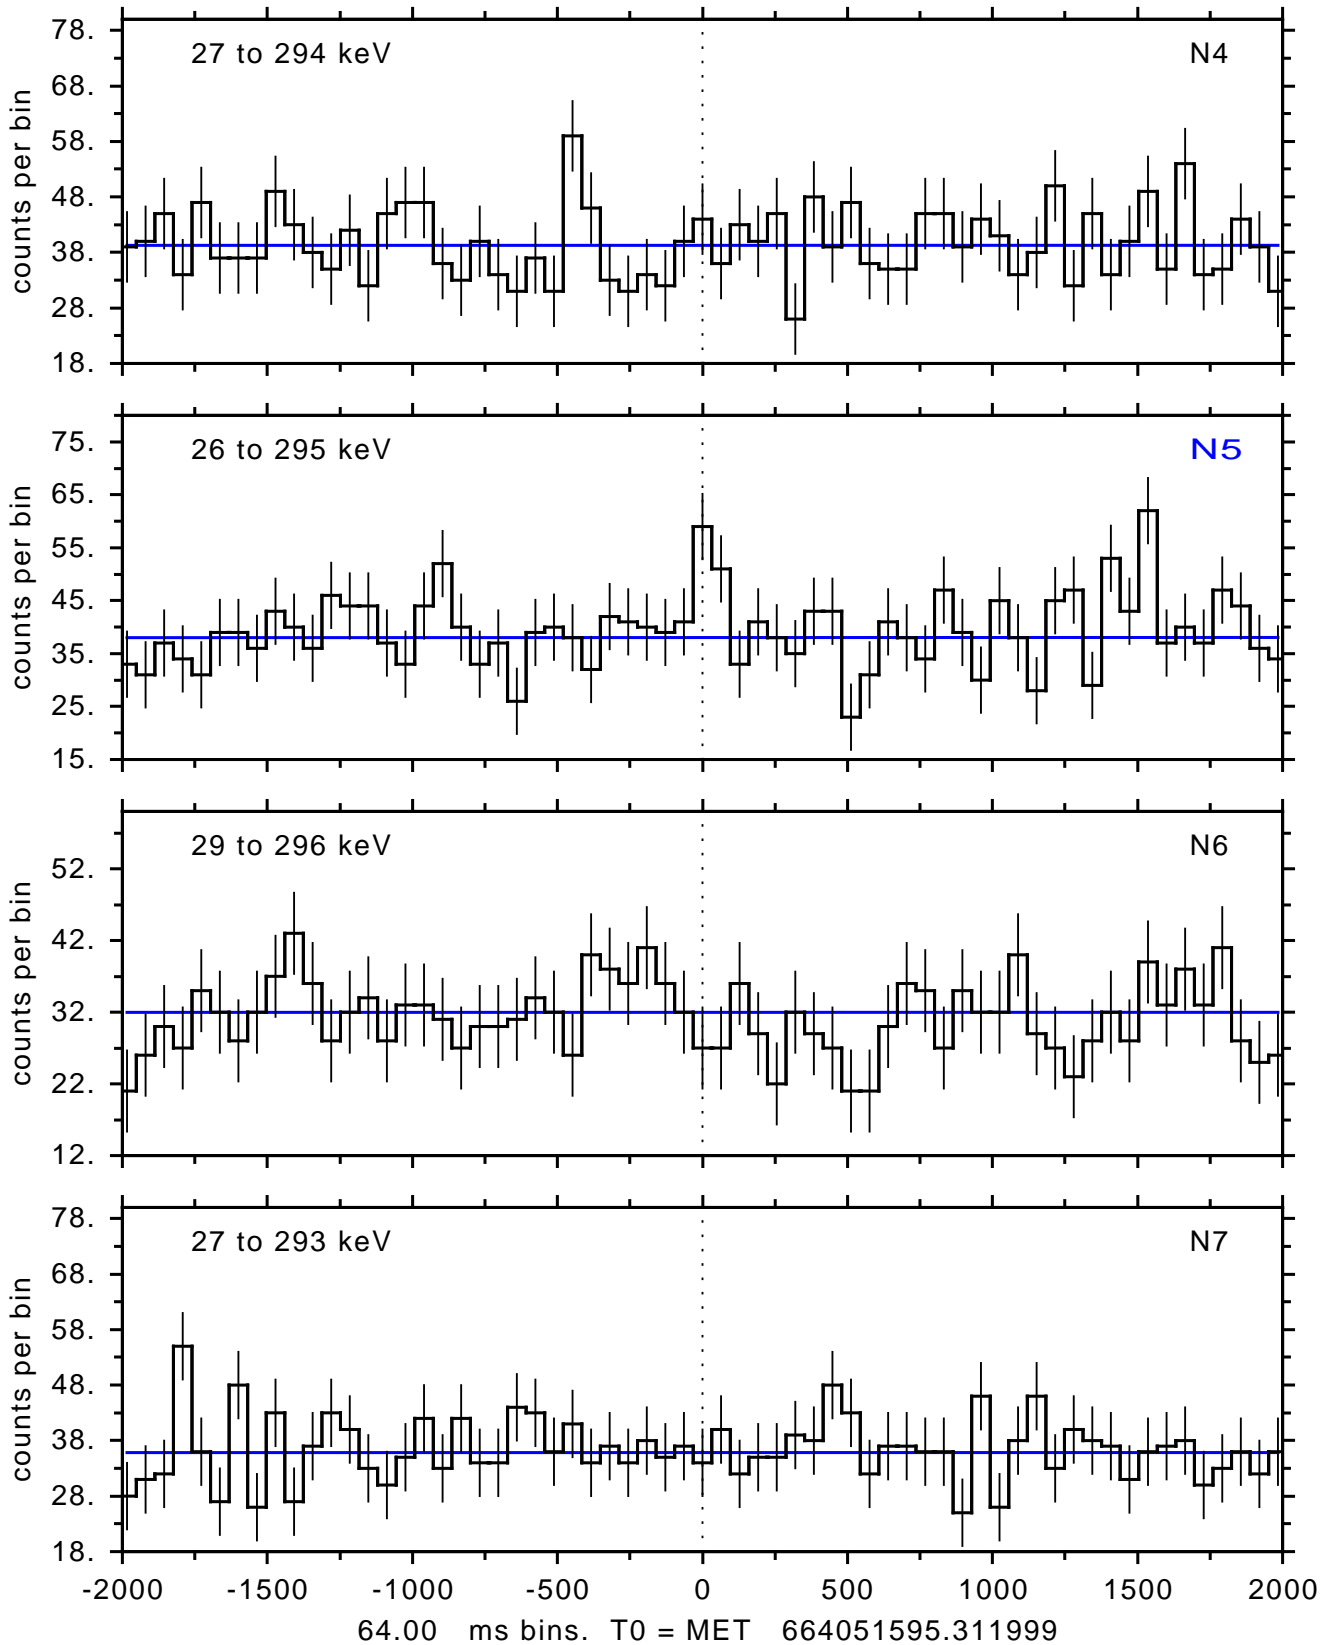

sGRB ver 116b of 2020 Feb 14 run on 2022-01-16 16:05:38

T0 = 664051595.311999 = 2022-01-16 18:46:30.312000

Algr: 3: P01 of F0001: glg_tte_b0_220116_18z_v00

sGRB ver 116b of 2020 Feb 14 run on 2022-01-16 16:05:38
T0 = 664051595.311999 = 2022-01-16 18:46:30.312000
Algr: 3: P01 of F0001: glg_tte_b0_220116_18z_v00