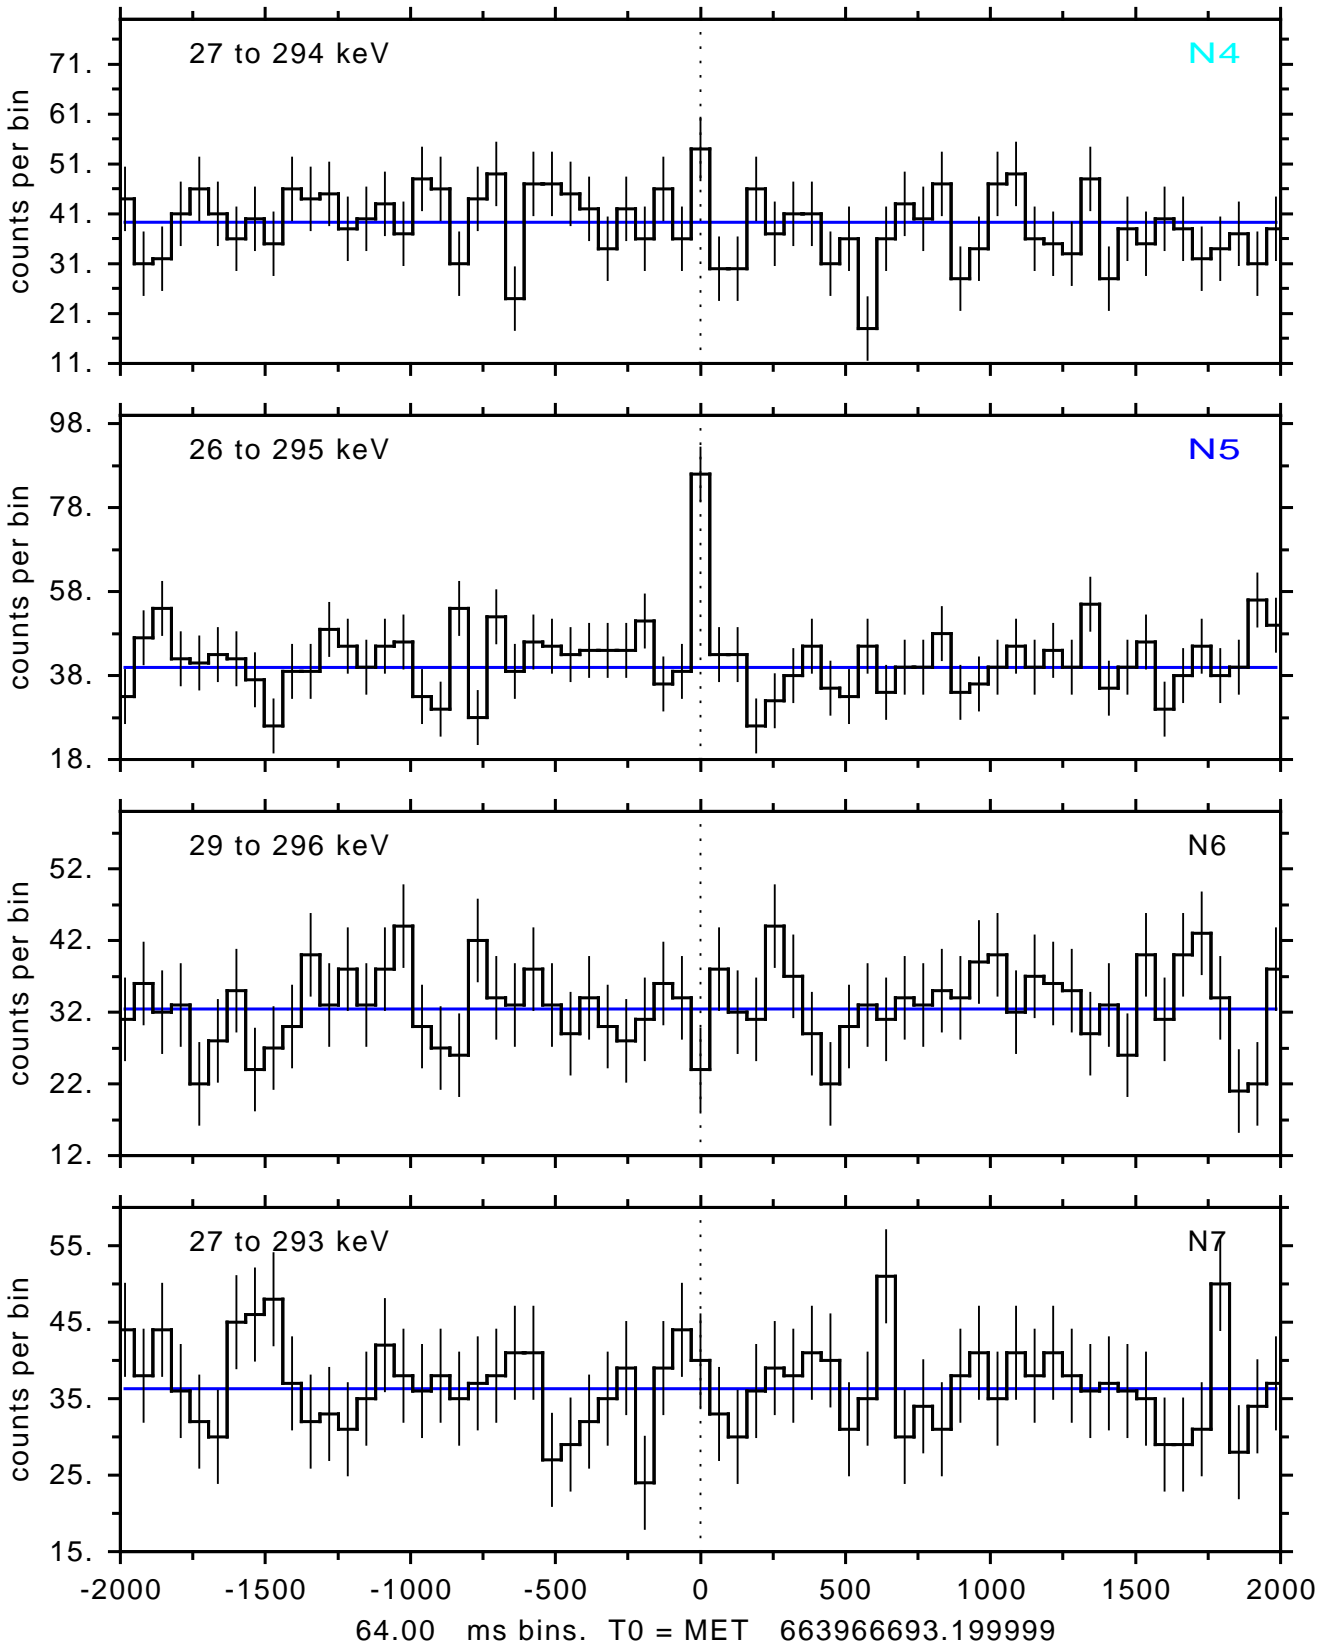

sGRB ver 116b of 2020 Feb 14 run on 2022-01-15 16:24:01
T0 = 663966693.199999 = 2022-01-15 19:11:28.200000
Algr: 3: P04 of F0001: glg_tte_b0_220115_19z_v00

sGRB ver 116b of 2020 Feb 14 run on 2022-01-15 16:24:01
T0 = 663966693.199999 = 2022-01-15 19:11:28.200000
Algr: 3: P04 of F0001: glg_tte_b0_220115_19z_v00