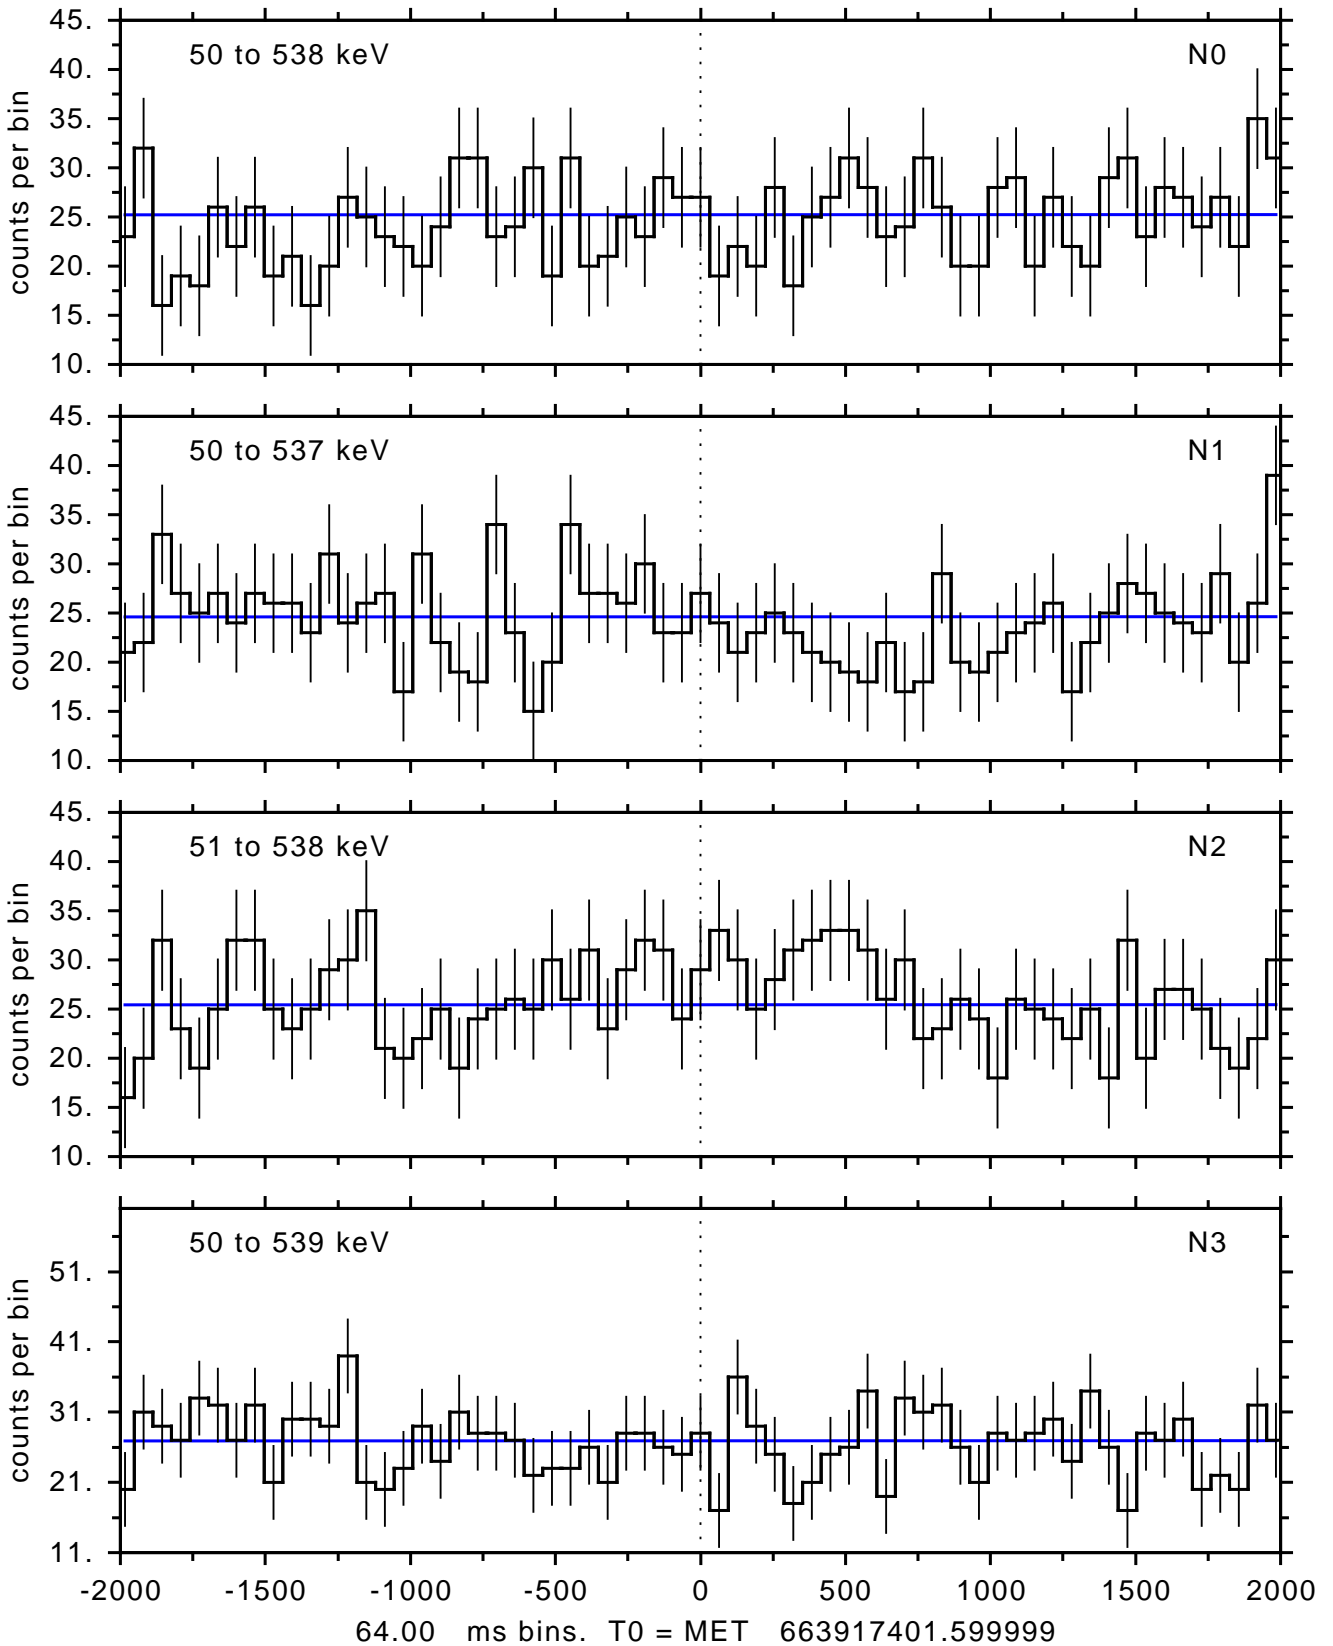

sGRB ver 116b of 2020 Feb 14 run on 2022-01-15 03:35:41
T0 = 663917401.599999 = 2022-01-15 05:29:56.600000
Algr: 2: P03 of F0001: glg_tte_b0_220115_05z_v00

sGRB ver 116b of 2020 Feb 14 run on 2022-01-15 03:35:41
T0 = 663917401.599999 = 2022-01-15 05:29:56.600000
Algr: 2: P03 of F0001: glg_tte_b0_220115_05z_v00