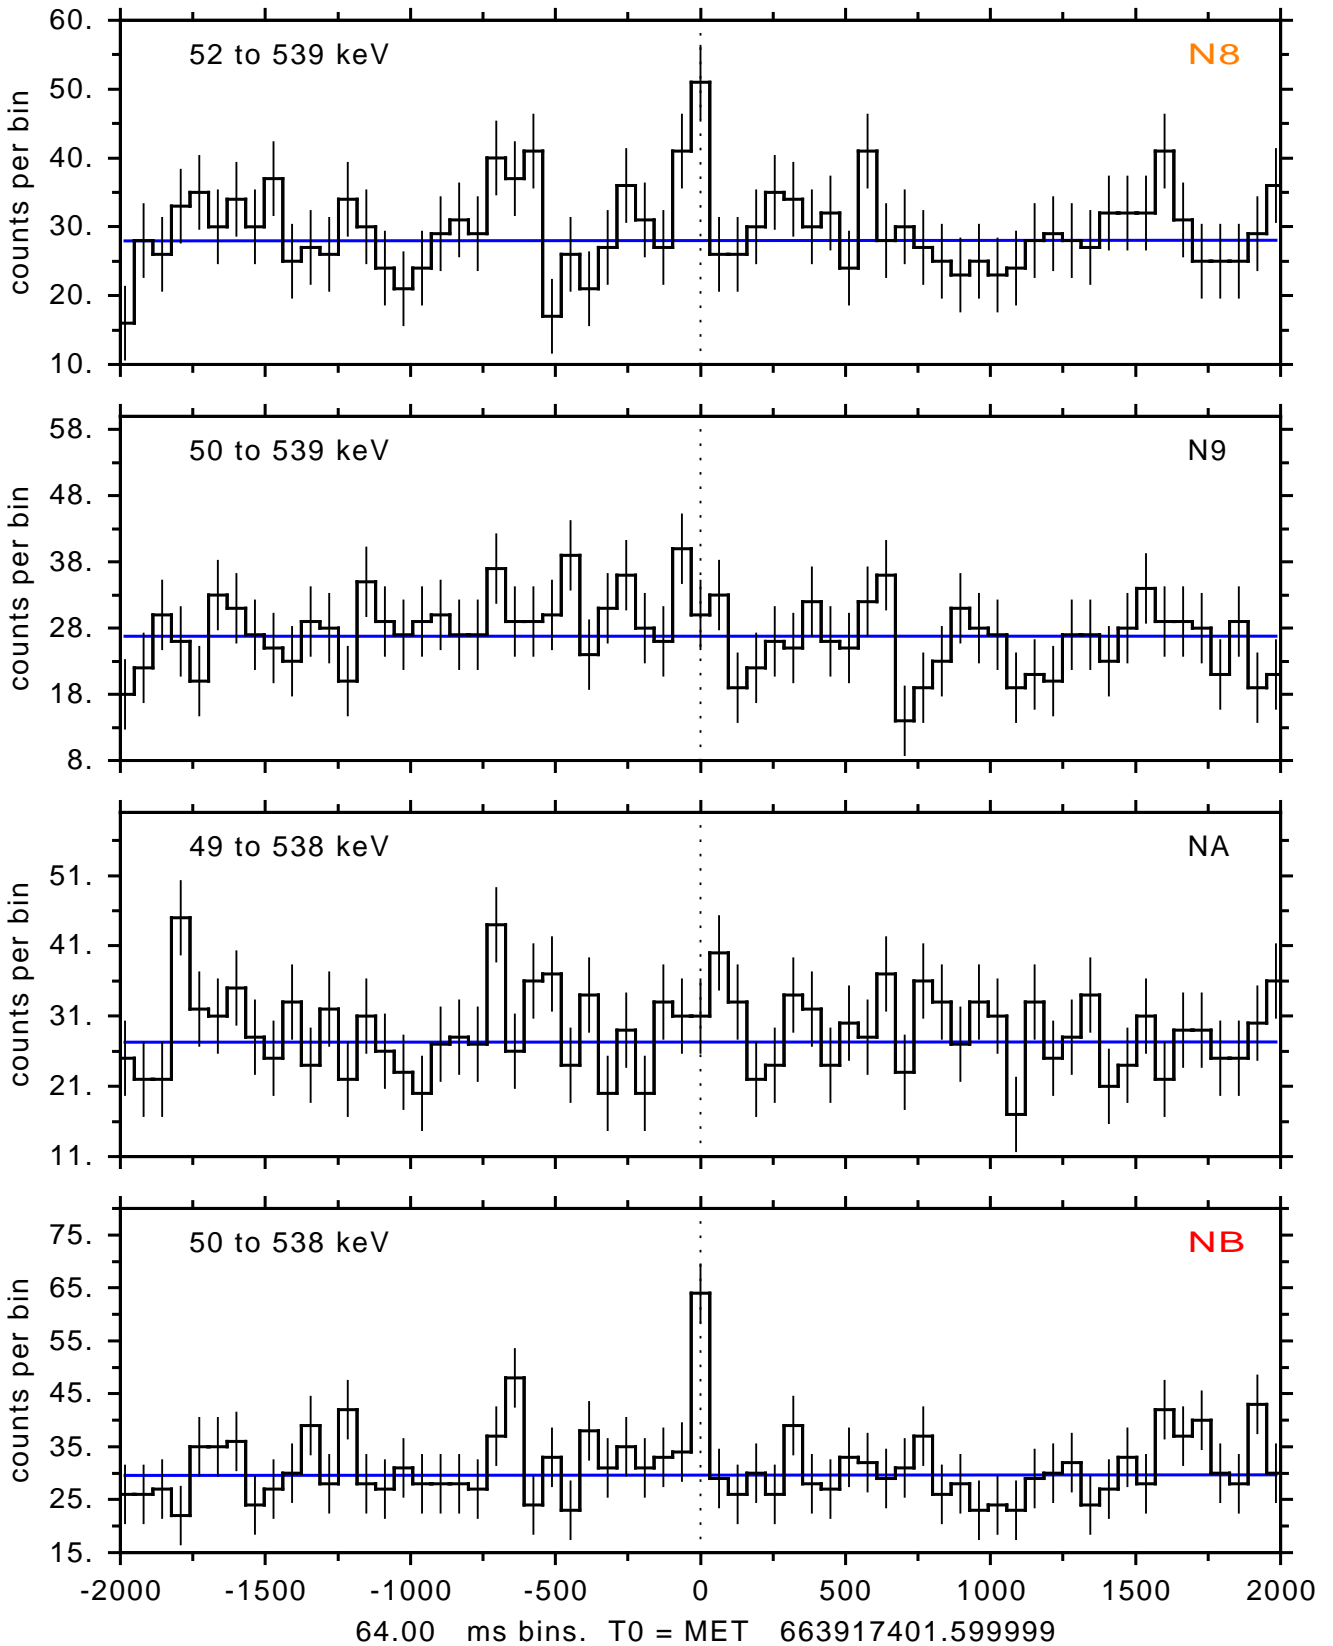

sGRB ver 116b of 2020 Feb 14 run on 2022-01-15 03:35:41
T0 = 663917401.599999 = 2022-01-15 05:29:56.600000
Algr: 2: P03 of F0001: glg_tte_b0_220115_05z_v00

sGRB ver 116b of 2020 Feb 14 run on 2022-01-15 03:35:41
T0 = 663917401.599999 = 2022-01-15 05:29:56.600000
Algr: 2: P03 of F0001: glg_tte_b0_220115_05z_v00