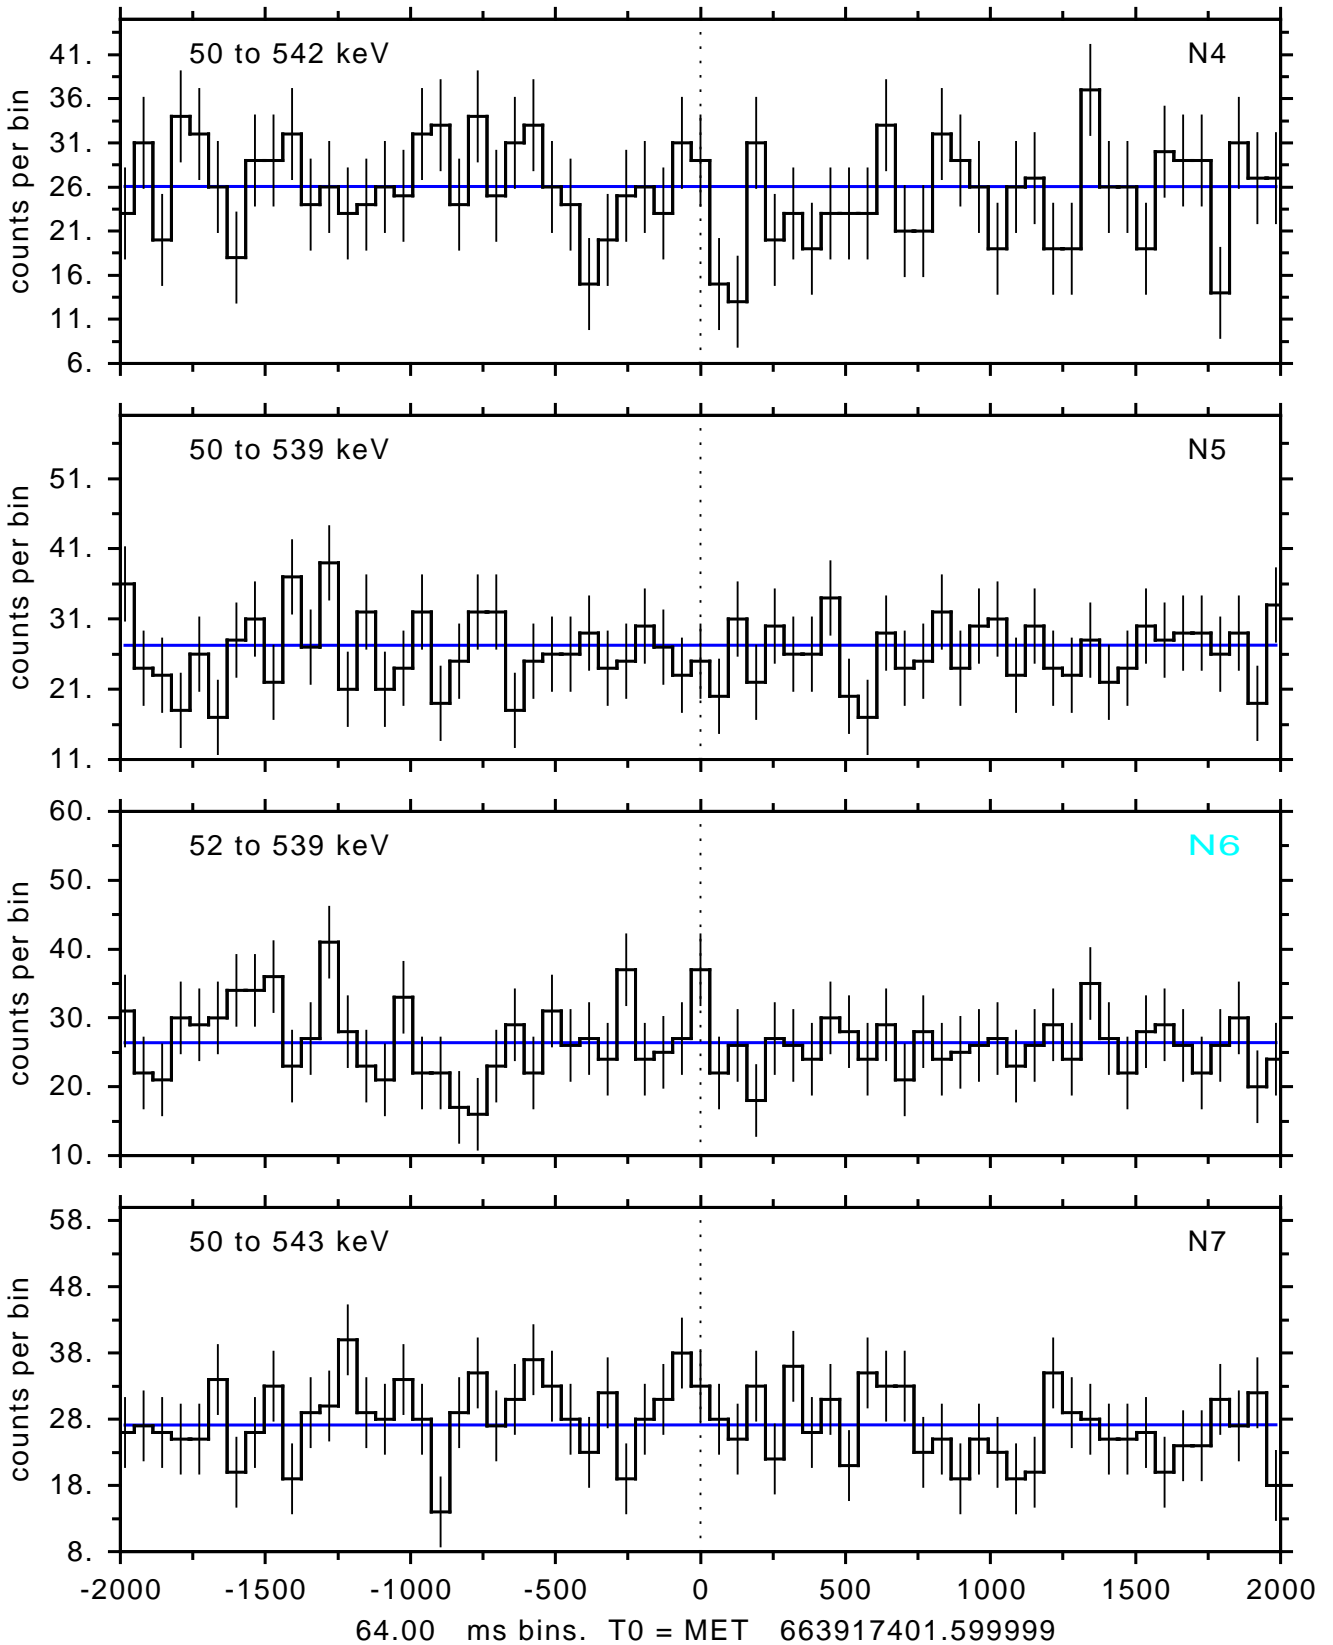

sGRB ver 116b of 2020 Feb 14 run on 2022-01-15 03:35:41
T0 = 663917401.599999 = 2022-01-15 05:29:56.600000
Algr: 2: P03 of F0001: glg_tte_b0_220115_05z_v00

sGRB ver 116b of 2020 Feb 14 run on 2022-01-15 03:35:41
T0 = 663917401.599999 = 2022-01-15 05:29:56.600000
Algr: 2: P03 of F0001: glg_tte_b0_220115_05z_v00