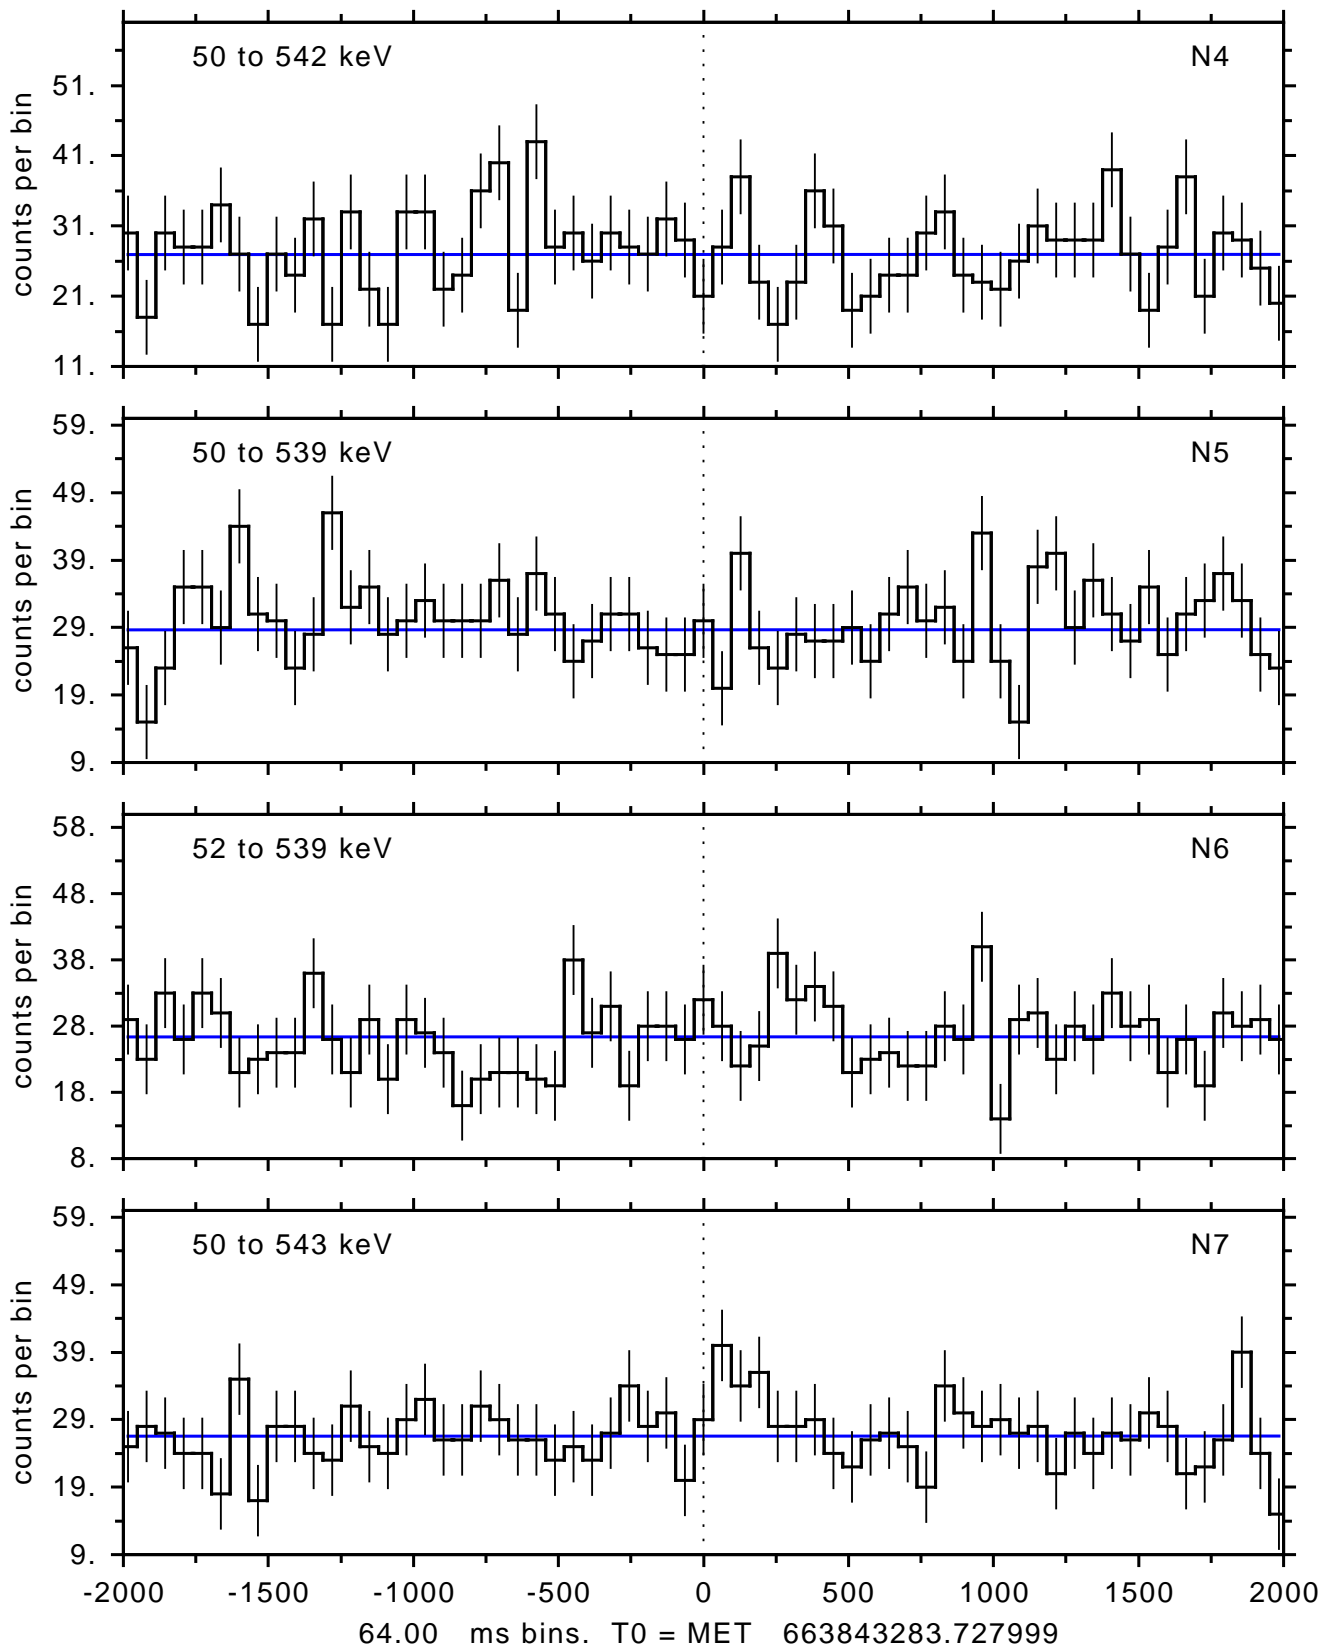

sGRB ver 116b of 2020 Feb 14 run on 2022-01-14 09:20:43

T0 = 663843283.727999 = 2022-01-14 08:54:38.728000

Algr: 2: P01 of F0001: glg_tte_b0_220114_08z_v00

sGRB ver 116b of 2020 Feb 14 run on 2022-01-14 09:20:43

T0 = 663843283.727999 = 2022-01-14 08:54:38.728000

Algr: 2: P01 of F0001: glg_tte_b0_220114_08z_v00

sGRB ver 116b of 2020 Feb 14 run on 2022-01-14 09:20:43
T0 = 663843283.727999 = 2022-01-14 08:54:38.728000
Algr: 2: P01 of F0001: glg_tte_b0_220114_08z_v00

sGRB ver 116b of 2020 Feb 14 run on 2022-01-14 09:20:43
T0 = 663843283.727999 = 2022-01-14 08:54:38.728000
Algr: 2: P01 of F0001: glg_tte_b0_220114_08z_v00