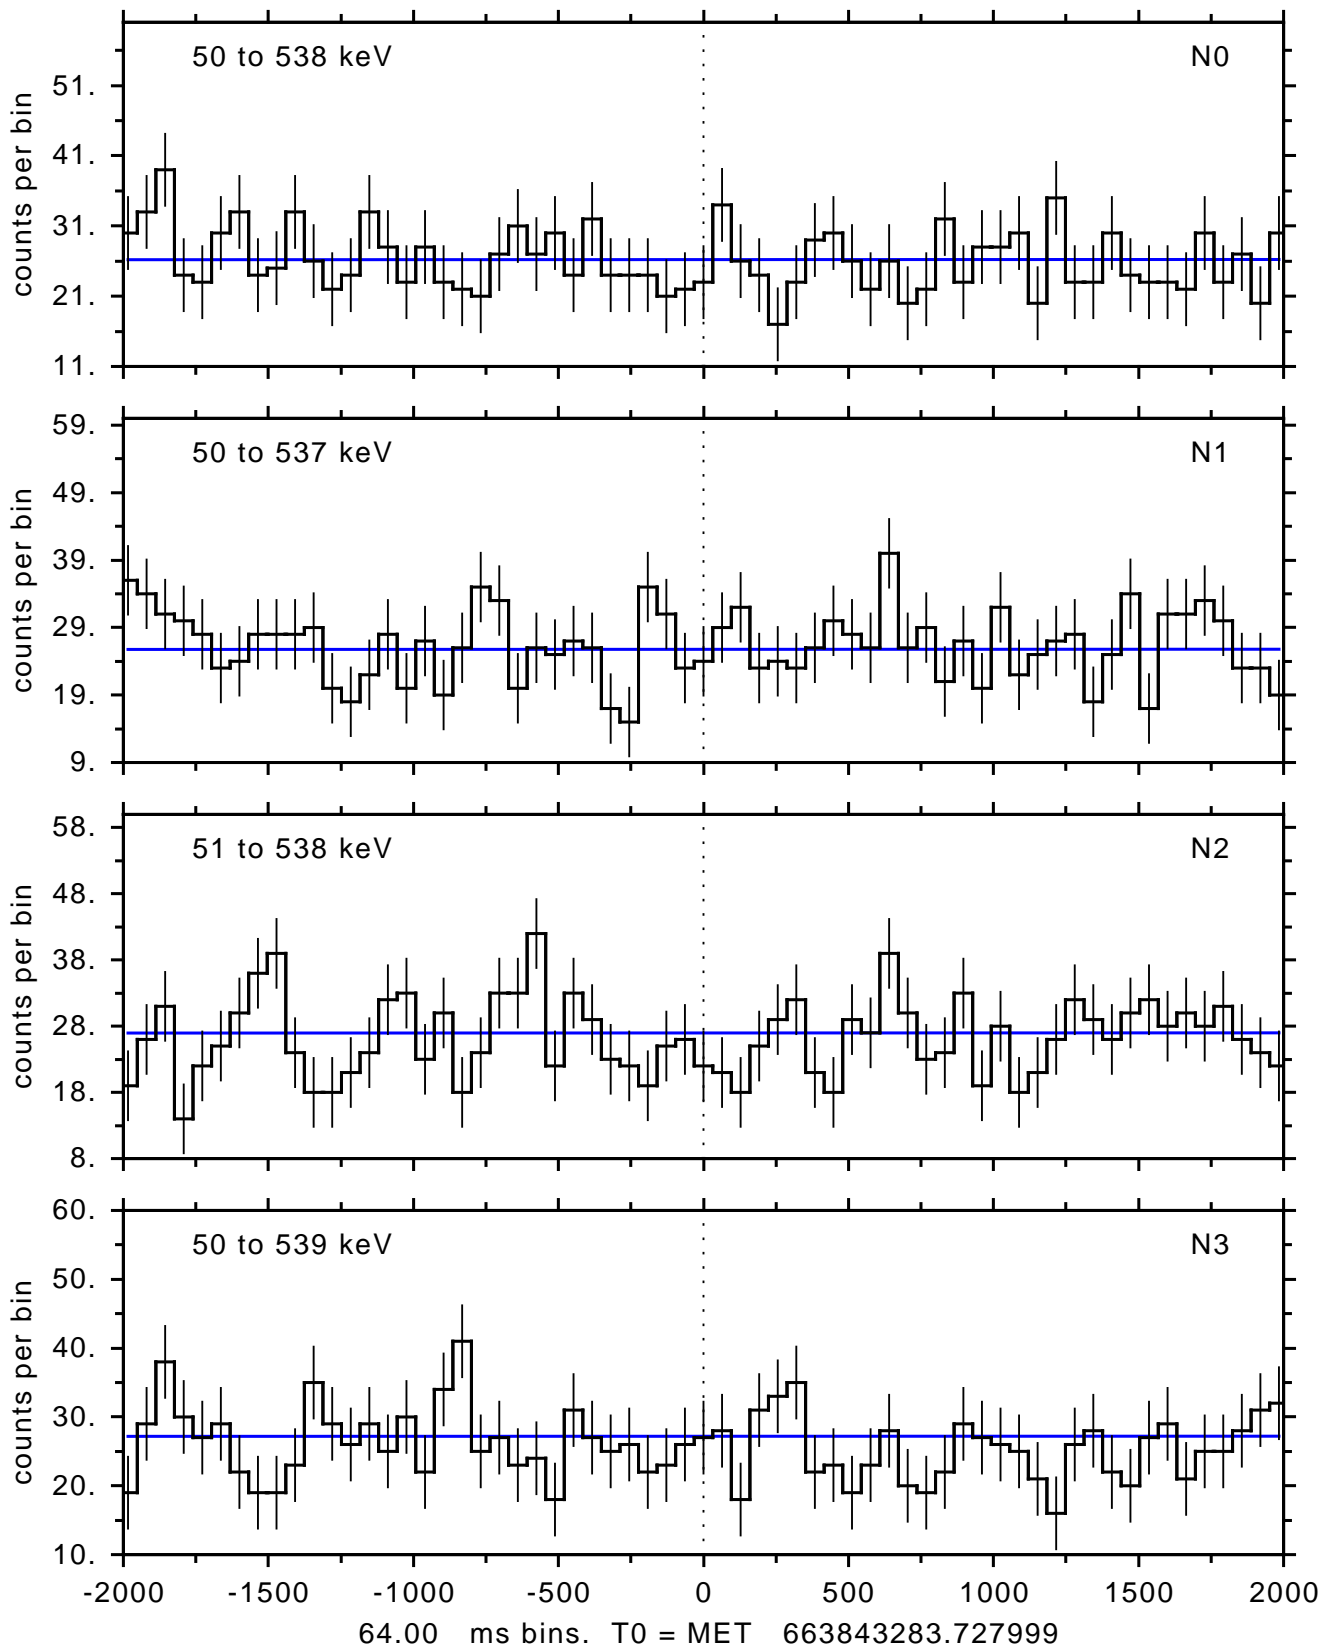

sGRB ver 116b of 2020 Feb 14 run on 2022-01-14 09:20:43

T0 = 663843283.727999 = 2022-01-14 08:54:38.728000

Algr: 2: P01 of F0001: glg_tte_b0_220114_08z_v00

sGRB ver 116b of 2020 Feb 14 run on 2022-01-14 09:20:43

T0 = 663843283.727999 = 2022-01-14 08:54:38.728000

Algr: 2: P01 of F0001: glg_tte_b0_220114_08z_v00

sGRB ver 116b of 2020 Feb 14 run on 2022-01-14 09:20:43
T0 = 663843283.727999 = 2022-01-14 08:54:38.728000
Algr: 2: P01 of F0001: glg_tte_b0_220114_08z_v00

sGRB ver 116b of 2020 Feb 14 run on 2022-01-14 09:20:43
T0 = 663843283.727999 = 2022-01-14 08:54:38.728000
Algr: 2: P01 of F0001: glg_tte_b0_220114_08z_v00