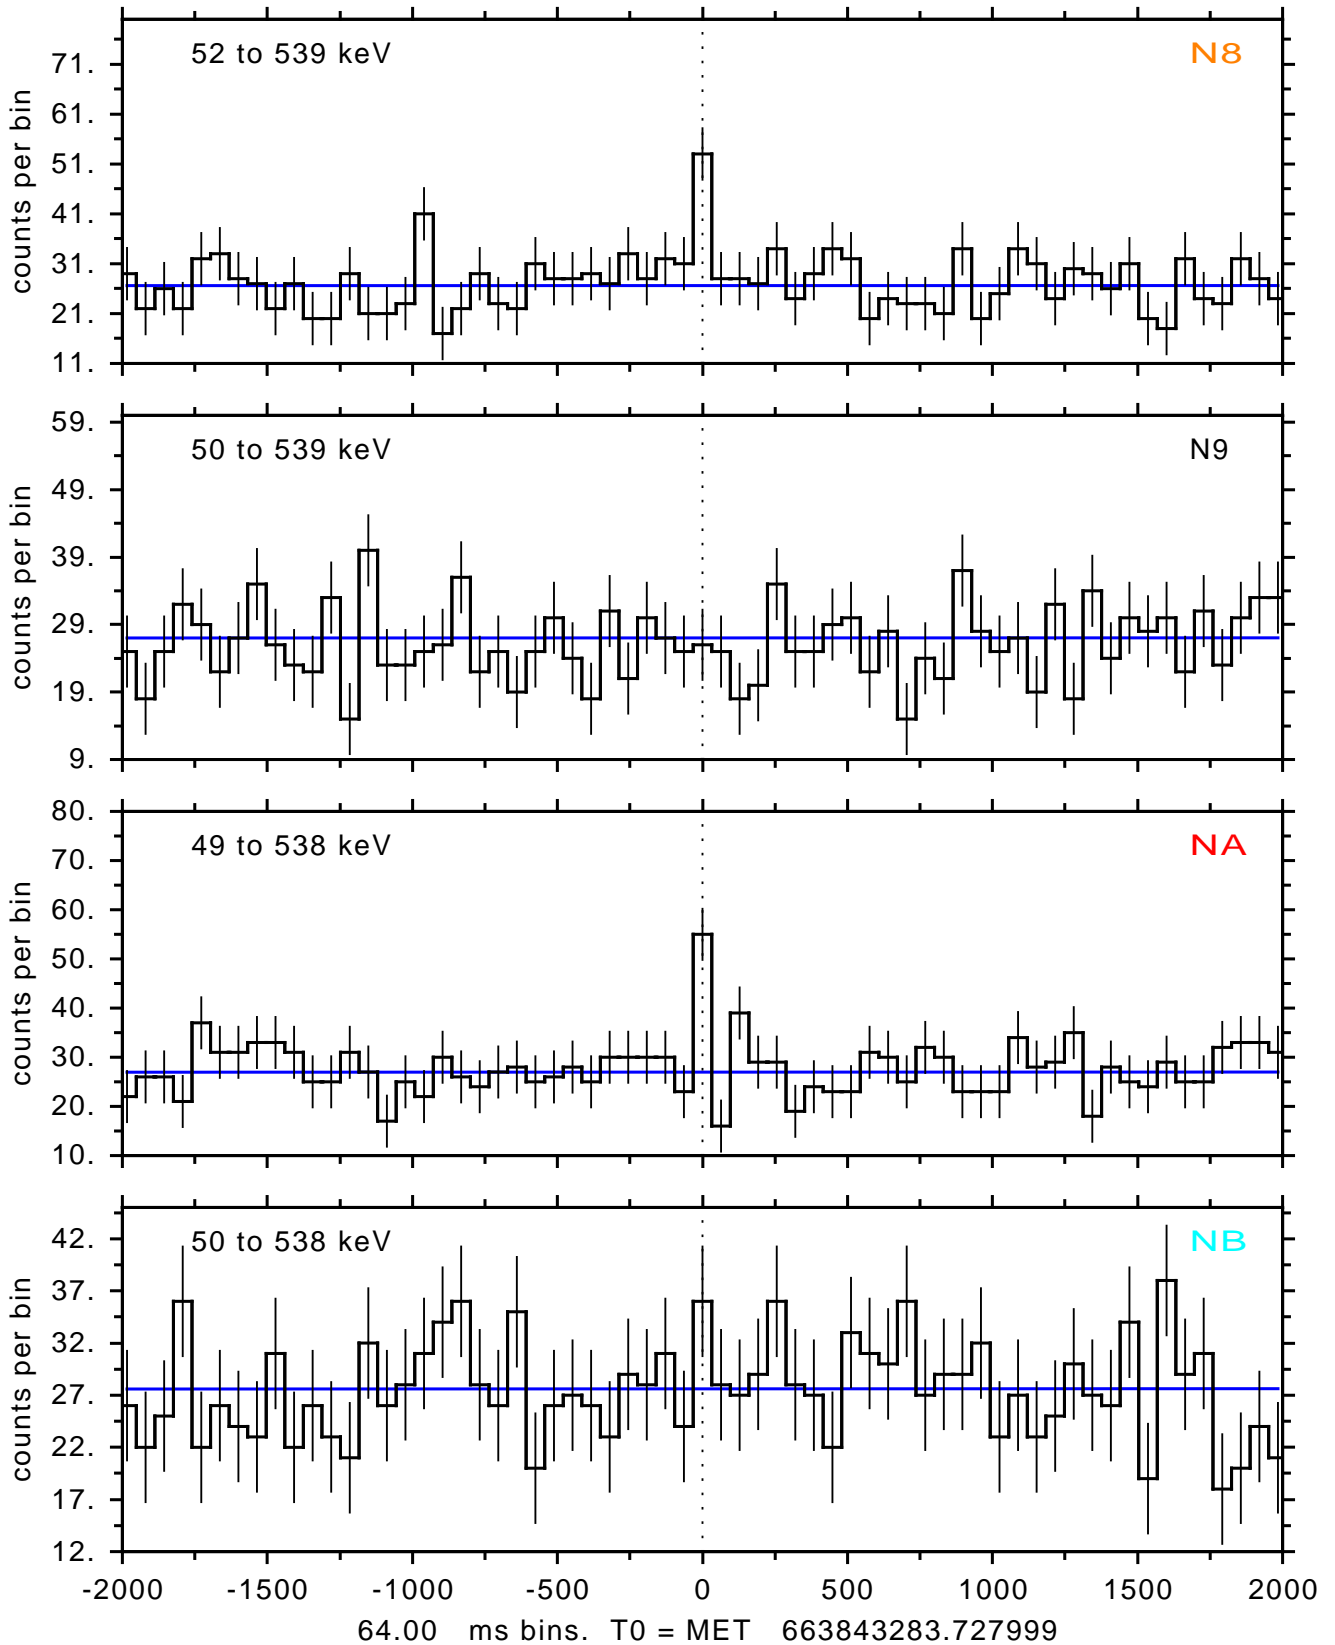

sGRB ver 116b of 2020 Feb 14 run on 2022-01-14 09:20:43

T0 = 663843283.727999 = 2022-01-14 08:54:38.728000

Algr: 2: P01 of F0001: glg_tte_b0_220114_08z_v00

sGRB ver 116b of 2020 Feb 14 run on 2022-01-14 09:20:43

T0 = 663843283.727999 = 2022-01-14 08:54:38.728000

Algr: 2: P01 of F0001: glg_tte_b0_220114_08z_v00

sGRB ver 116b of 2020 Feb 14 run on 2022-01-14 09:20:43
T0 = 663843283.727999 = 2022-01-14 08:54:38.728000
Algr: 2: P01 of F0001: glg_tte_b0_220114_08z_v00

sGRB ver 116b of 2020 Feb 14 run on 2022-01-14 09:20:43
T0 = 663843283.727999 = 2022-01-14 08:54:38.728000
Algr: 2: P01 of F0001: glg_tte_b0_220114_08z_v00