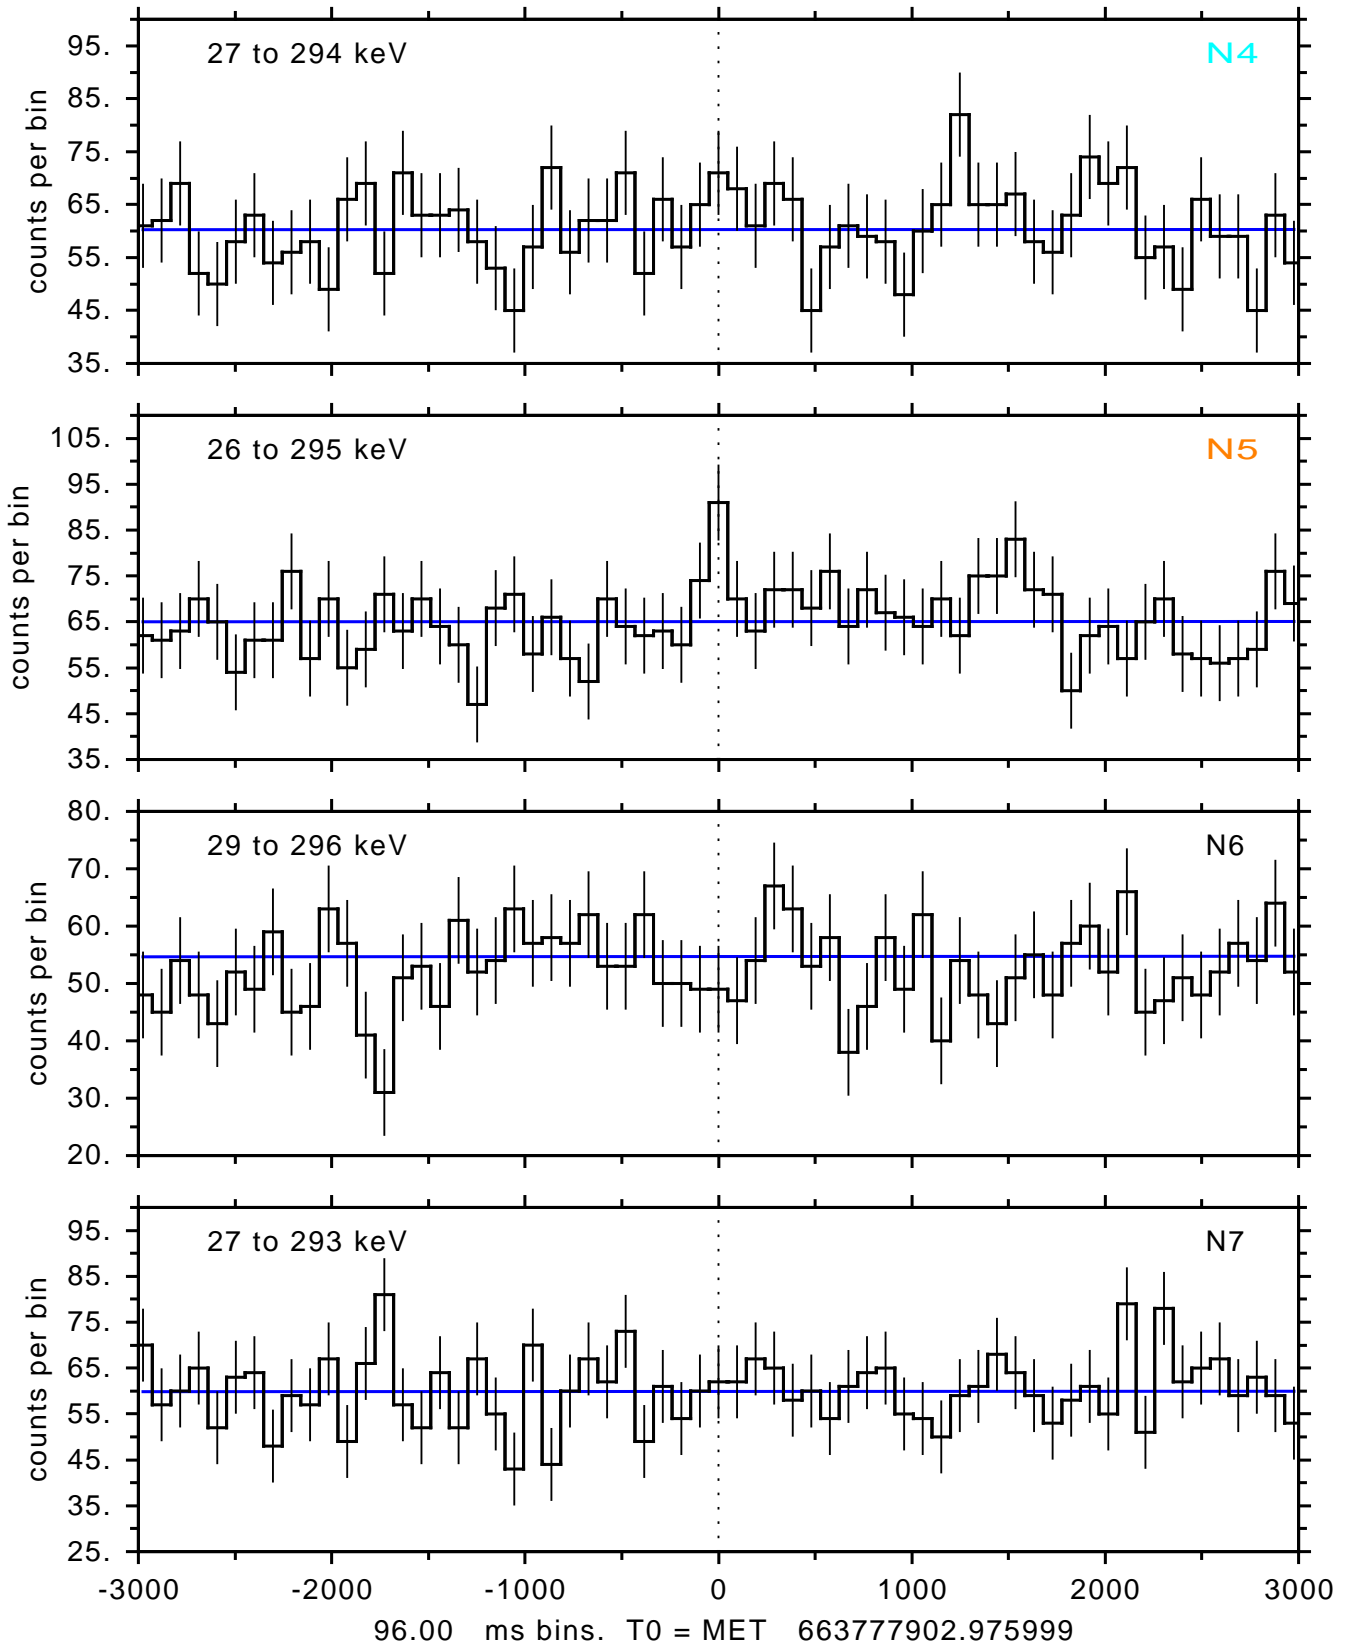

sGRB ver 116b of 2020 Feb 14 run on 2022-01-13 13:50:41  
T0 = 66377902.975999 = 2022-01-13 14:44:57.976000  
Algr: 3: P02 of F0001: glg\_tte\_b0\_220113\_14z\_v00

sGRB ver 116b of 2020 Feb 14 run on 2022-01-13 13:50:41  
T0 = 66377902.975999 = 2022-01-13 14:44:57.976000  
Algr: 3: P02 of F0001: glg\_tte\_b0\_220113\_14z\_v00

sGRB ver 116b of 2020 Feb 14 run on 2022-01-13 13:50:41  
T0 = 66377902.975999 = 2022-01-13 14:44:57.976000  
Algr: 3: P02 of F0001: glg\_tte\_b0\_220113\_14z\_v00

sGRB ver 116b of 2020 Feb 14 run on 2022-01-13 13:50:41  
T0 = 663777902.975999 = 2022-01-13 14:44:57.976000  
Algr: 3: P02 of F0001: glg\_tte\_b0\_220113\_14z\_v00