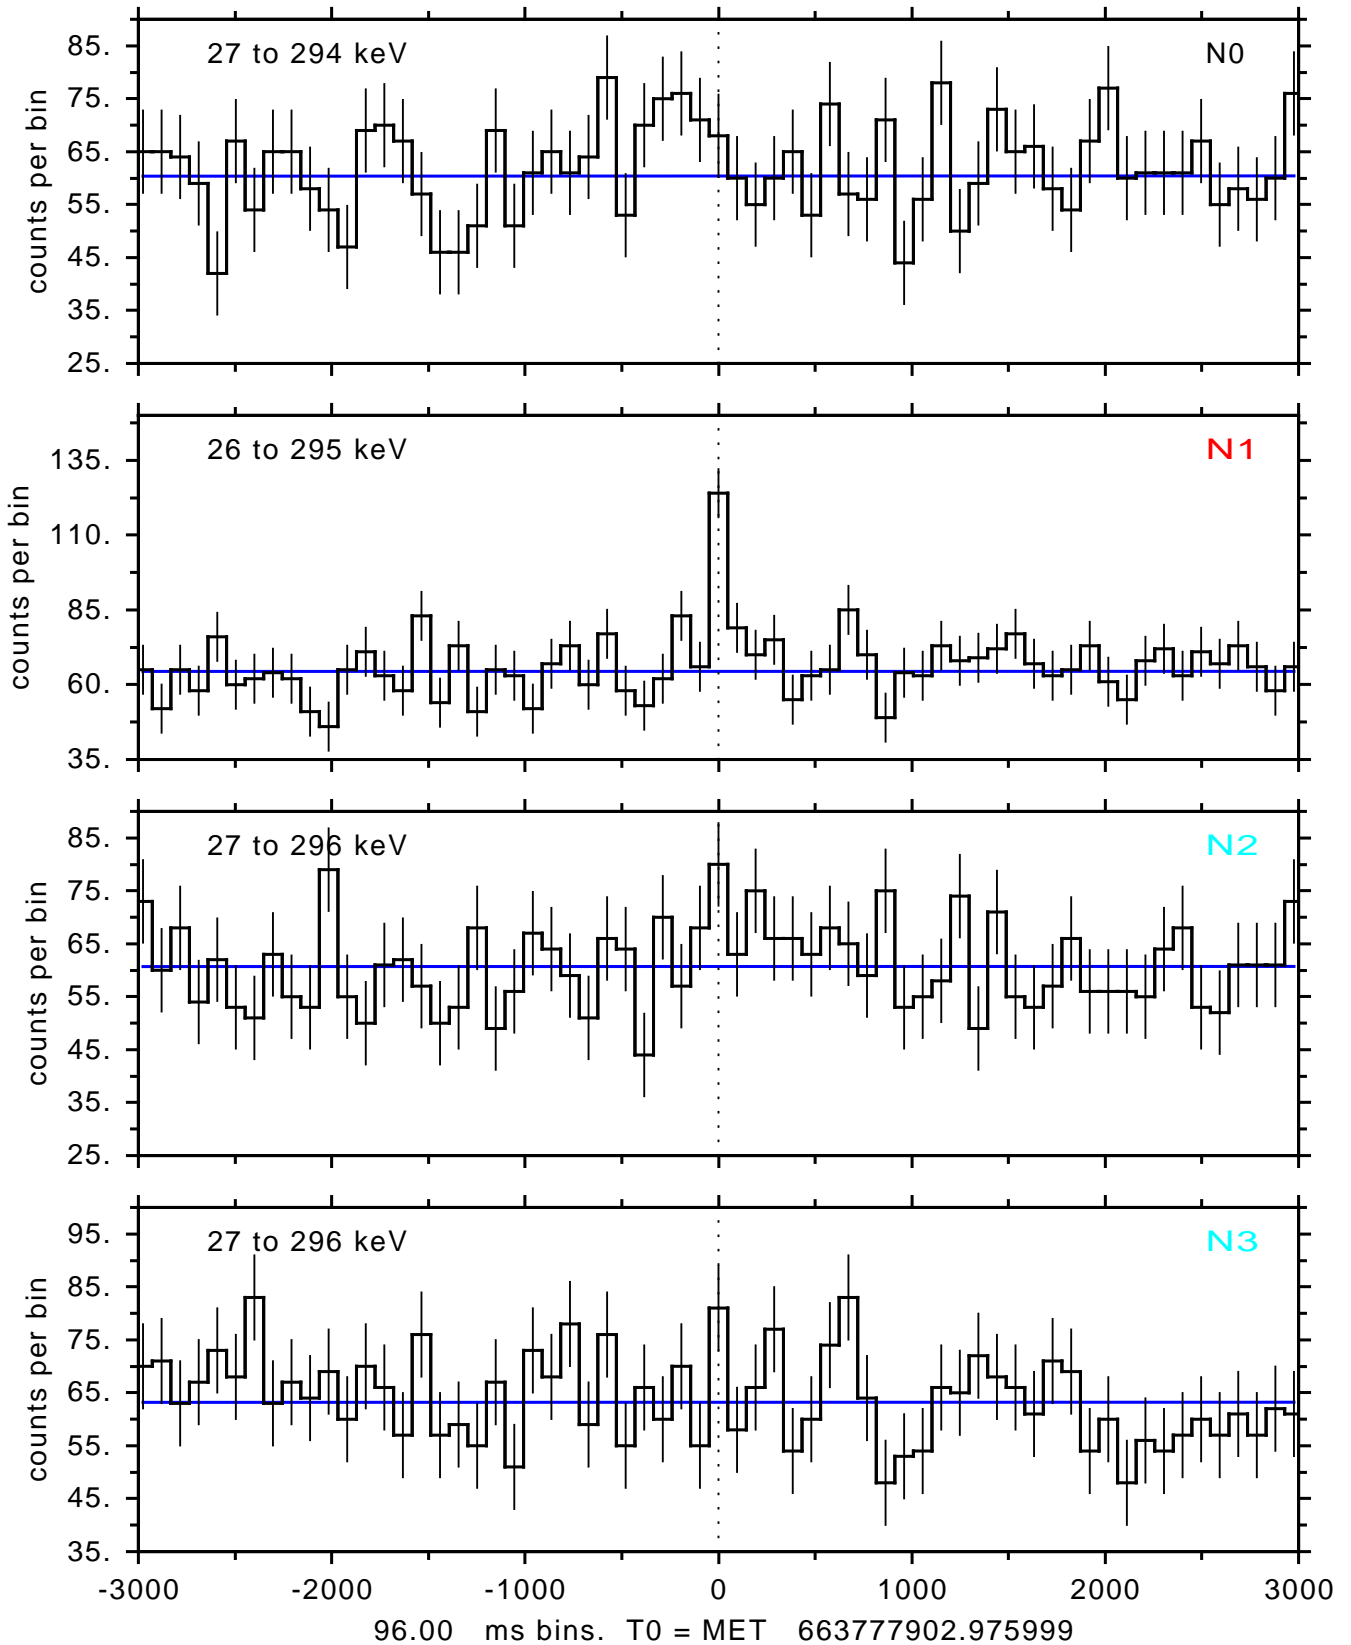

sGRB ver 116b of 2020 Feb 14 run on 2022-01-13 13:50:41  
T0 = 66377902.975999 = 2022-01-13 14:44:57.976000  
Algr: 3: P02 of F0001: glg\_tte\_b0\_220113\_14z\_v00

sGRB ver 116b of 2020 Feb 14 run on 2022-01-13 13:50:41  
T0 = 66377902.975999 = 2022-01-13 14:44:57.976000  
Algr: 3: P02 of F0001: glg\_tte\_b0\_220113\_14z\_v00

sGRB ver 116b of 2020 Feb 14 run on 2022-01-13 13:50:41  
T0 = 66377902.975999 = 2022-01-13 14:44:57.976000  
Algr: 3: P02 of F0001: glg\_tte\_b0\_220113\_14z\_v00

sGRB ver 116b of 2020 Feb 14 run on 2022-01-13 13:50:41  
T0 = 663777902.975999 = 2022-01-13 14:44:57.976000  
Algr: 3: P02 of F0001: glg\_tte\_b0\_220113\_14z\_v00