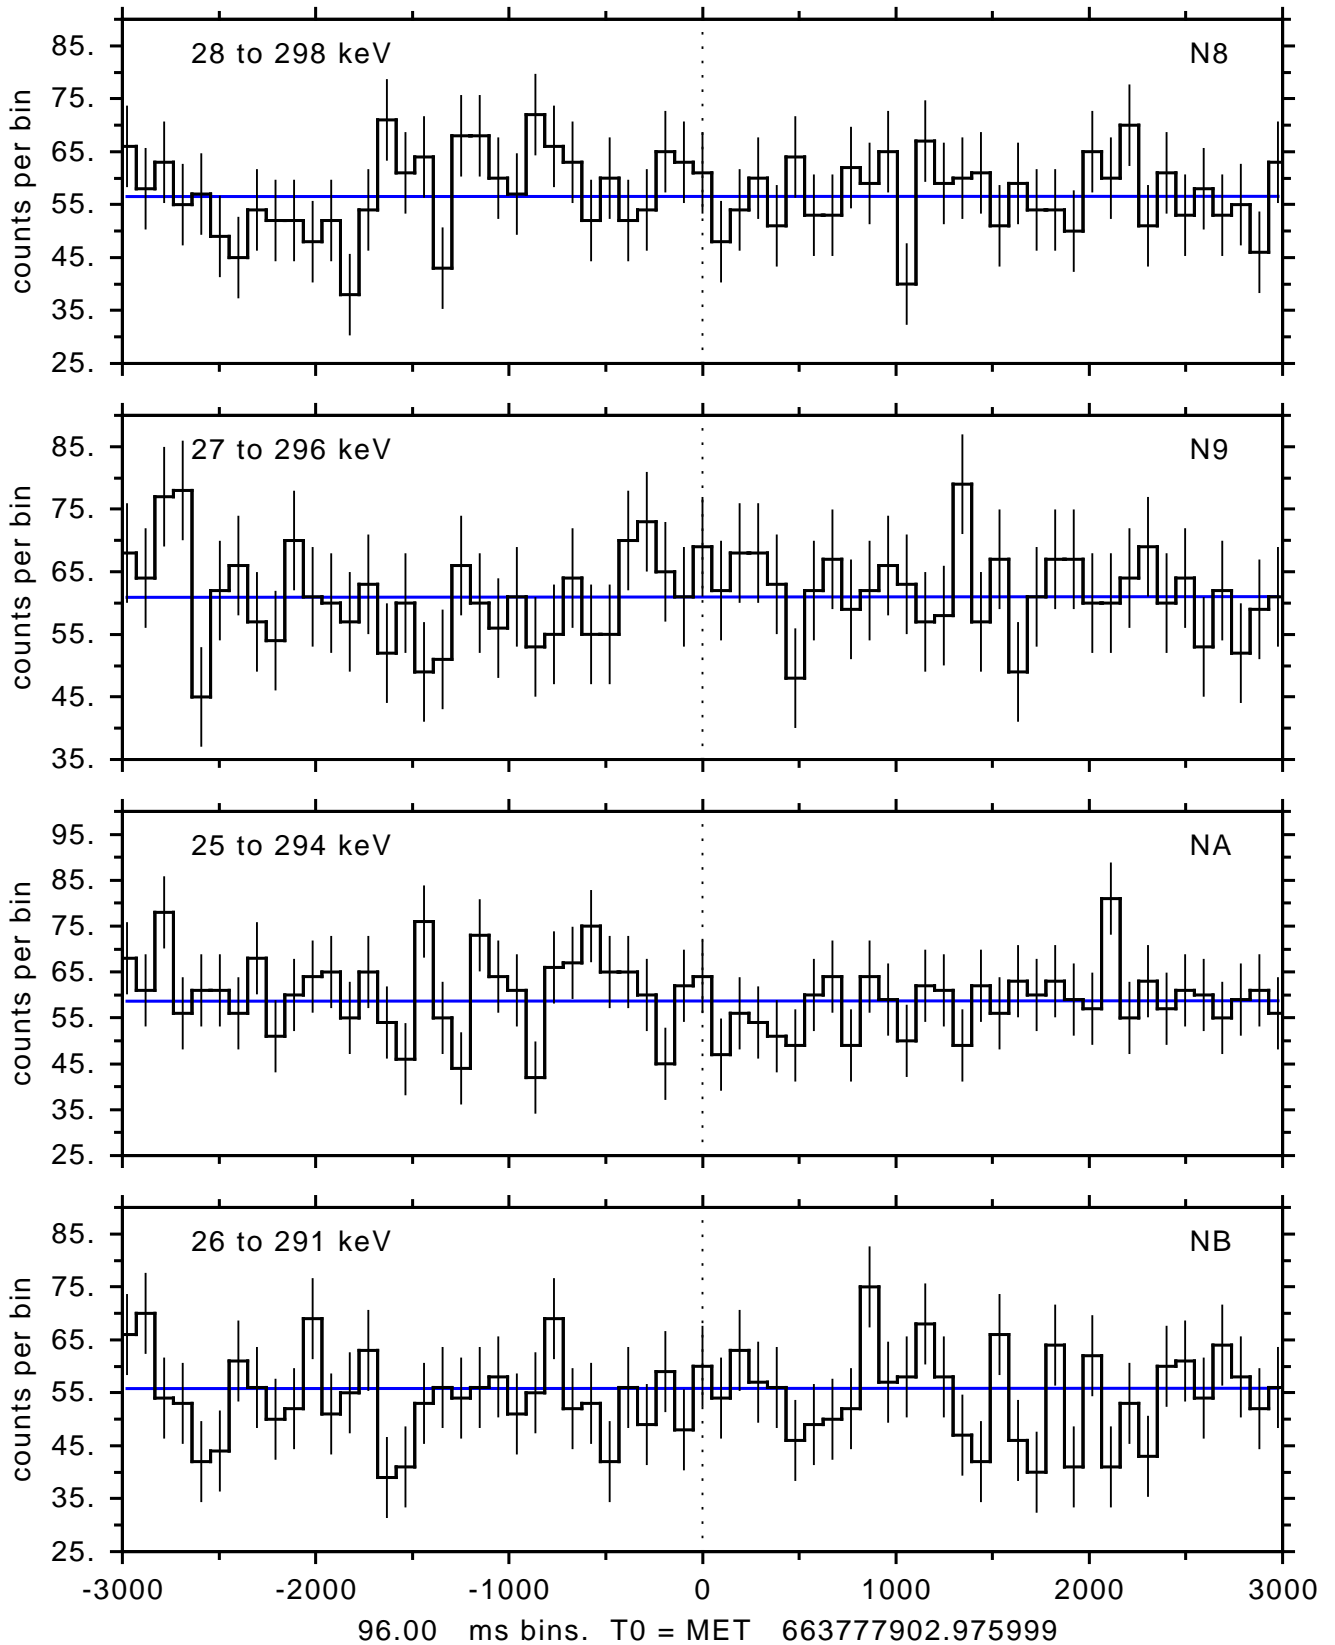

sGRB ver 116b of 2020 Feb 14 run on 2022-01-13 13:50:41  
T0 = 66377902.975999 = 2022-01-13 14:44:57.976000  
Algr: 3: P02 of F0001: glg\_tte\_b0\_220113\_14z\_v00

sGRB ver 116b of 2020 Feb 14 run on 2022-01-13 13:50:41  
T0 = 66377902.975999 = 2022-01-13 14:44:57.976000  
Algr: 3: P02 of F0001: glg\_tte\_b0\_220113\_14z\_v00

sGRB ver 116b of 2020 Feb 14 run on 2022-01-13 13:50:41  
T0 = 66377902.975999 = 2022-01-13 14:44:57.976000  
Algr: 3: P02 of F0001: glg\_tte\_b0\_220113\_14z\_v00

sGRB ver 116b of 2020 Feb 14 run on 2022-01-13 13:50:41  
T0 = 663777902.975999 = 2022-01-13 14:44:57.976000  
Algr: 3: P02 of F0001: glg\_tte\_b0\_220113\_14z\_v00