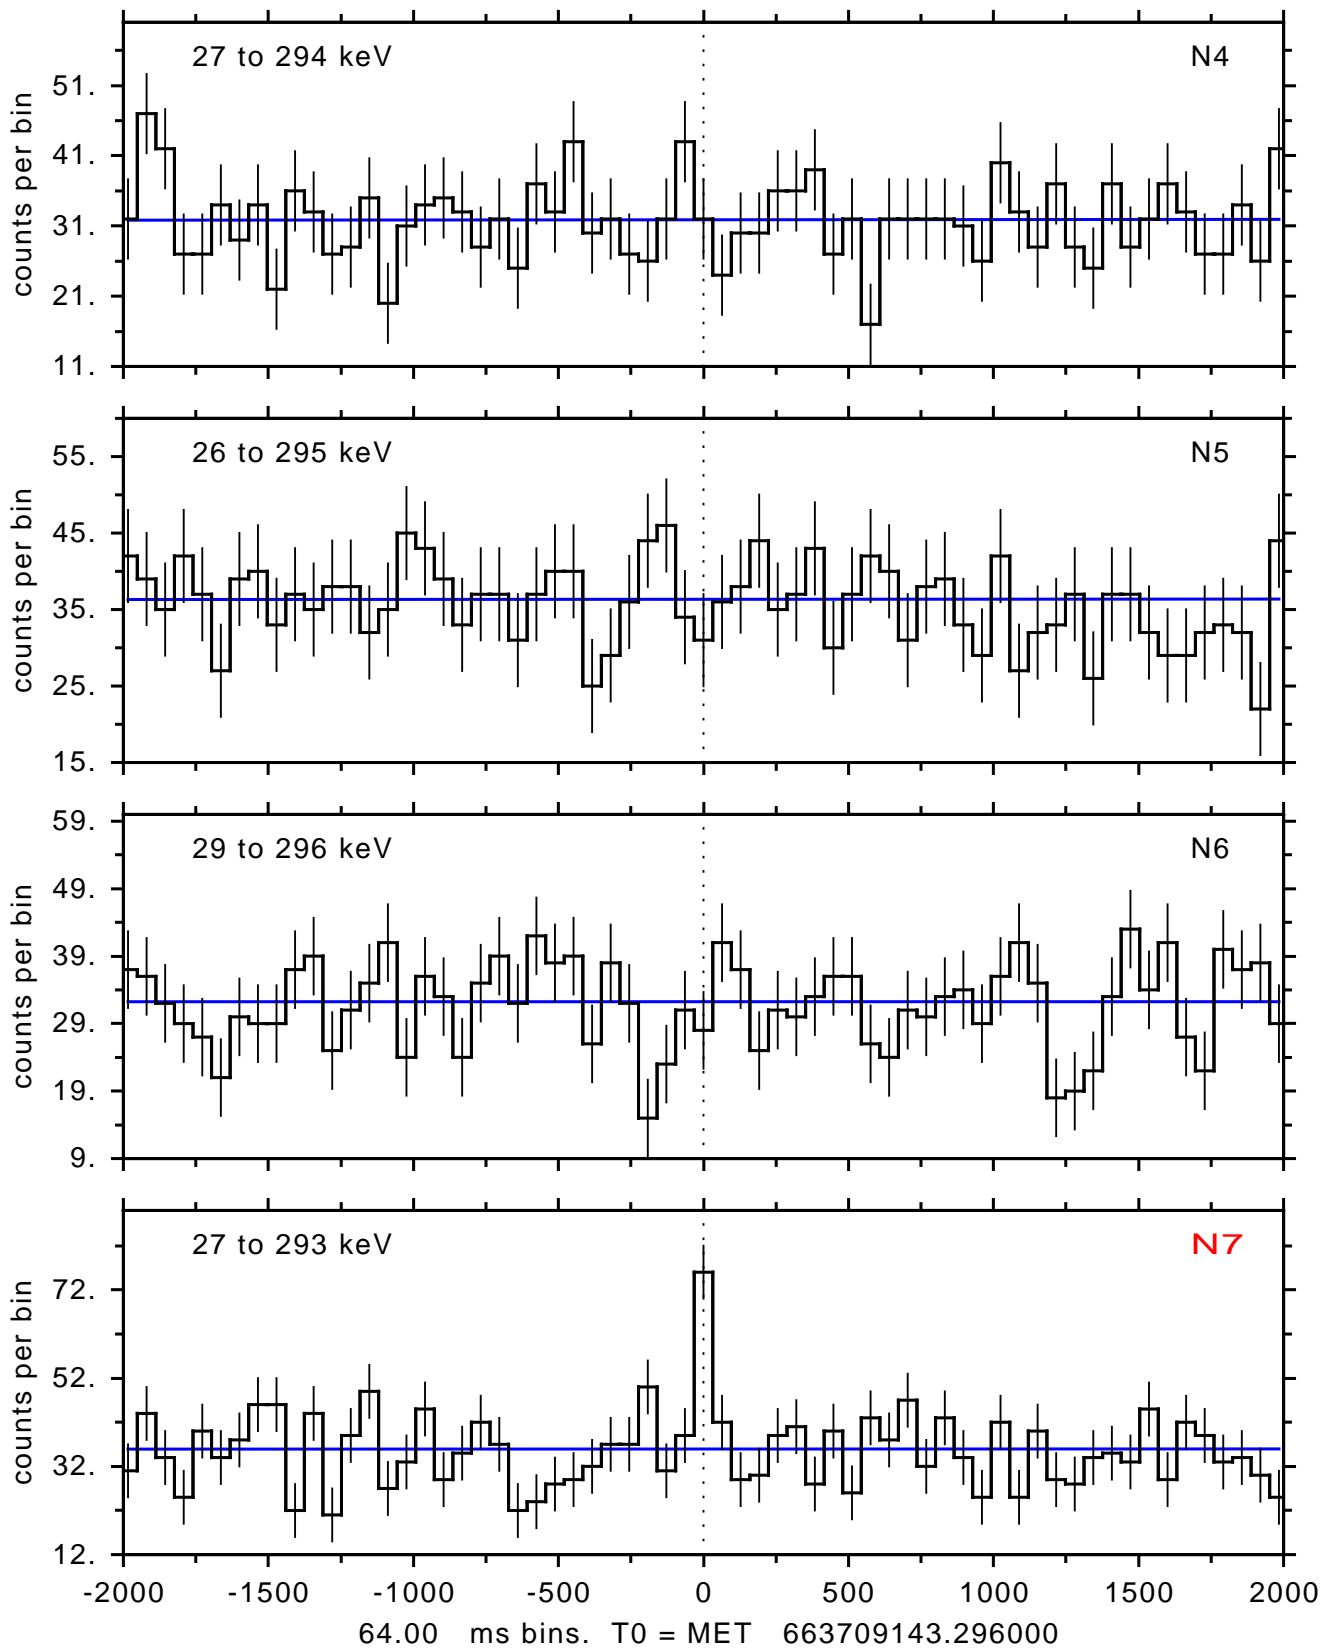

sGRB ver 116b of 2020 Feb 14 run on 2022-01-12 19:23:24
T0 = 663709143.296000 = 2022-01-12 19:38:58.296000
Algr: 3: P02 of F0001: glg_tte_b0_220112_19z_v00

sGRB ver 116b of 2020 Feb 14 run on 2022-01-12 19:23:24

T0 = 663709143.296000 = 2022-01-12 19:38:58.296000

Algr: 3: P02 of F0001: glg_tte_b0_220112_19z_v00

sGRB ver 116b of 2020 Feb 14 run on 2022-01-12 19:23:24
T0 = 663709143.296000 = 2022-01-12 19:38:58.296000
Algr: 3: P02 of F0001: glg_tte_b0_220112_19z_v00

sGRB ver 116b of 2020 Feb 14 run on 2022-01-12 19:23:24
T0 = 663709143.296000 = 2022-01-12 19:38:58.296000
Algr: 3: P02 of F0001: glg_tte_b0_220112_19z_v00