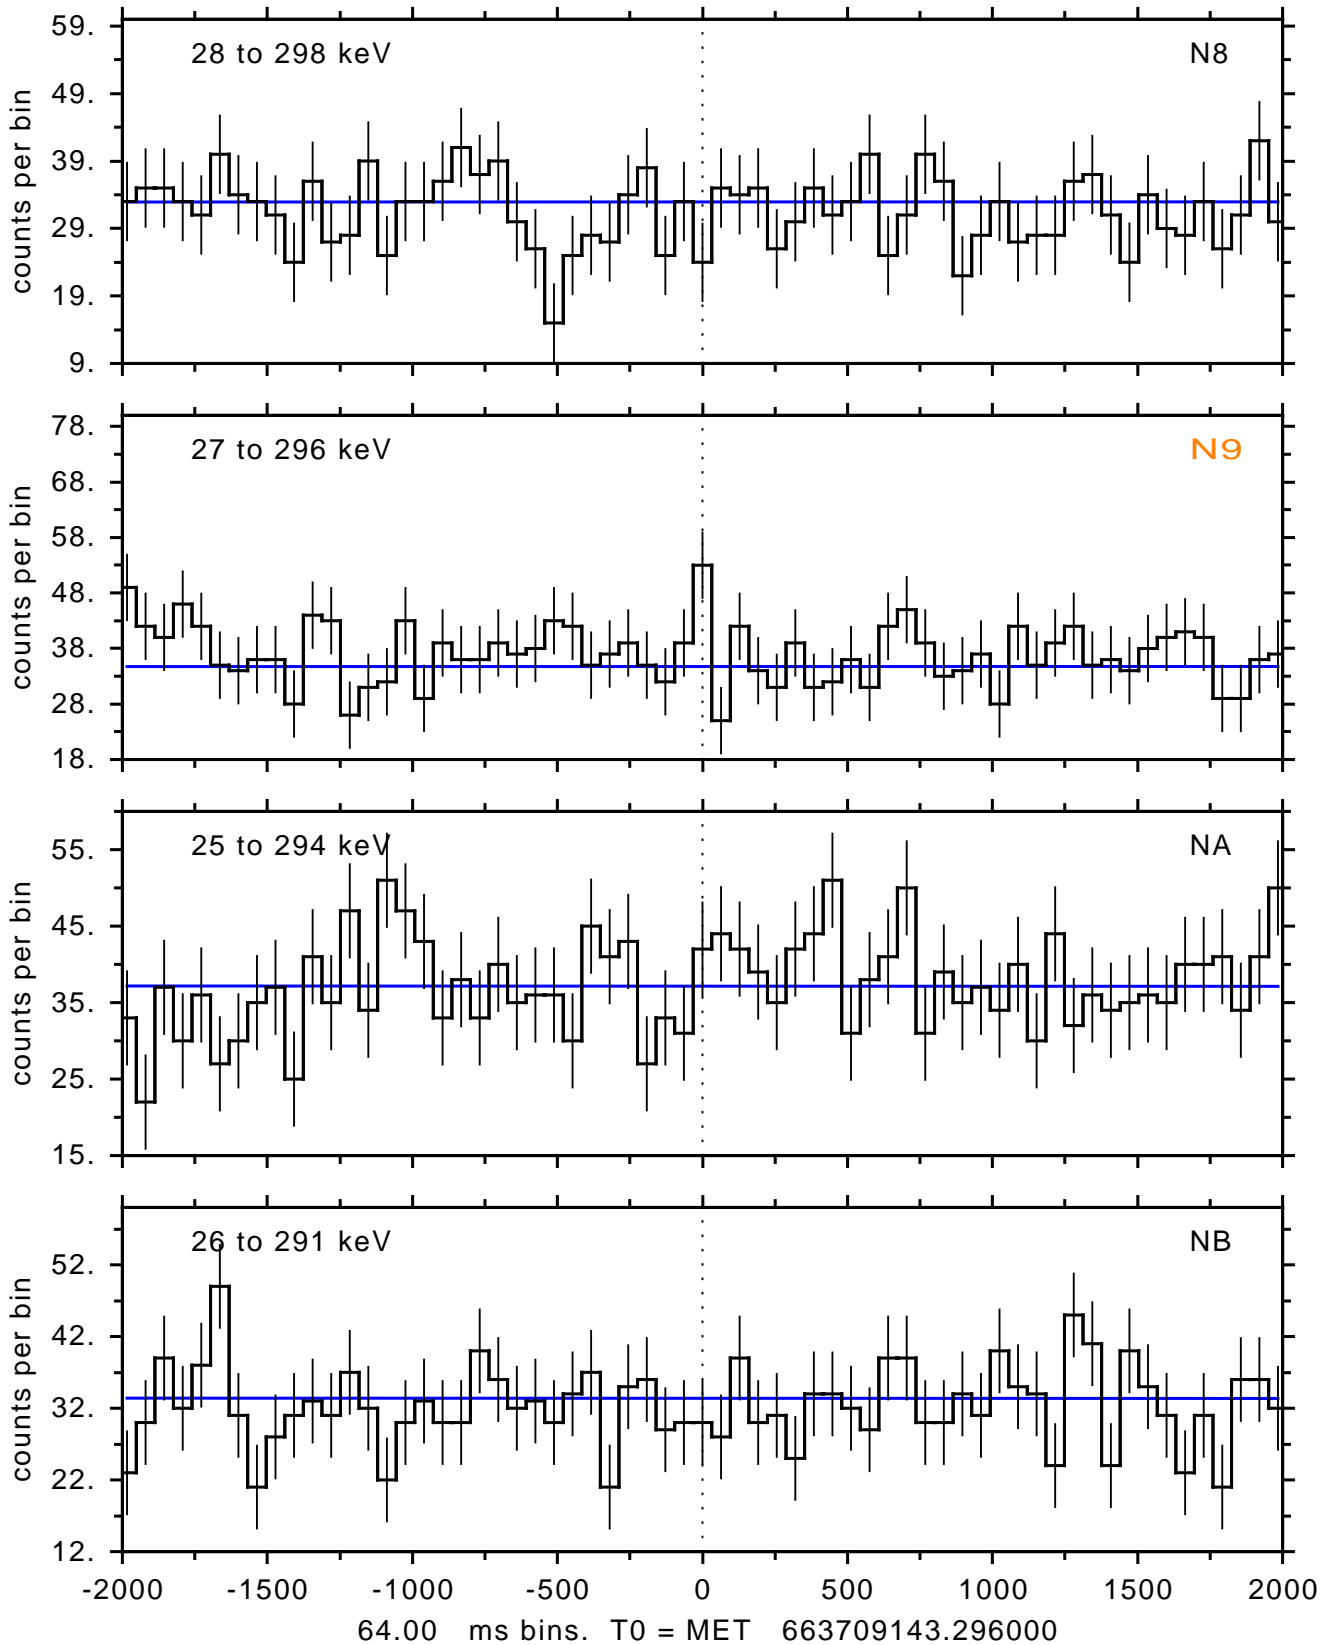

sGRB ver 116b of 2020 Feb 14 run on 2022-01-12 19:23:24
T0 = 663709143.296000 = 2022-01-12 19:38:58.296000
Algr: 3: P02 of F0001: glg_tte_b0_220112_19z_v00

sGRB ver 116b of 2020 Feb 14 run on 2022-01-12 19:23:24

T0 = 663709143.296000 = 2022-01-12 19:38:58.296000

Algr: 3: P02 of F0001: glg_tte_b0_220112_19z_v00

sGRB ver 116b of 2020 Feb 14 run on 2022-01-12 19:23:24
T0 = 663709143.296000 = 2022-01-12 19:38:58.296000
Algr: 3: P02 of F0001: glg_tte_b0_220112_19z_v00

sGRB ver 116b of 2020 Feb 14 run on 2022-01-12 19:23:24
T0 = 663709143.296000 = 2022-01-12 19:38:58.296000
Algr: 3: P02 of F0001: glg_tte_b0_220112_19z_v00