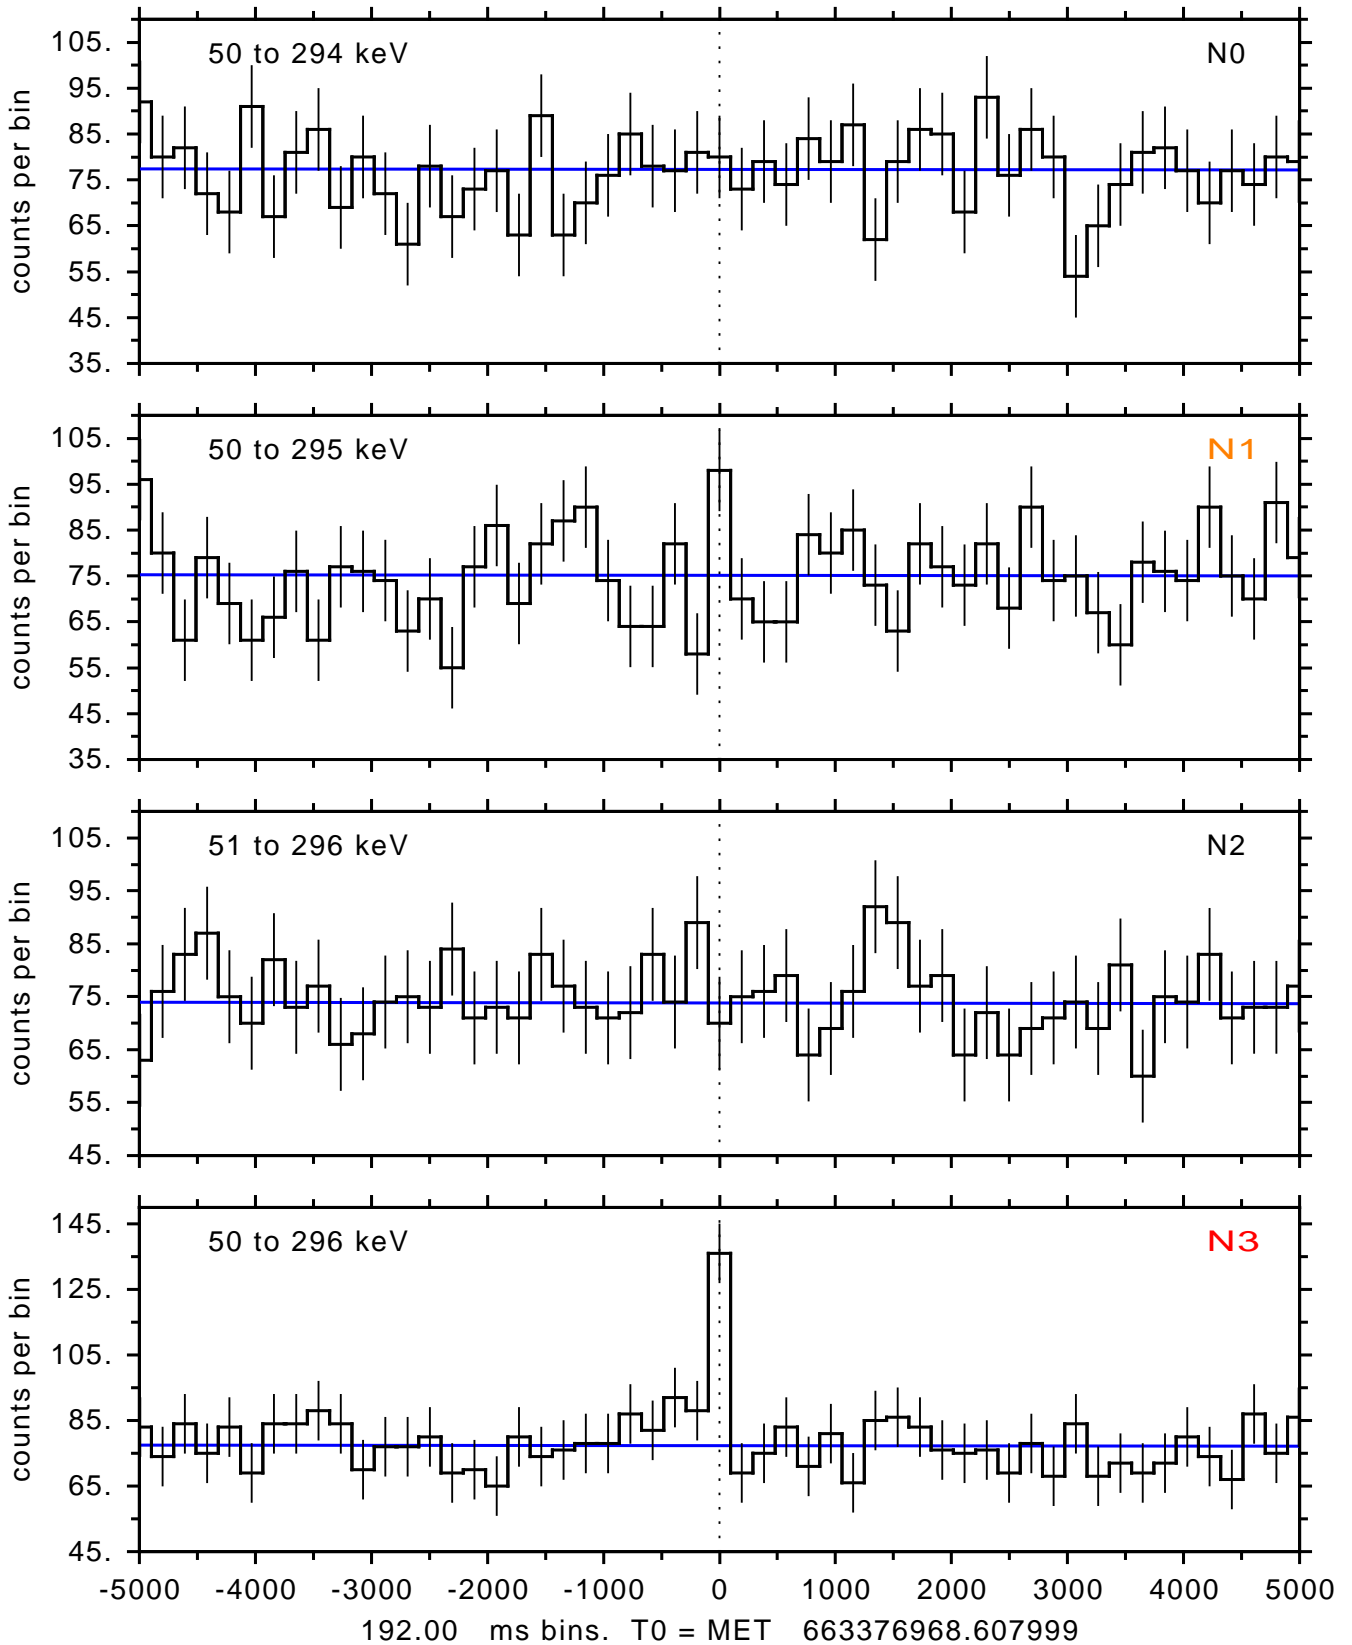

sGRB ver 116b of 2020 Feb 14 run on 2022-01-08 19:57:26
T0 = 663376968.607999 = 2022-01-08 23:22:43.608000
Algr: 4: P01 of F0001: glg_tte_b0_220108_23z_v00

sGRB ver 116b of 2020 Feb 14 run on 2022-01-08 19:57:26
T0 = 663376968.607999 = 2022-01-08 23:22:43.608000
Algr: 4: P01 of F0001: glg_tte_b0_220108_23z_v00