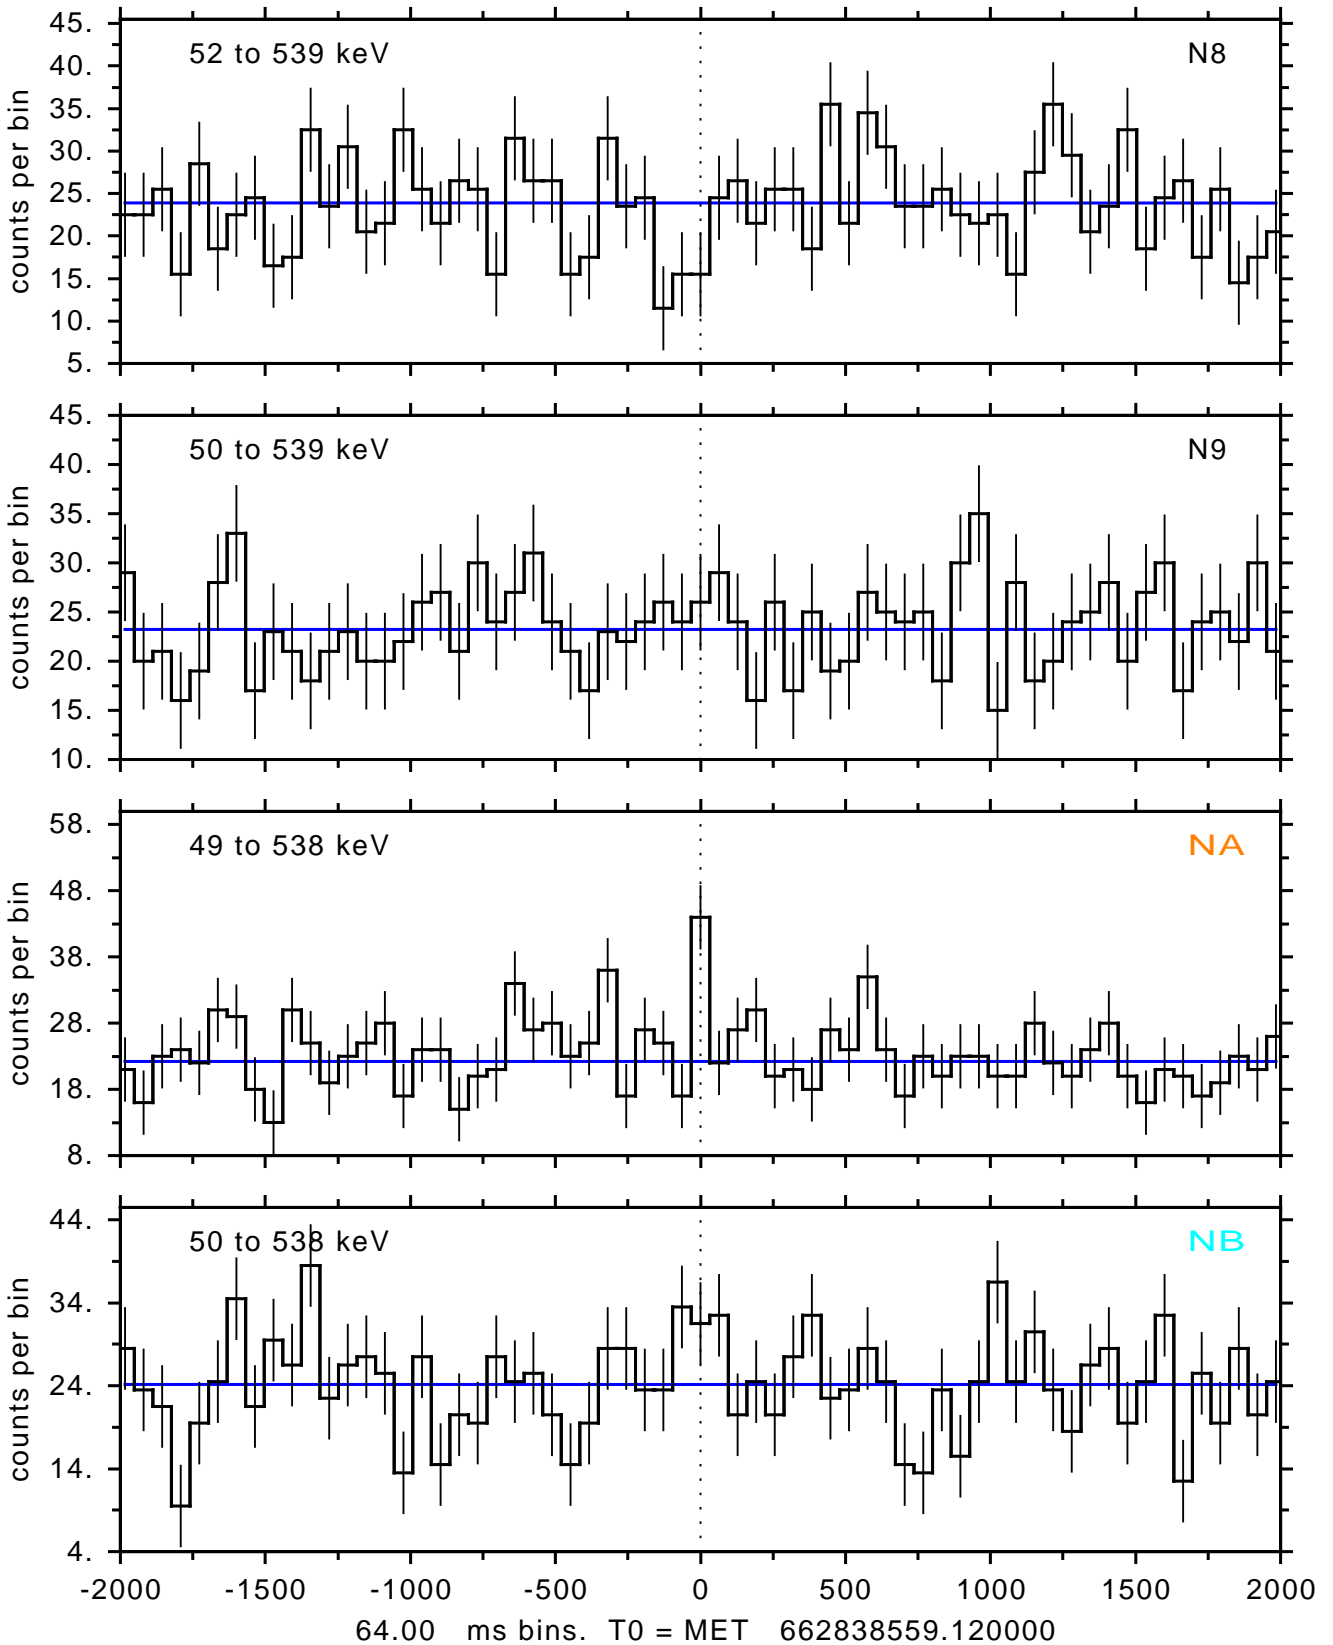

sGRB ver 116b of 2020 Feb 14 run on 2022-01-04 12:36:55
T0 = 66283859.120000 = 2022-01-02 17:49:14.120000
Algr: 2: P01 of F0001: glg_tte_b0_220102_17z_v00

sGRB ver 116b of 2020 Feb 14 run on 2022-01-04 12:36:55
T0 = 66283859.120000 = 2022-01-02 17:49:14.120000
Algr: 2: P01 of F0001: glg_tte_b0_220102_17z_v00

sGRB ver 116b of 2020 Feb 14 run on 2022-01-04 12:36:55
T0 = 66283859.120000 = 2022-01-02 17:49:14.120000
Algr: 2: P01 of F0001: glg_tte_b0_220102_17z_v00

sGRB ver 116b of 2020 Feb 14 run on 2022-01-04 12:36:55
T0 = 662838559.120000 = 2022-01-02 17:49:14.120000
Algr: 2: P01 of F0001: glg_tte_b0_220102_17z_v00