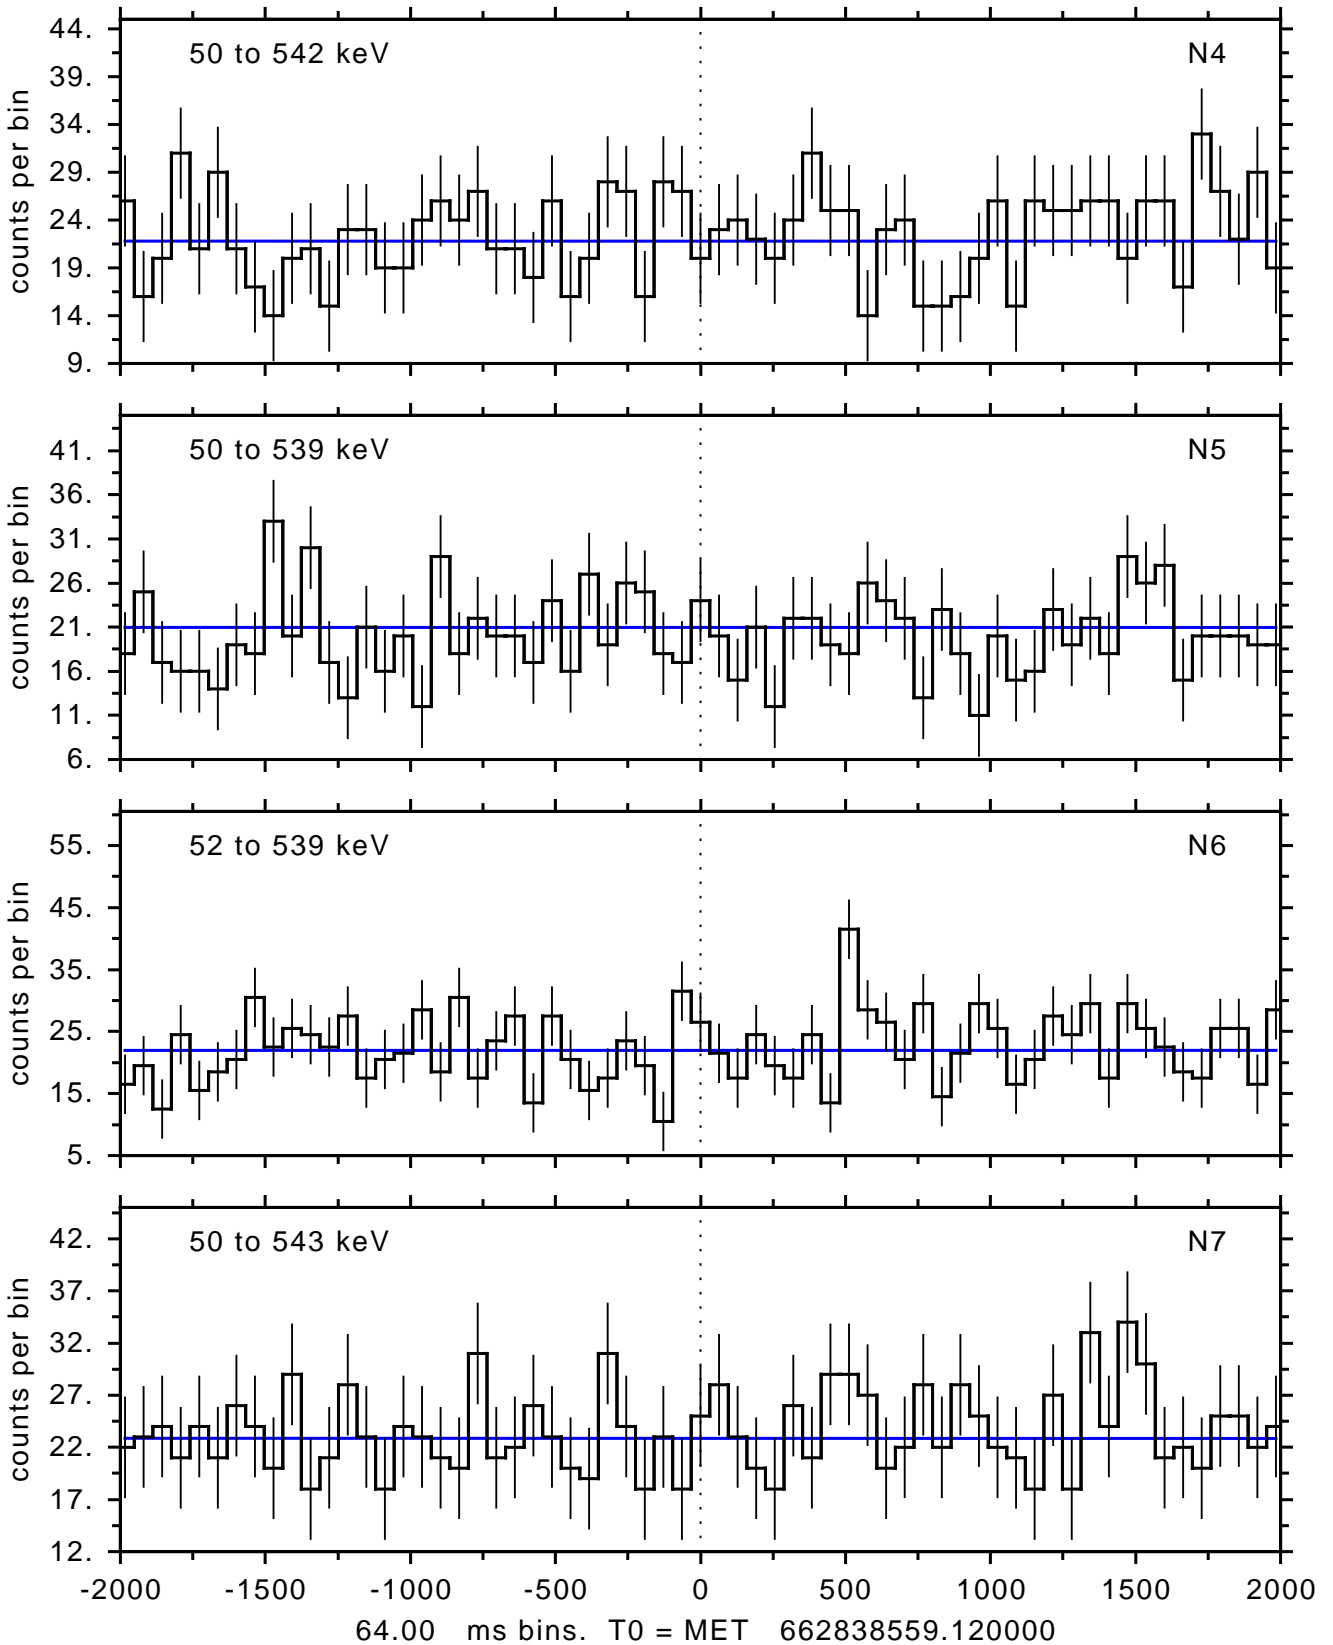

sGRB ver 116b of 2020 Feb 14 run on 2022-01-04 12:36:55
T0 = 66283859.120000 = 2022-01-02 17:49:14.120000
Algr: 2: P01 of F0001: glg_tte_b0_220102_17z_v00

sGRB ver 116b of 2020 Feb 14 run on 2022-01-04 12:36:55
T0 = 66283859.120000 = 2022-01-02 17:49:14.120000
Algr: 2: P01 of F0001: glg_tte_b0_220102_17z_v00

sGRB ver 116b of 2020 Feb 14 run on 2022-01-04 12:36:55
T0 = 66283859.120000 = 2022-01-02 17:49:14.120000
Algr: 2: P01 of F0001: glg_tte_b0_220102_17z_v00

sGRB ver 116b of 2020 Feb 14 run on 2022-01-04 12:36:55
T0 = 662838559.120000 = 2022-01-02 17:49:14.120000
Algr: 2: P01 of F0001: glg_tte_b0_220102_17z_v00