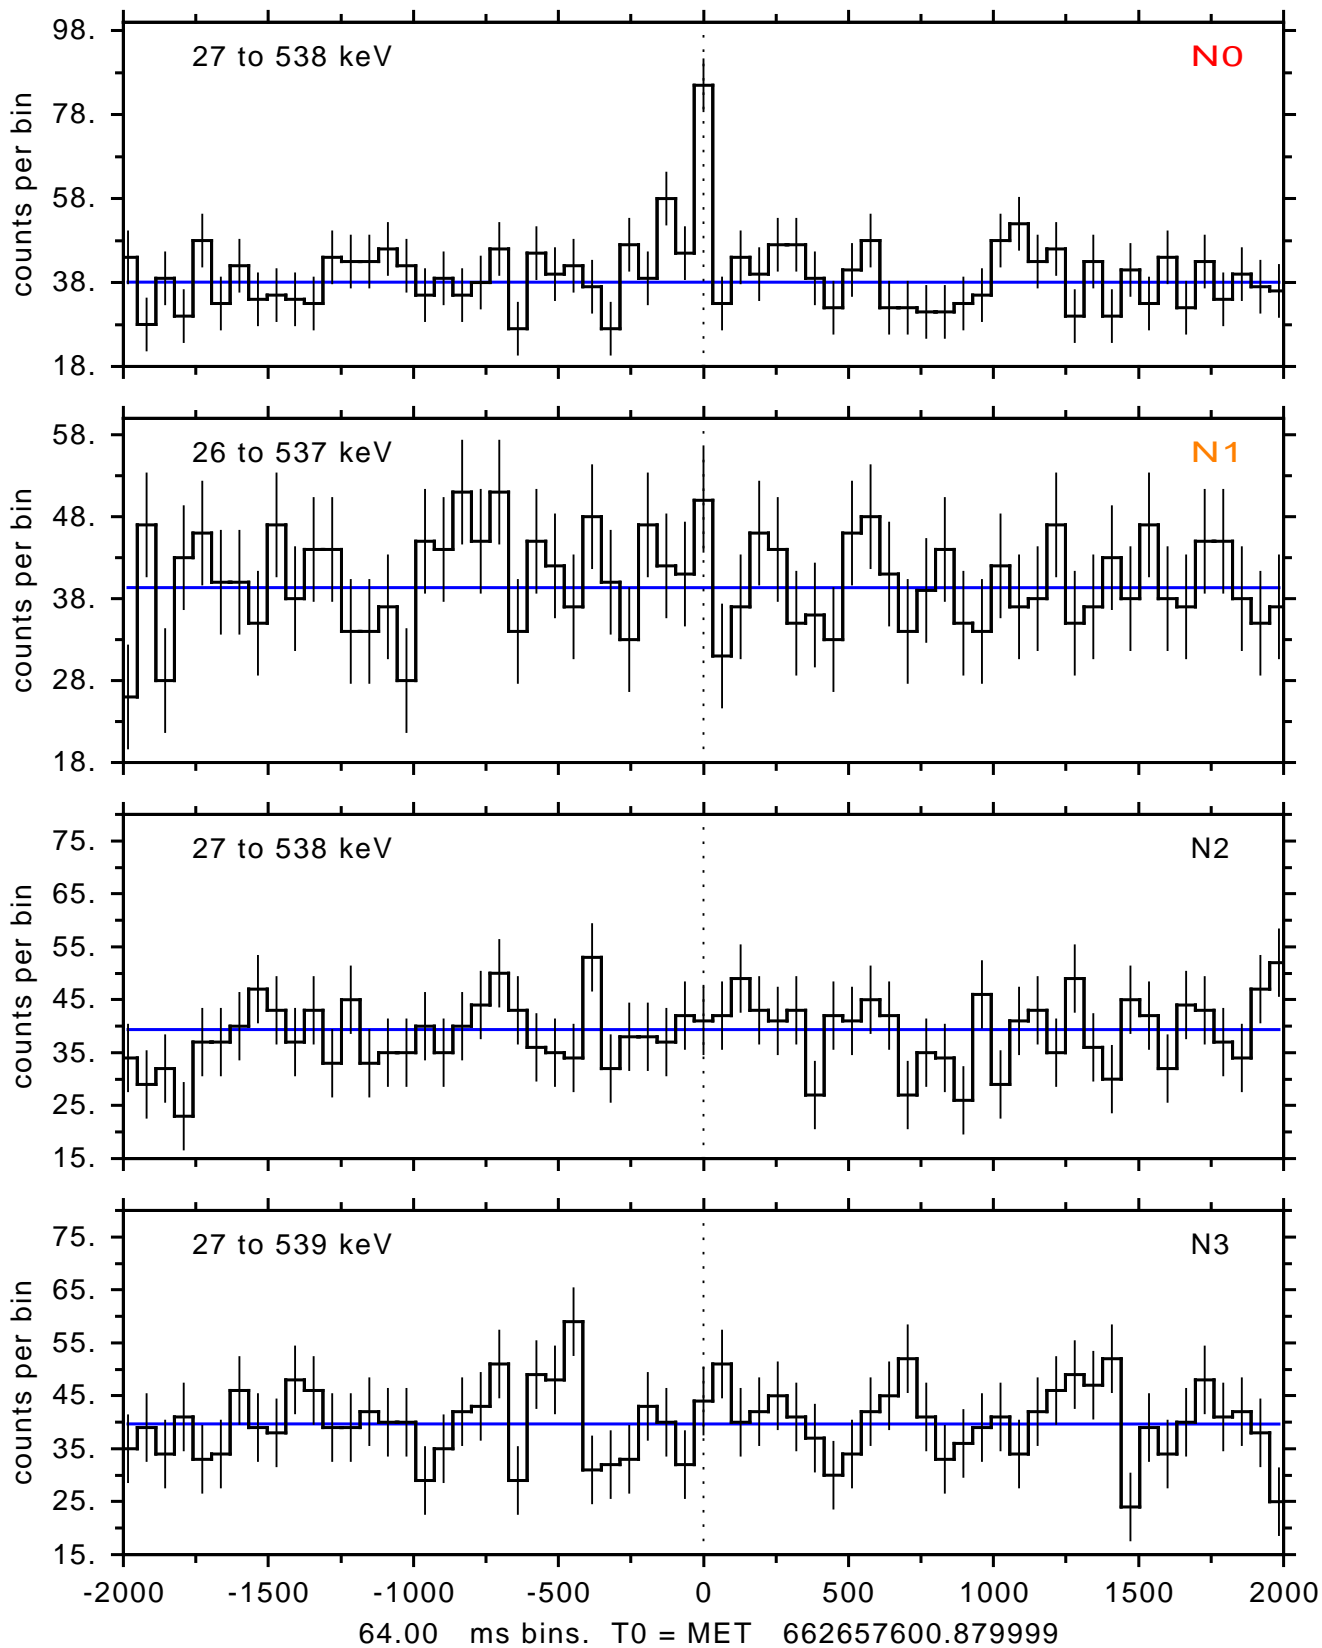

sGRB ver 116b of 2020 Feb 14 run on 2021-12-31 13:05:40

T0 = 662657600.879999 = 2021-12-31 15:33:15.880000

Algr: 1: P01 of F0001: glg\_tte\_b0\_211231\_15z\_v00

sGRB ver 116b of 2020 Feb 14 run on 2021-12-31 13:05:40

T0 = 662657600.879999 = 2021-12-31 15:33:15.880000

Algr: 1: P01 of F0001: glg\_tte\_b0\_211231\_15z\_v00

sGRB ver 116b of 2020 Feb 14 run on 2021-12-31 13:05:40  
T0 = 662657600.879999 = 2021-12-31 15:33:15.880000  
Algr: 1: P01 of F0001: glg\_tte\_b0\_211231\_15z\_v00

sGRB ver 116b of 2020 Feb 14 run on 2021-12-31 13:05:40  
T0 = 662657600.879999 = 2021-12-31 15:33:15.880000  
Algr: 1: P01 of F0001: glg\_tte\_b0\_211231\_15z\_v00