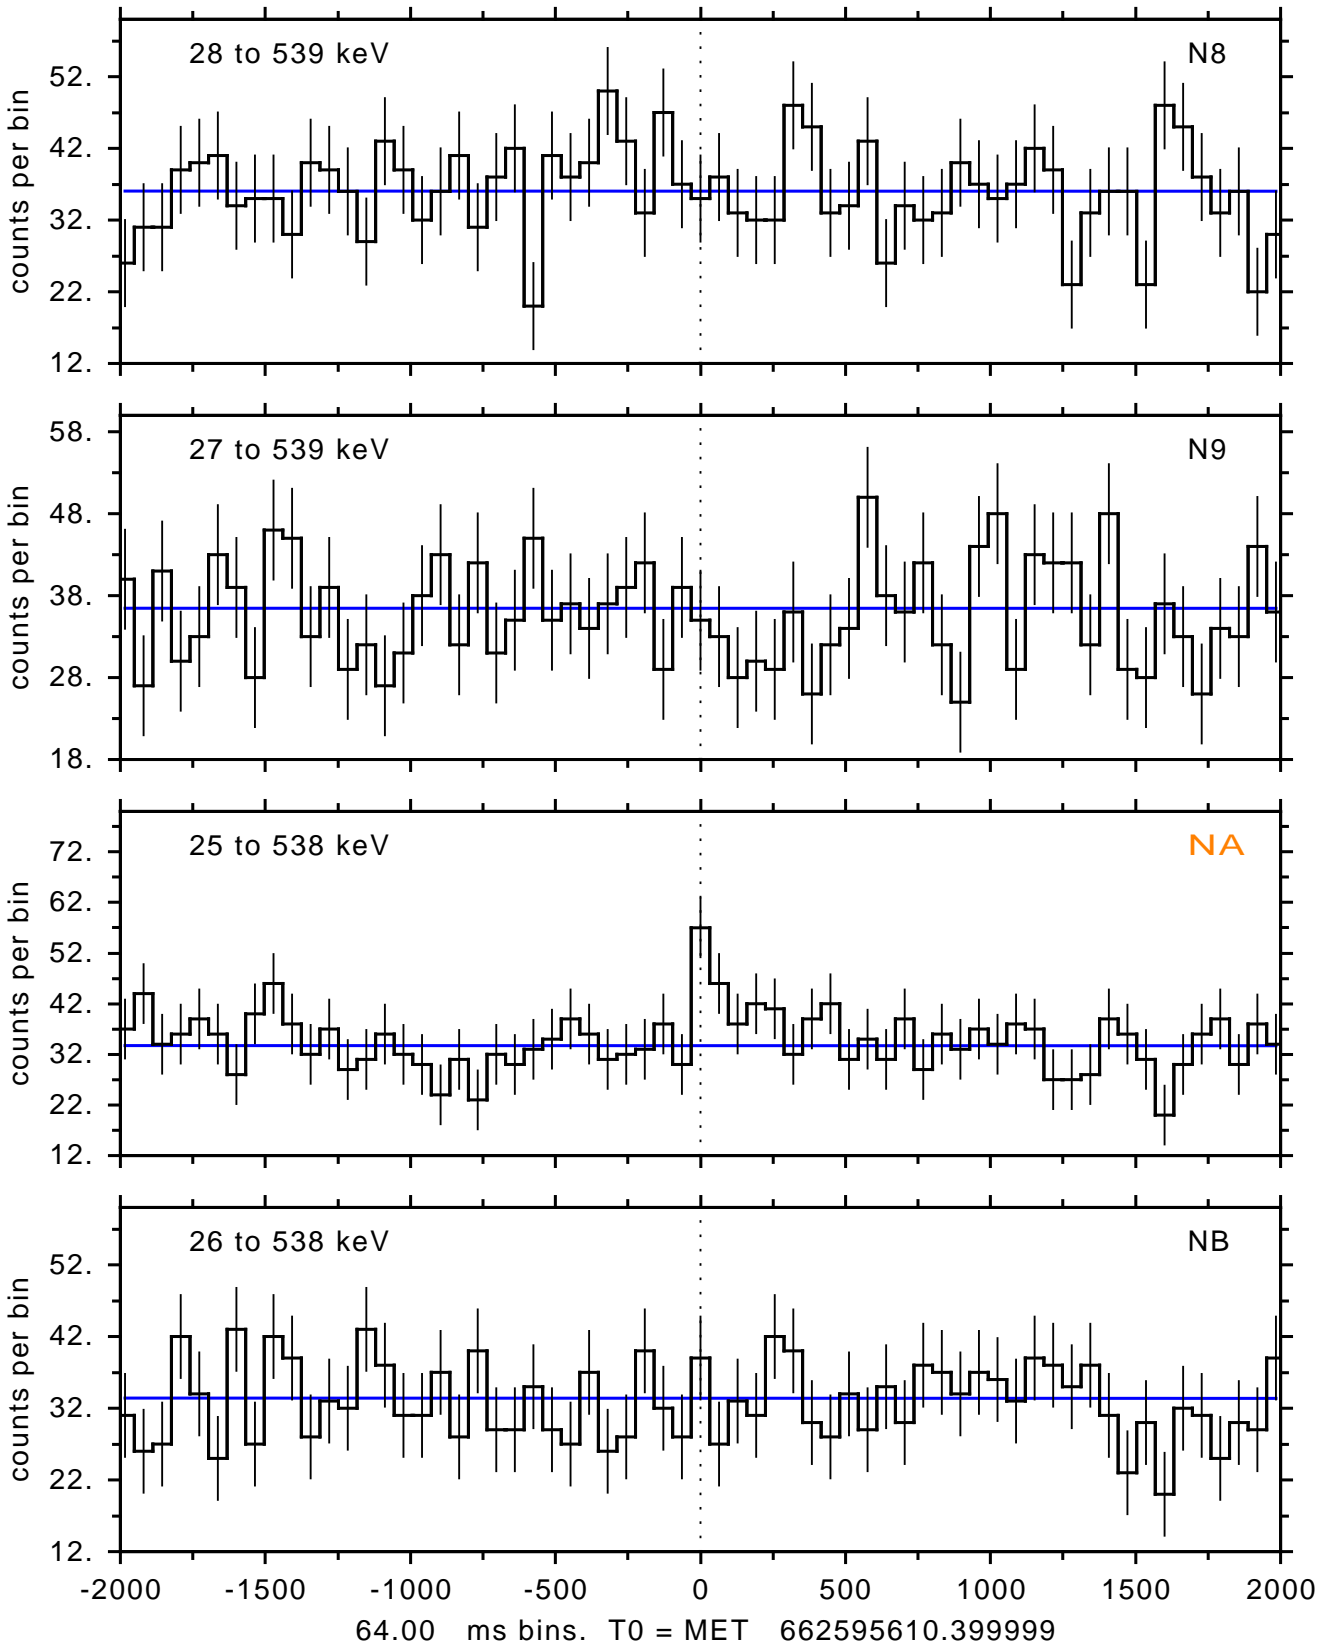

sGRB ver 116b of 2020 Feb 14 run on 2021-12-30 22:05:40
T0 = 662595610.399999 = 2021-12-30 22:20:05.400000
Algr: 1: P01 of F0001: glg_tte_b0_211230_22z_v00

sGRB ver 116b of 2020 Feb 14 run on 2021-12-30 22:05:40

T0 = 662595610.399999 = 2021-12-30 22:20:05.400000

Algr: 1: P01 of F0001: glg_tte_b0_211230_22z_v00

sGRB ver 116b of 2020 Feb 14 run on 2021-12-30 22:05:40
T0 = 662595610.399999 = 2021-12-30 22:20:05.400000
Algr: 1: P01 of F0001: glg_tte_b0_211230_22z_v00

sGRB ver 116b of 2020 Feb 14 run on 2021-12-30 22:05:40
T0 = 662595610.399999 = 2021-12-30 22:20:05.400000
Algr: 1: P01 of F0001: glg_tte_b0_211230_22z_v00