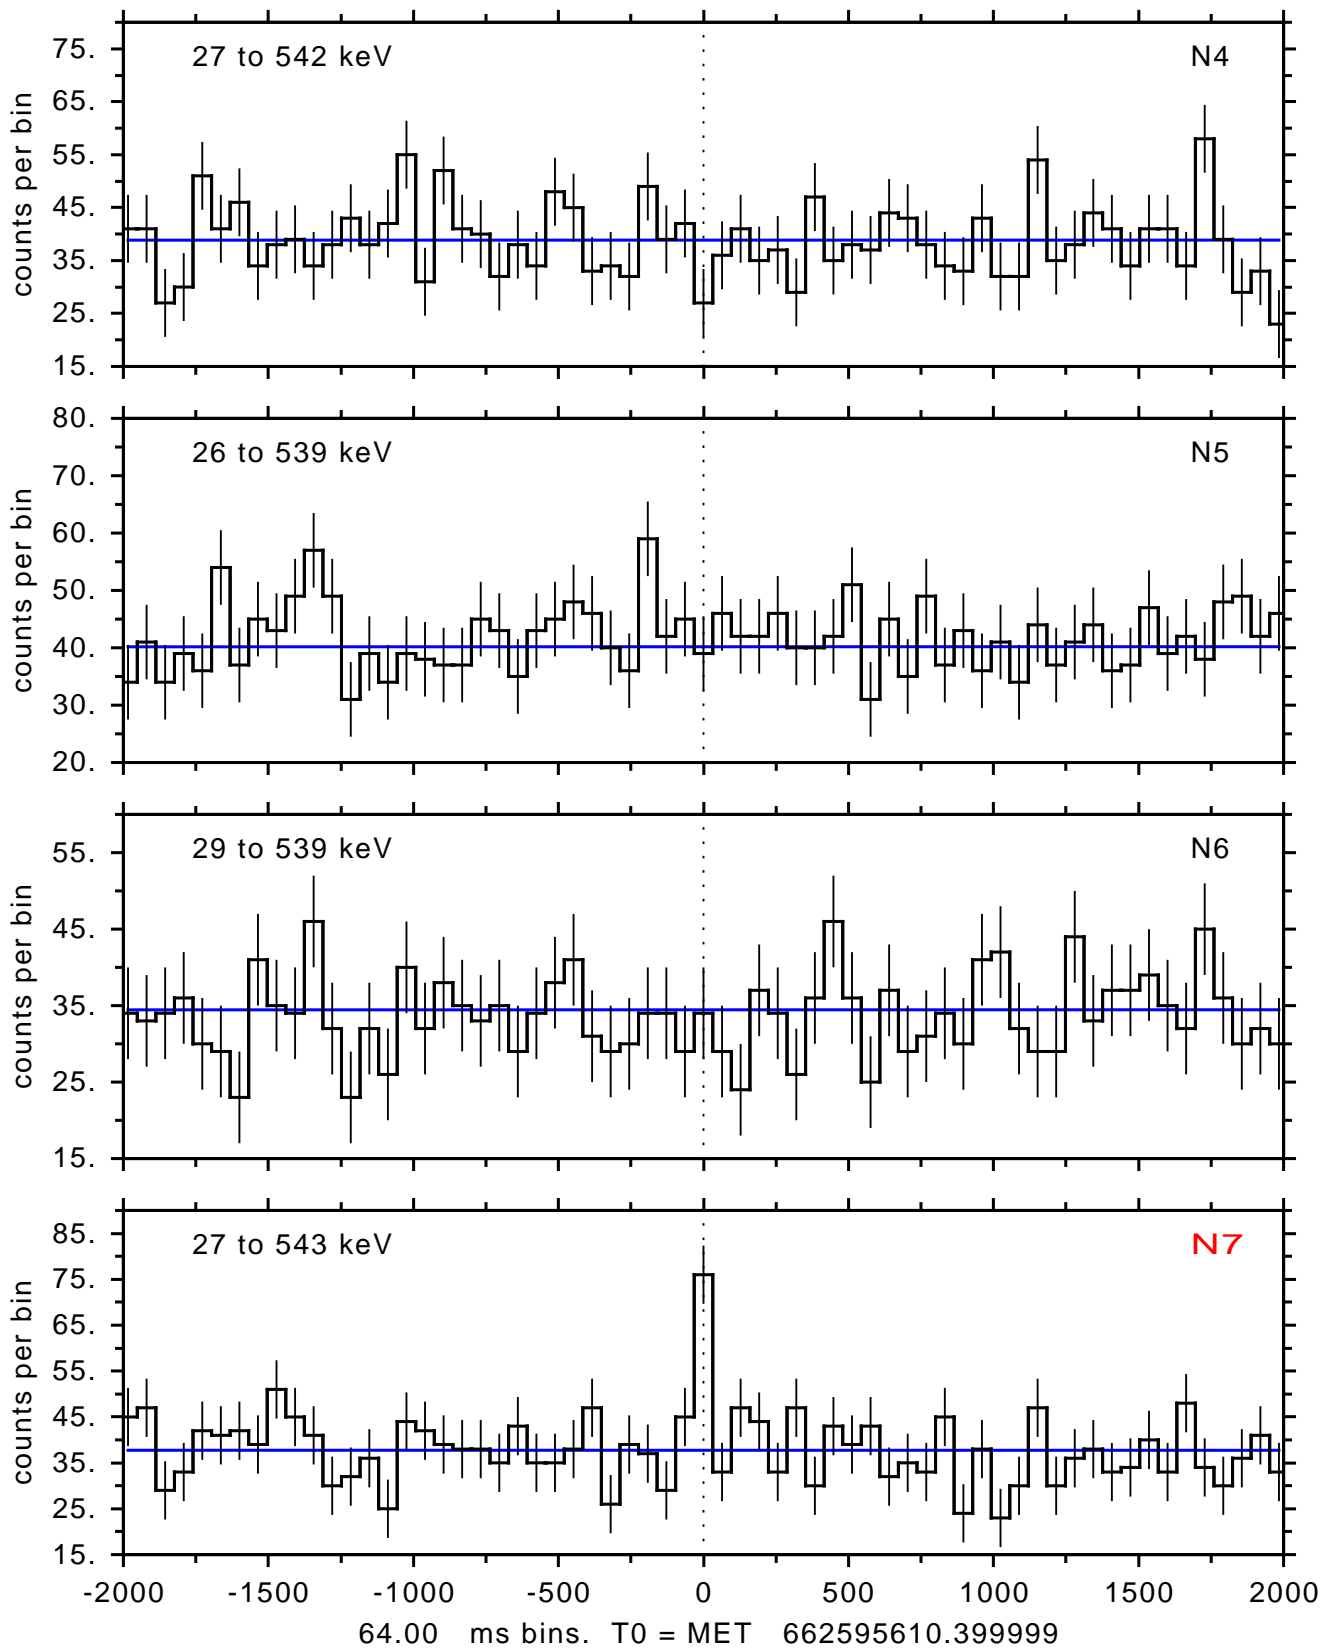

sGRB ver 116b of 2020 Feb 14 run on 2021-12-30 22:05:40
T0 = 662595610.399999 = 2021-12-30 22:20:05.400000
Algr: 1: P01 of F0001: glg_tte_b0_211230_22z_v00

sGRB ver 116b of 2020 Feb 14 run on 2021-12-30 22:05:40

T0 = 662595610.399999 = 2021-12-30 22:20:05.400000

Algr: 1: P01 of F0001: glg_tte_b0_211230_22z_v00

sGRB ver 116b of 2020 Feb 14 run on 2021-12-30 22:05:40
T0 = 662595610.399999 = 2021-12-30 22:20:05.400000
Algr: 1: P01 of F0001: glg_tte_b0_211230_22z_v00

sGRB ver 116b of 2020 Feb 14 run on 2021-12-30 22:05:40
T0 = 662595610.399999 = 2021-12-30 22:20:05.400000
Algr: 1: P01 of F0001: glg_tte_b0_211230_22z_v00