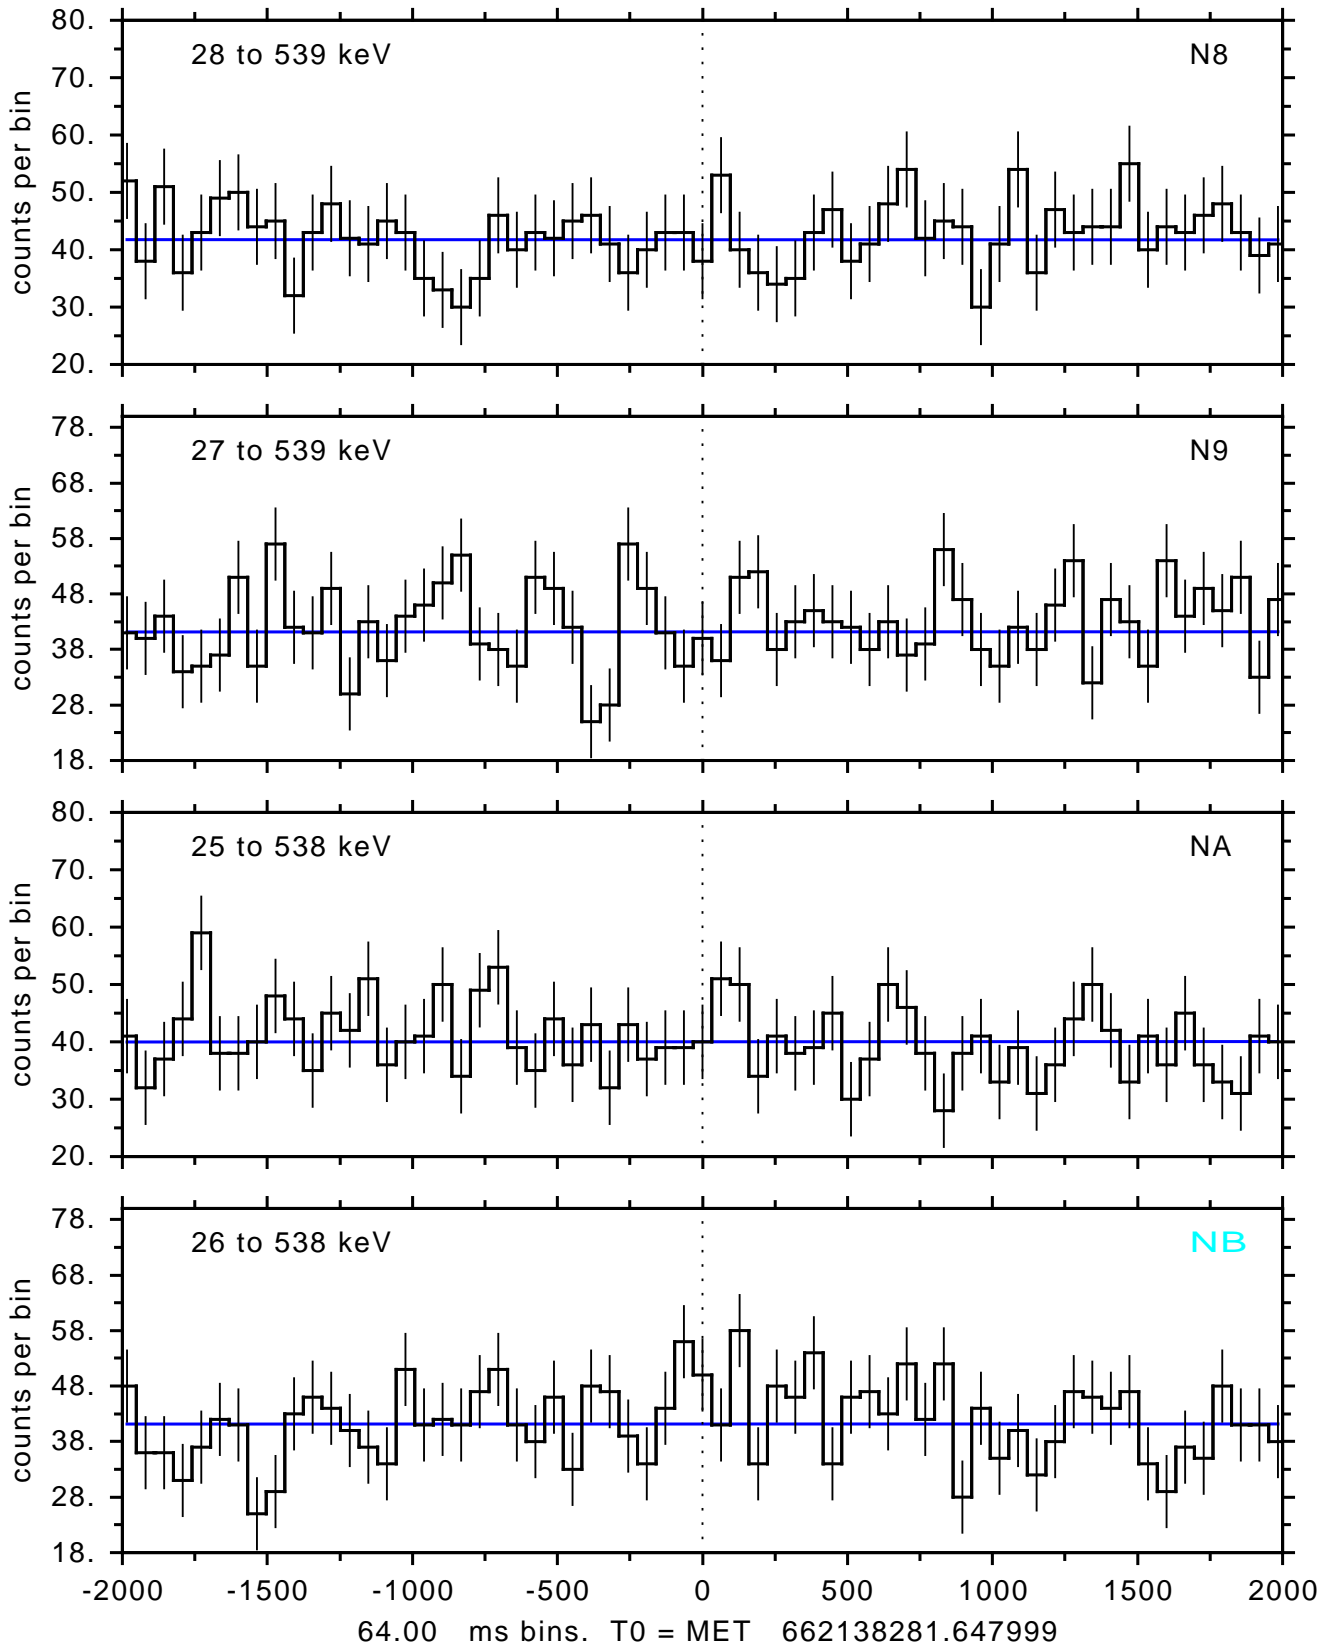

sGRB ver 116b of 2020 Feb 14 run on 2021-12-25 12:57:42  
T0 = 662138281.647999 = 2021-12-25 15:17:56.648000  
Algr: 1: P01 of F0001: glg\_tte\_b0\_211225\_15z\_v00

sGRB ver 116b of 2020 Feb 14 run on 2021-12-25 12:57:42  
T0 = 662138281.647999 = 2021-12-25 15:17:56.648000  
Algr: 1: P01 of F0001: glg\_tte\_b0\_211225\_15z\_v00