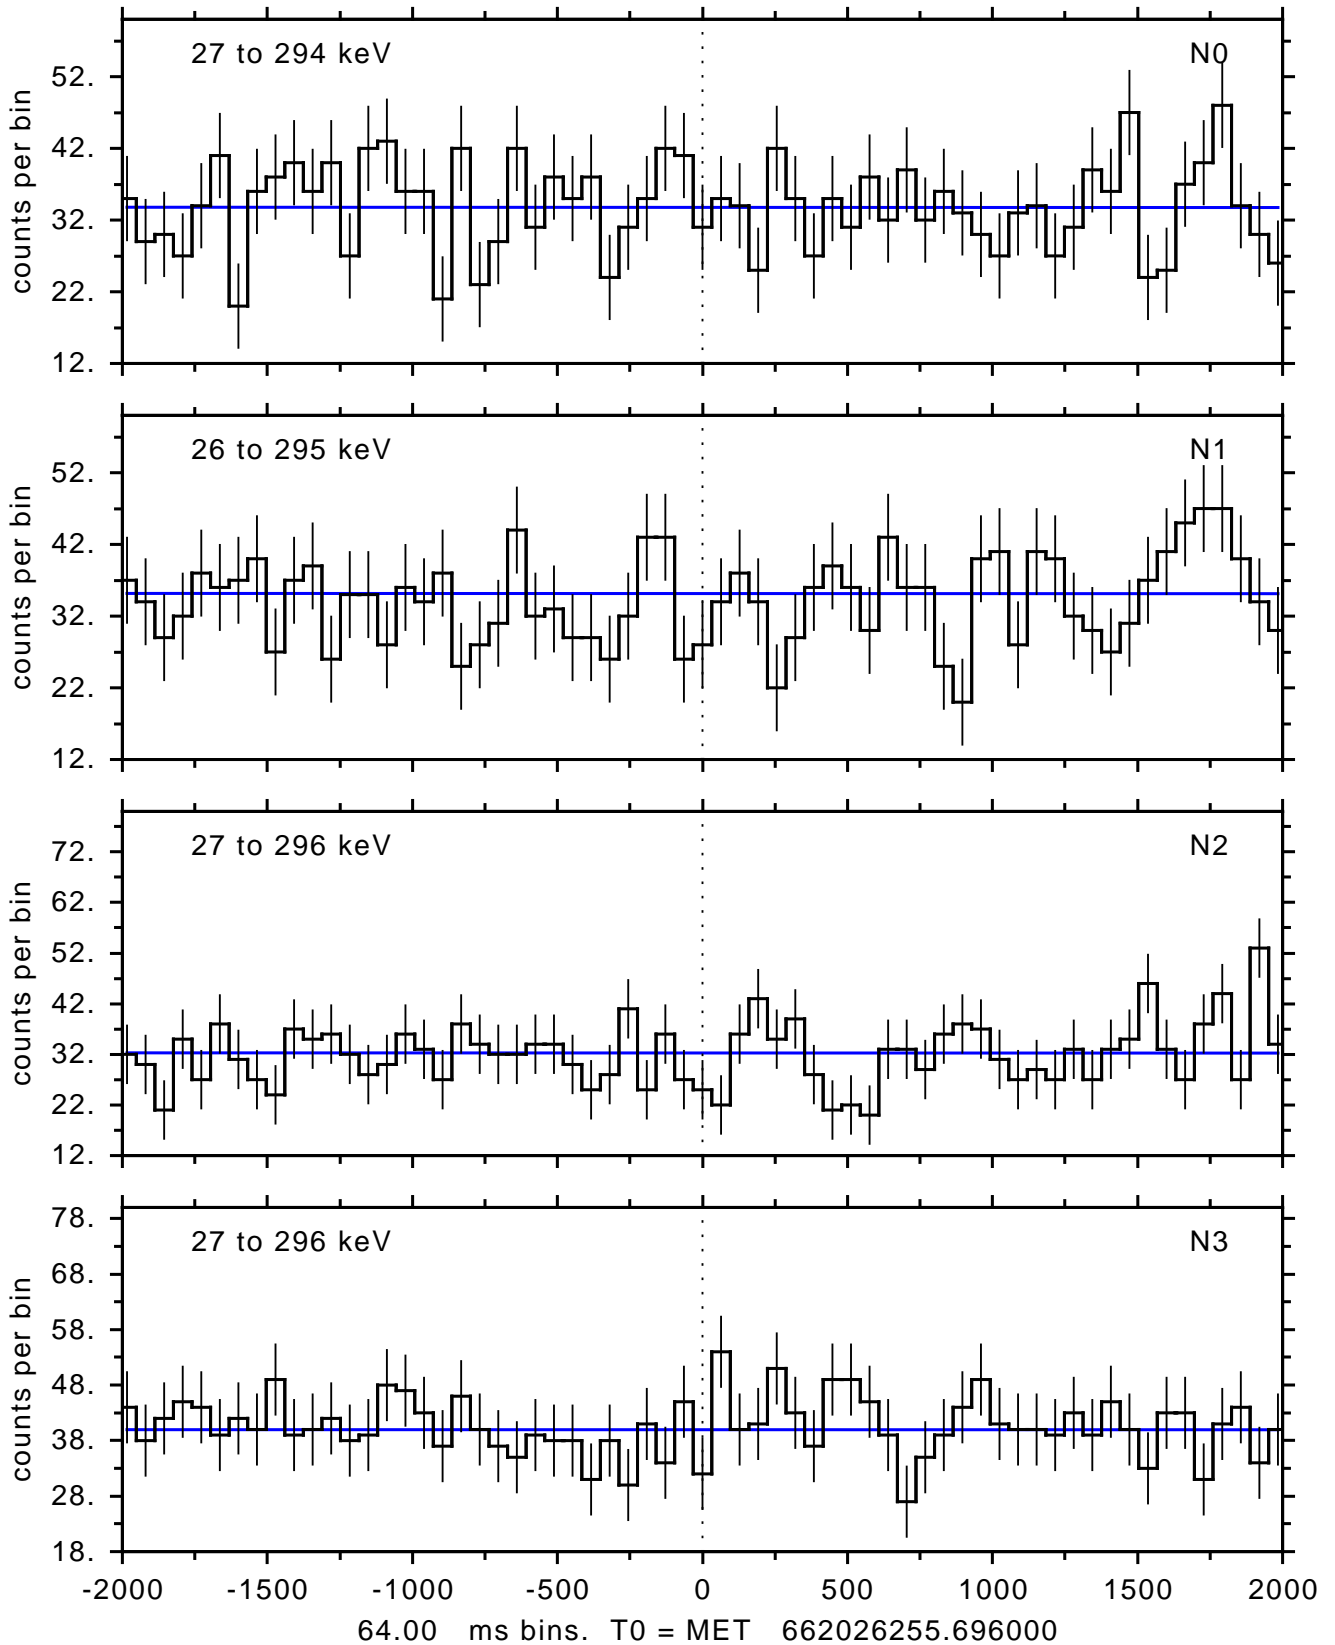

sGRB ver 116b of 2020 Feb 14 run on 2021-12-24 05:12:35

T0 = 662026255.696000 = 2021-12-24 08:10:50.696000

Algr: 3: P01 of F0001: glg_tte_b0_211224_08z_v00

sGRB ver 116b of 2020 Feb 14 run on 2021-12-24 05:12:35
T0 = 662026255.696000 = 2021-12-24 08:10:50.696000
Algr: 3: P01 of F0001: glg_tte_b0_211224_08z_v00