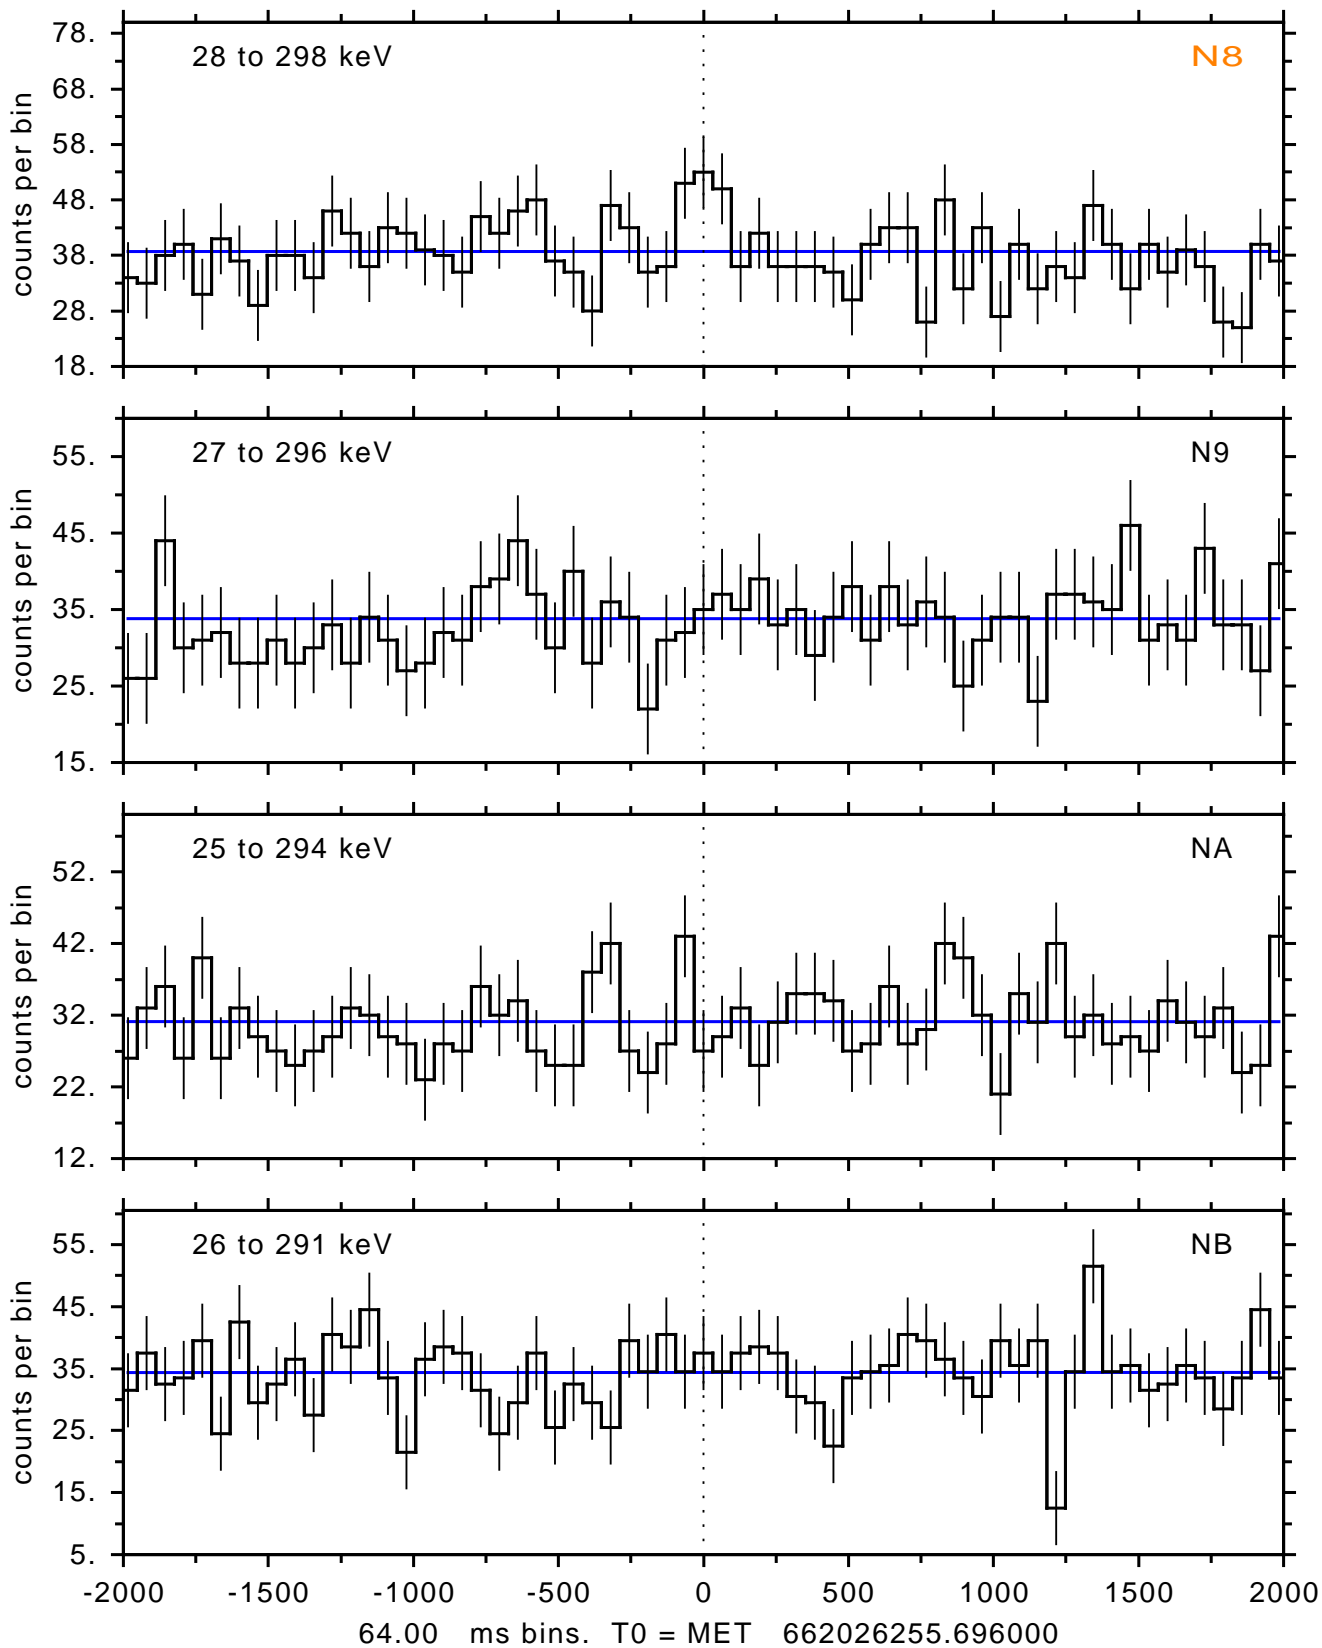

sGRB ver 116b of 2020 Feb 14 run on 2021-12-24 05:12:35

T0 = 662026255.696000 = 2021-12-24 08:10:50.696000

Algr: 3: P01 of F0001: glg_tte_b0_211224_08z_v00

sGRB ver 116b of 2020 Feb 14 run on 2021-12-24 05:12:35
T0 = 662026255.696000 = 2021-12-24 08:10:50.696000
Algr: 3: P01 of F0001: glg_tte_b0_211224_08z_v00