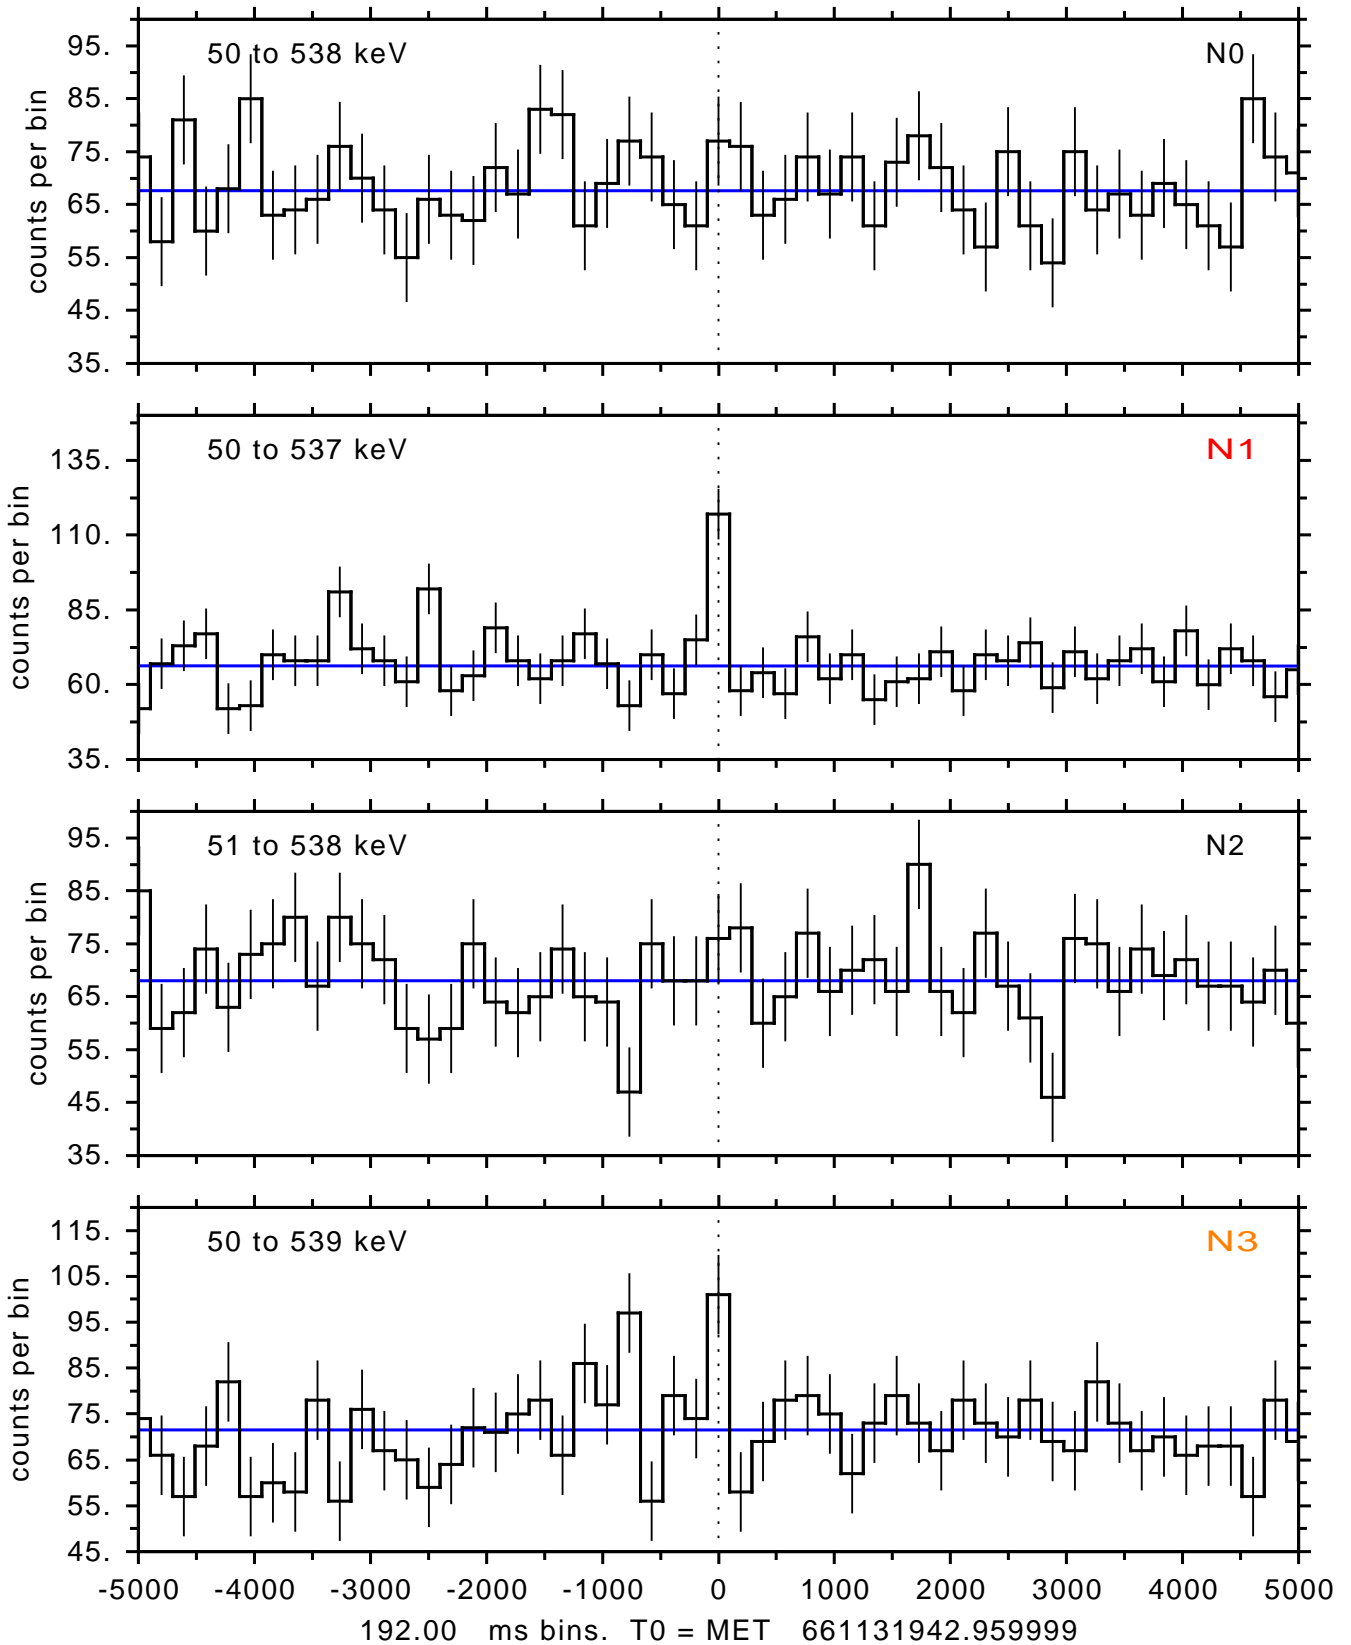

sGRB ver 116b of 2020 Feb 14 run on 2021-12-14 18:47:46
T0 = 661131942.959999 = 2021-12-13 23:45:37.960000
Algr: 2: P02 of F0001: glg_tte_b0_211213_23z_v00

sGRB ver 116b of 2020 Feb 14 run on 2021-12-14 18:47:46
T0 = 661131942.959999 = 2021-12-13 23:45:37.960000
Algr: 2: P02 of F0001: glg_tte_b0_211213_23z_v00