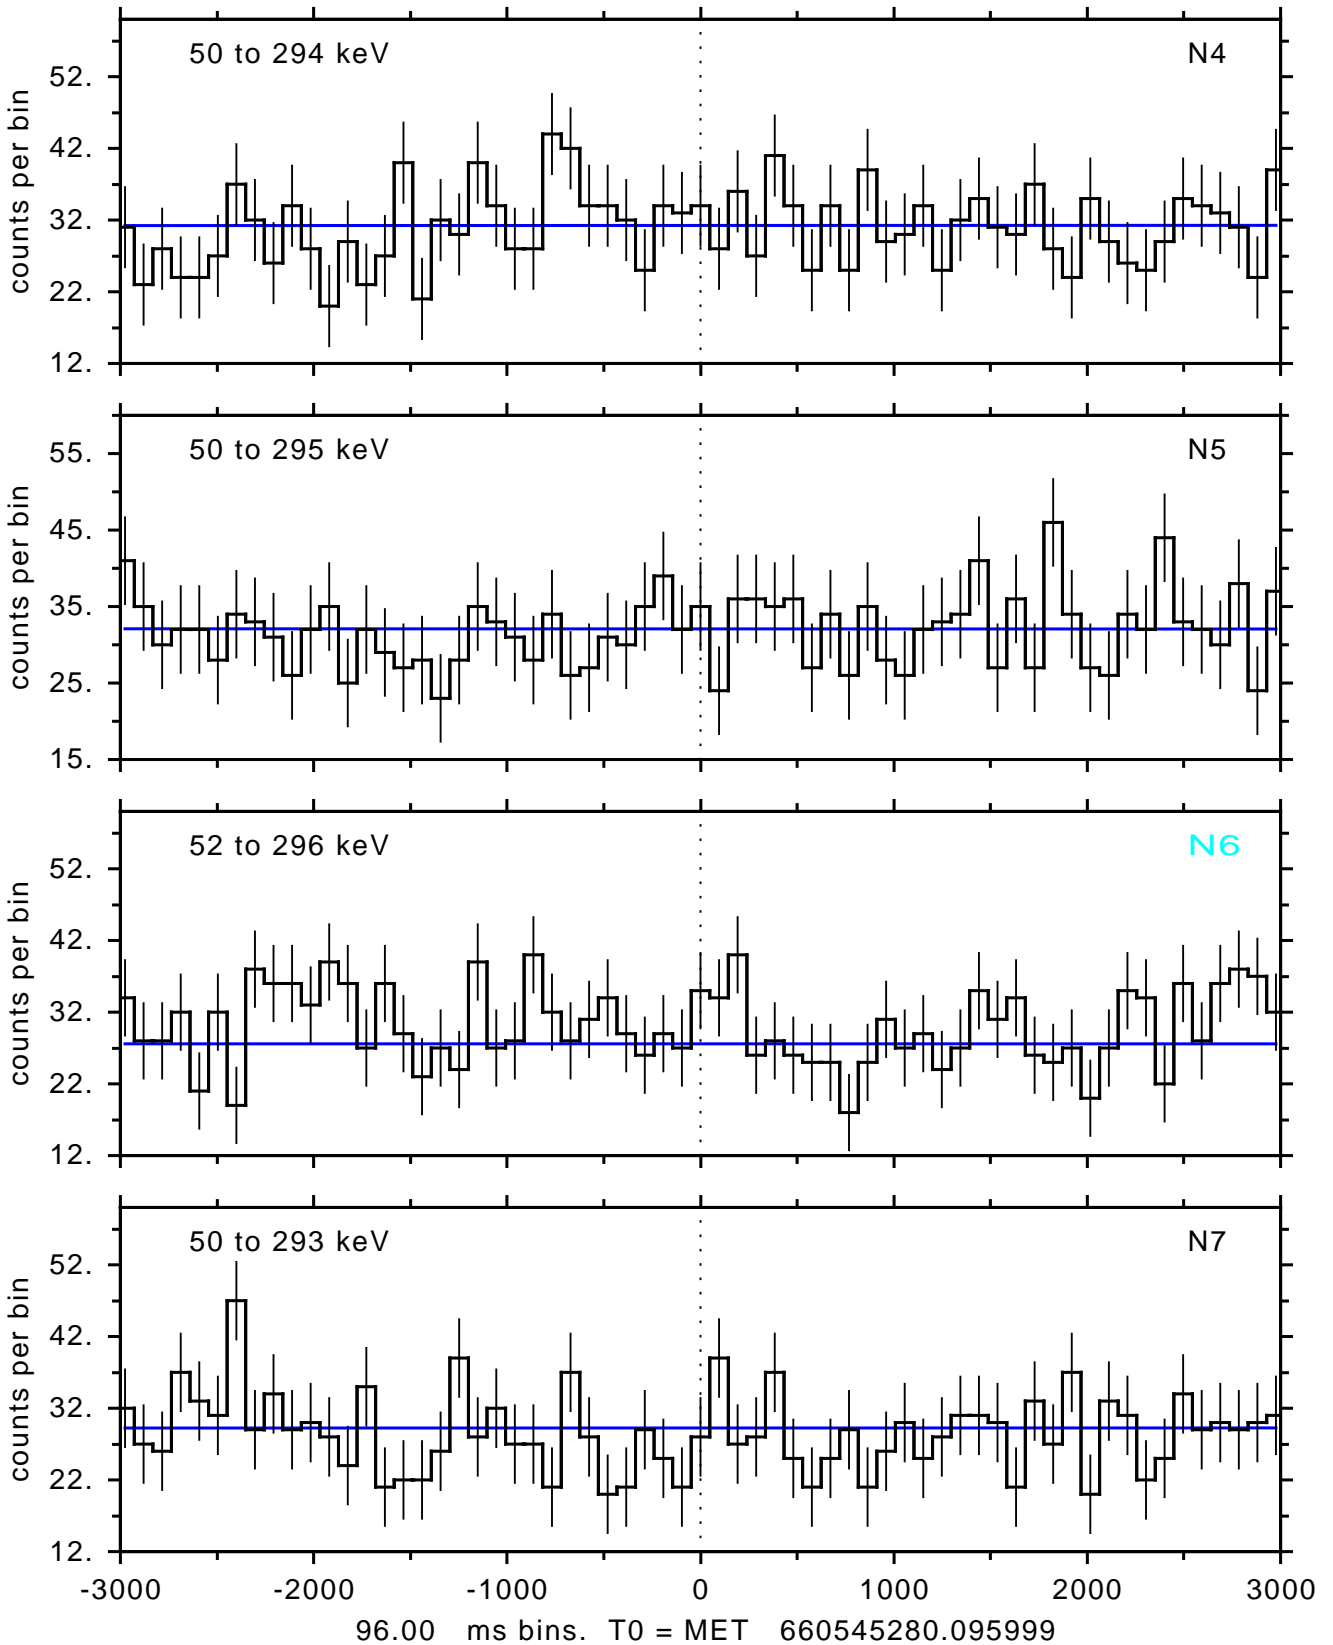

sGRB ver 116b of 2020 Feb 14 run on 2021-12-07 01:03:53
T0 = 660545280.095999 = 2021-12-07 04:47:55.096000
Algr: 4: P01 of F0001: glg_tte_b0_211207_04z_v00

sGRB ver 116b of 2020 Feb 14 run on 2021-12-07 01:03:53
T0 = 660545280.095999 = 2021-12-07 04:47:55.096000
Algr: 4: P01 of F0001: glg_tte_b0_211207_04z_v00