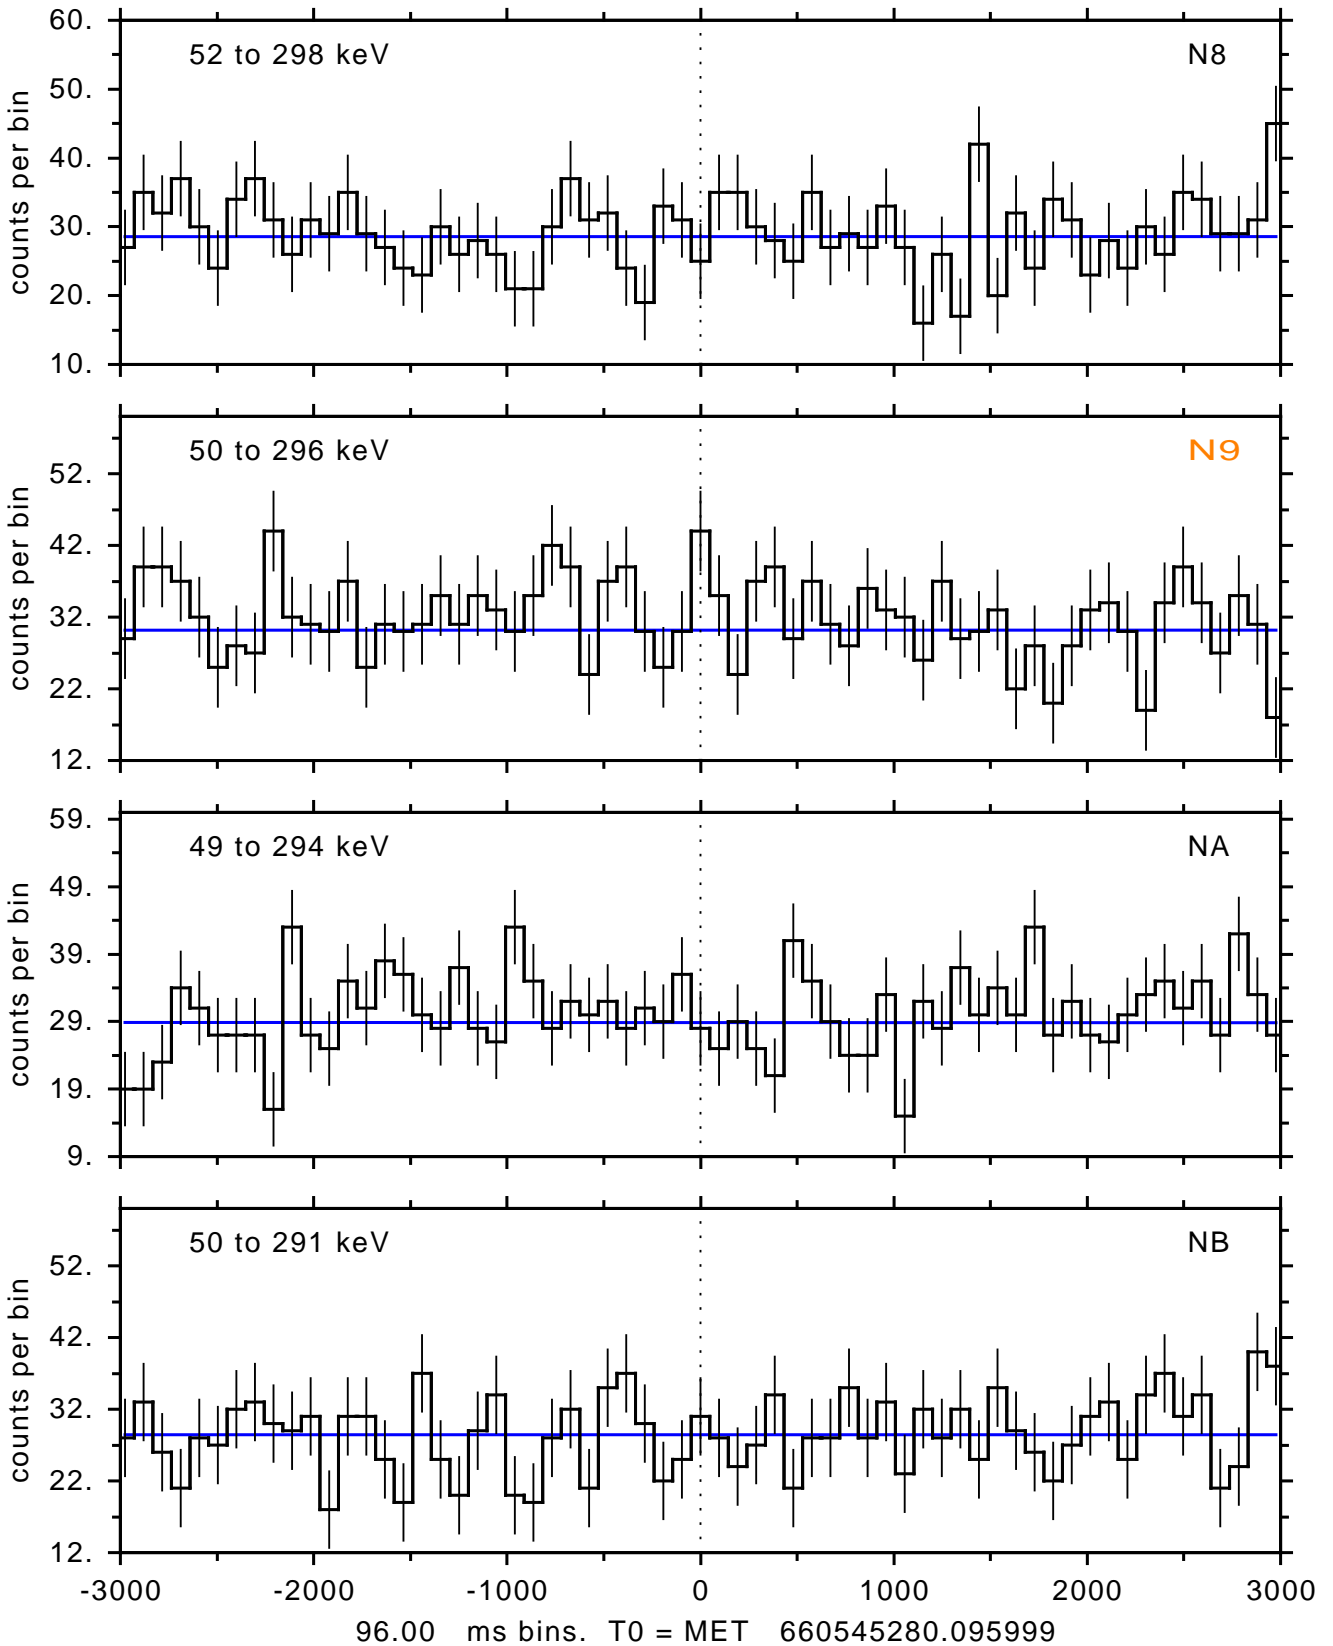

sGRB ver 116b of 2020 Feb 14 run on 2021-12-07 01:03:53
T0 = 660545280.095999 = 2021-12-07 04:47:55.096000
Algr: 4: P01 of F0001: glg_tte_b0_211207_04z_v00

sGRB ver 116b of 2020 Feb 14 run on 2021-12-07 01:03:53
T0 = 660545280.095999 = 2021-12-07 04:47:55.096000
Algr: 4: P01 of F0001: glg_tte_b0_211207_04z_v00