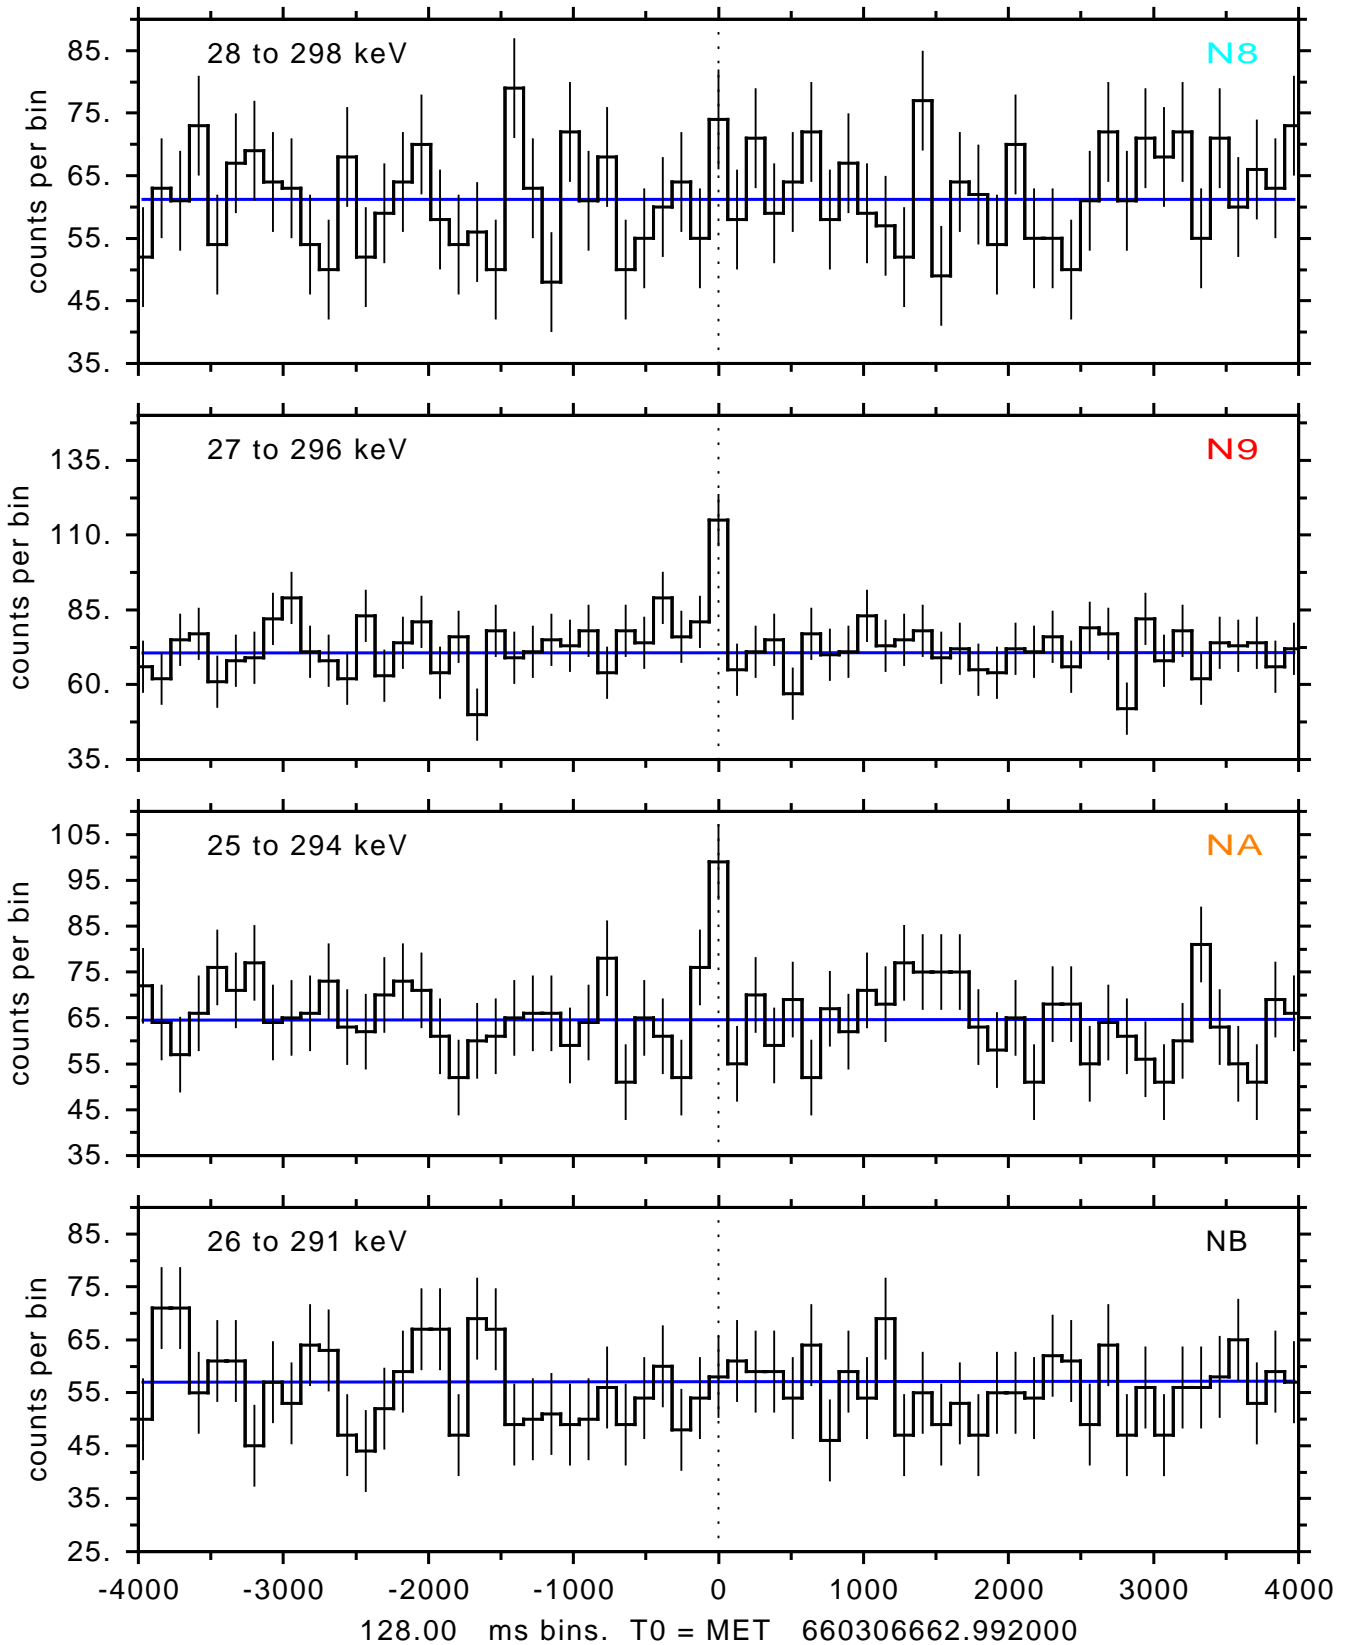

sGRB ver 116b of 2020 Feb 14 run on 2021-12-04 06:58:25
T0 = 660306662.992000 = 2021-12-04 10:30:57.992000
Algr: 3: P01 of F0001: glg_tte_b0_211204_10z_v00

sGRB ver 116b of 2020 Feb 14 run on 2021-12-04 06:58:25
T0 = 660306662.992000 = 2021-12-04 10:30:57.992000
Algr: 3: P01 of F0001: glg_tte_b0_211204_10z_v00