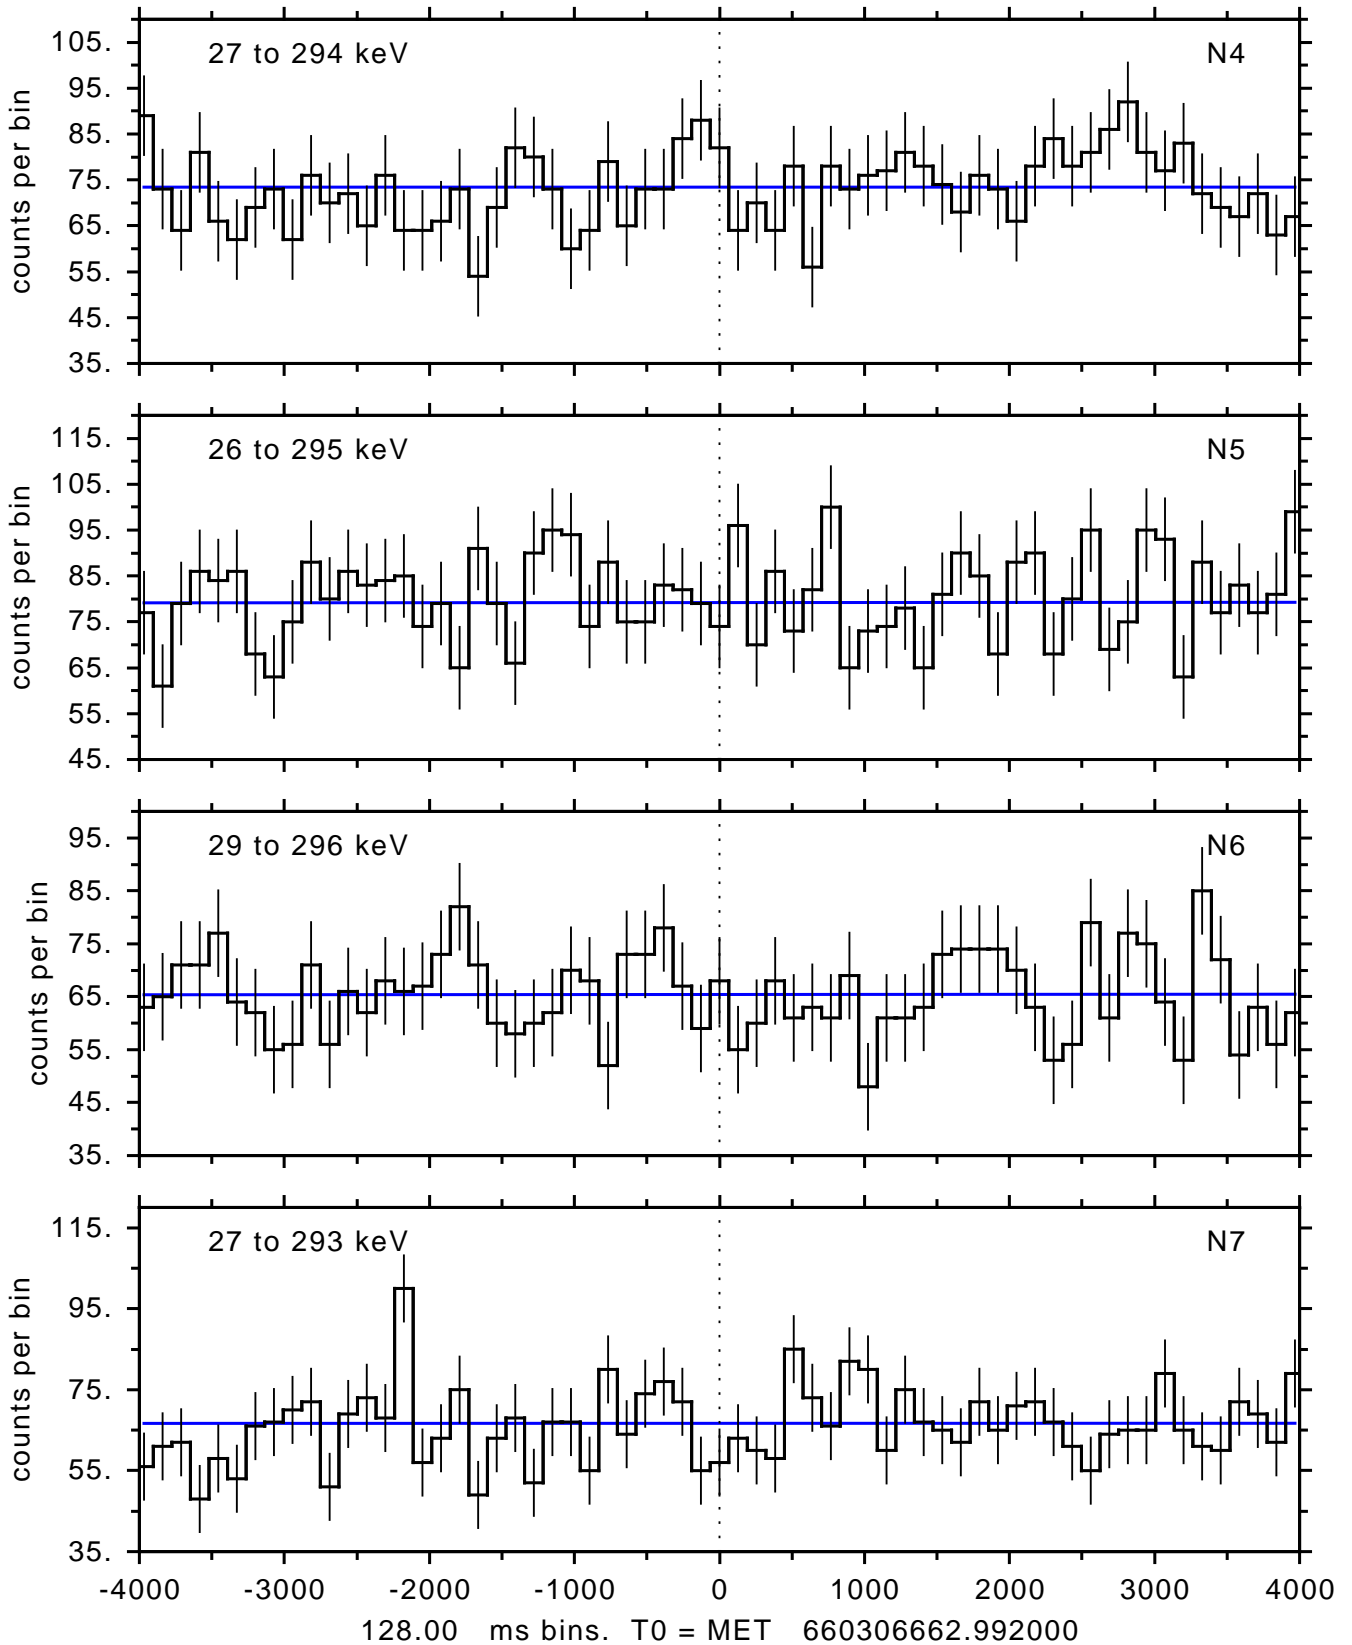

sGRB ver 116b of 2020 Feb 14 run on 2021-12-04 06:58:25
T0 = 660306662.992000 = 2021-12-04 10:30:57.992000
Algr: 3: P01 of F0001: glg_tte_b0_211204_10z_v00

sGRB ver 116b of 2020 Feb 14 run on 2021-12-04 06:58:25
T0 = 660306662.992000 = 2021-12-04 10:30:57.992000
Algr: 3: P01 of F0001: glg_tte_b0_211204_10z_v00