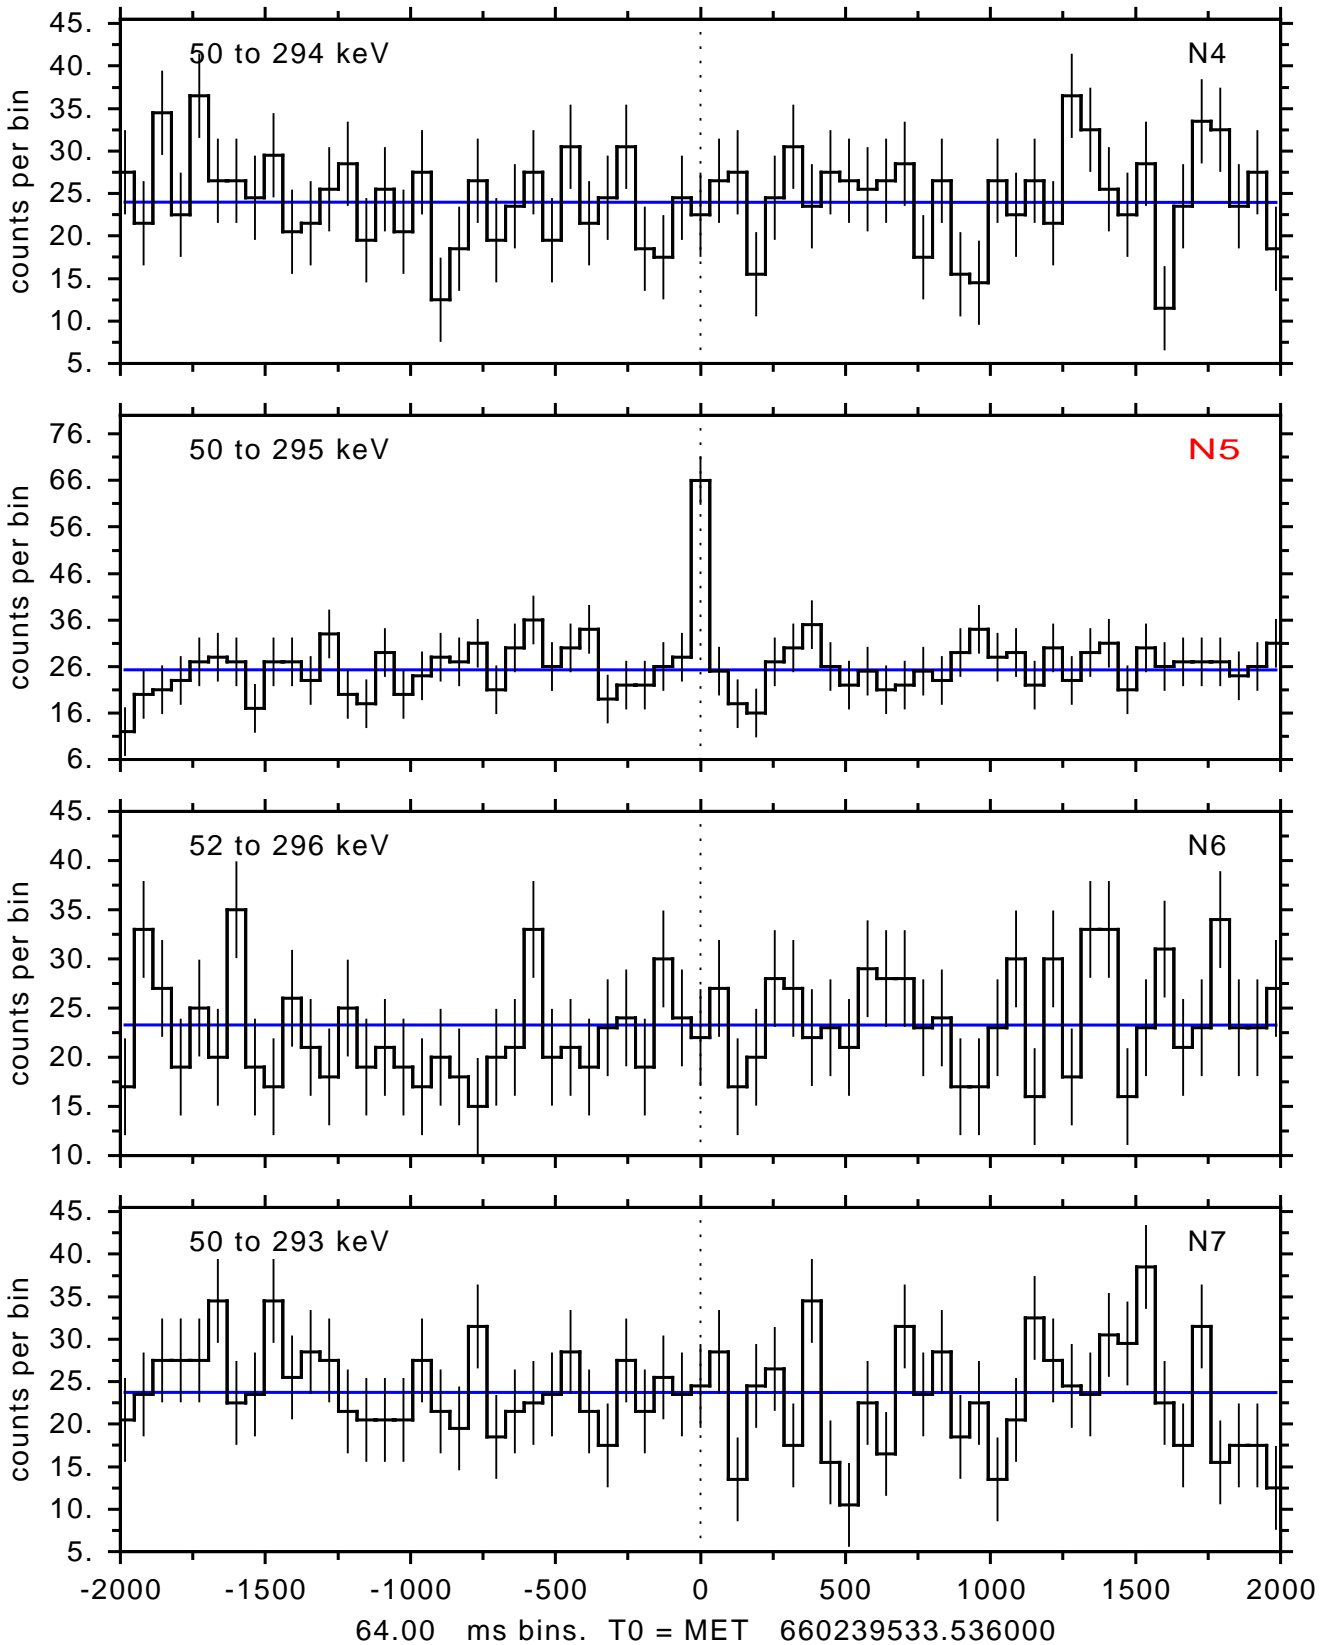

sGRB ver 116b of 2020 Feb 14 run on 2021-12-03 15:00:54
T0 = 660239533.536000 = 2021-12-03 15:52:08.536000
Algr: 4: P02 of F0001: glg_tte_b0_211203_15z_v00

sGRB ver 116b of 2020 Feb 14 run on 2021-12-03 15:00:54
T0 = 660239533.536000 = 2021-12-03 15:52:08.536000
Algr: 4: P02 of F0001: glg_tte_b0_211203_15z_v00