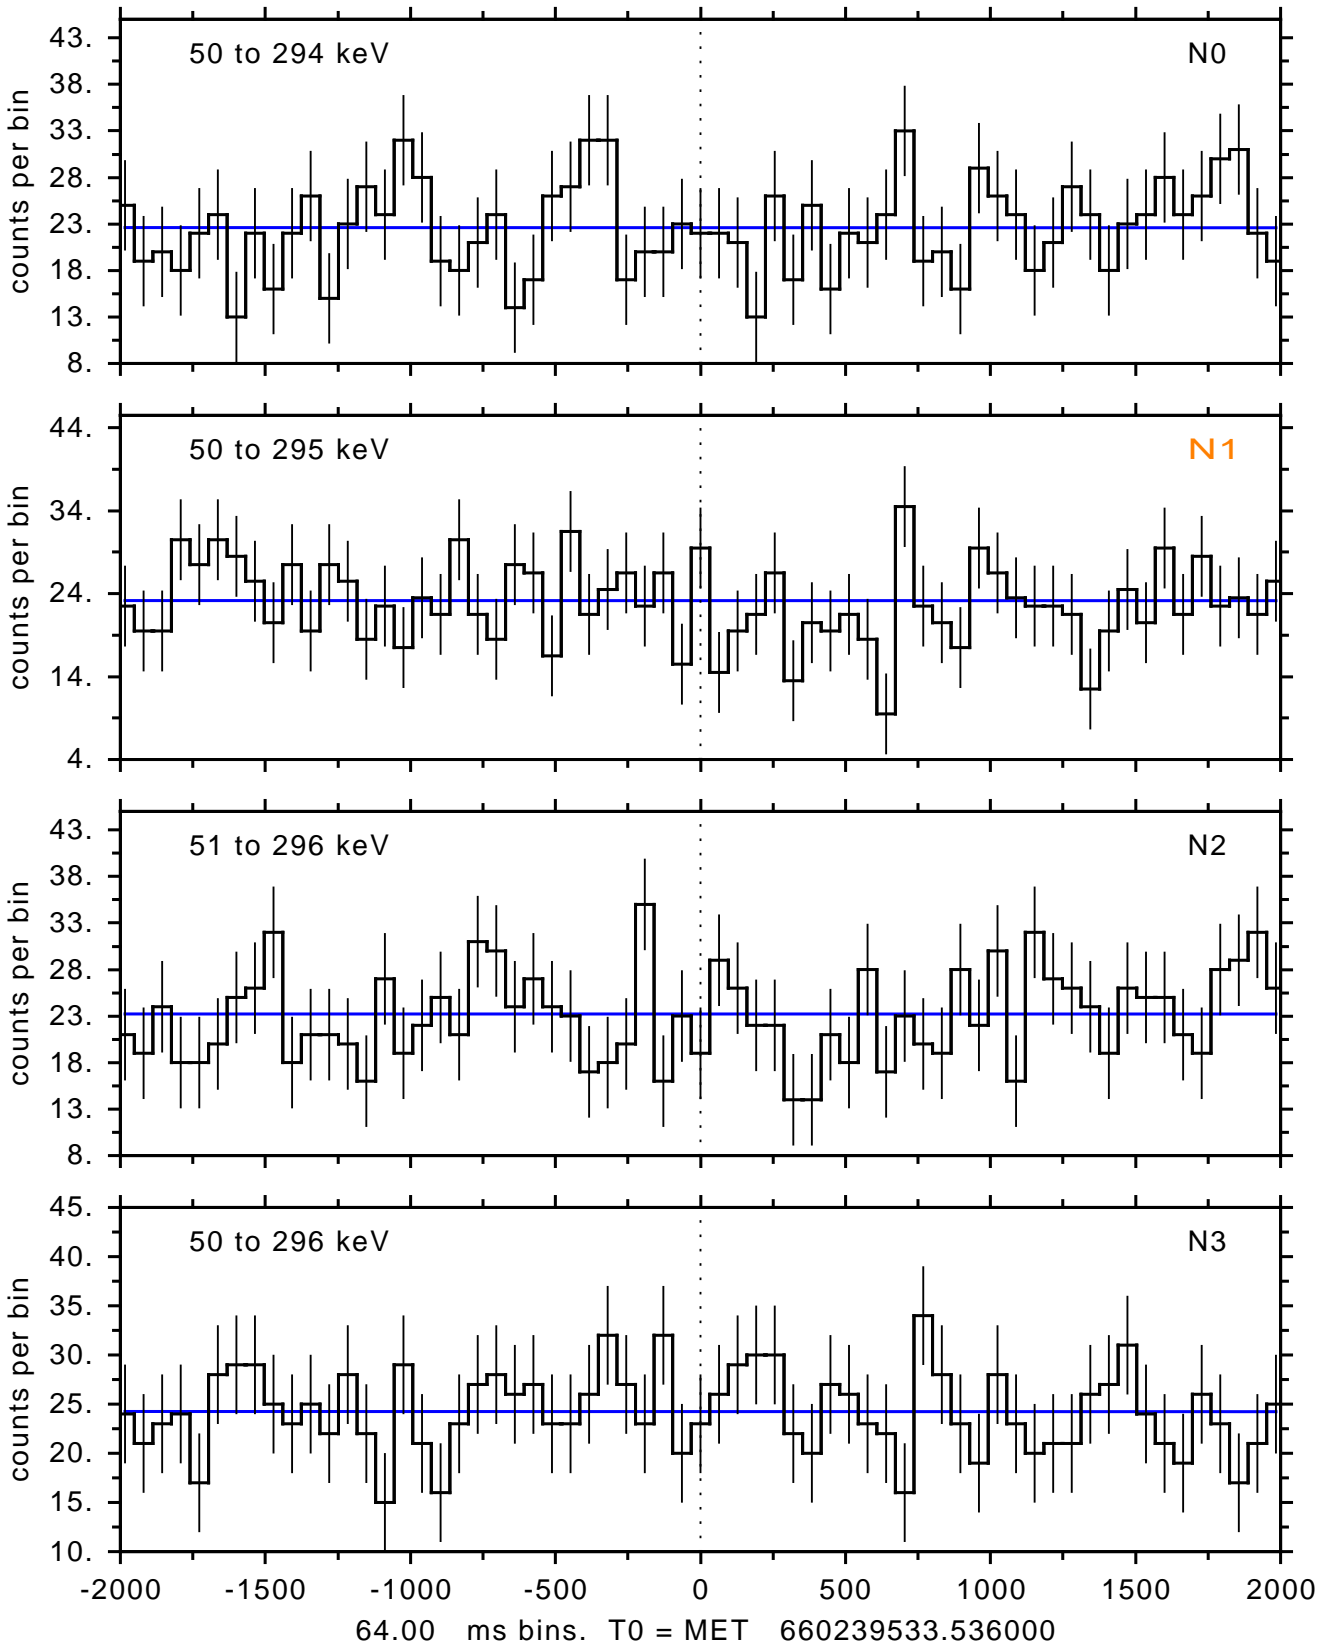

sGRB ver 116b of 2020 Feb 14 run on 2021-12-03 15:00:54
T0 = 660239533.536000 = 2021-12-03 15:52:08.536000
Algr: 4: P02 of F0001: glg_tte_b0_211203_15z_v00

sGRB ver 116b of 2020 Feb 14 run on 2021-12-03 15:00:54
T0 = 660239533.536000 = 2021-12-03 15:52:08.536000
Algr: 4: P02 of F0001: glg_tte_b0_211203_15z_v00