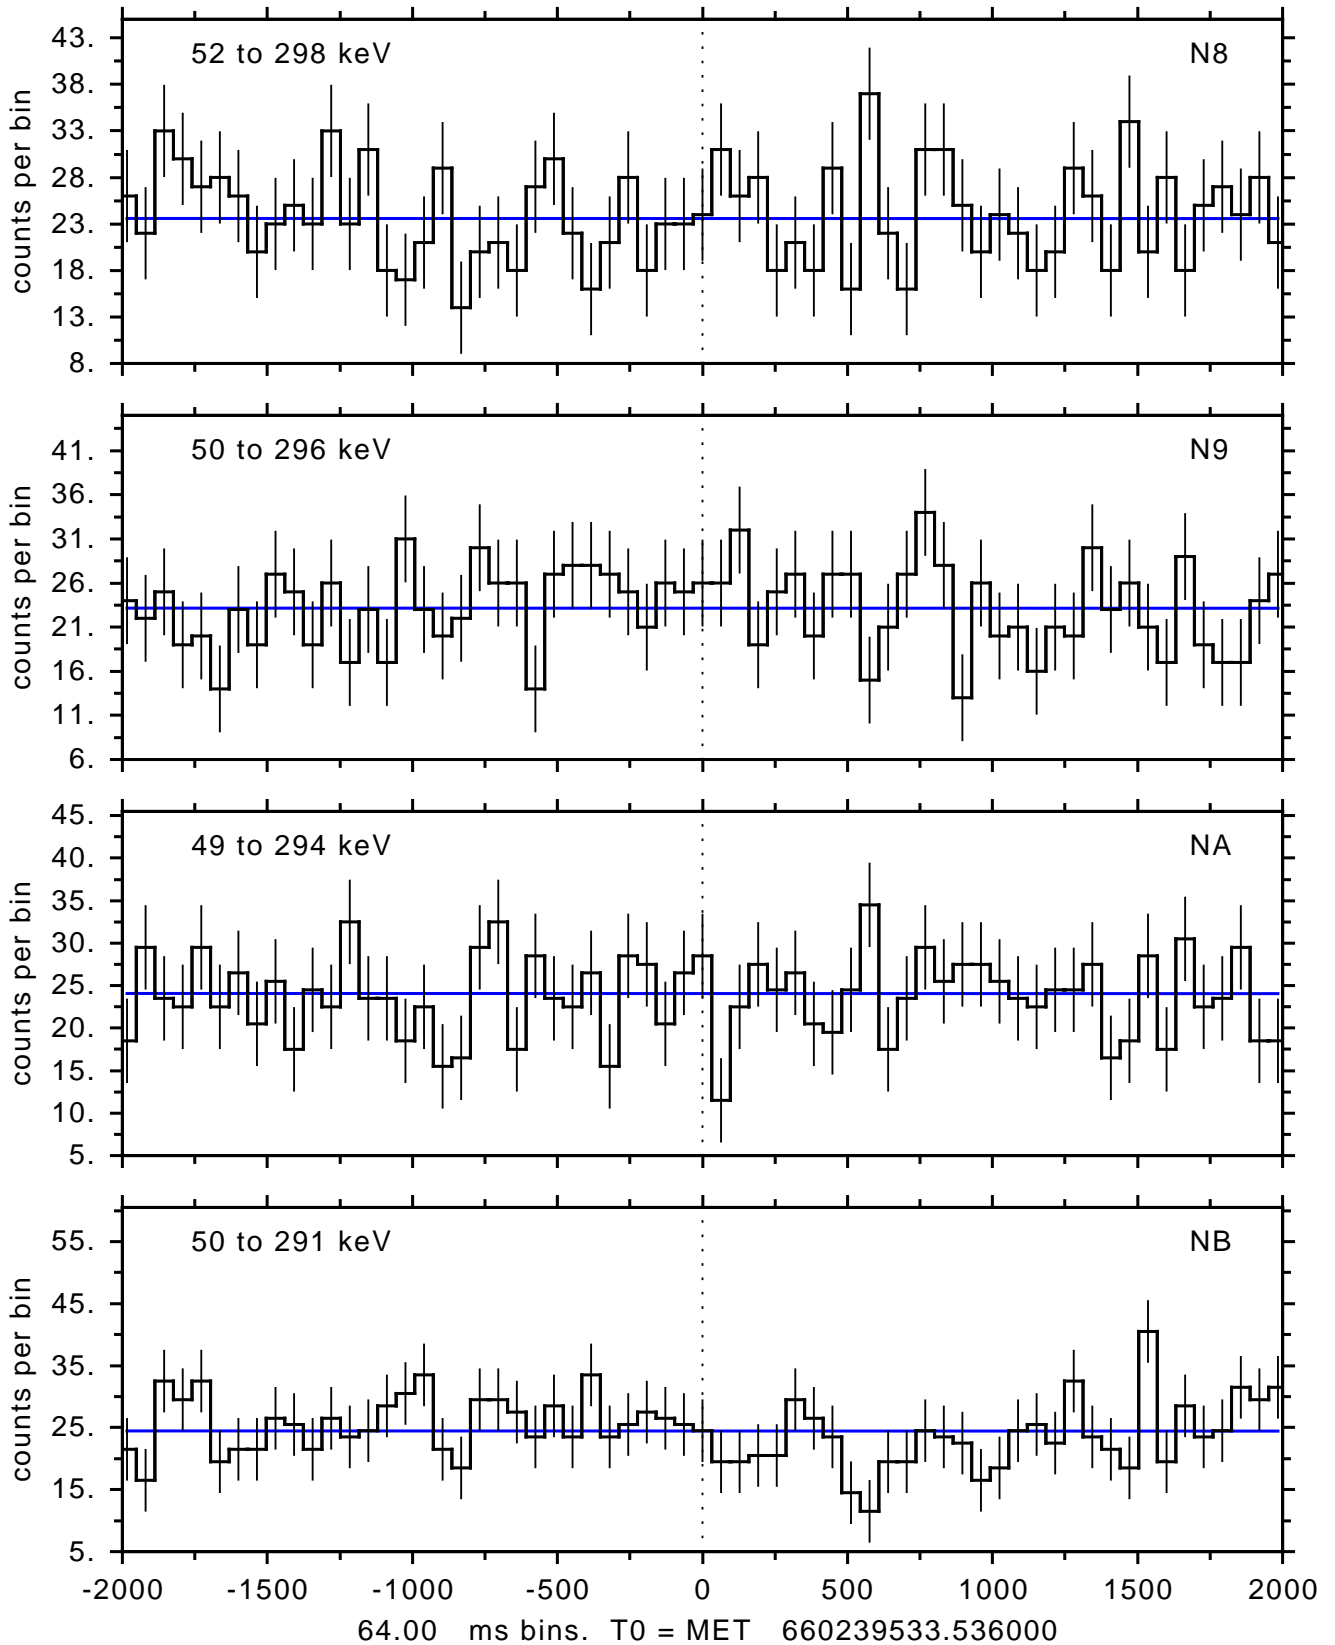

sGRB ver 116b of 2020 Feb 14 run on 2021-12-03 15:00:54
T0 = 660239533.536000 = 2021-12-03 15:52:08.536000
Algr: 4: P02 of F0001: glg_tte_b0_211203_15z_v00

sGRB ver 116b of 2020 Feb 14 run on 2021-12-03 15:00:54
T0 = 660239533.536000 = 2021-12-03 15:52:08.536000
Algr: 4: P02 of F0001: glg_tte_b0_211203_15z_v00