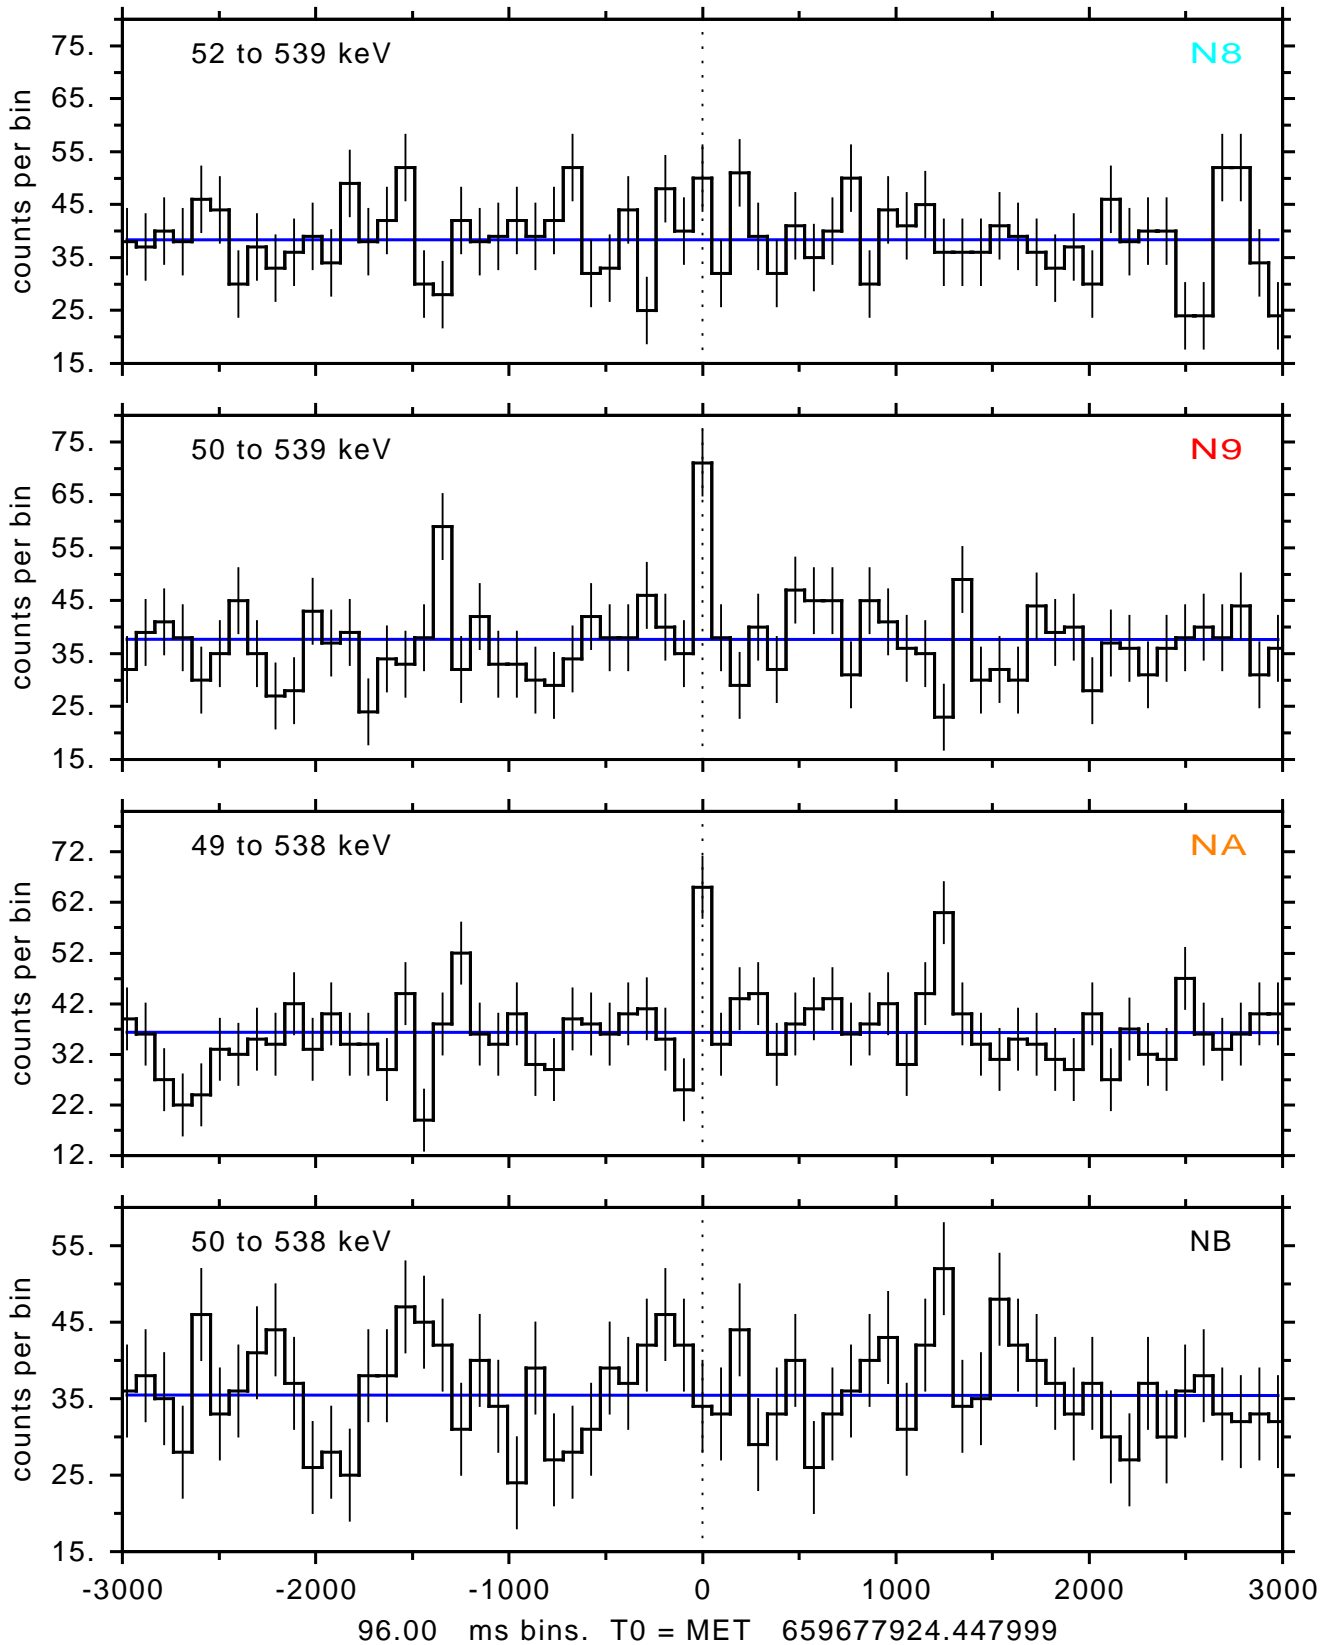

sGRB ver 116b of 2020 Feb 14 run on 2021-11-27 02:05:23
T0 = 659677924.447999 = 2021-11-27 03:51:59.448000
Algr: 2: P01 of F0001: glg_tte_b0_211127_03z_v00

sGRB ver 116b of 2020 Feb 14 run on 2021-11-27 02:05:23
T0 = 659677924.447999 = 2021-11-27 03:51:59.448000
Algr: 2: P01 of F0001: glg_tte_b0_211127_03z_v00