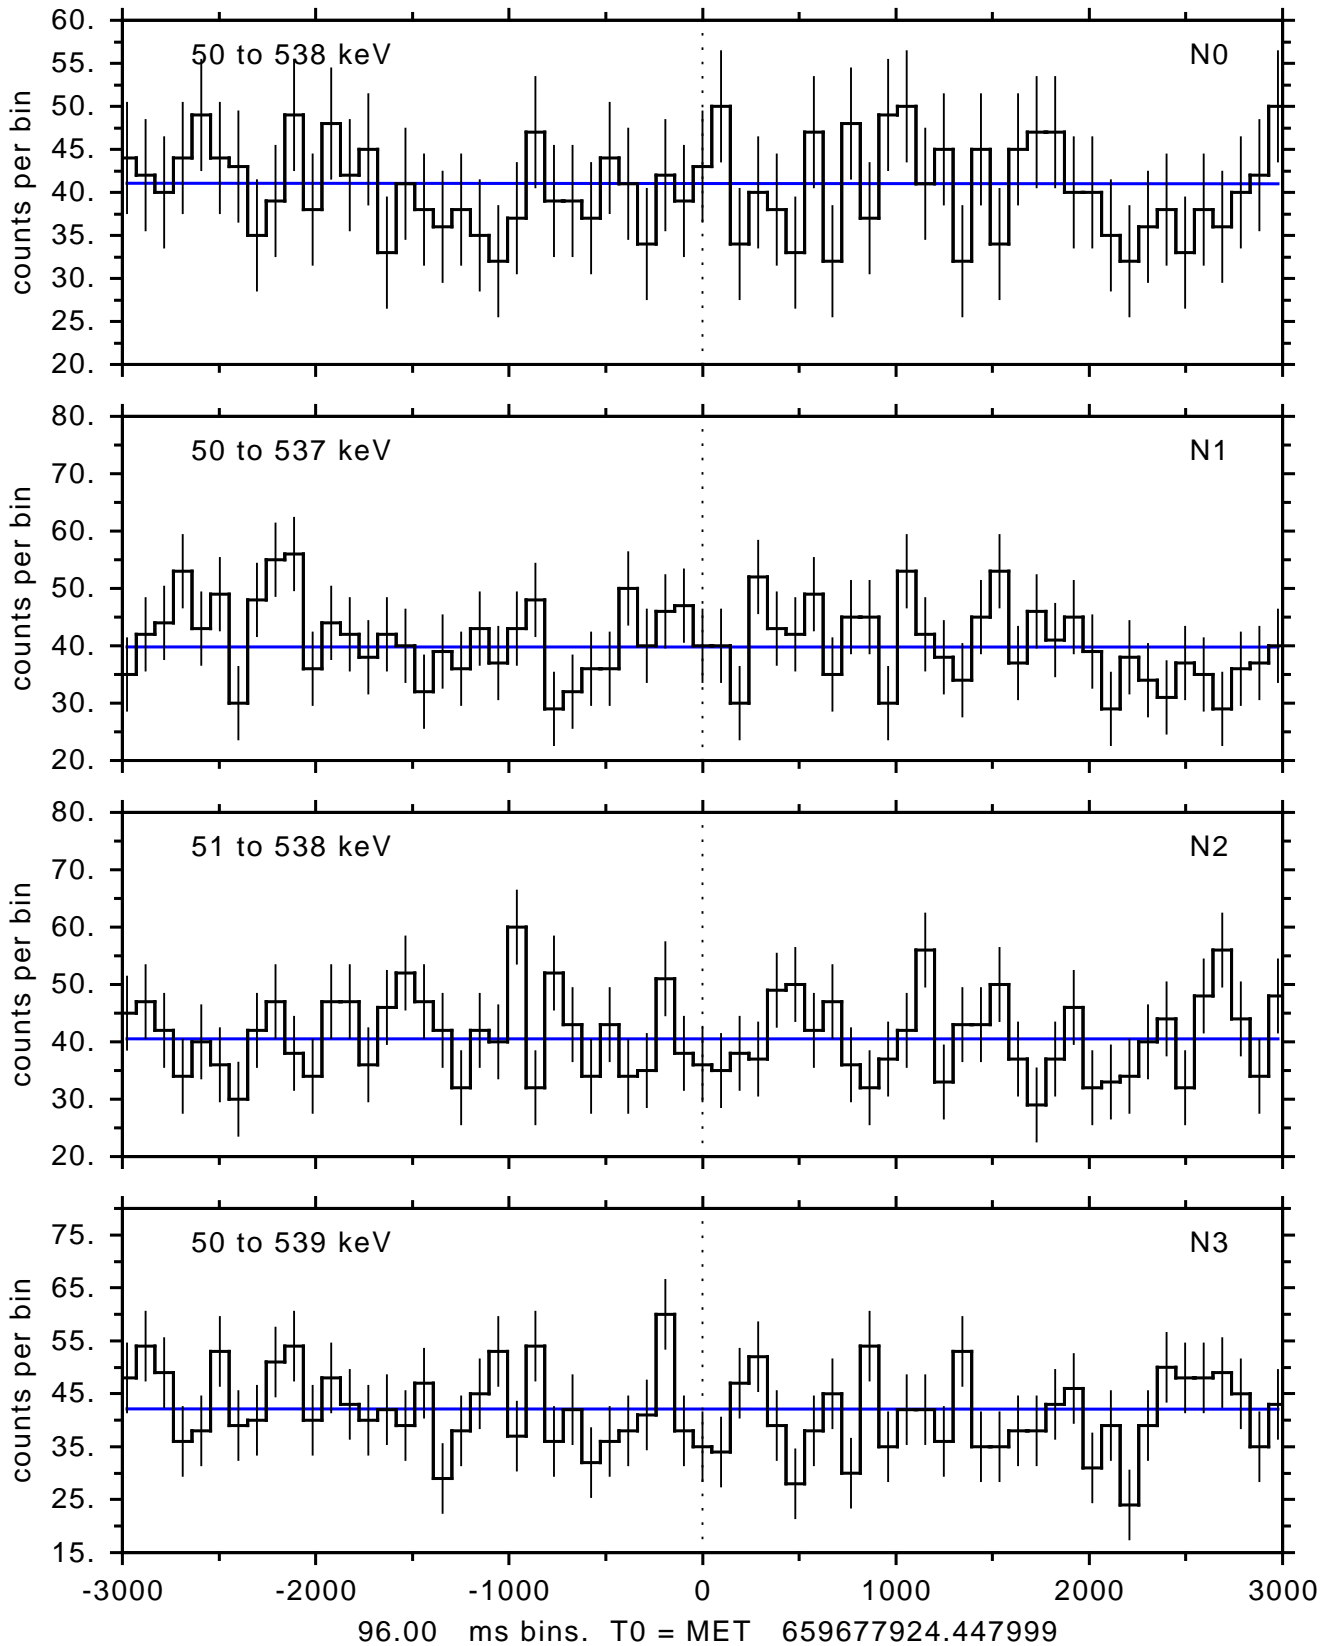

sGRB ver 116b of 2020 Feb 14 run on 2021-11-27 02:05:23
T0 = 659677924.447999 = 2021-11-27 03:51:59.448000
Algr: 2: P01 of F0001: glg_tte_b0_211127_03z_v00

sGRB ver 116b of 2020 Feb 14 run on 2021-11-27 02:05:23
T0 = 659677924.447999 = 2021-11-27 03:51:59.448000
Algr: 2: P01 of F0001: glg_tte_b0_211127_03z_v00