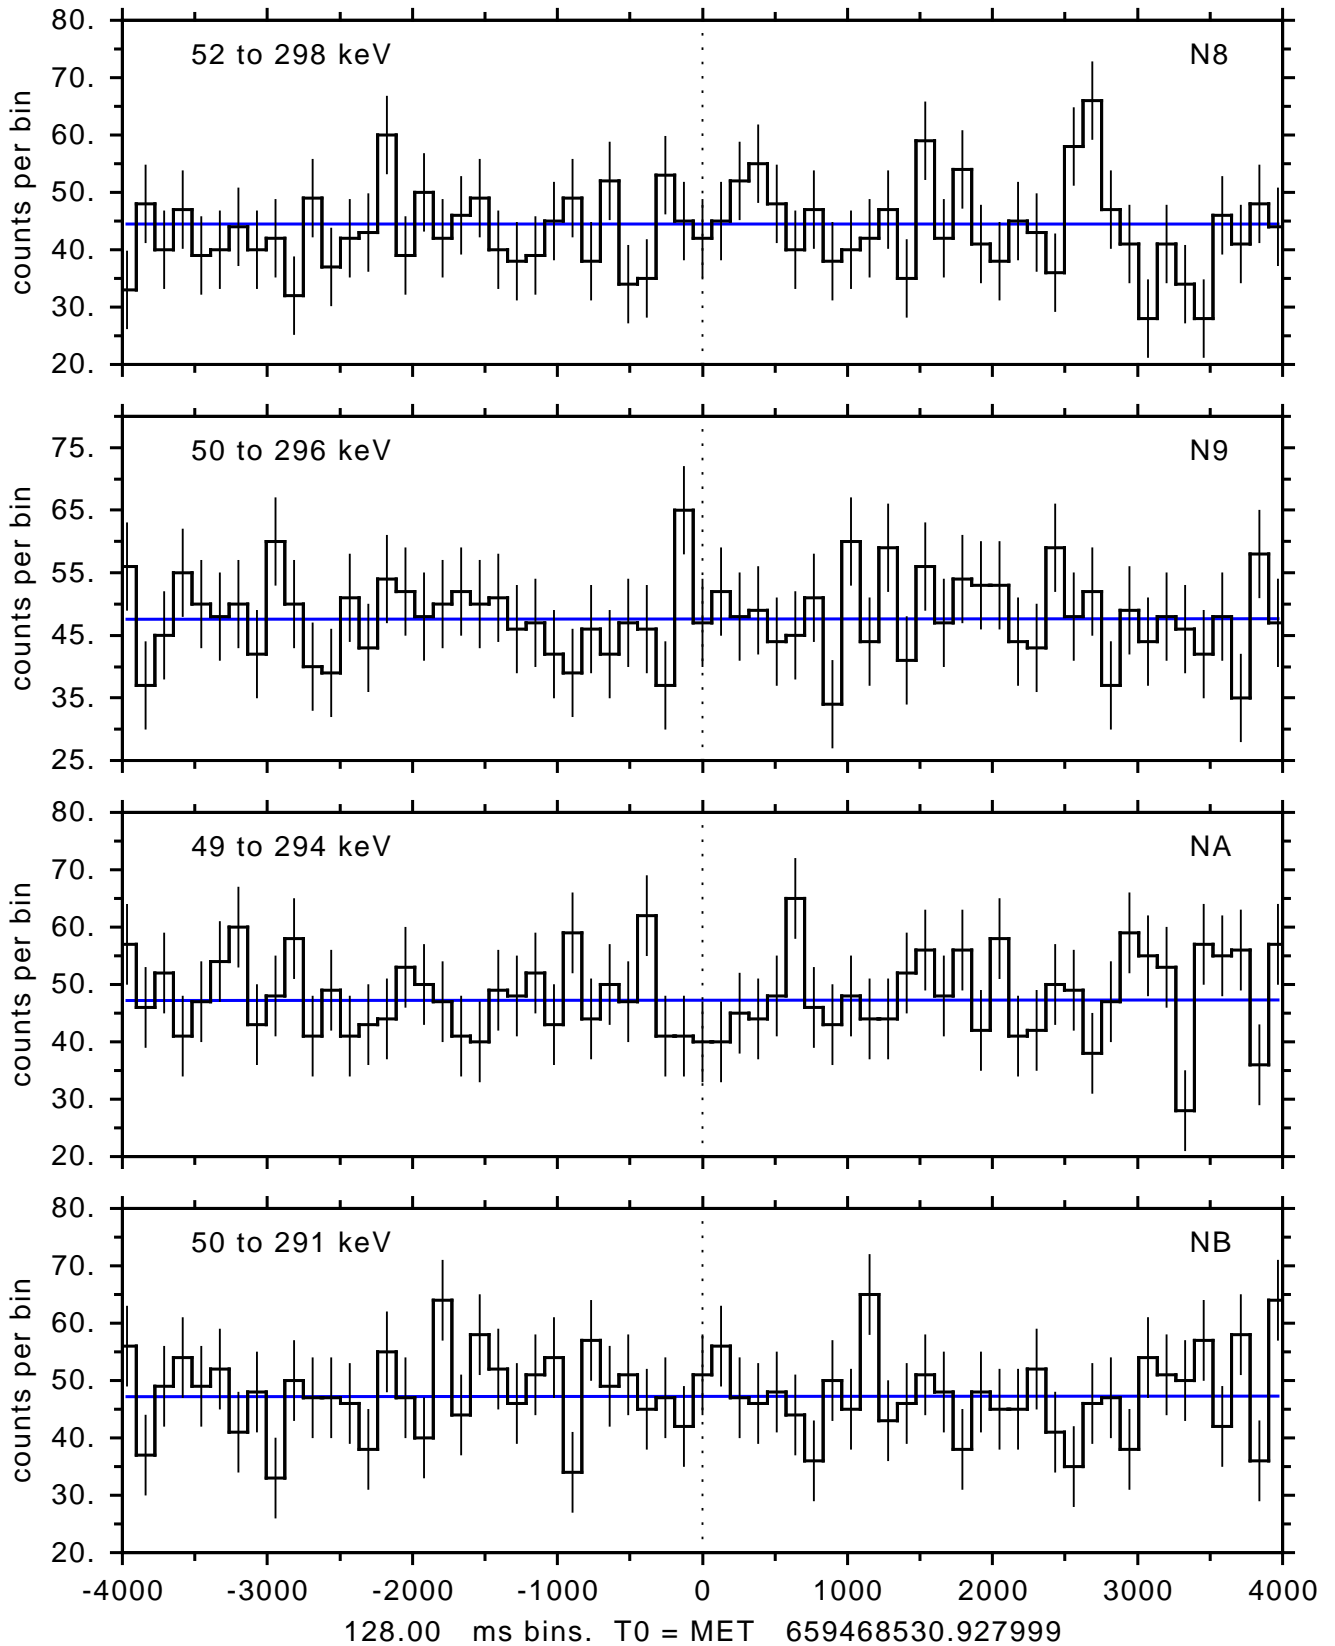

sGRB ver 116b of 2020 Feb 14 run on 2021-11-24 14:23:36
T0 = 659468530.927999 = 2021-11-24 17:42:05.928000
Algr: 4: P01 of F0001: glg_tte_b0_211124_17z_v00

sGRB ver 116b of 2020 Feb 14 run on 2021-11-24 14:23:36
T0 = 659468530.927999 = 2021-11-24 17:42:05.928000
Algr: 4: P01 of F0001: glg_tte_b0_211124_17z_v00