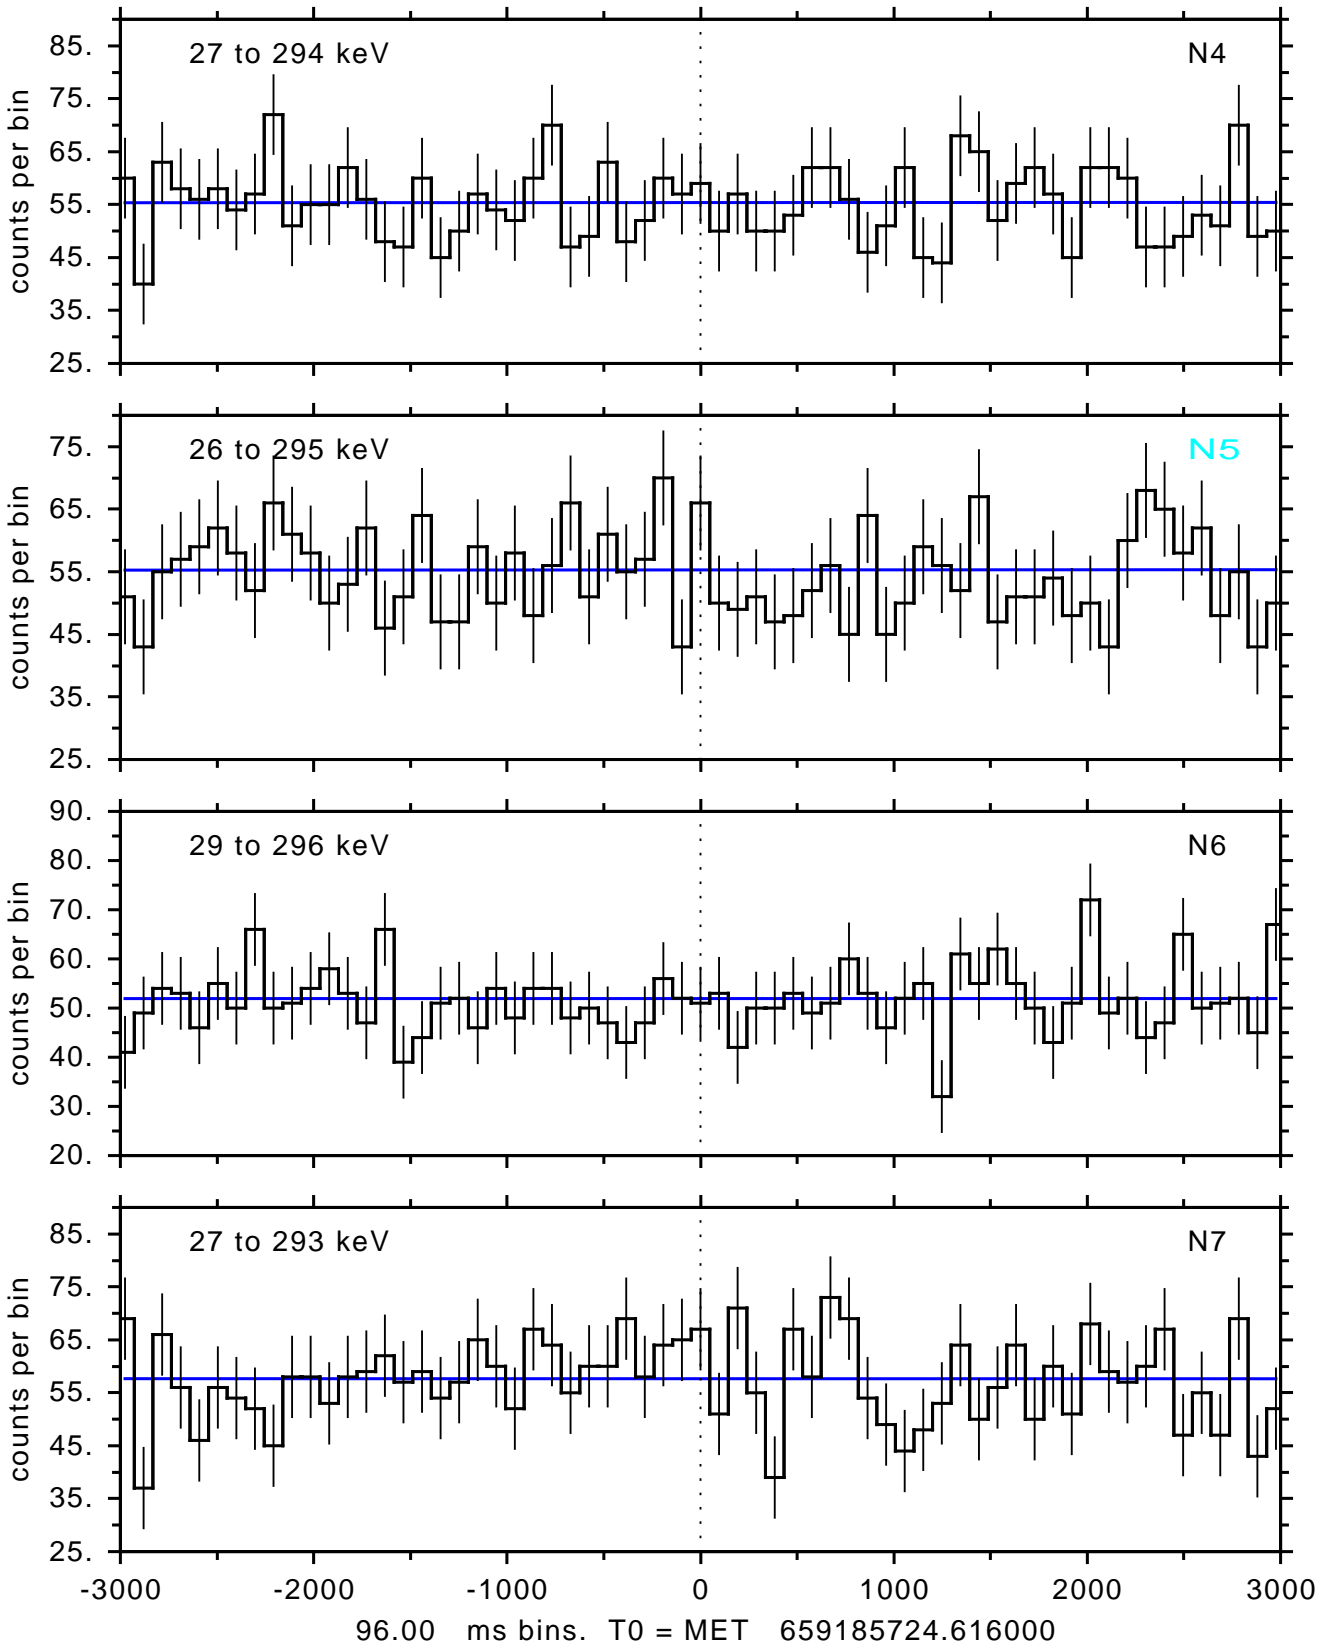

sGRB ver 116b of 2020 Feb 14 run on 2021-11-21 08:45:41
T0 = 659185724.616000 = 2021-11-21 11:08:39.616000
Algr: 3: P01 of F0001: glg_tte_b0_211121_11z_v00

sGRB ver 116b of 2020 Feb 14 run on 2021-11-21 08:45:41
T0 = 659185724.616000 = 2021-11-21 11:08:39.616000
Algr: 3: P01 of F0001: glg_tte_b0_211121_11z_v00