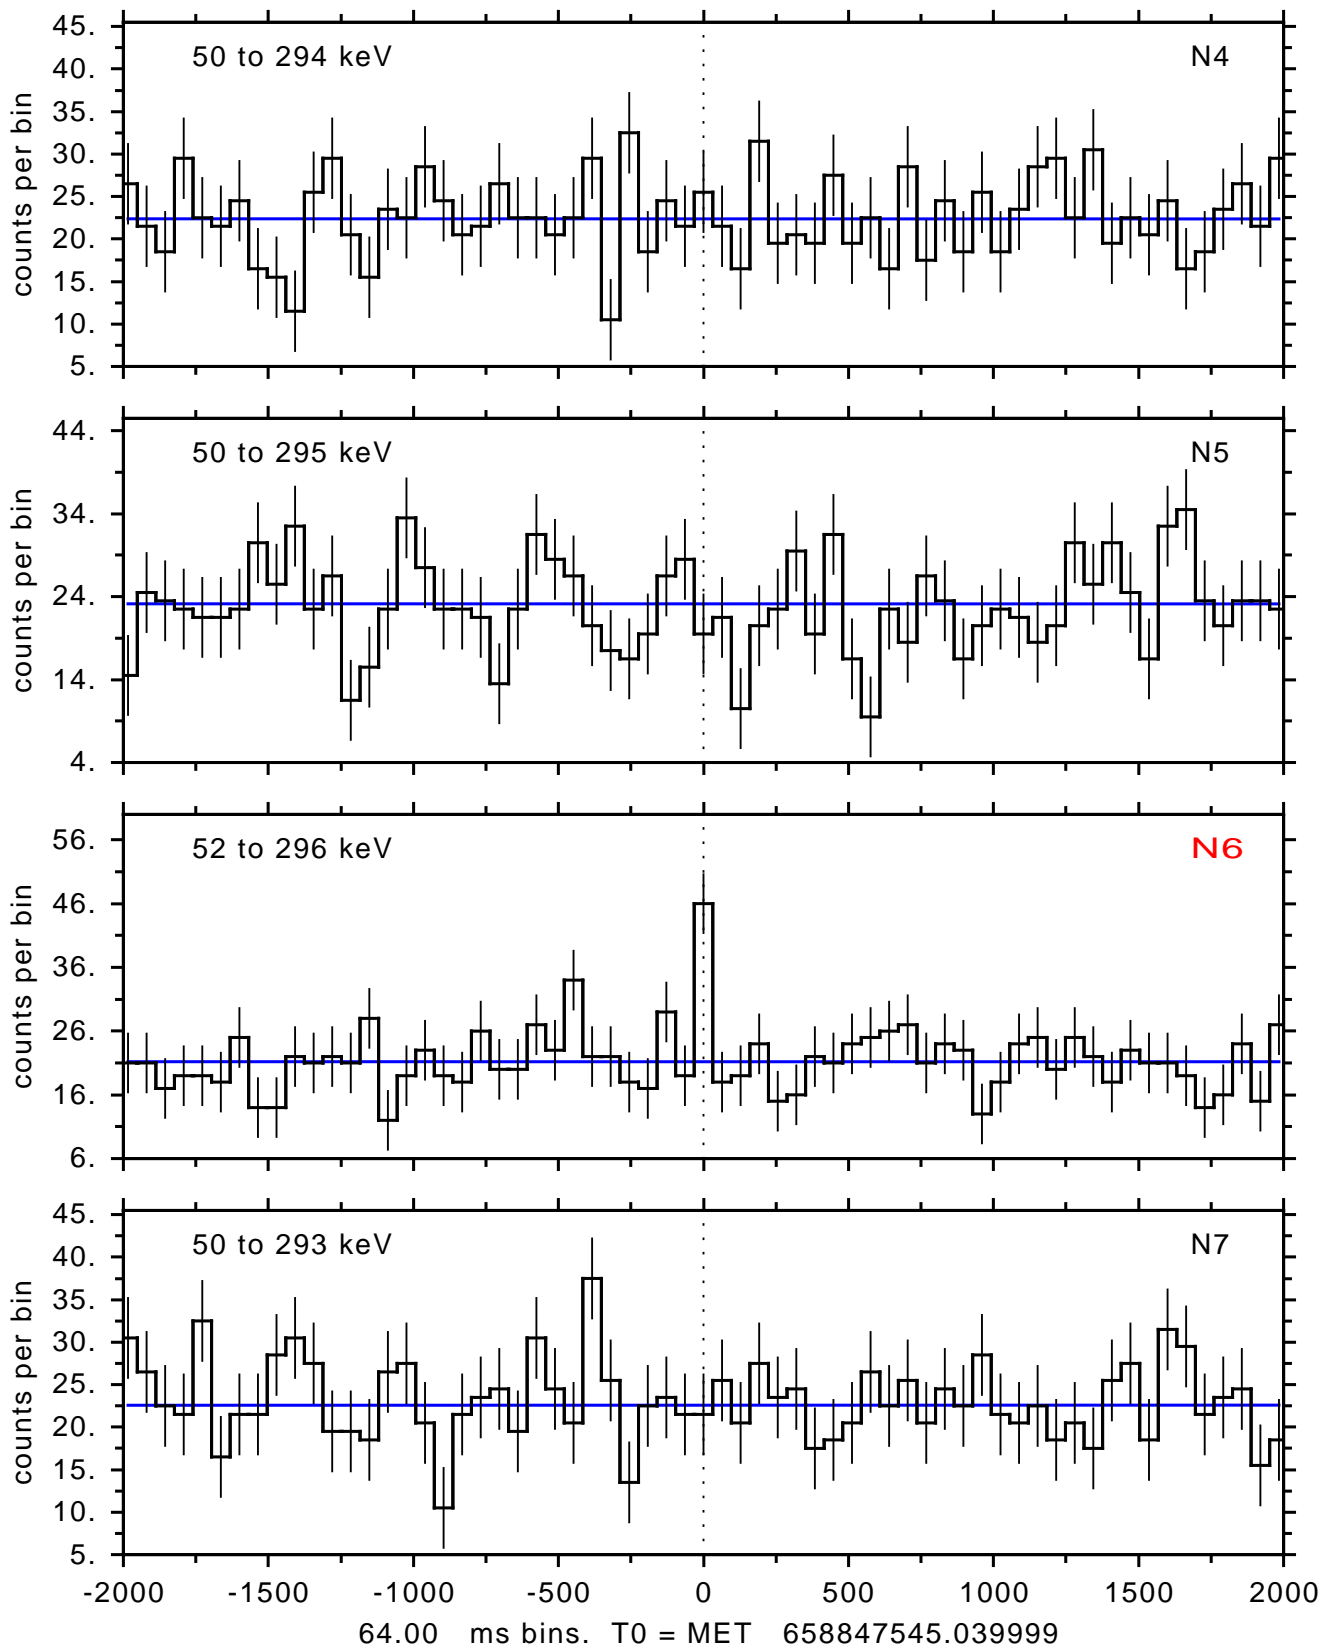

sGRB ver 116b of 2020 Feb 14 run on 2021-11-17 10:08:33
T0 = 658847545.039999 = 2021-11-17 13:12:20.040000
Algr: 4: P02 of F0001: glg_tte_b0_211117_13z_v00

sGRB ver 116b of 2020 Feb 14 run on 2021-11-17 10:08:33

T0 = 658847545.039999 = 2021-11-17 13:12:20.040000

Algr: 4: P02 of F0001: glg_tte_b0_211117_13z_v00

sGRB ver 116b of 2020 Feb 14 run on 2021-11-17 10:08:33
T0 = 658847545.039999 = 2021-11-17 13:12:20.040000
Algr: 4: P02 of F0001: glg_tte_b0_211117_13z_v00

sGRB ver 116b of 2020 Feb 14 run on 2021-11-17 10:08:33
T0 = 658847545.039999 = 2021-11-17 13:12:20.040000
Algr: 4: P02 of F0001: glg_tte_b0_211117_13z_v00