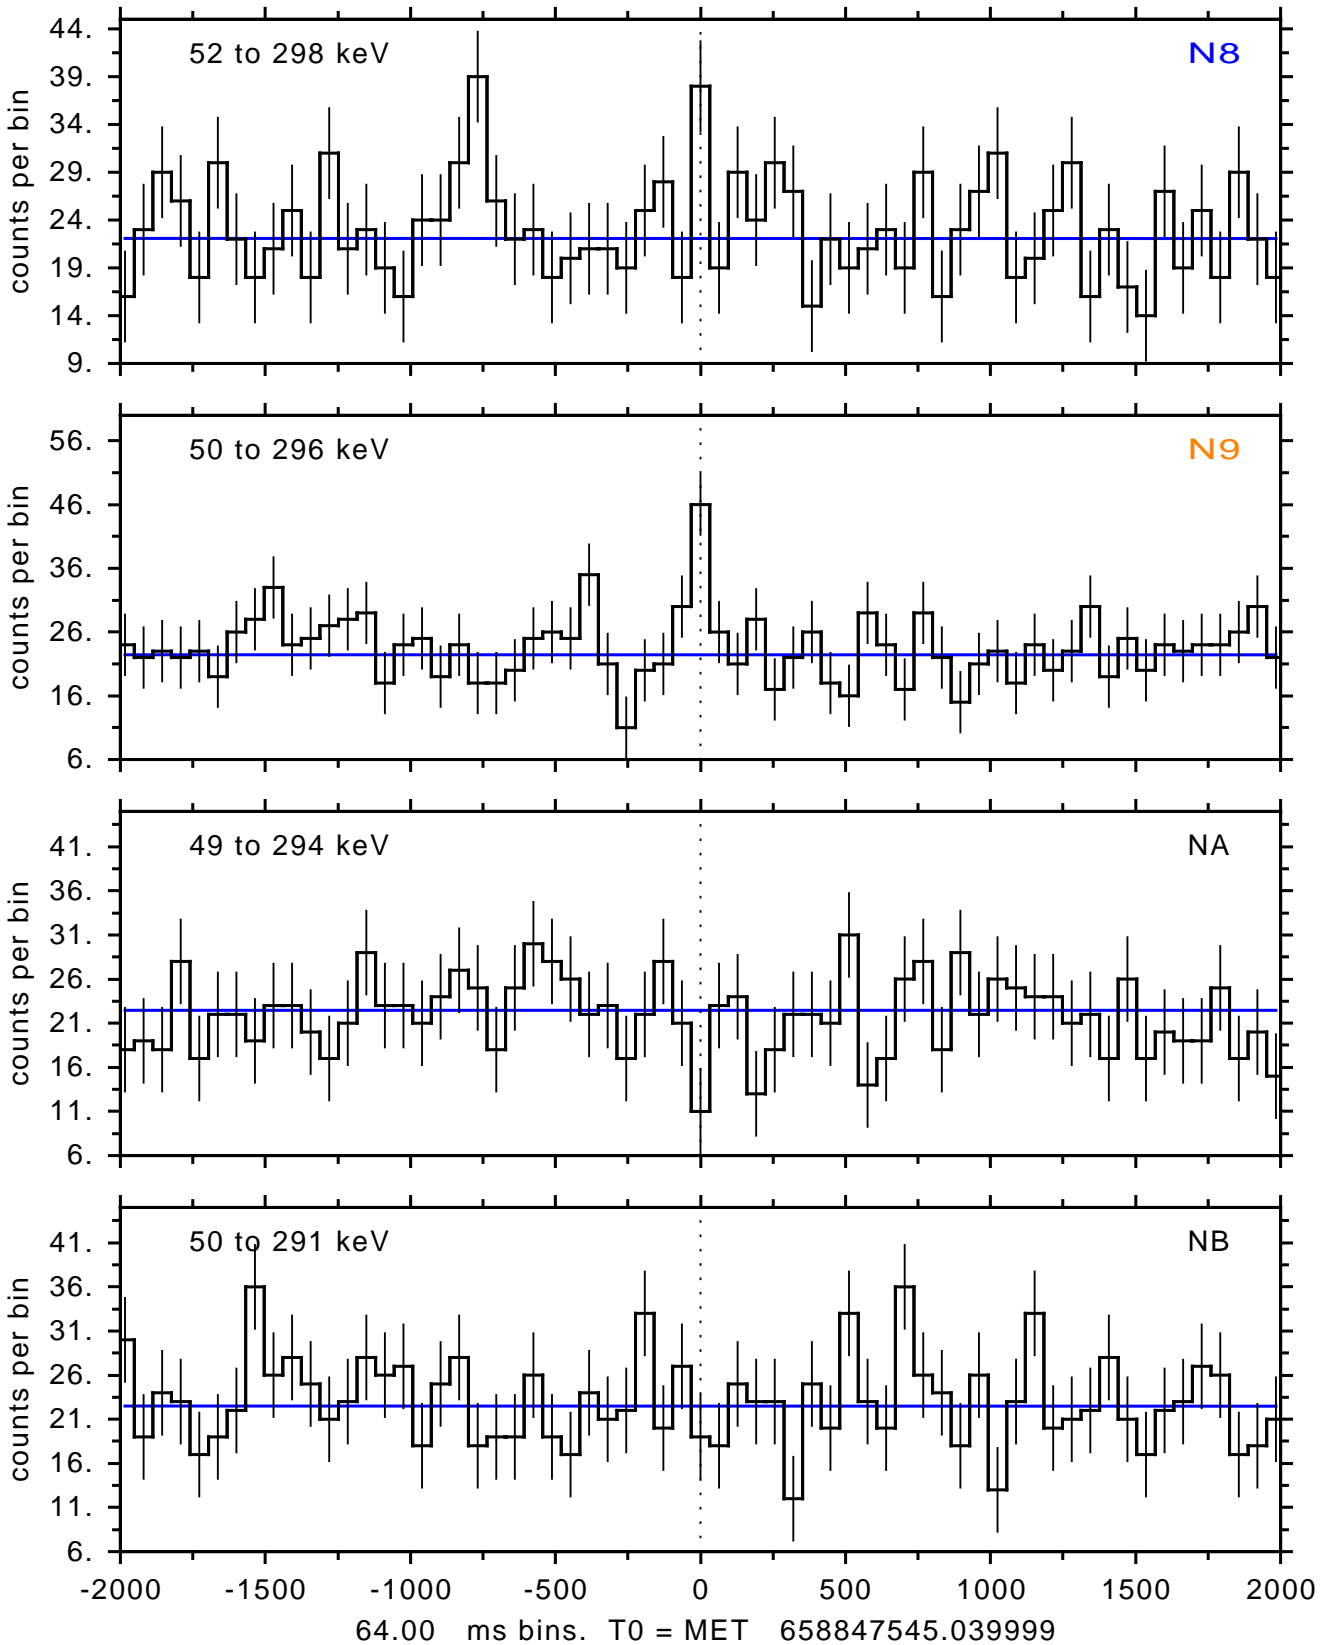

sGRB ver 116b of 2020 Feb 14 run on 2021-11-17 10:08:33
T0 = 658847545.039999 = 2021-11-17 13:12:20.040000
Algr: 4: P02 of F0001: glg_tte_b0_211117_13z_v00

sGRB ver 116b of 2020 Feb 14 run on 2021-11-17 10:08:33

T0 = 658847545.039999 = 2021-11-17 13:12:20.040000

Algr: 4: P02 of F0001: glg_tte_b0_211117_13z_v00

sGRB ver 116b of 2020 Feb 14 run on 2021-11-17 10:08:33
T0 = 658847545.039999 = 2021-11-17 13:12:20.040000
Algr: 4: P02 of F0001: glg_tte_b0_211117_13z_v00

sGRB ver 116b of 2020 Feb 14 run on 2021-11-17 10:08:33
T0 = 658847545.039999 = 2021-11-17 13:12:20.040000
Algr: 4: P02 of F0001: glg_tte_b0_211117_13z_v00