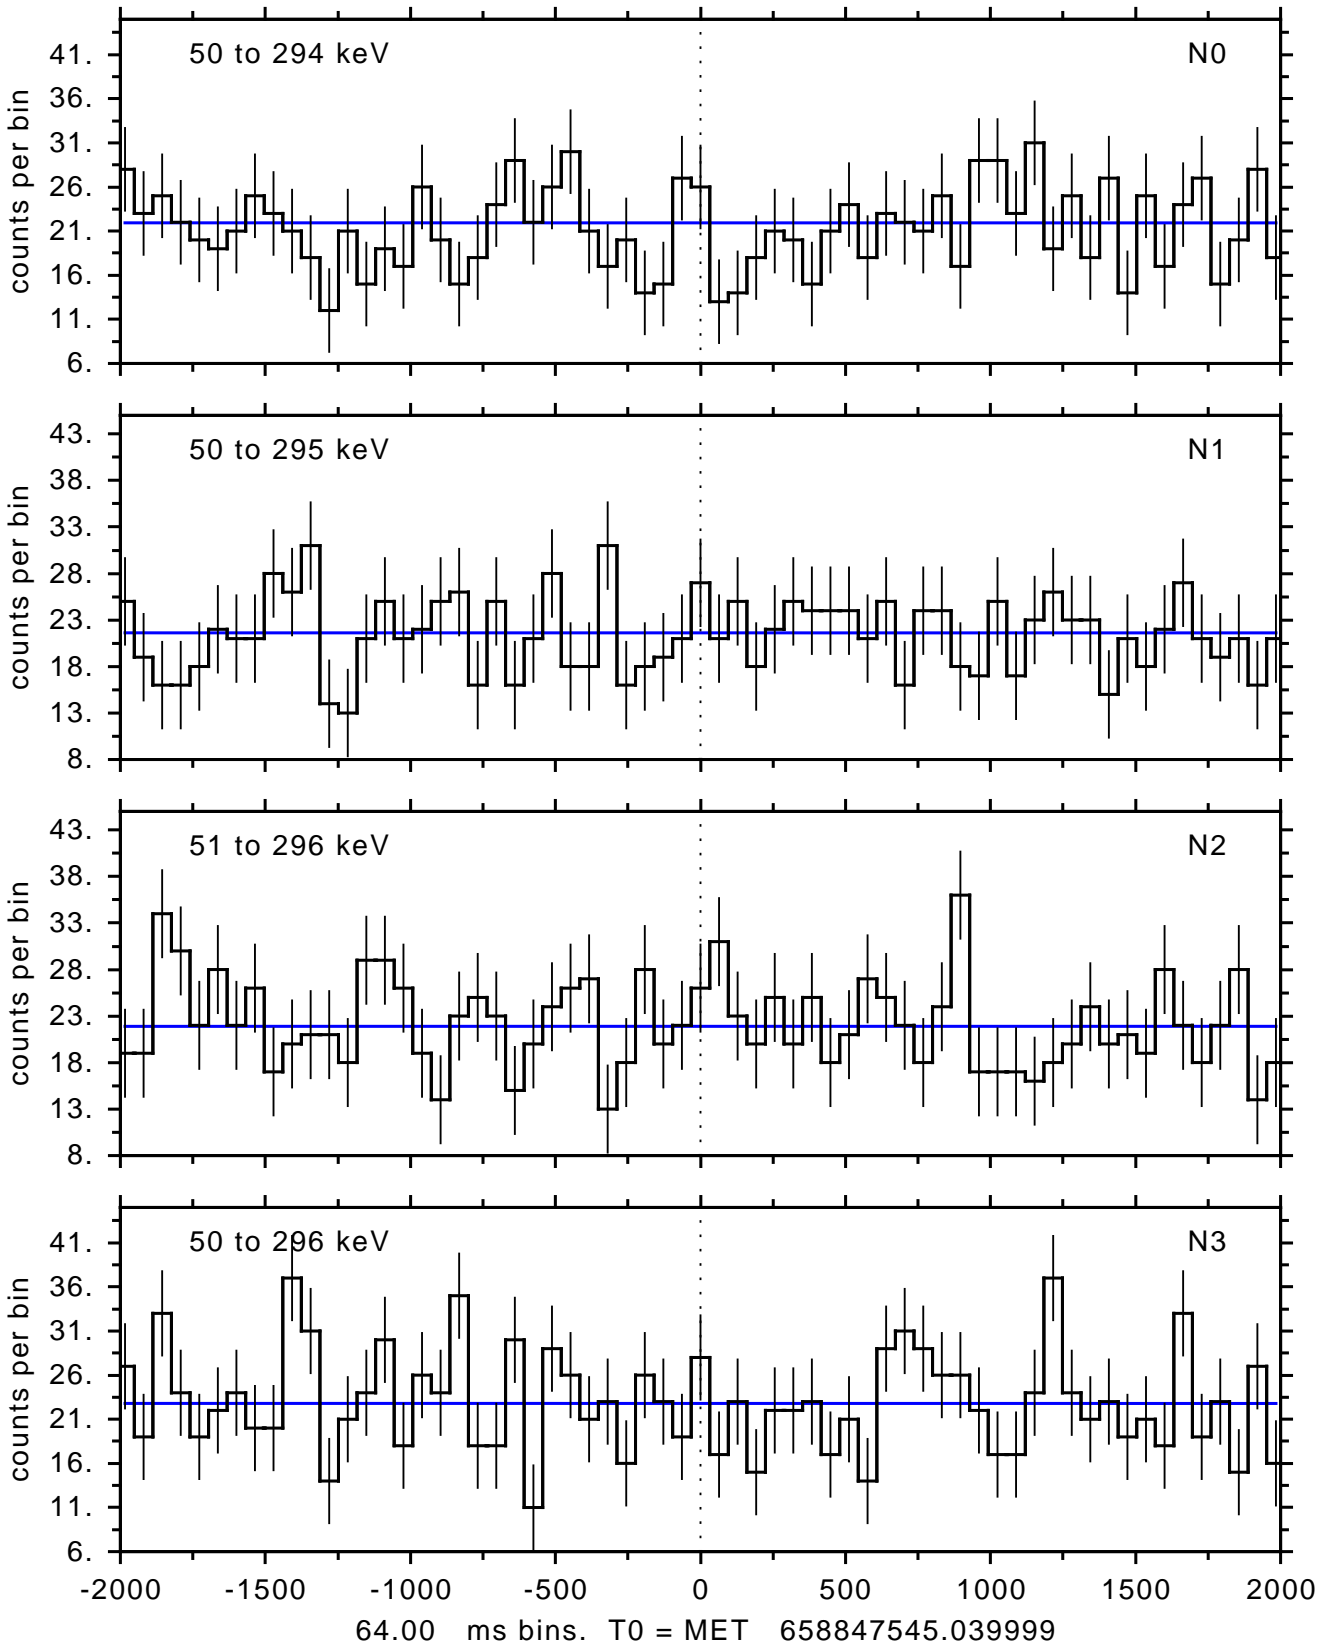

sGRB ver 116b of 2020 Feb 14 run on 2021-11-17 10:08:33
T0 = 658847545.039999 = 2021-11-17 13:12:20.040000
Algr: 4: P02 of F0001: glg_tte_b0_211117_13z_v00

sGRB ver 116b of 2020 Feb 14 run on 2021-11-17 10:08:33

T0 = 658847545.039999 = 2021-11-17 13:12:20.040000

Algr: 4: P02 of F0001: glg_tte_b0_211117_13z_v00

sGRB ver 116b of 2020 Feb 14 run on 2021-11-17 10:08:33
T0 = 658847545.039999 = 2021-11-17 13:12:20.040000
Algr: 4: P02 of F0001: glg_tte_b0_211117_13z_v00

sGRB ver 116b of 2020 Feb 14 run on 2021-11-17 10:08:33
T0 = 658847545.039999 = 2021-11-17 13:12:20.040000
Algr: 4: P02 of F0001: glg_tte_b0_211117_13z_v00