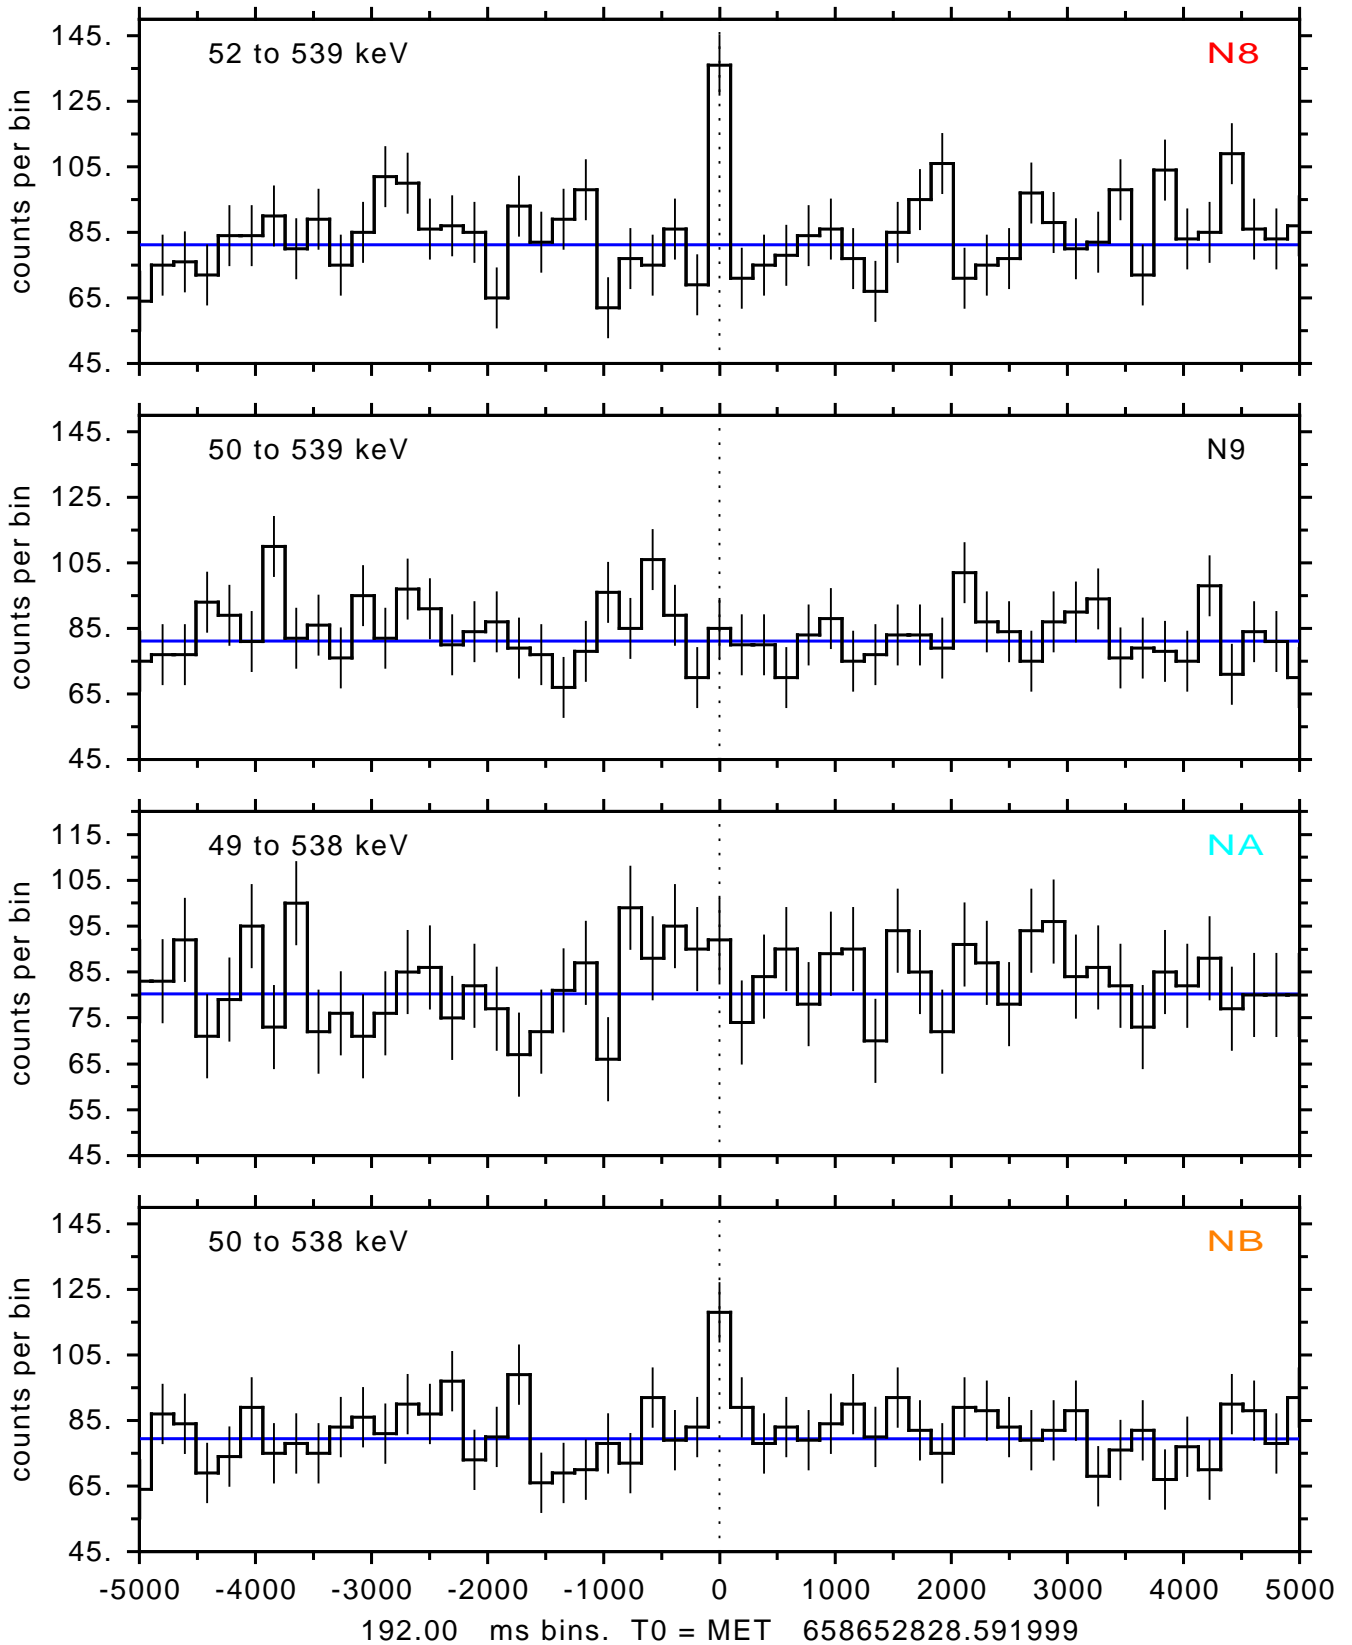

sGRB ver 116b of 2020 Feb 14 run on 2021-11-15 04:18:29
T0 = 658652828.591999 = 2021-11-15 07:07:03.592000
Algr: 2: P02 of F0001: glg_tte_b0_211115_07z_v00

sGRB ver 116b of 2020 Feb 14 run on 2021-11-15 04:18:29
T0 = 658652828.591999 = 2021-11-15 07:07:03.592000
Algr: 2: P02 of F0001: glg_tte_b0_211115_07z_v00