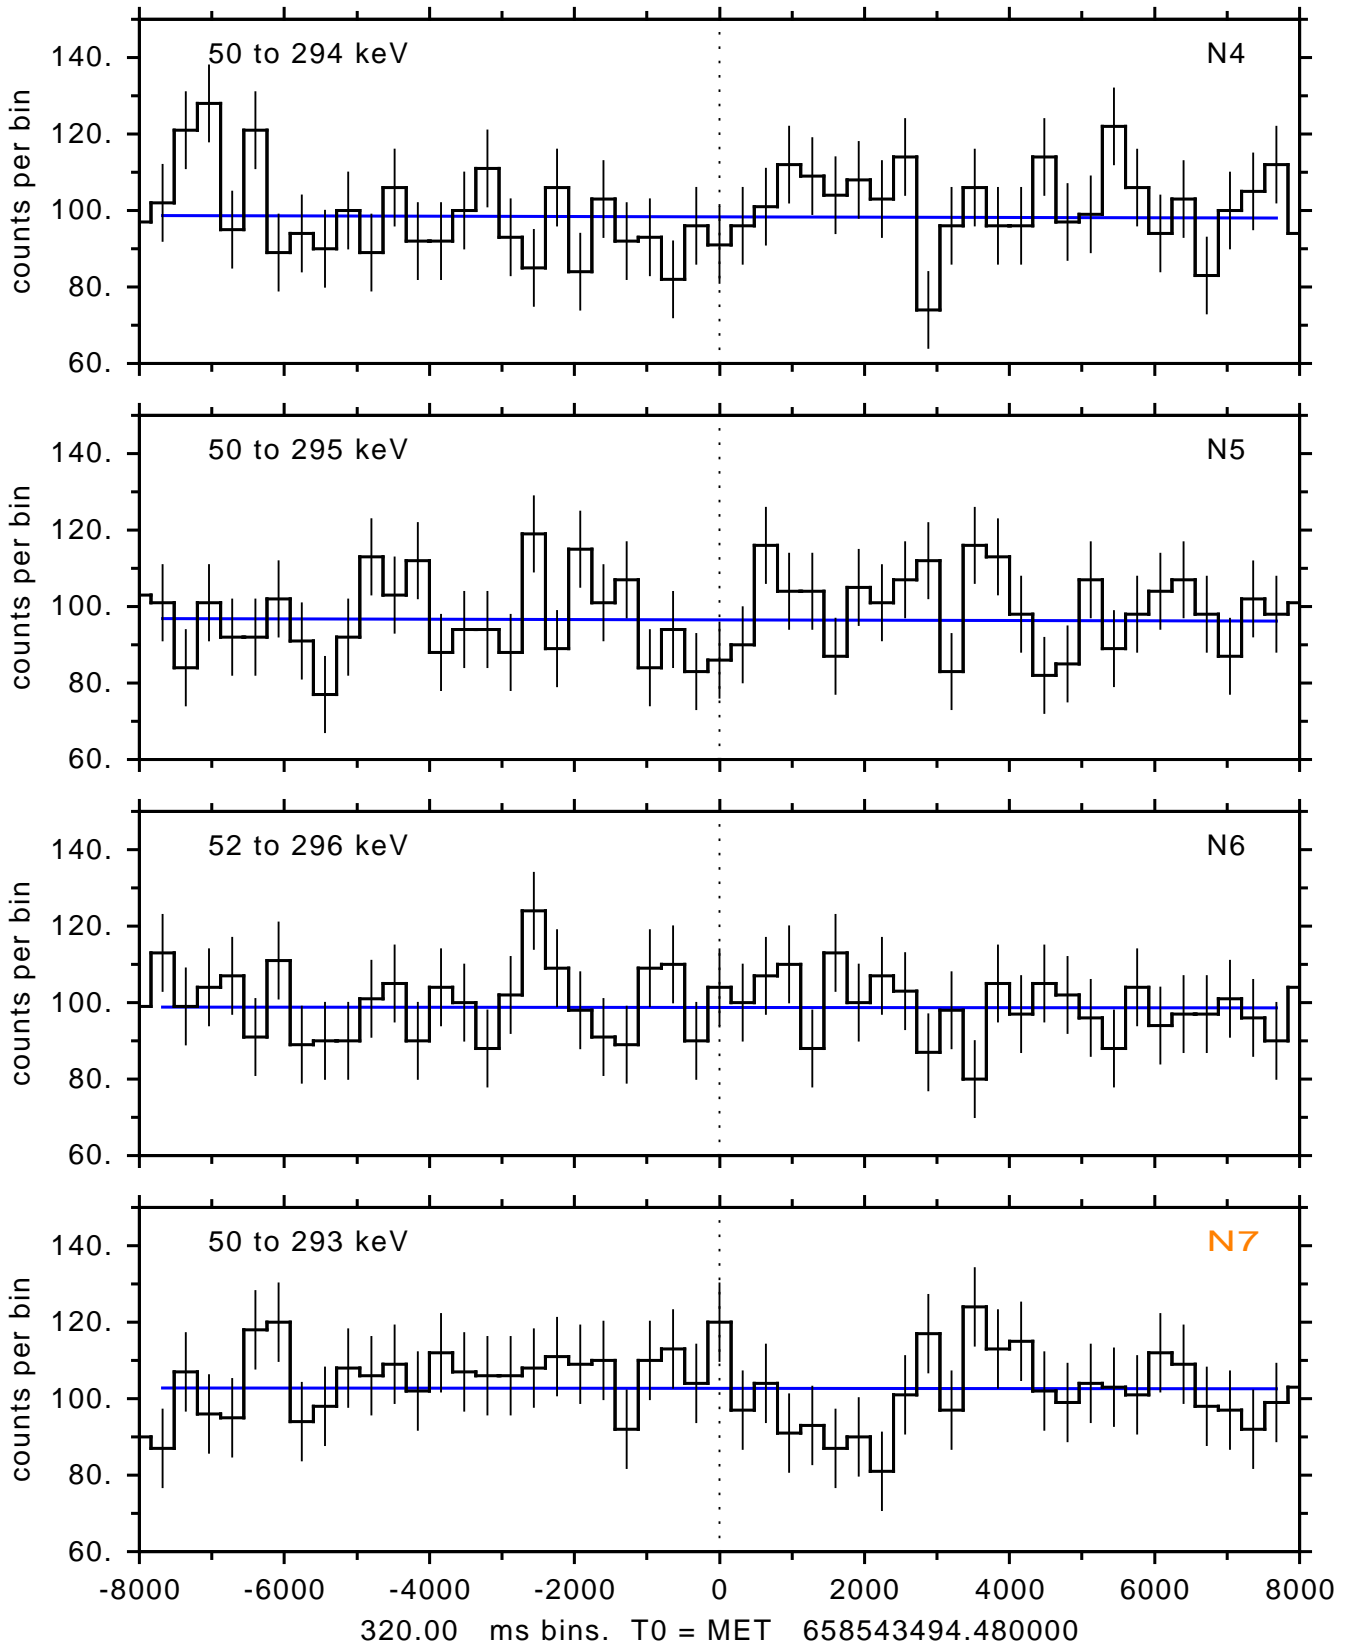

sGRB ver 116b of 2020 Feb 14 run on 2021-11-13 22:24:34
T0 = 658543494.480000 = 2021-11-14 00:44:49.480000
Algr: 4: P01 of F0001: glg_tte_b0_211114_00z_v00

sGRB ver 116b of 2020 Feb 14 run on 2021-11-13 22:24:34
T0 = 658543494.480000 = 2021-11-14 00:44:49.480000
Algr: 4: P01 of F0001: glg_tte_b0_211114_00z_v00