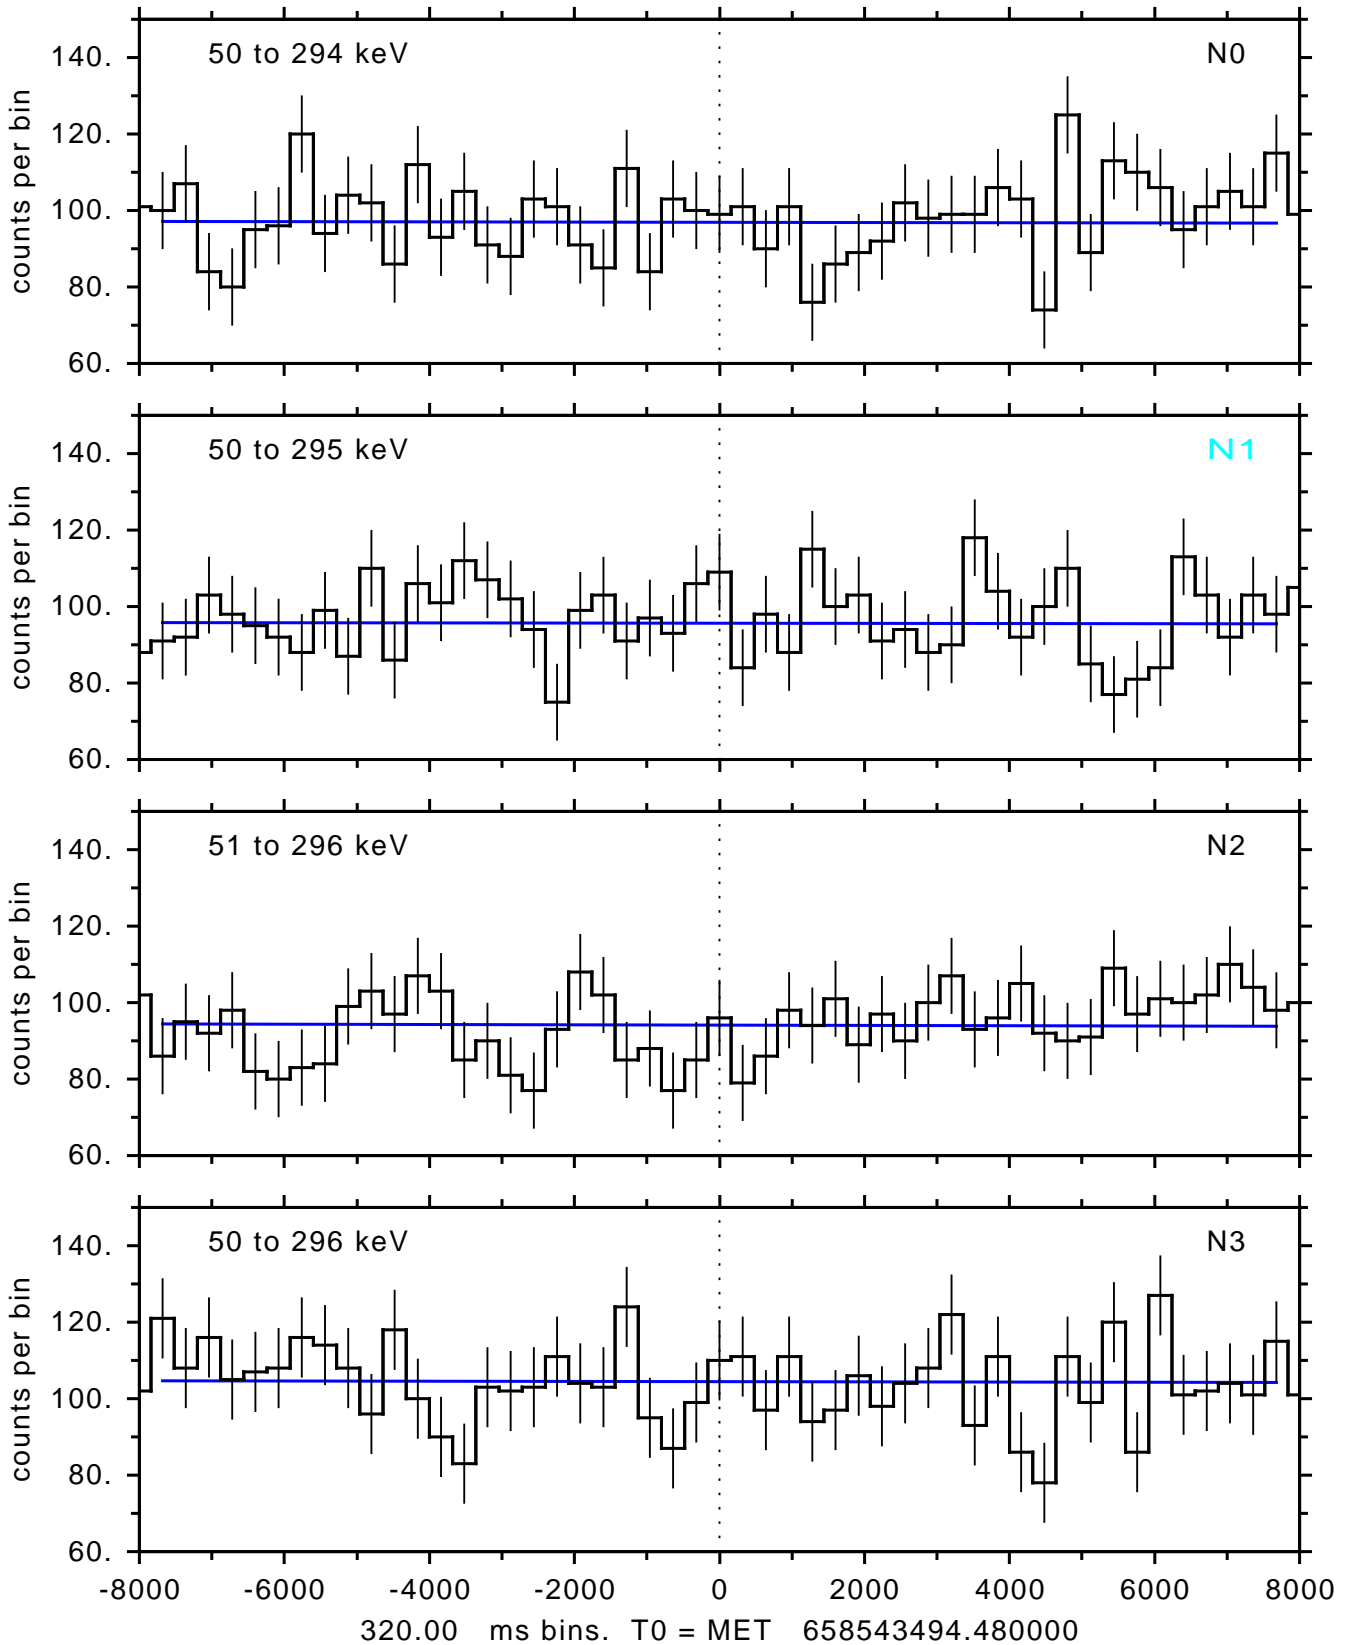

sGRB ver 116b of 2020 Feb 14 run on 2021-11-13 22:24:34
T0 = 658543494.480000 = 2021-11-14 00:44:49.480000
Algr: 4: P01 of F0001: glg_tte_b0_211114_00z_v00

sGRB ver 116b of 2020 Feb 14 run on 2021-11-13 22:24:34
T0 = 658543494.480000 = 2021-11-14 00:44:49.480000
Algr: 4: P01 of F0001: glg_tte_b0_211114_00z_v00