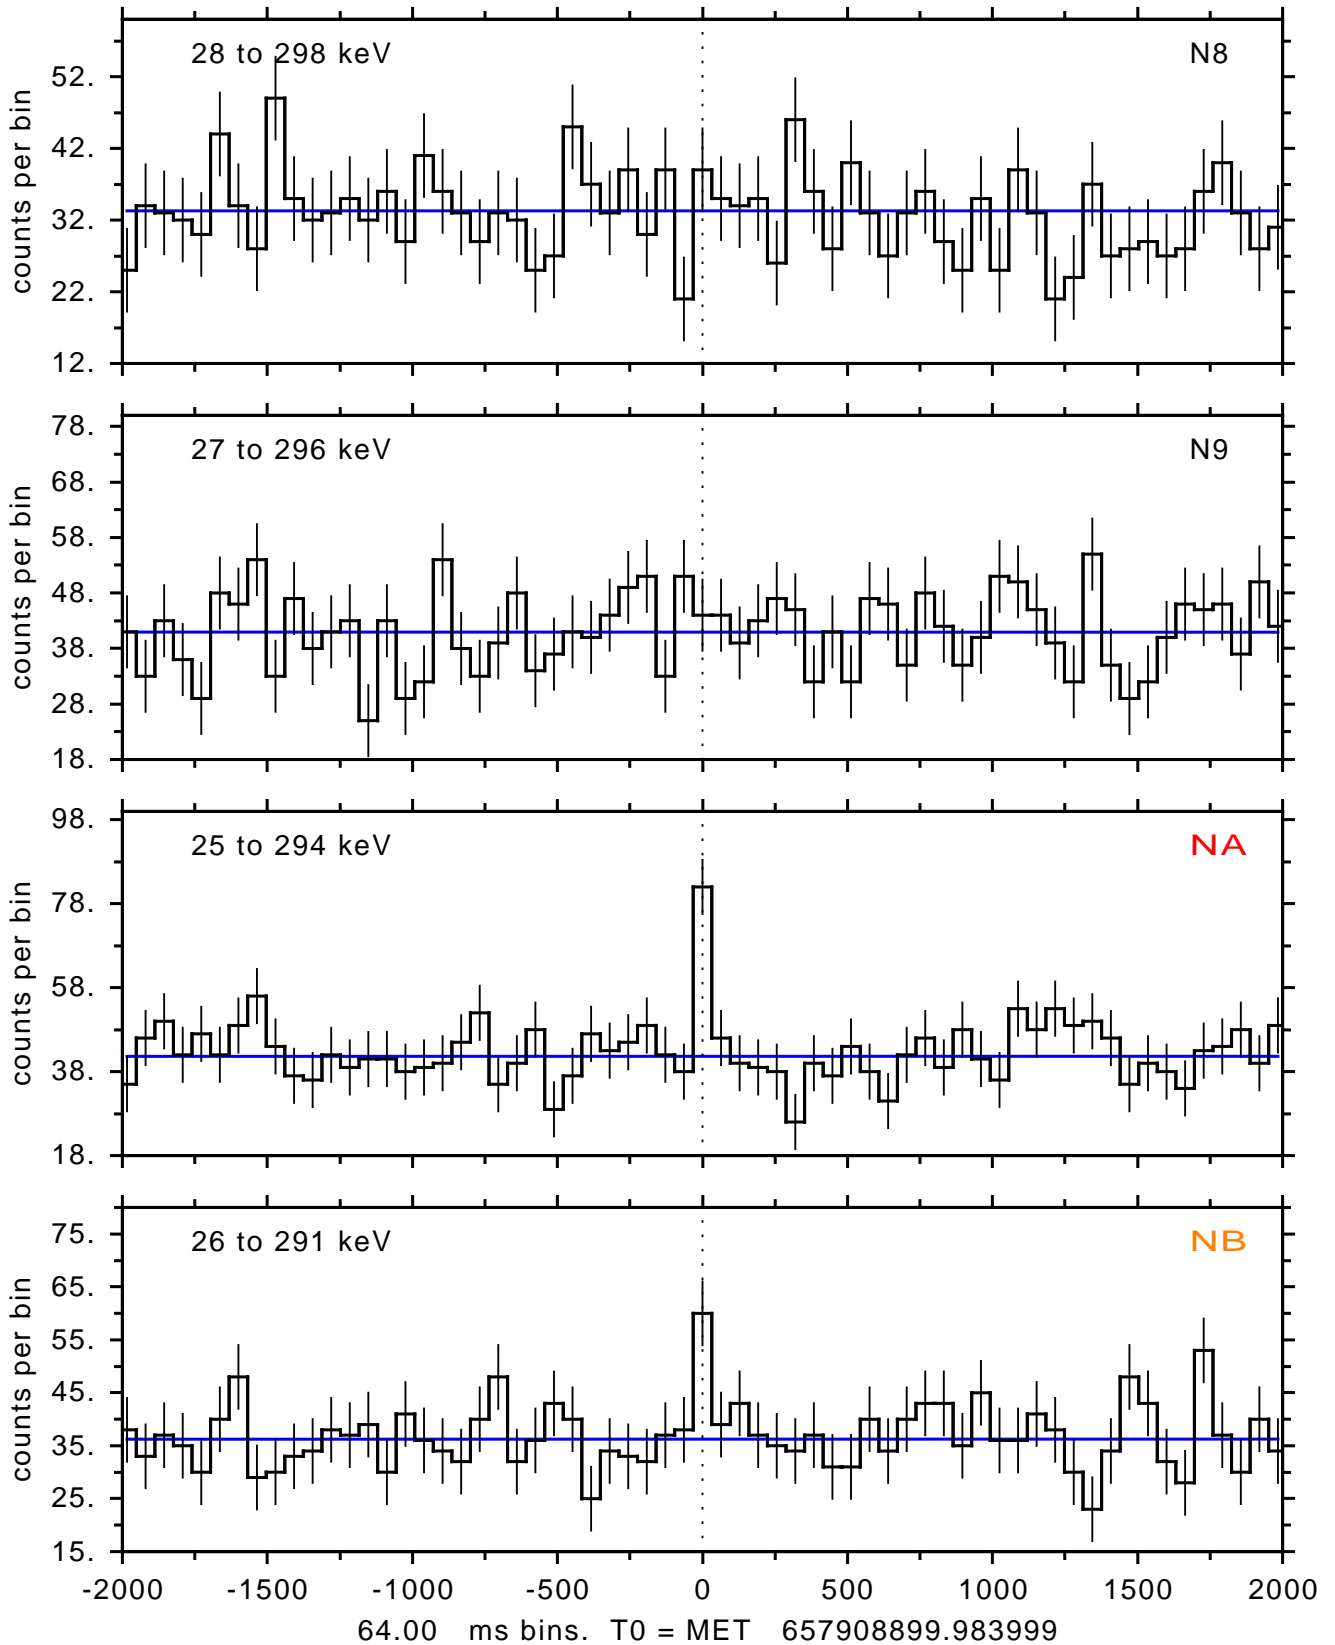

sGRB ver 116b of 2020 Feb 14 run on 2021-11-06 15:53:23
T0 = 657908899.983999 = 2021-11-06 16:28:14.984000
Algr: 3: P01 of F0001: glg_tte_b0_211106_16z_v00

sGRB ver 116b of 2020 Feb 14 run on 2021-11-06 15:53:23

T0 = 657908899.983999 = 2021-11-06 16:28:14.984000

Algr: 3: P01 of F0001: glg_tte_b0_211106_16z_v00

sGRB ver 116b of 2020 Feb 14 run on 2021-11-06 15:53:23
T0 = 657908899.983999 = 2021-11-06 16:28:14.984000
Algr: 3: P01 of F0001: glg_tte_b0_211106_16z_v00

sGRB ver 116b of 2020 Feb 14 run on 2021-11-06 15:53:23
T0 = 657908899.983999 = 2021-11-06 16:28:14.984000
Algr: 3: P01 of F0001: glg_tte_b0_211106_16z_v00