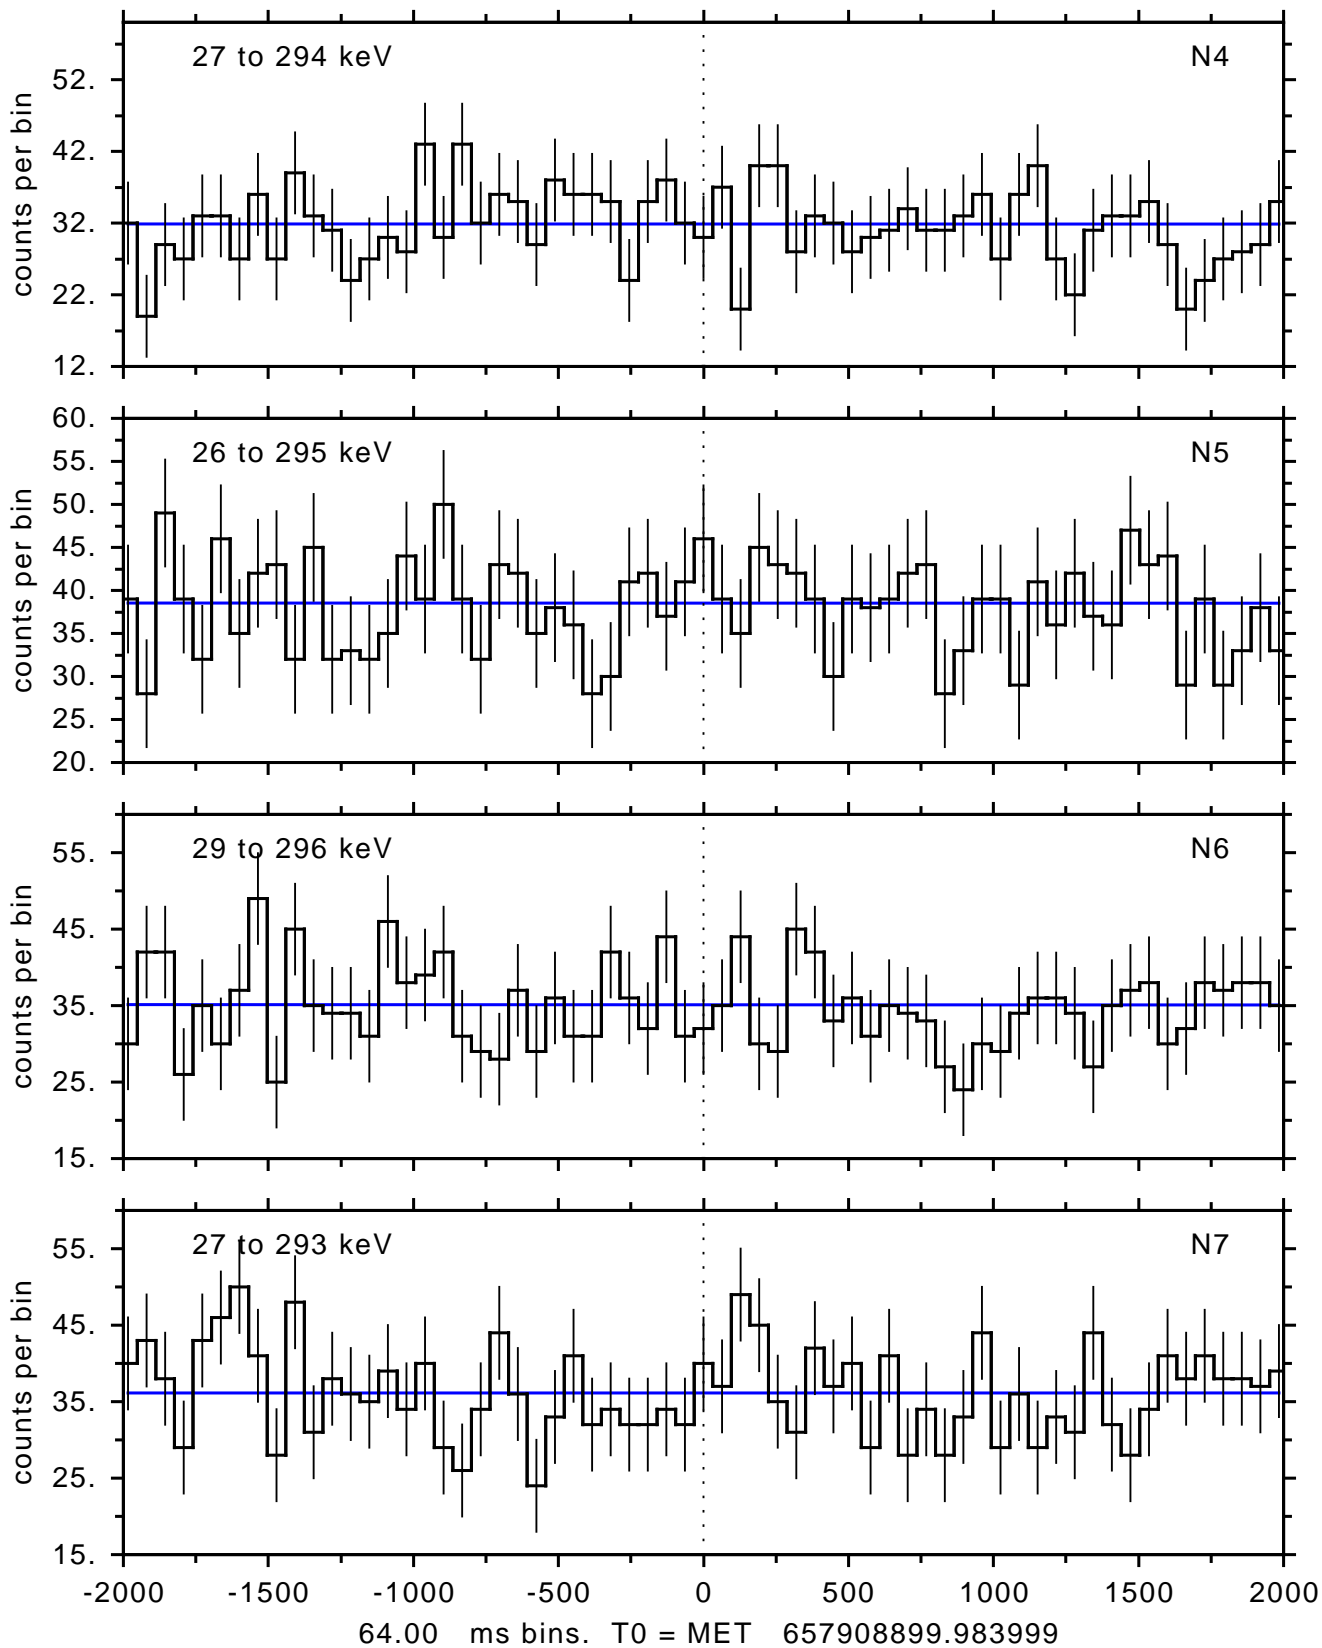

sGRB ver 116b of 2020 Feb 14 run on 2021-11-06 15:53:23
T0 = 657908899.983999 = 2021-11-06 16:28:14.984000
Algr: 3: P01 of F0001: glg_tte_b0_211106_16z_v00

sGRB ver 116b of 2020 Feb 14 run on 2021-11-06 15:53:23

T0 = 657908899.983999 = 2021-11-06 16:28:14.984000

Algr: 3: P01 of F0001: glg_tte_b0_211106_16z_v00

sGRB ver 116b of 2020 Feb 14 run on 2021-11-06 15:53:23
T0 = 657908899.983999 = 2021-11-06 16:28:14.984000
Algr: 3: P01 of F0001: glg_tte_b0_211106_16z_v00

sGRB ver 116b of 2020 Feb 14 run on 2021-11-06 15:53:23
T0 = 657908899.983999 = 2021-11-06 16:28:14.984000
Algr: 3: P01 of F0001: glg_tte_b0_211106_16z_v00