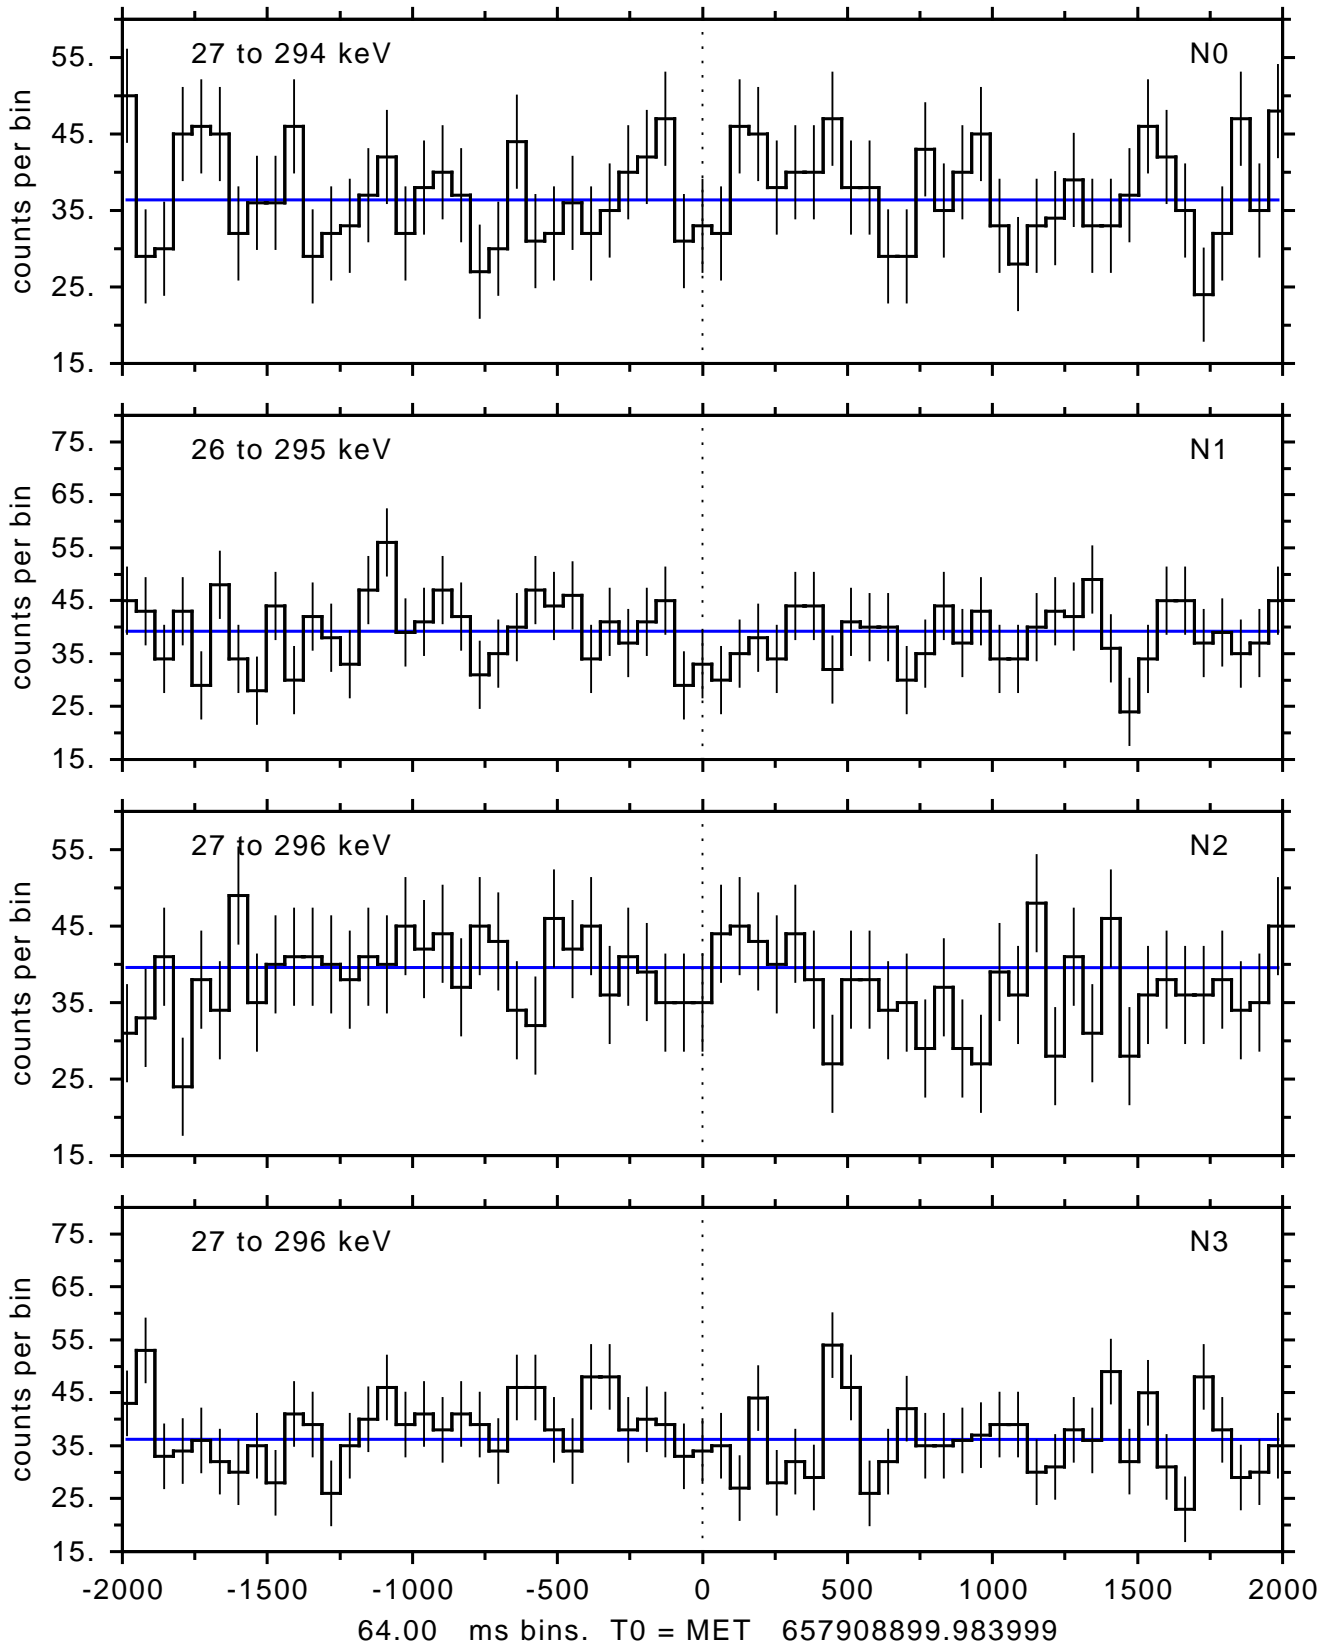

sGRB ver 116b of 2020 Feb 14 run on 2021-11-06 15:53:23
T0 = 657908899.983999 = 2021-11-06 16:28:14.984000
Algr: 3: P01 of F0001: glg_tte_b0_211106_16z_v00

sGRB ver 116b of 2020 Feb 14 run on 2021-11-06 15:53:23

T0 = 657908899.983999 = 2021-11-06 16:28:14.984000

Algr: 3: P01 of F0001: glg_tte_b0_211106_16z_v00

sGRB ver 116b of 2020 Feb 14 run on 2021-11-06 15:53:23
T0 = 657908899.983999 = 2021-11-06 16:28:14.984000
Algr: 3: P01 of F0001: glg_tte_b0_211106_16z_v00

sGRB ver 116b of 2020 Feb 14 run on 2021-11-06 15:53:23
T0 = 657908899.983999 = 2021-11-06 16:28:14.984000
Algr: 3: P01 of F0001: glg_tte_b0_211106_16z_v00