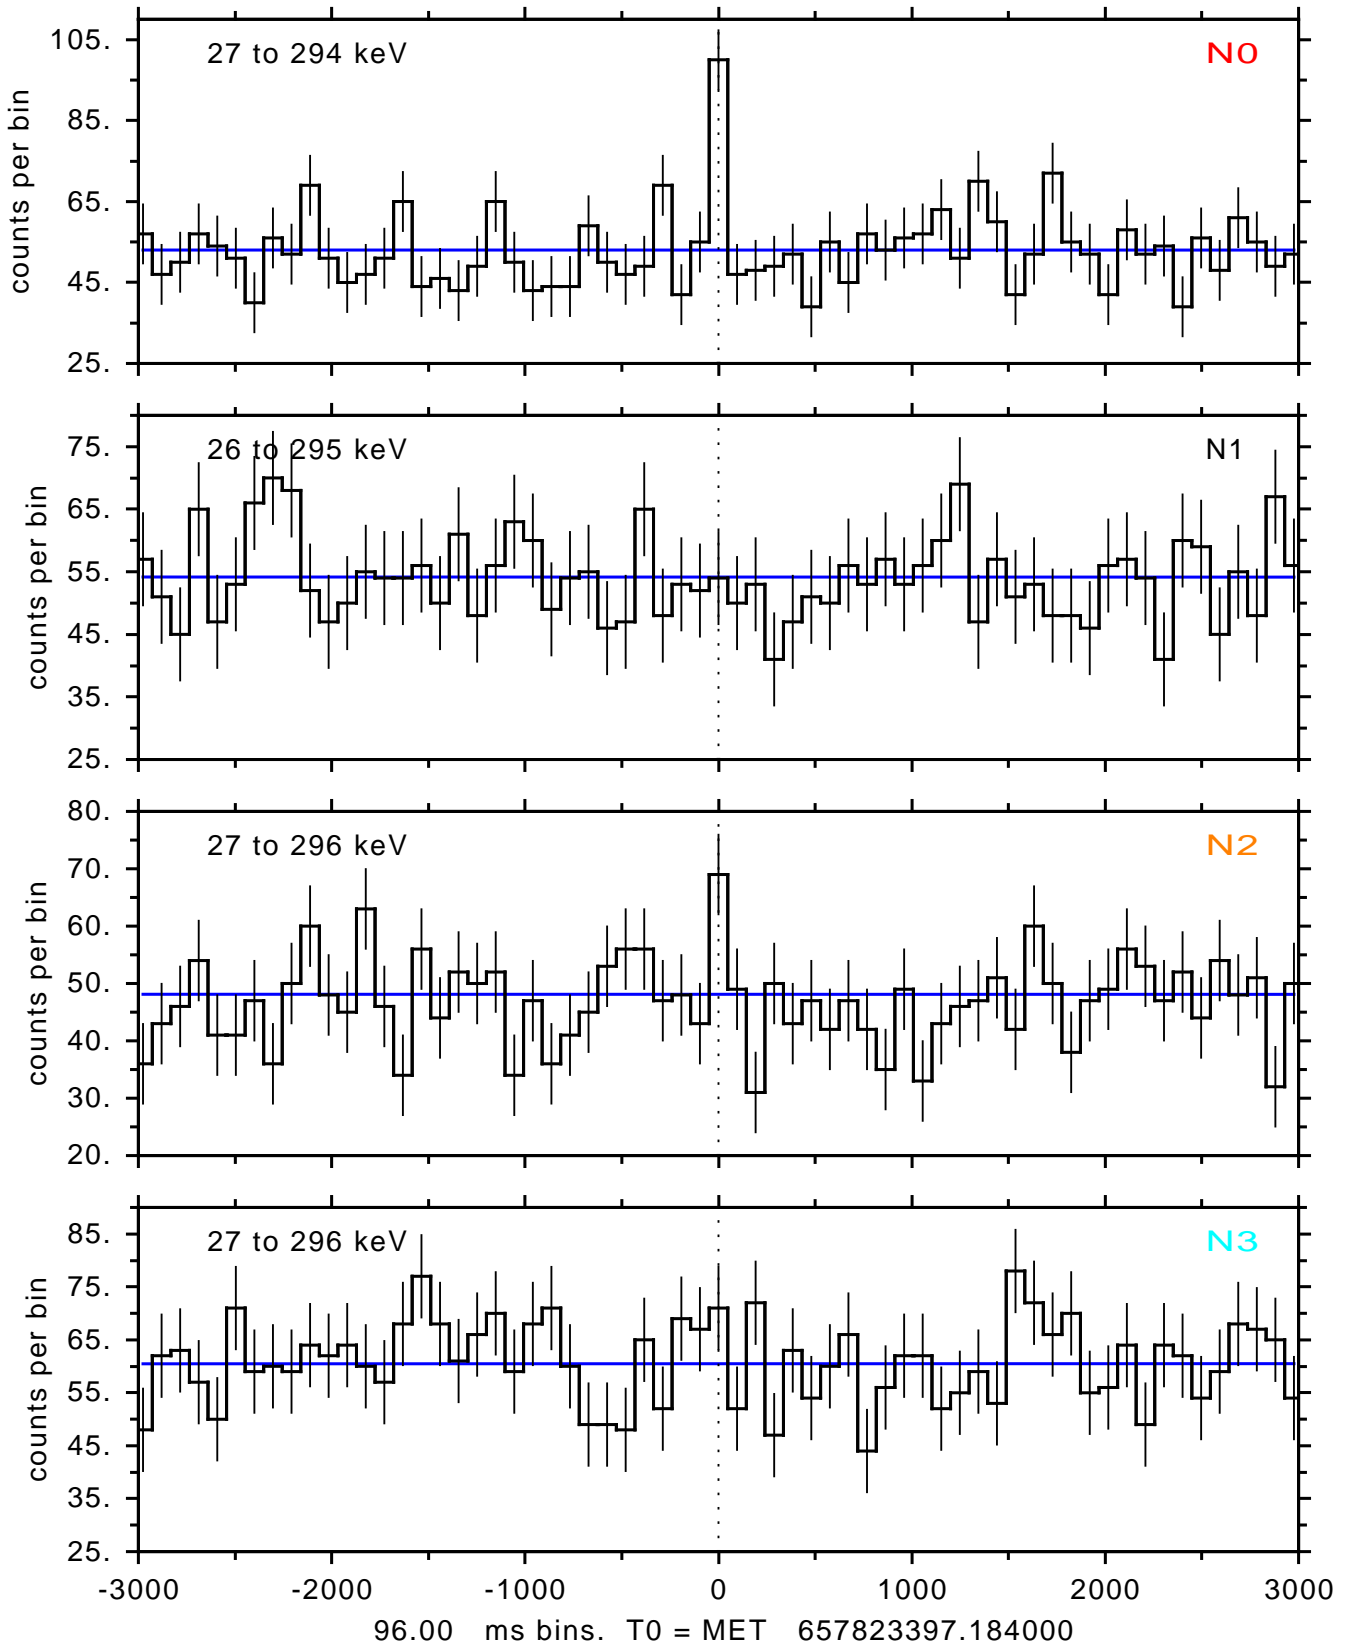

sGRB ver 116b of 2020 Feb 14 run on 2021-11-05 13:38:37
T0 = 65782397.184000 = 2021-11-05 16:43:12.184000
Algr: 3: P01 of F0001: glg_tte_b0_211105_16z_v00

sGRB ver 116b of 2020 Feb 14 run on 2021-11-05 13:38:37
T0 = 657823397.184000 = 2021-11-05 16:43:12.184000
Algr: 3: P01 of F0001: glg_tte_b0_211105_16z_v00

sGRB ver 116b of 2020 Feb 14 run on 2021-11-05 13:38:37
T0 = 657823397.184000 = 2021-11-05 16:43:12.184000
Algr: 3: P01 of F0001: glg_tte_b0_211105_16z_v00

sGRB ver 116b of 2020 Feb 14 run on 2021-11-05 13:38:37
T0 = 657823397.184000 = 2021-11-05 16:43:12.184000
Algr: 3: P01 of F0001: glg_tte_b0_211105_16z_v00