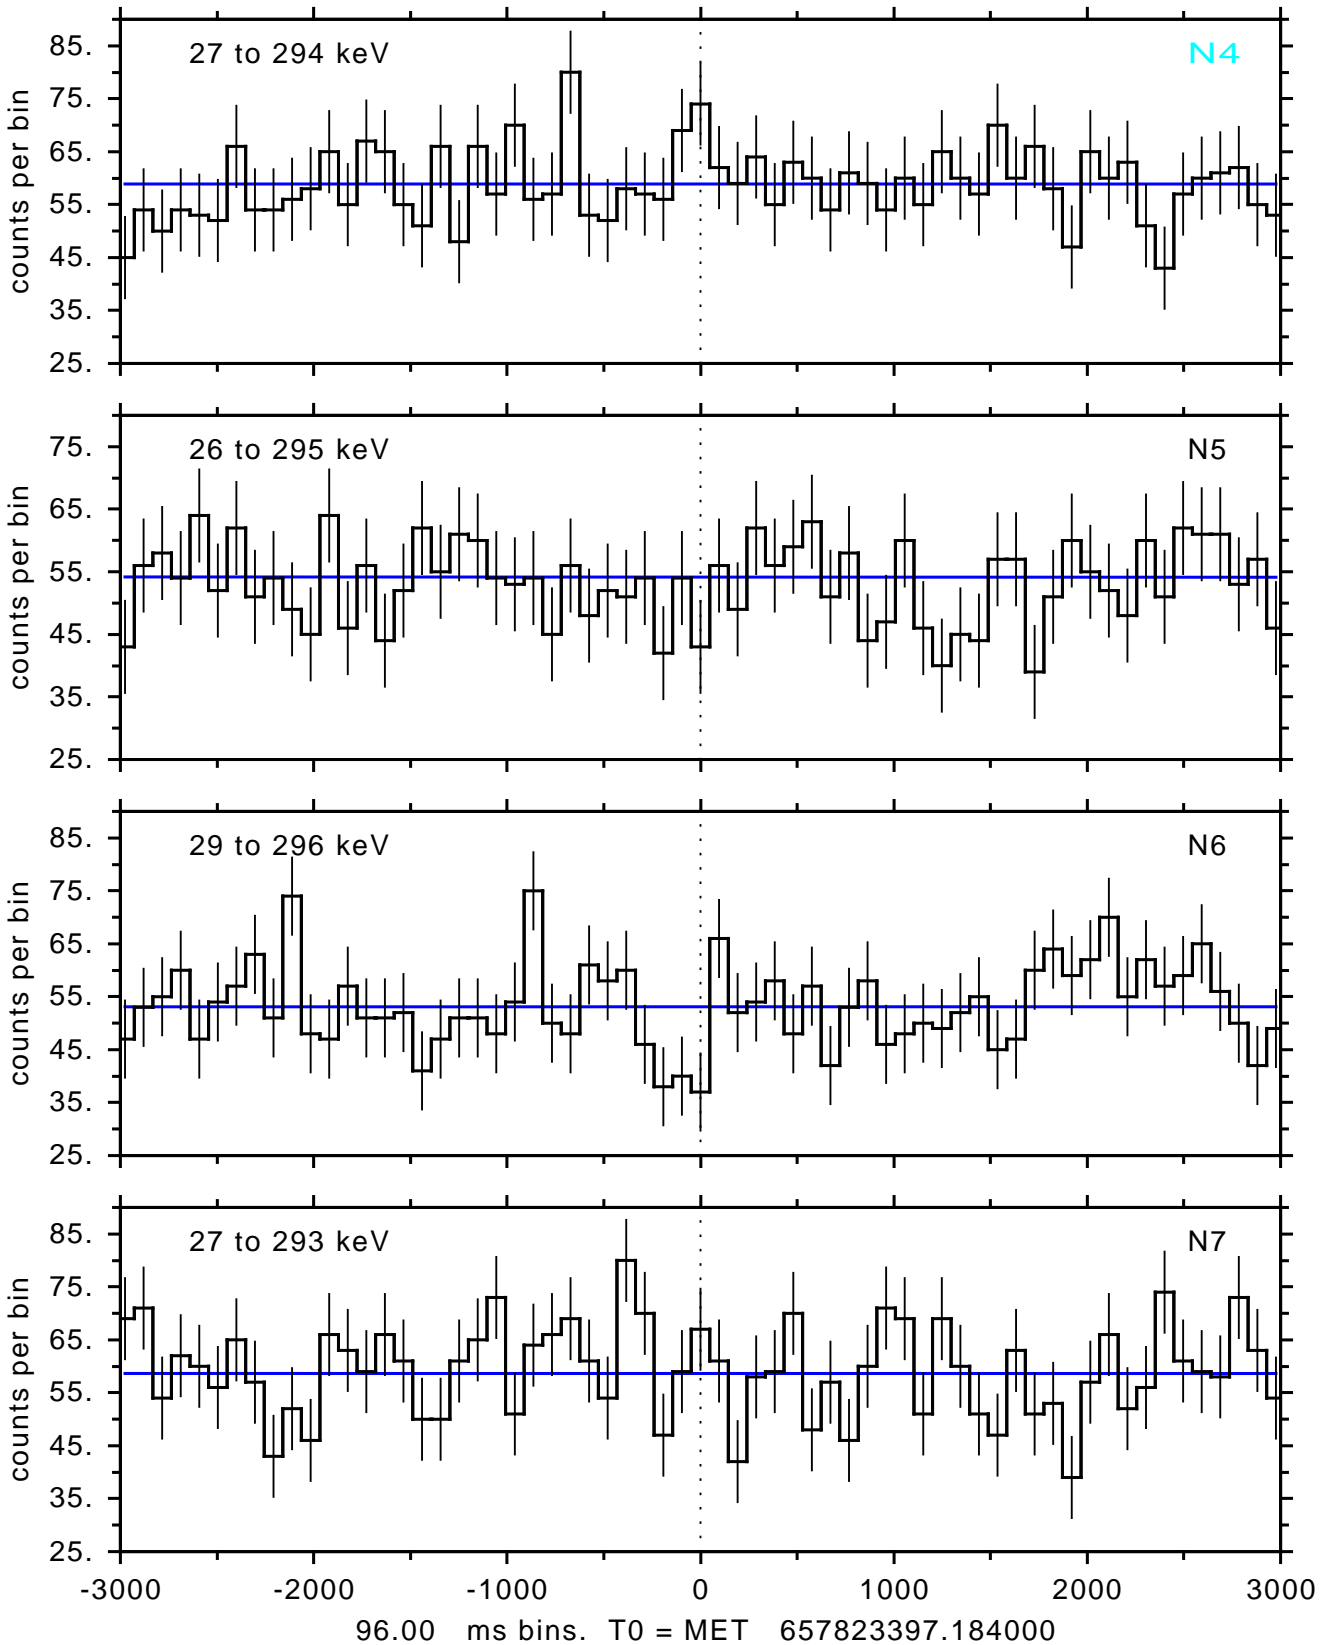

sGRB ver 116b of 2020 Feb 14 run on 2021-11-05 13:38:37
T0 = 65782397.184000 = 2021-11-05 16:43:12.184000
Algr: 3: P01 of F0001: glg_tte_b0_211105_16z_v00

sGRB ver 116b of 2020 Feb 14 run on 2021-11-05 13:38:37
T0 = 657823397.184000 = 2021-11-05 16:43:12.184000
Algr: 3: P01 of F0001: glg_tte_b0_211105_16z_v00

sGRB ver 116b of 2020 Feb 14 run on 2021-11-05 13:38:37
T0 = 657823397.184000 = 2021-11-05 16:43:12.184000
Algr: 3: P01 of F0001: glg_tte_b0_211105_16z_v00

sGRB ver 116b of 2020 Feb 14 run on 2021-11-05 13:38:37
T0 = 657823397.184000 = 2021-11-05 16:43:12.184000
Algr: 3: P01 of F0001: glg_tte_b0_211105_16z_v00