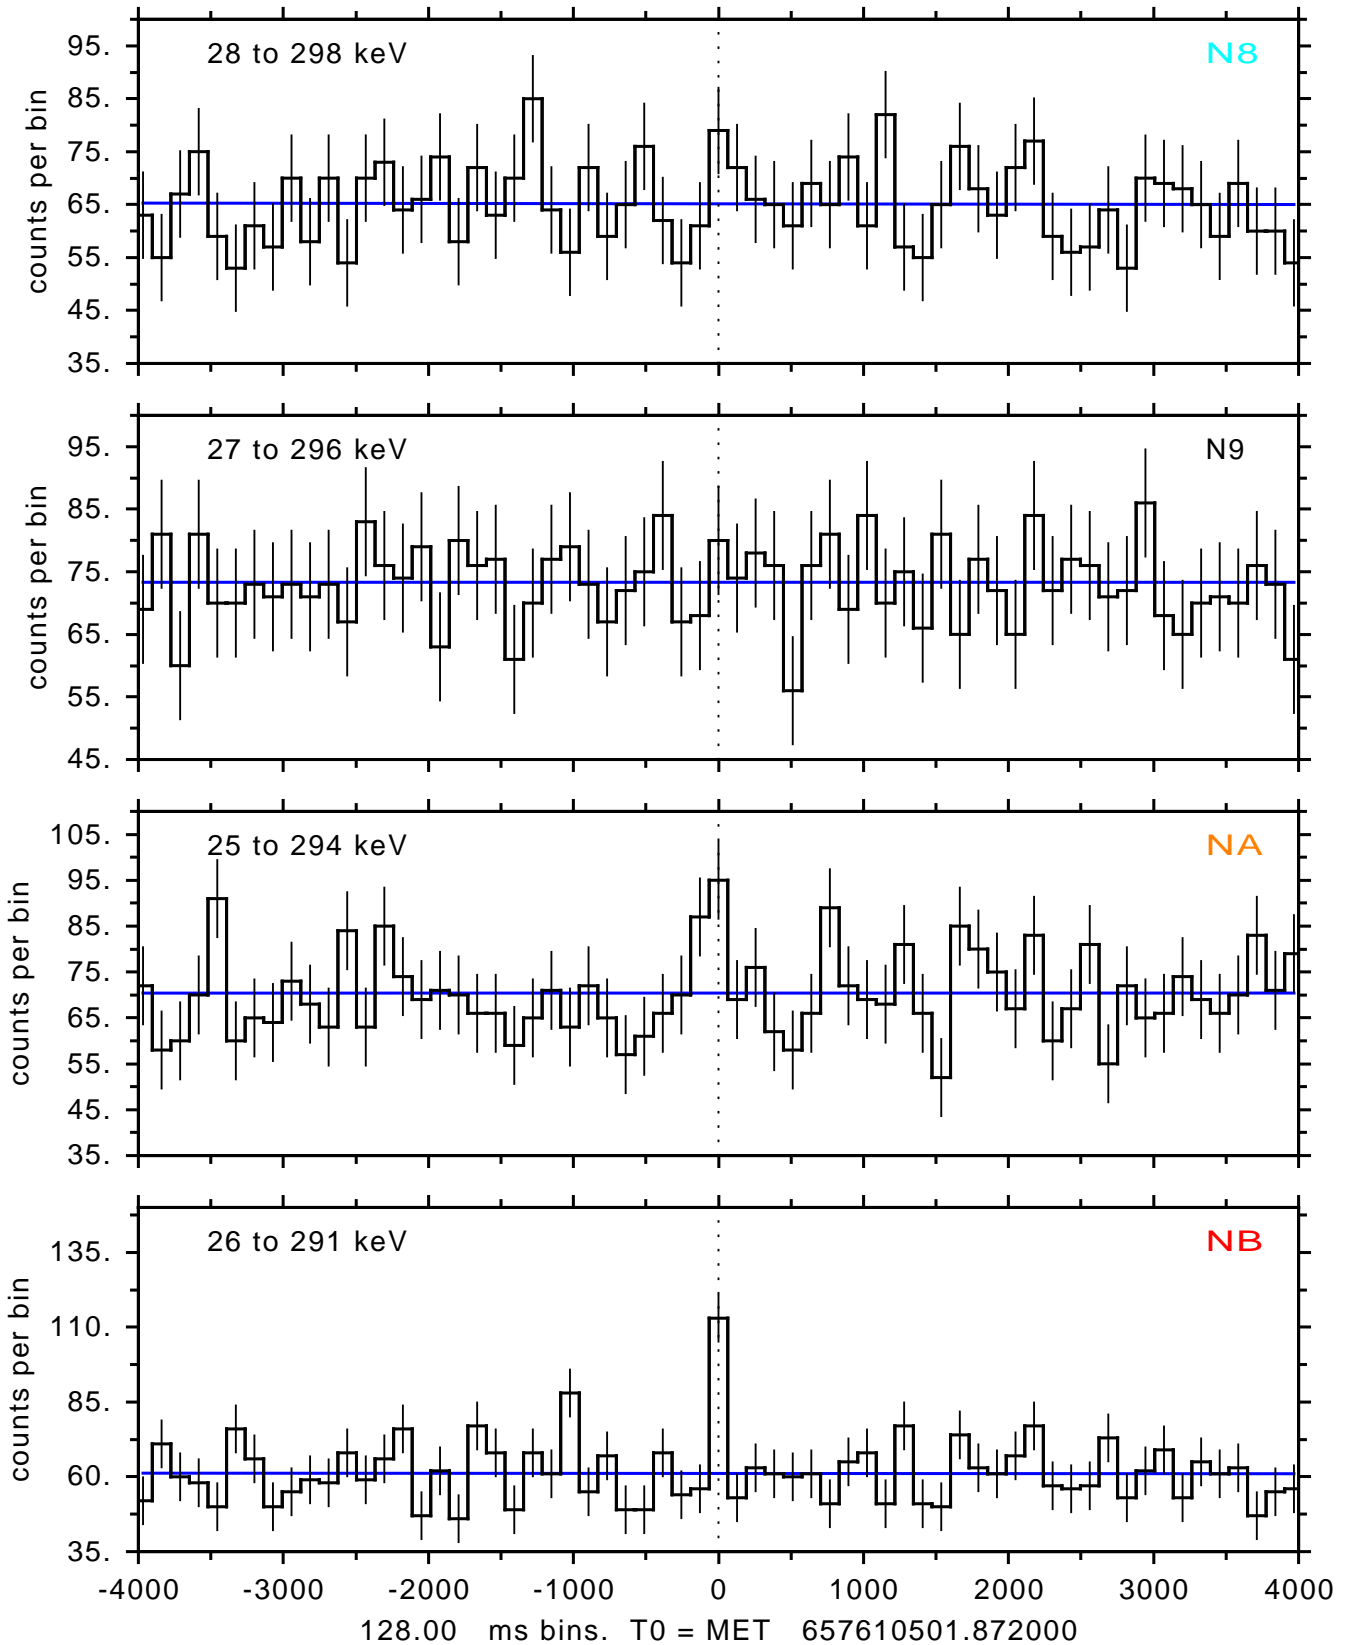

sGRB ver 116b of 2020 Feb 14 run on 2021-11-03 06:00:41
T0 = 657610501.872000 = 2021-11-03 05:34:56.872000
Algr: 3: P01 of F0001: glg_tte_b0_211103_05z_v00

sGRB ver 116b of 2020 Feb 14 run on 2021-11-03 06:00:41
T0 = 657610501.872000 = 2021-11-03 05:34:56.872000
Algr: 3: P01 of F0001: glg_tte_b0_211103_05z_v00