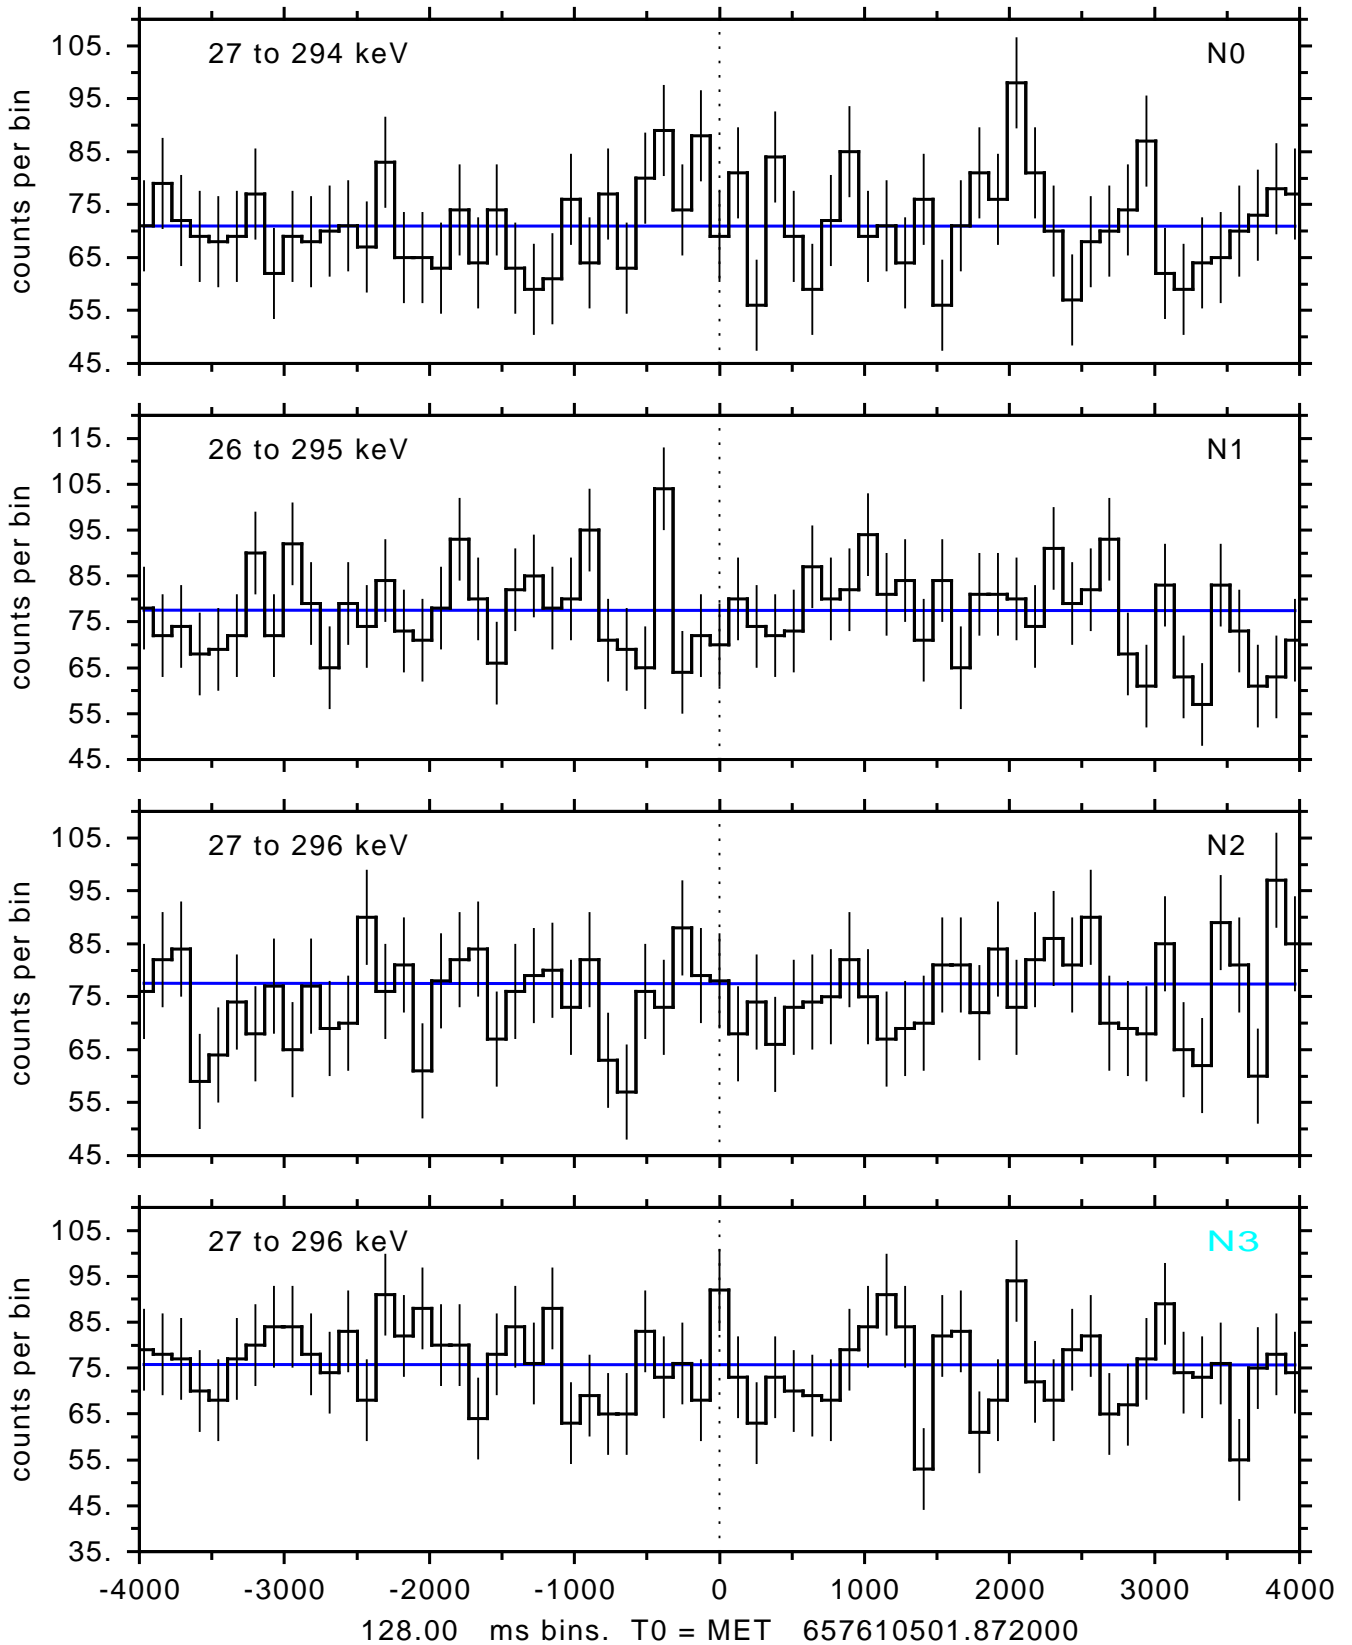

sGRB ver 116b of 2020 Feb 14 run on 2021-11-03 06:00:41
T0 = 657610501.872000 = 2021-11-03 05:34:56.872000
Algr: 3: P01 of F0001: glg_tte_b0_211103_05z_v00

sGRB ver 116b of 2020 Feb 14 run on 2021-11-03 06:00:41
T0 = 657610501.872000 = 2021-11-03 05:34:56.872000
Algr: 3: P01 of F0001: glg_tte_b0_211103_05z_v00