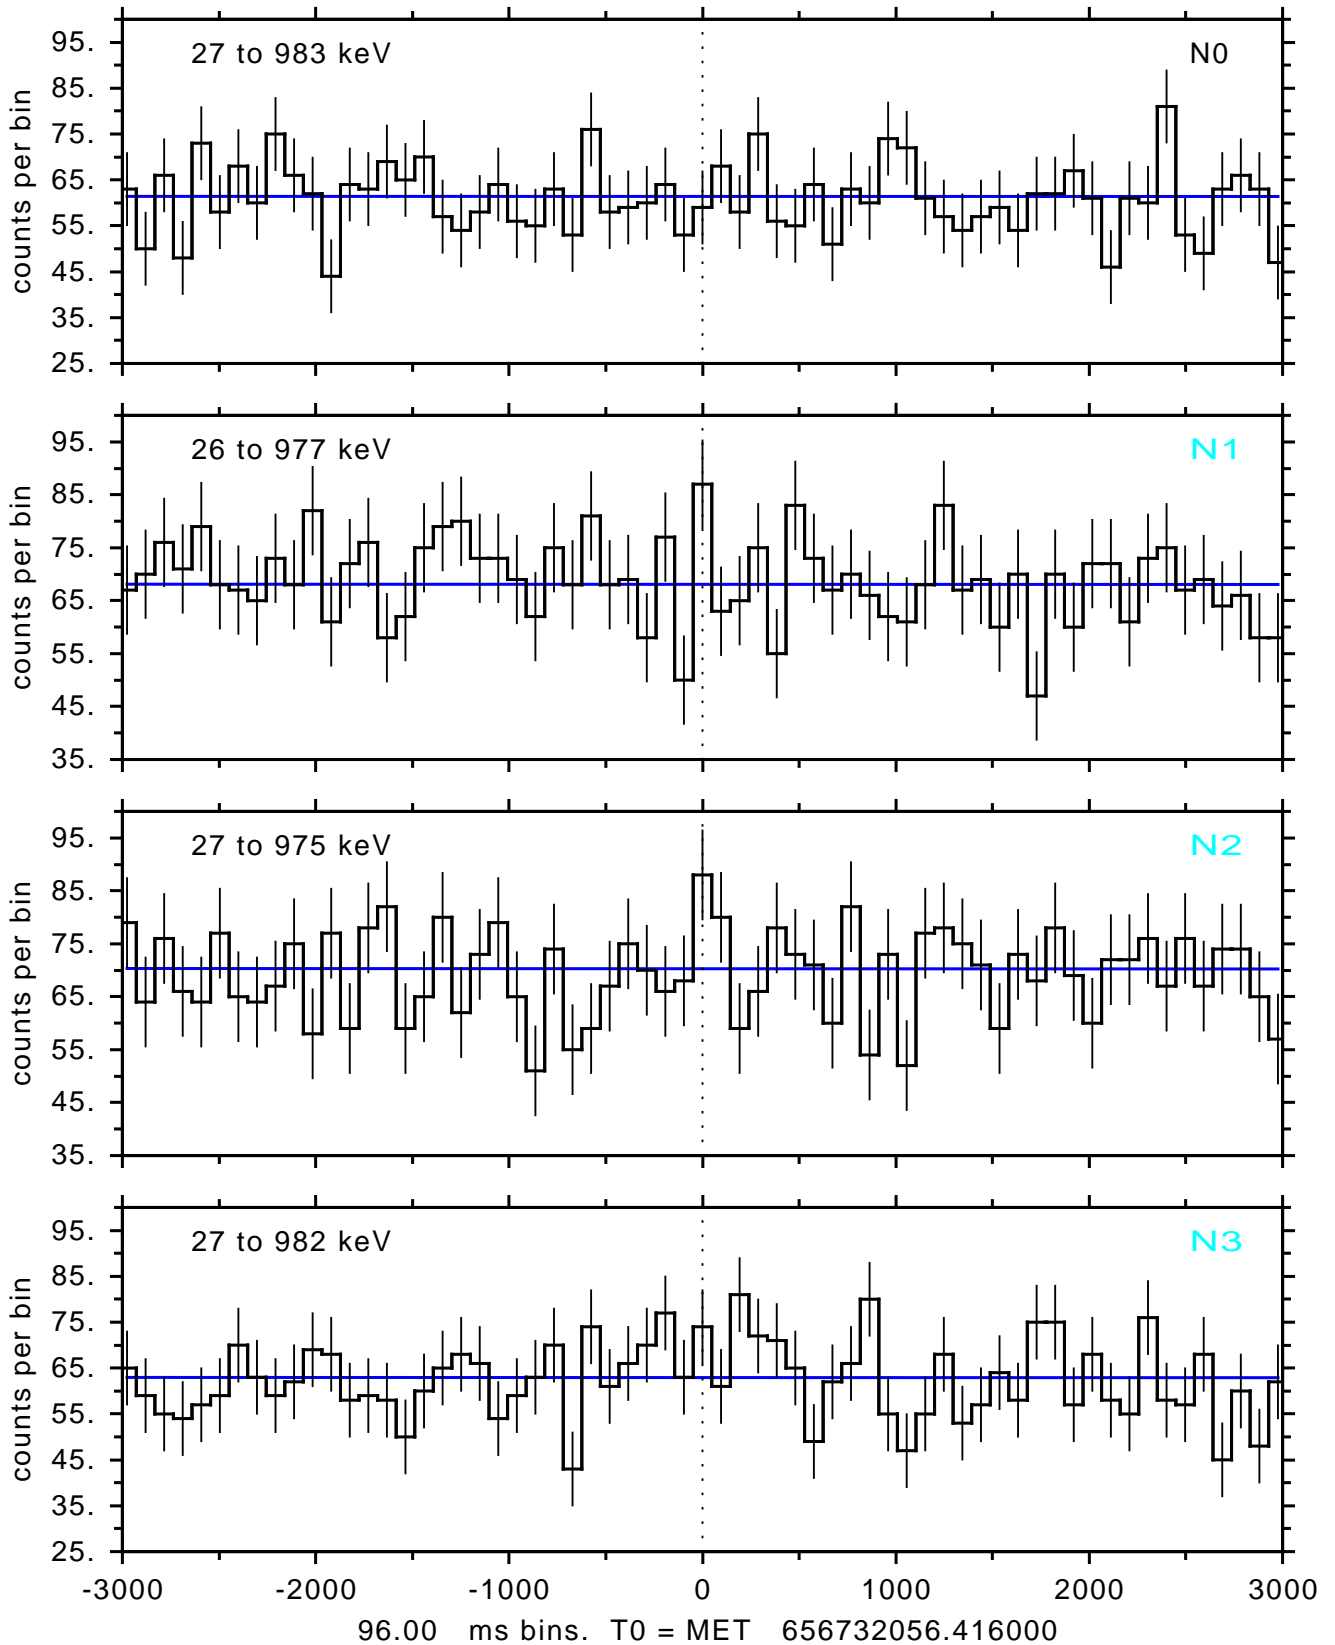

sGRB ver 116b of 2020 Feb 14 run on 2021-10-23 23:35:41  
T0 = 656732056.416000 = 2021-10-24 01:34:11.416000  
Algr: 5: P01 of F0001: glg\_tte\_b0\_211024\_01z\_v00

sGRB ver 116b of 2020 Feb 14 run on 2021-10-23 23:35:41  
T0 = 656732056.416000 = 2021-10-24 01:34:11.416000  
Algr: 5: P01 of F0001: glg\_tte\_b0\_211024\_01z\_v00