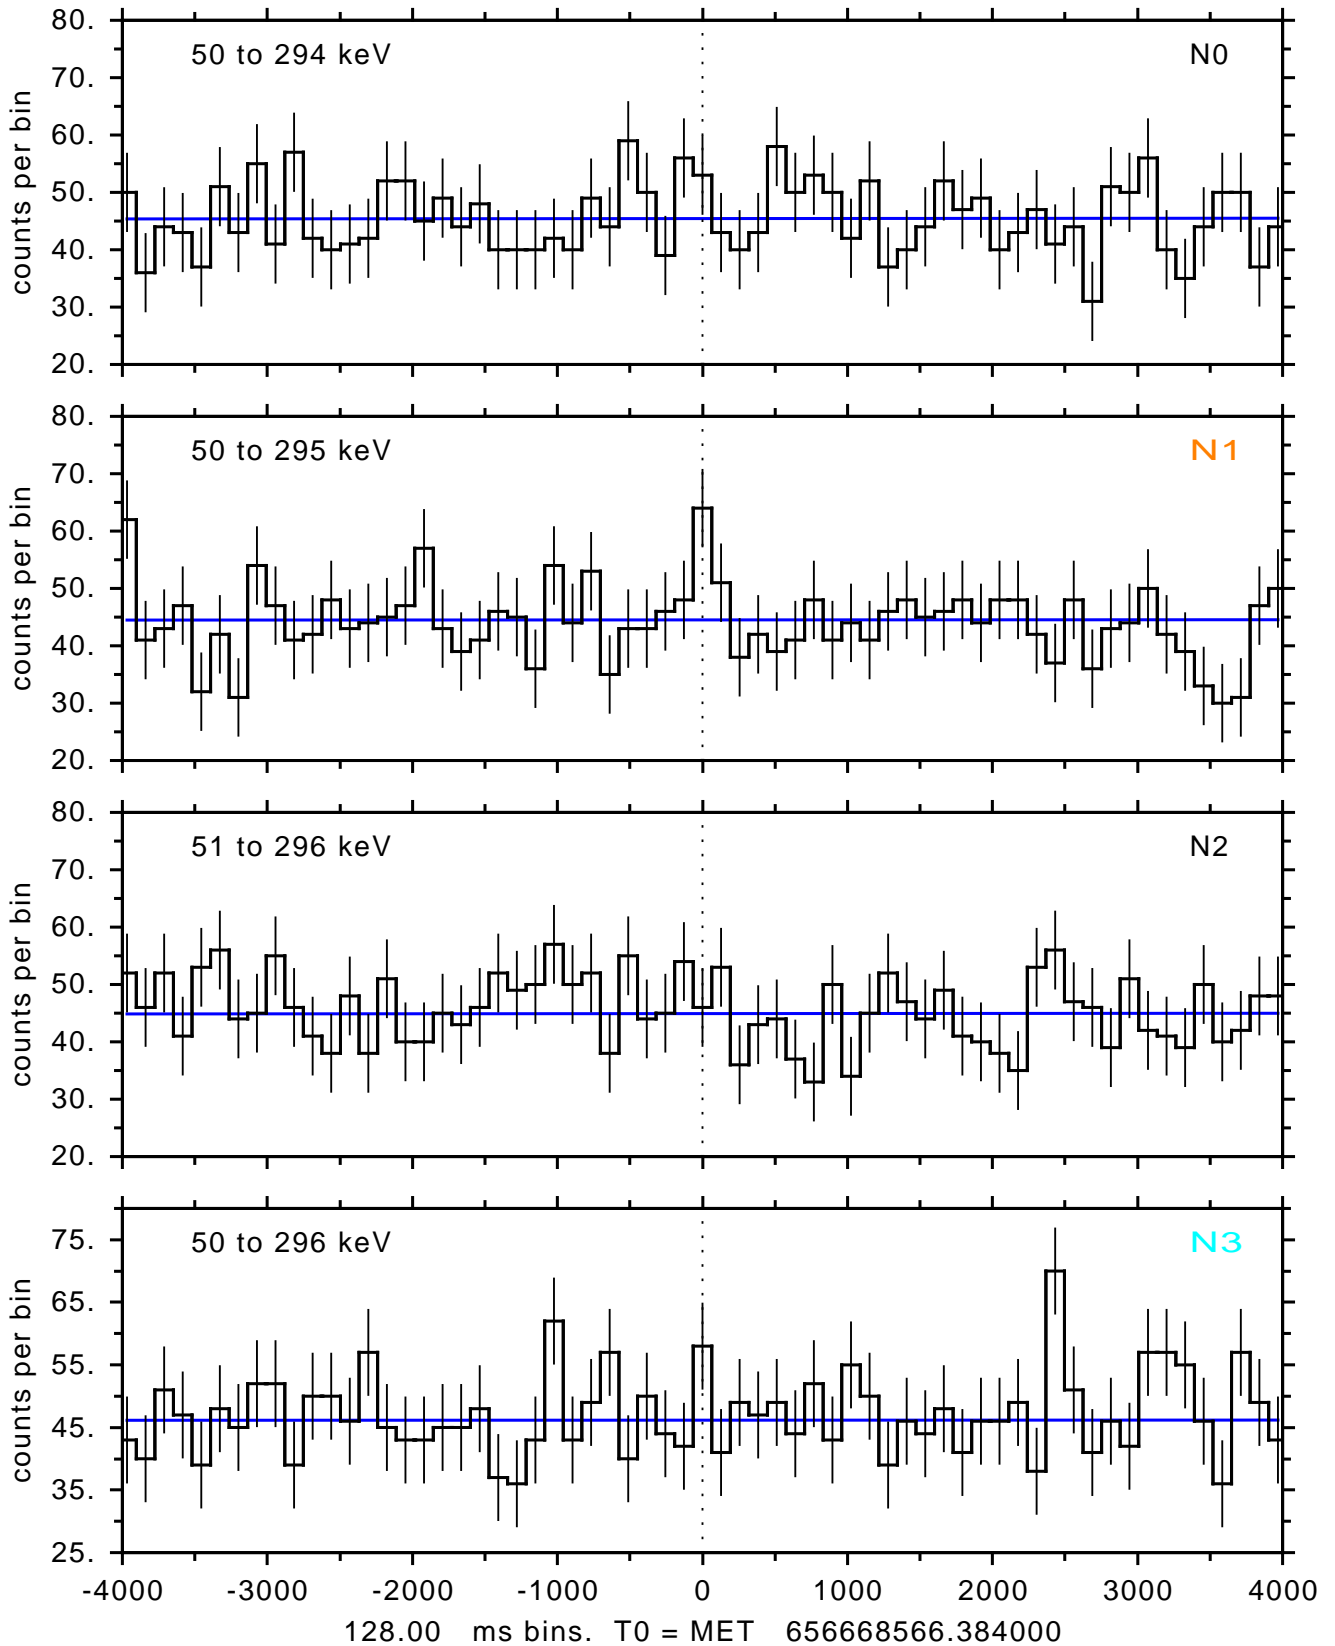

sGRB ver 116b of 2020 Feb 14 run on 2021-10-23 05:24:23  
T0 = 656668566.384000 = 2021-10-23 07:56:01.384000  
Algr: 4: P01 of F0001: glg\_tte\_b0\_211023\_07z\_v00

sGRB ver 116b of 2020 Feb 14 run on 2021-10-23 05:24:23

T0 = 656668566.384000 = 2021-10-23 07:56:01.384000

Algr: 4: P01 of F0001: glg\_tte\_b0\_211023\_07z\_v00

sGRB ver 116b of 2020 Feb 14 run on 2021-10-23 05:24:23  
T0 = 656668566.384000 = 2021-10-23 07:56:01.384000  
Algr: 4: P01 of F0001: glg\_tte\_b0\_211023\_07z\_v00

sGRB ver 116b of 2020 Feb 14 run on 2021-10-23 05:24:23  
T0 = 656668566.384000 = 2021-10-23 07:56:01.384000  
Algr: 4: P01 of F0001: glg\_tte\_b0\_211023\_07z\_v00