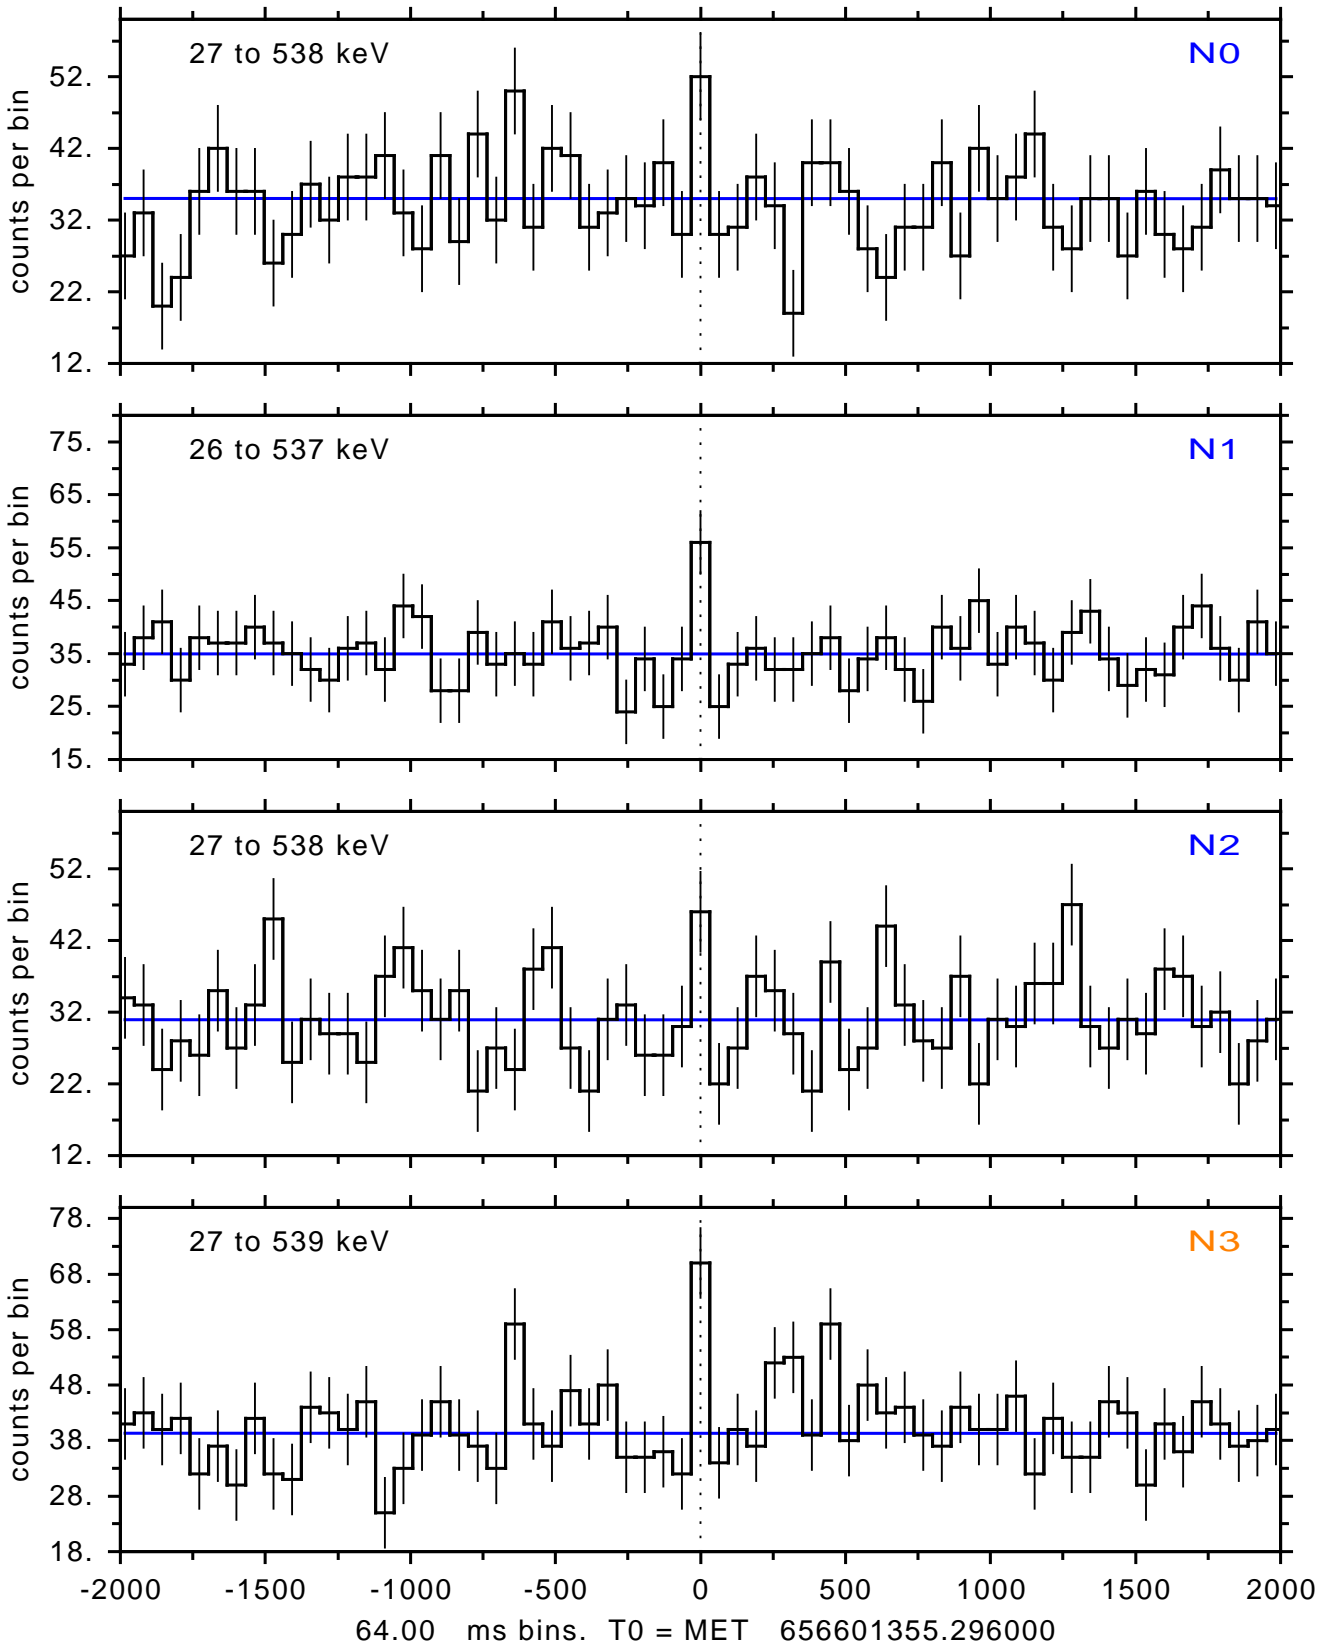

sGRB ver 116b of 2020 Feb 14 run on 2021-10-22 11:47:50
T0 = 656601355.296000 = 2021-10-22 13:15:50.296000
Algr: 1: P02 of F0001: glg_tte_b0_211022_13z_v00

sGRB ver 116b of 2020 Feb 14 run on 2021-10-22 11:47:50
T0 = 656601355.296000 = 2021-10-22 13:15:50.296000
Algr: 1: P02 of F0001: glg_tte_b0_211022_13z_v00