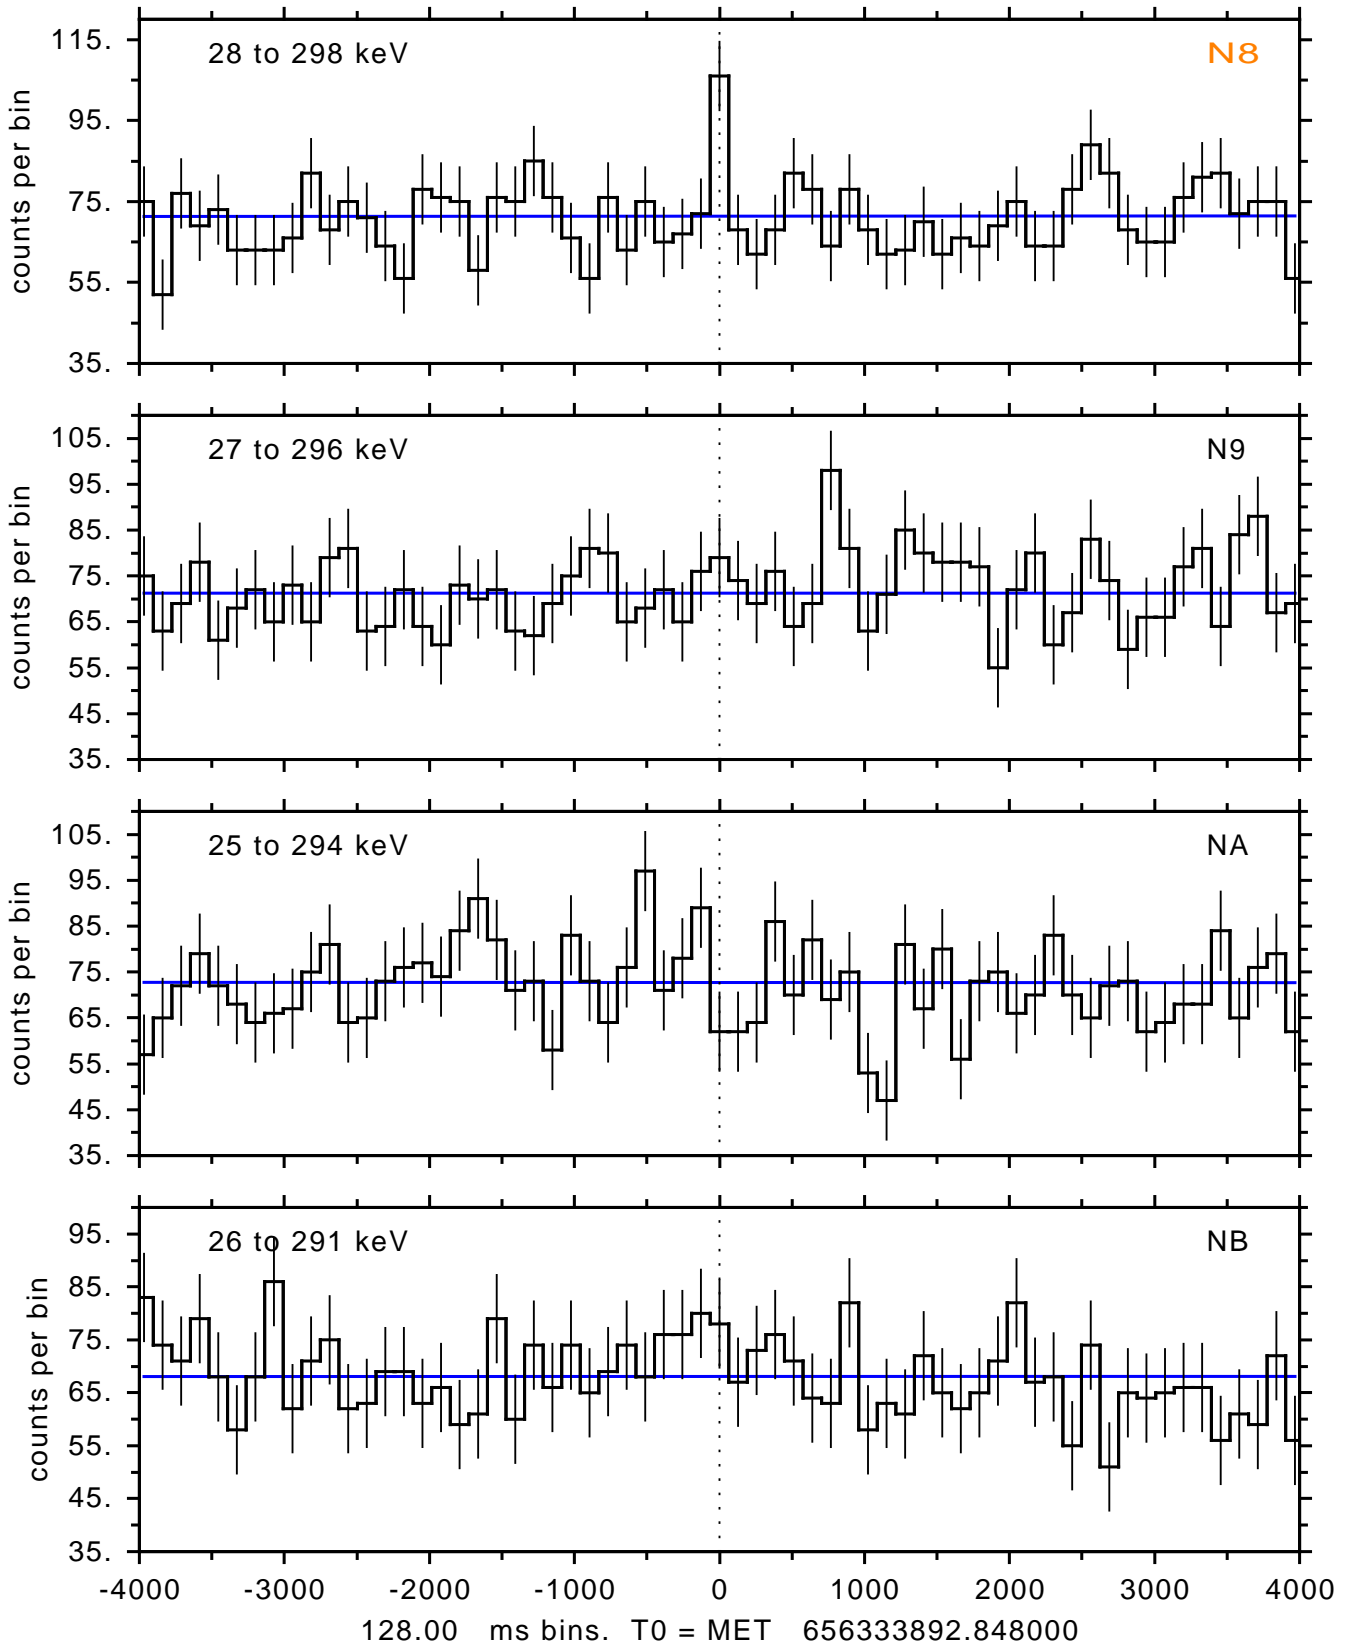

sGRB ver 116b of 2020 Feb 14 run on 2021-10-19 14:23:28

T0 = 656333892.848000 = 2021-10-19 10:58:07.848000

Algr: 3: P01 of F0001: glg_tte_b0_211019_10z_v00

sGRB ver 116b of 2020 Feb 14 run on 2021-10-19 14:23:28
T0 = 656333892.848000 = 2021-10-19 10:58:07.848000
Algr: 3: P01 of F0001: glg_tte_b0_211019_10z_v00

sGRB ver 116b of 2020 Feb 14 run on 2021-10-19 14:23:28
T0 = 65633892.848000 = 2021-10-19 10:58:07.848000
Algr: 3: P01 of F0001: glg_tte_b0_211019_10z_v00

sGRB ver 116b of 2020 Feb 14 run on 2021-10-19 14:23:28
T0 = 656333892.848000 = 2021-10-19 10:58:07.848000
Algr: 3: P01 of F0001: glg_tte_b0_211019_10z_v00