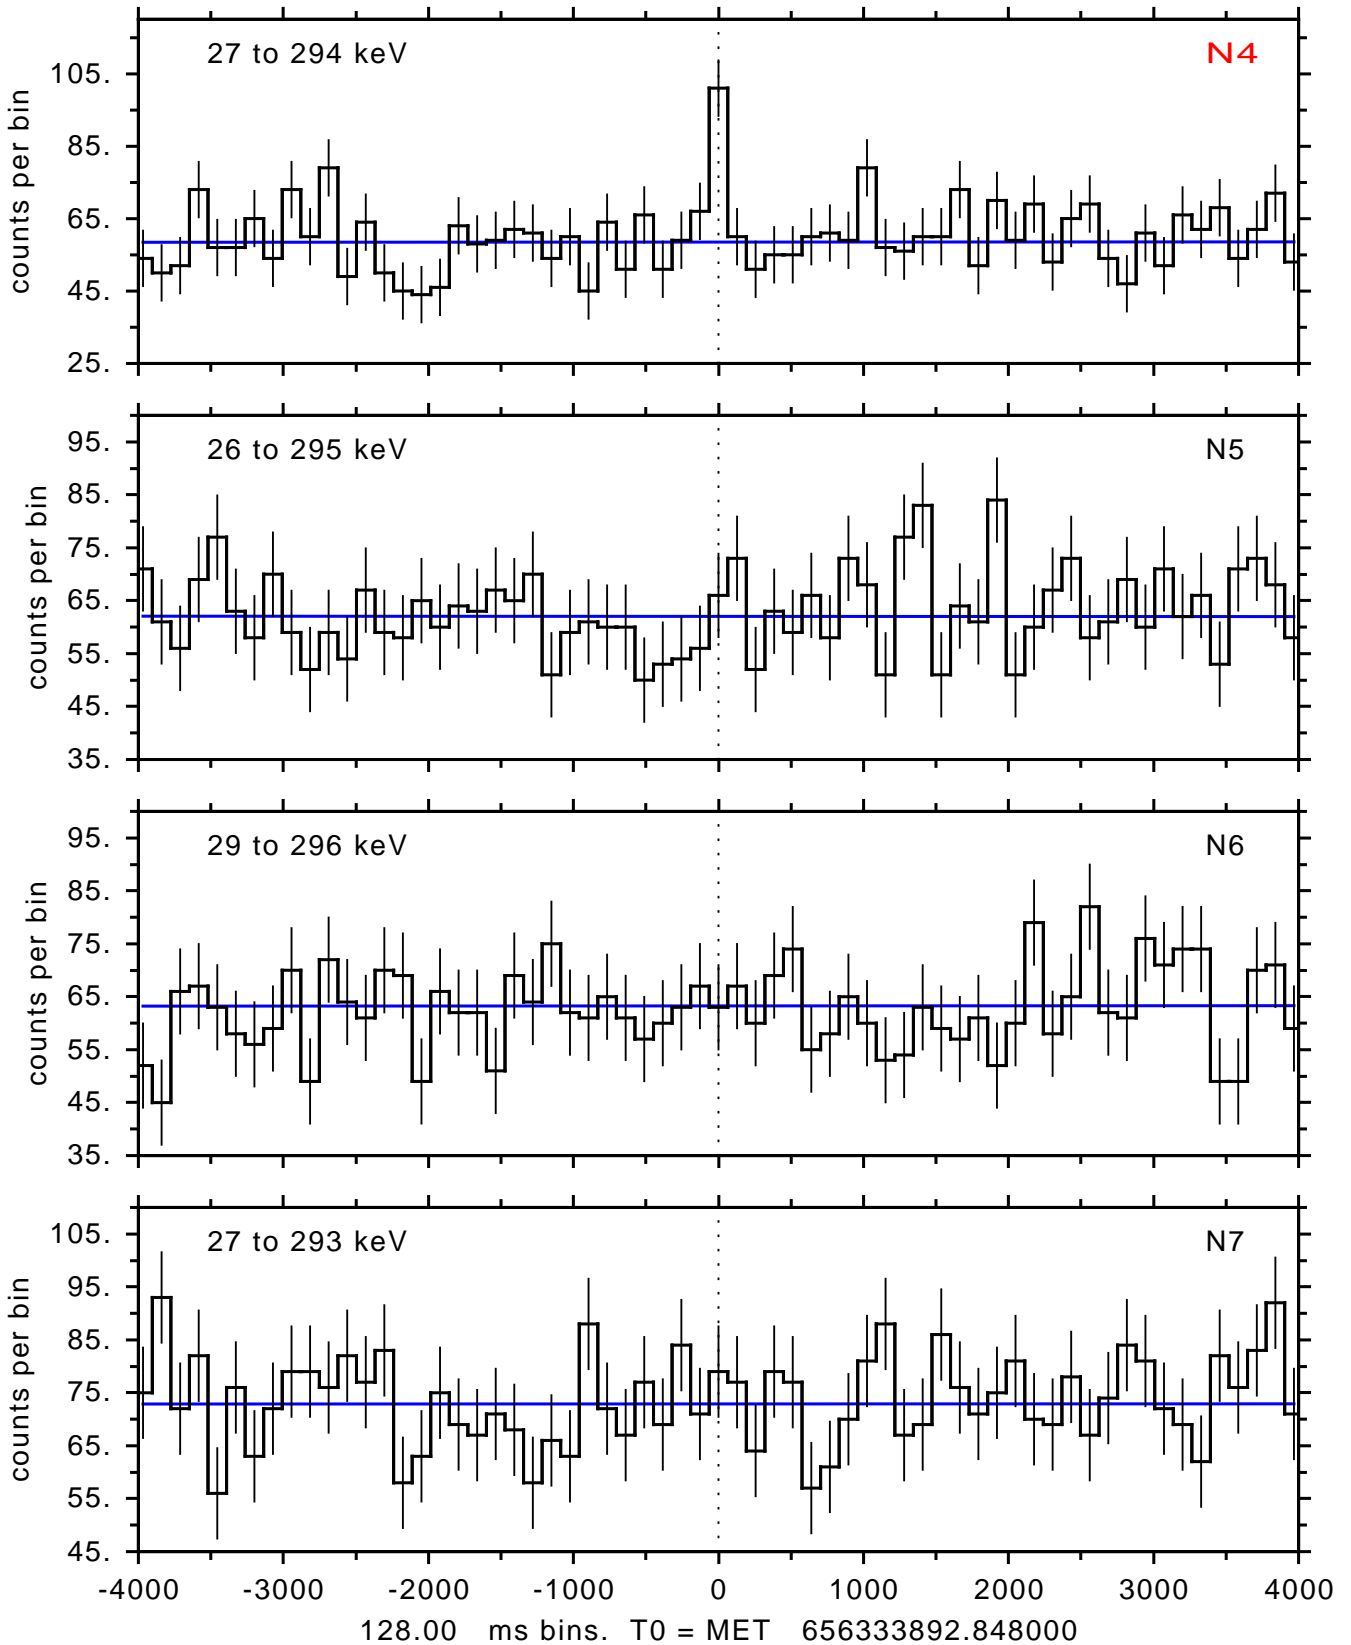

sGRB ver 116b of 2020 Feb 14 run on 2021-10-19 14:23:28

T0 = 656333892.848000 = 2021-10-19 10:58:07.848000

Algr: 3: P01 of F0001: glg_tte_b0_211019_10z_v00

sGRB ver 116b of 2020 Feb 14 run on 2021-10-19 14:23:28
T0 = 656333892.848000 = 2021-10-19 10:58:07.848000
Algr: 3: P01 of F0001: glg_tte_b0_211019_10z_v00

sGRB ver 116b of 2020 Feb 14 run on 2021-10-19 14:23:28
T0 = 65633892.848000 = 2021-10-19 10:58:07.848000
Algr: 3: P01 of F0001: glg_tte_b0_211019_10z_v00

sGRB ver 116b of 2020 Feb 14 run on 2021-10-19 14:23:28
T0 = 656333892.848000 = 2021-10-19 10:58:07.848000
Algr: 3: P01 of F0001: glg_tte_b0_211019_10z_v00