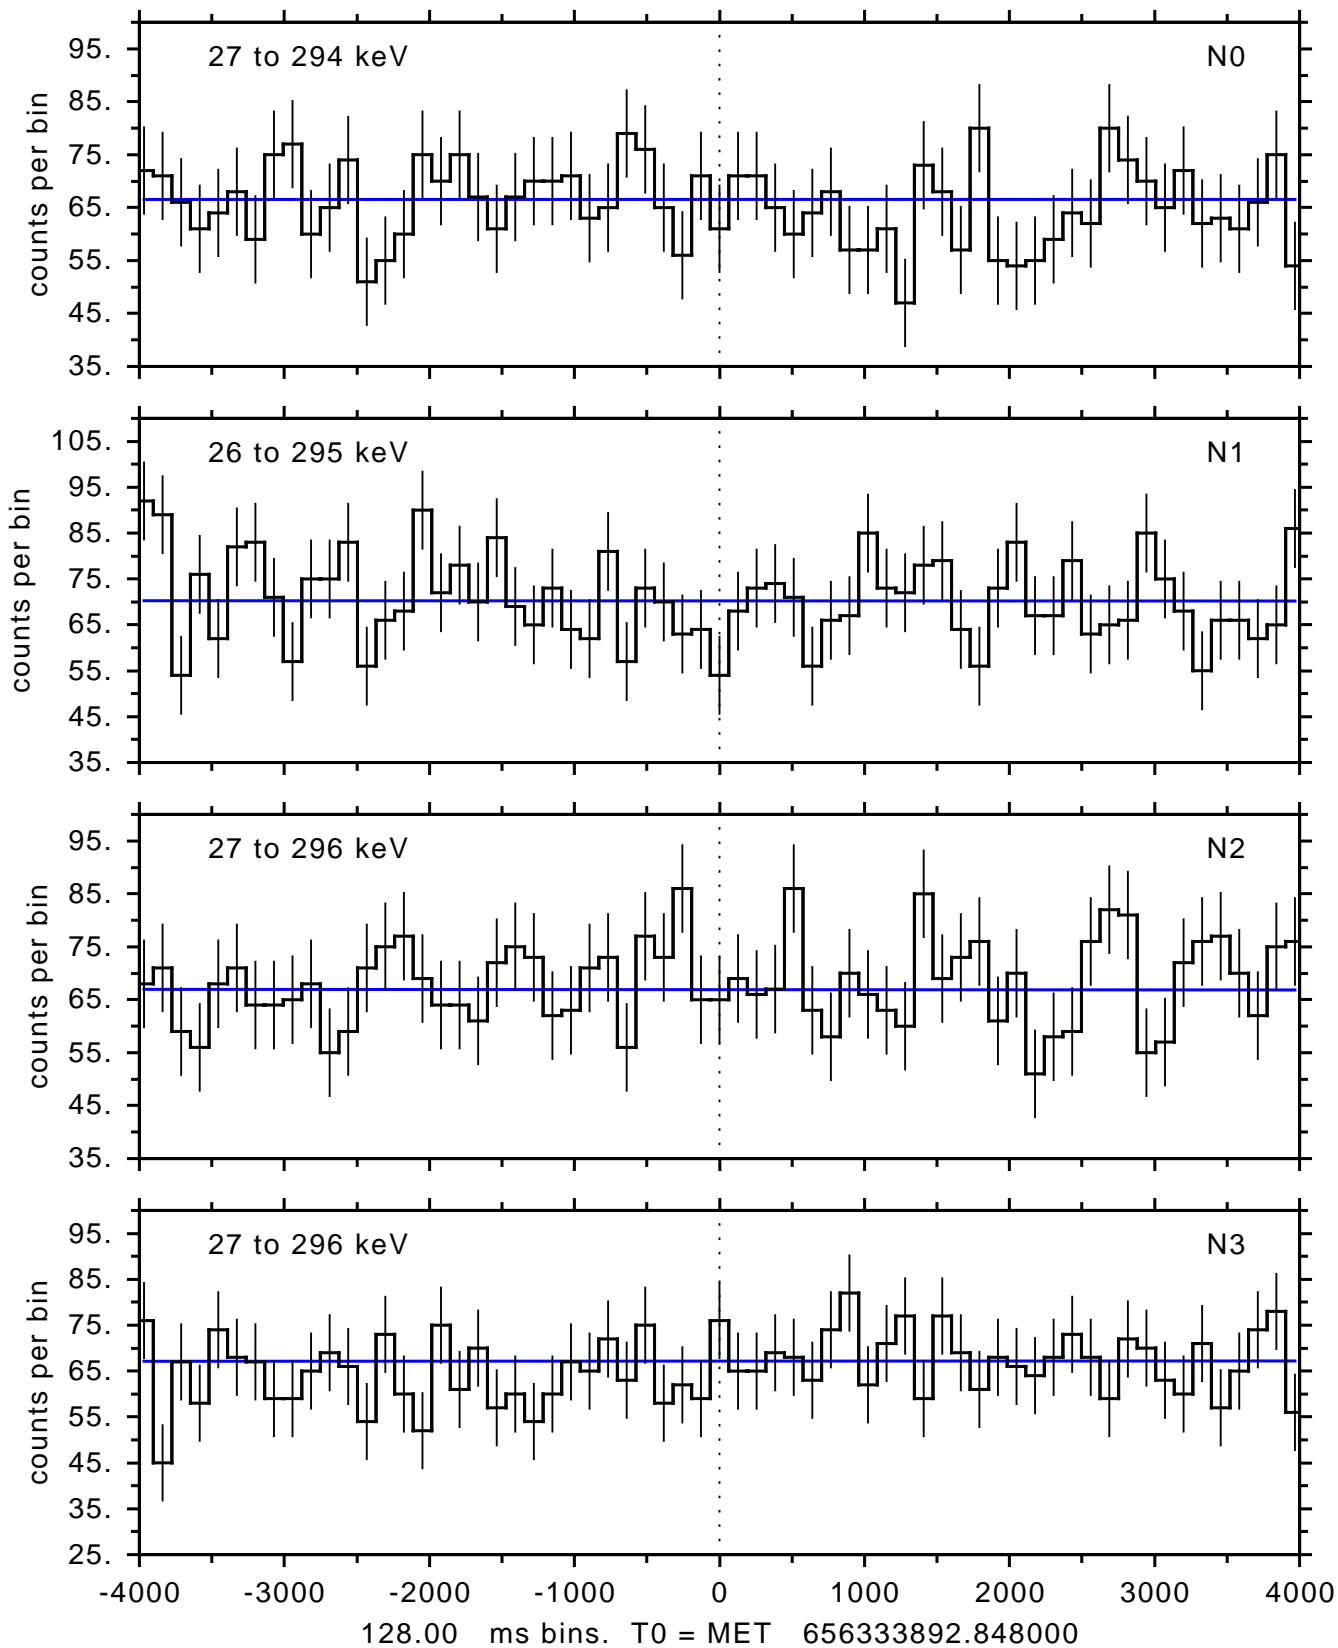

sGRB ver 116b of 2020 Feb 14 run on 2021-10-19 14:23:28

T0 = 656333892.848000 = 2021-10-19 10:58:07.848000

Algr: 3: P01 of F0001: glg_tte_b0_211019_10z_v00

sGRB ver 116b of 2020 Feb 14 run on 2021-10-19 14:23:28
T0 = 656333892.848000 = 2021-10-19 10:58:07.848000
Algr: 3: P01 of F0001: glg_tte_b0_211019_10z_v00

sGRB ver 116b of 2020 Feb 14 run on 2021-10-19 14:23:28
T0 = 65633892.848000 = 2021-10-19 10:58:07.848000
Algr: 3: P01 of F0001: glg_tte_b0_211019_10z_v00

sGRB ver 116b of 2020 Feb 14 run on 2021-10-19 14:23:28
T0 = 656333892.848000 = 2021-10-19 10:58:07.848000
Algr: 3: P01 of F0001: glg_tte_b0_211019_10z_v00