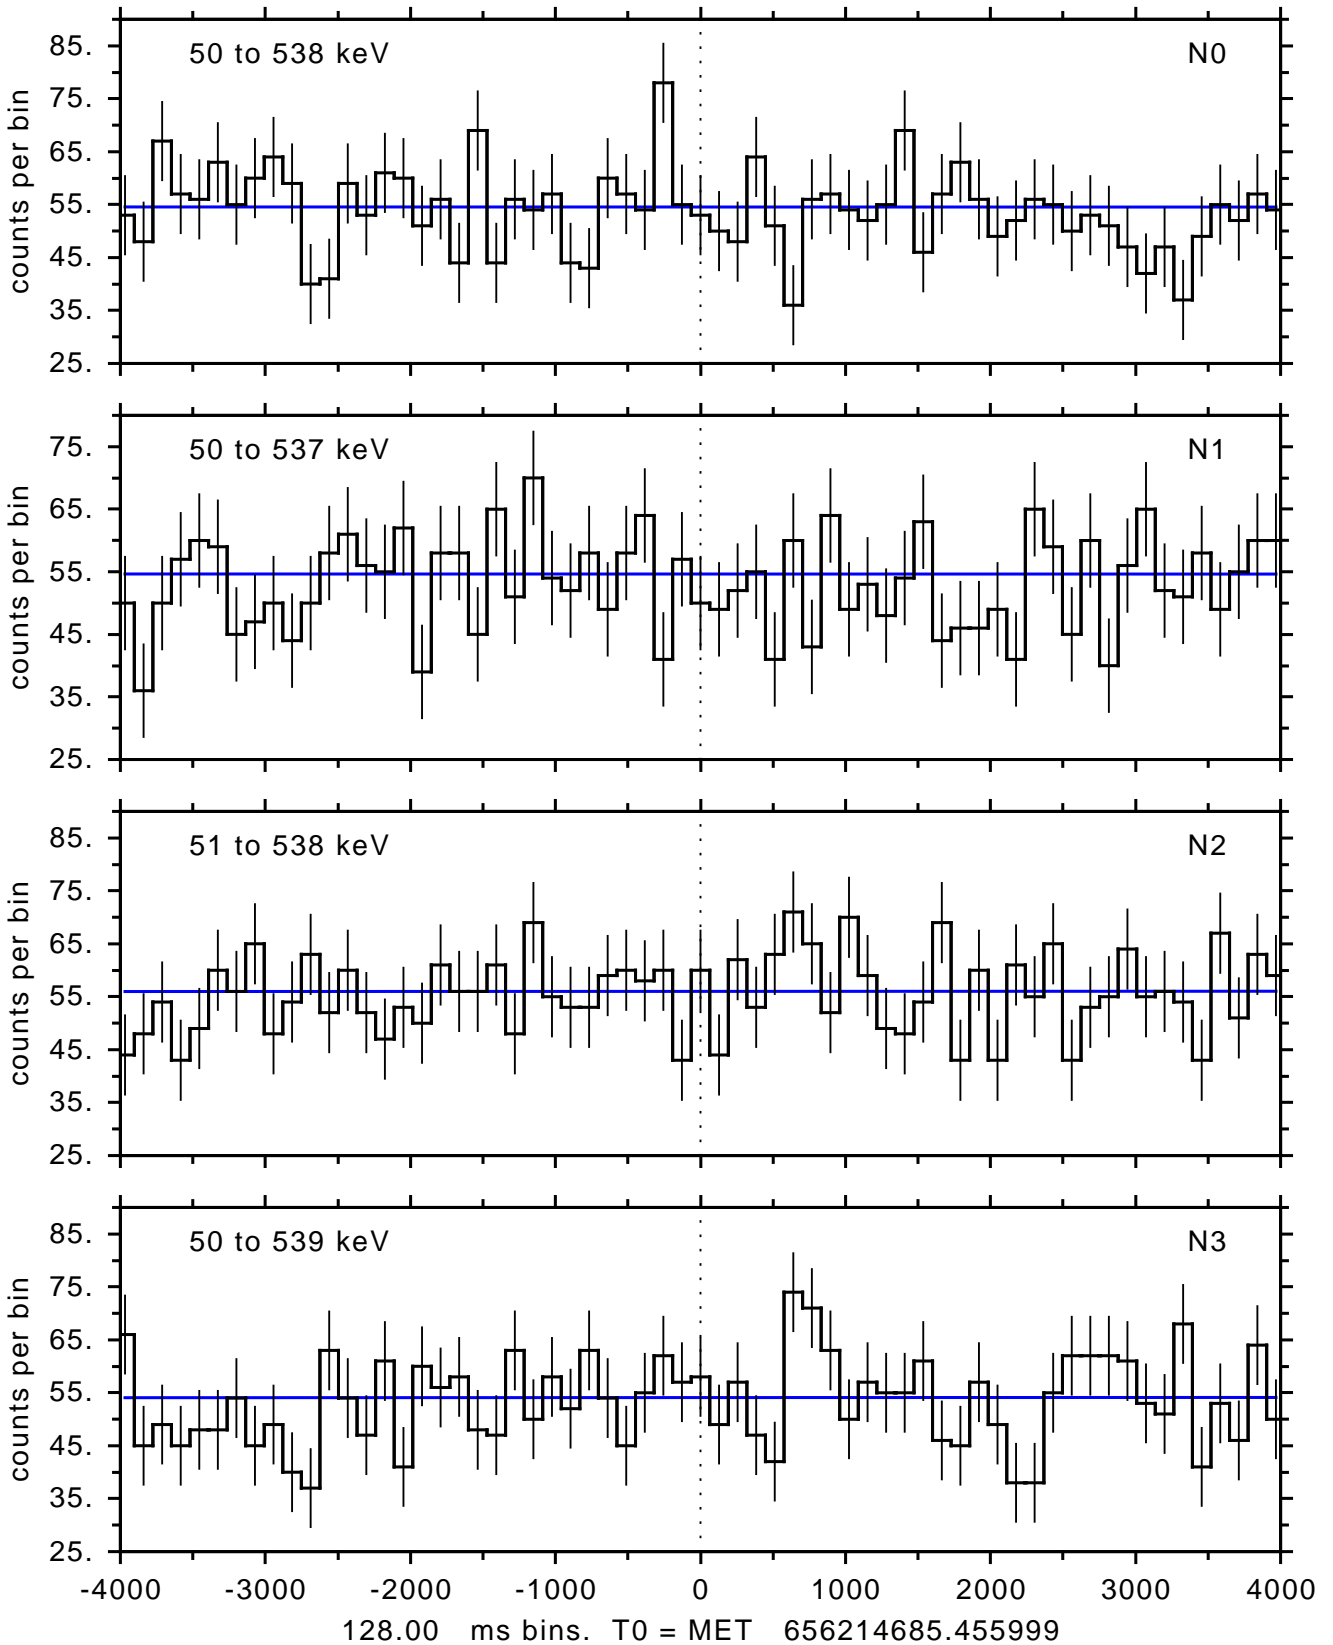

sGRB ver 116b of 2020 Feb 14 run on 2021-10-17 22:35:37
T0 = 656214685.455999 = 2021-10-18 01:51:20.456000
Algr: 2: P01 of F0001: glg_tte_b0_211018_01z_v00

sGRB ver 116b of 2020 Feb 14 run on 2021-10-17 22:35:37
T0 = 656214685.455999 = 2021-10-18 01:51:20.456000
Algr: 2: P01 of F0001: glg_tte_b0_211018_01z_v00