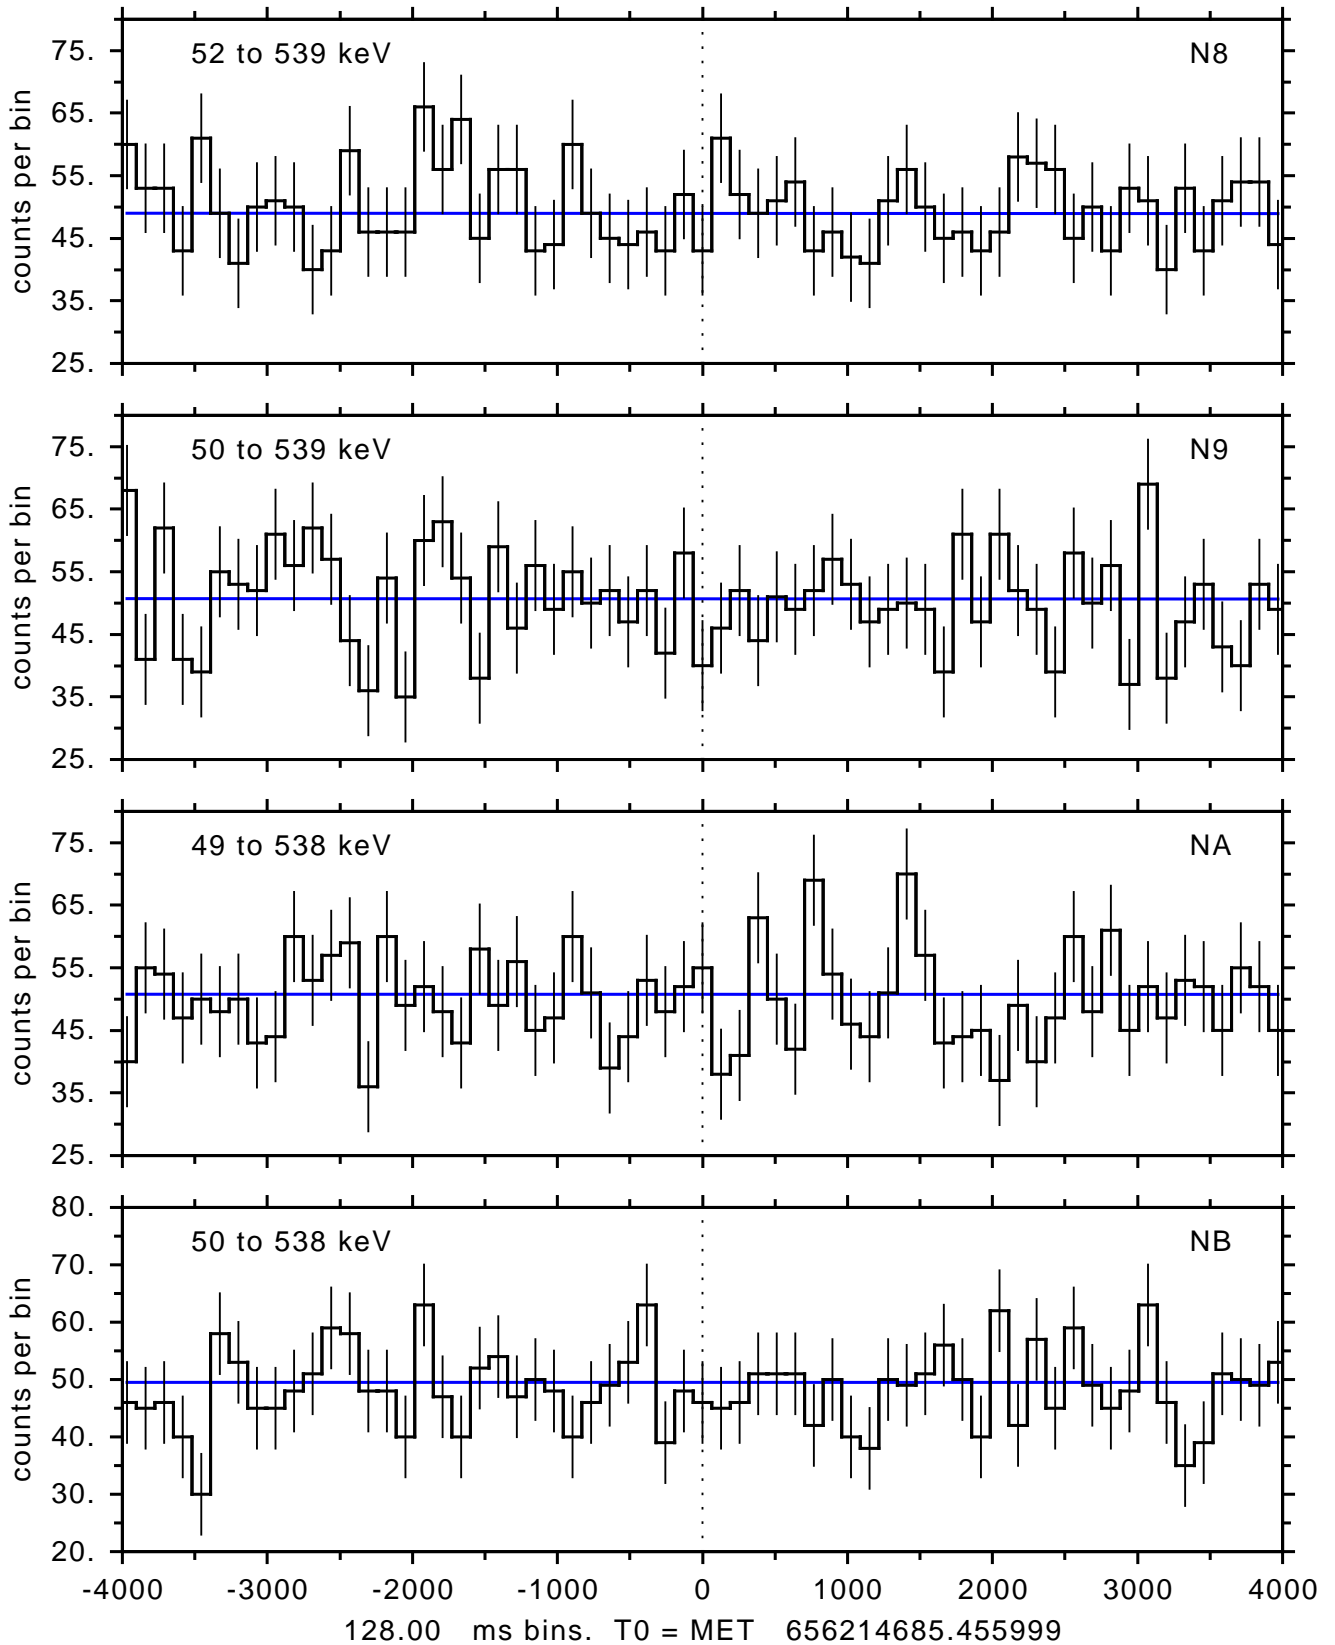

sGRB ver 116b of 2020 Feb 14 run on 2021-10-17 22:35:37
T0 = 656214685.455999 = 2021-10-18 01:51:20.456000
Algr: 2: P01 of F0001: glg_tte_b0_211018_01z_v00

sGRB ver 116b of 2020 Feb 14 run on 2021-10-17 22:35:37
T0 = 656214685.455999 = 2021-10-18 01:51:20.456000
Algr: 2: P01 of F0001: glg_tte_b0_211018_01z_v00