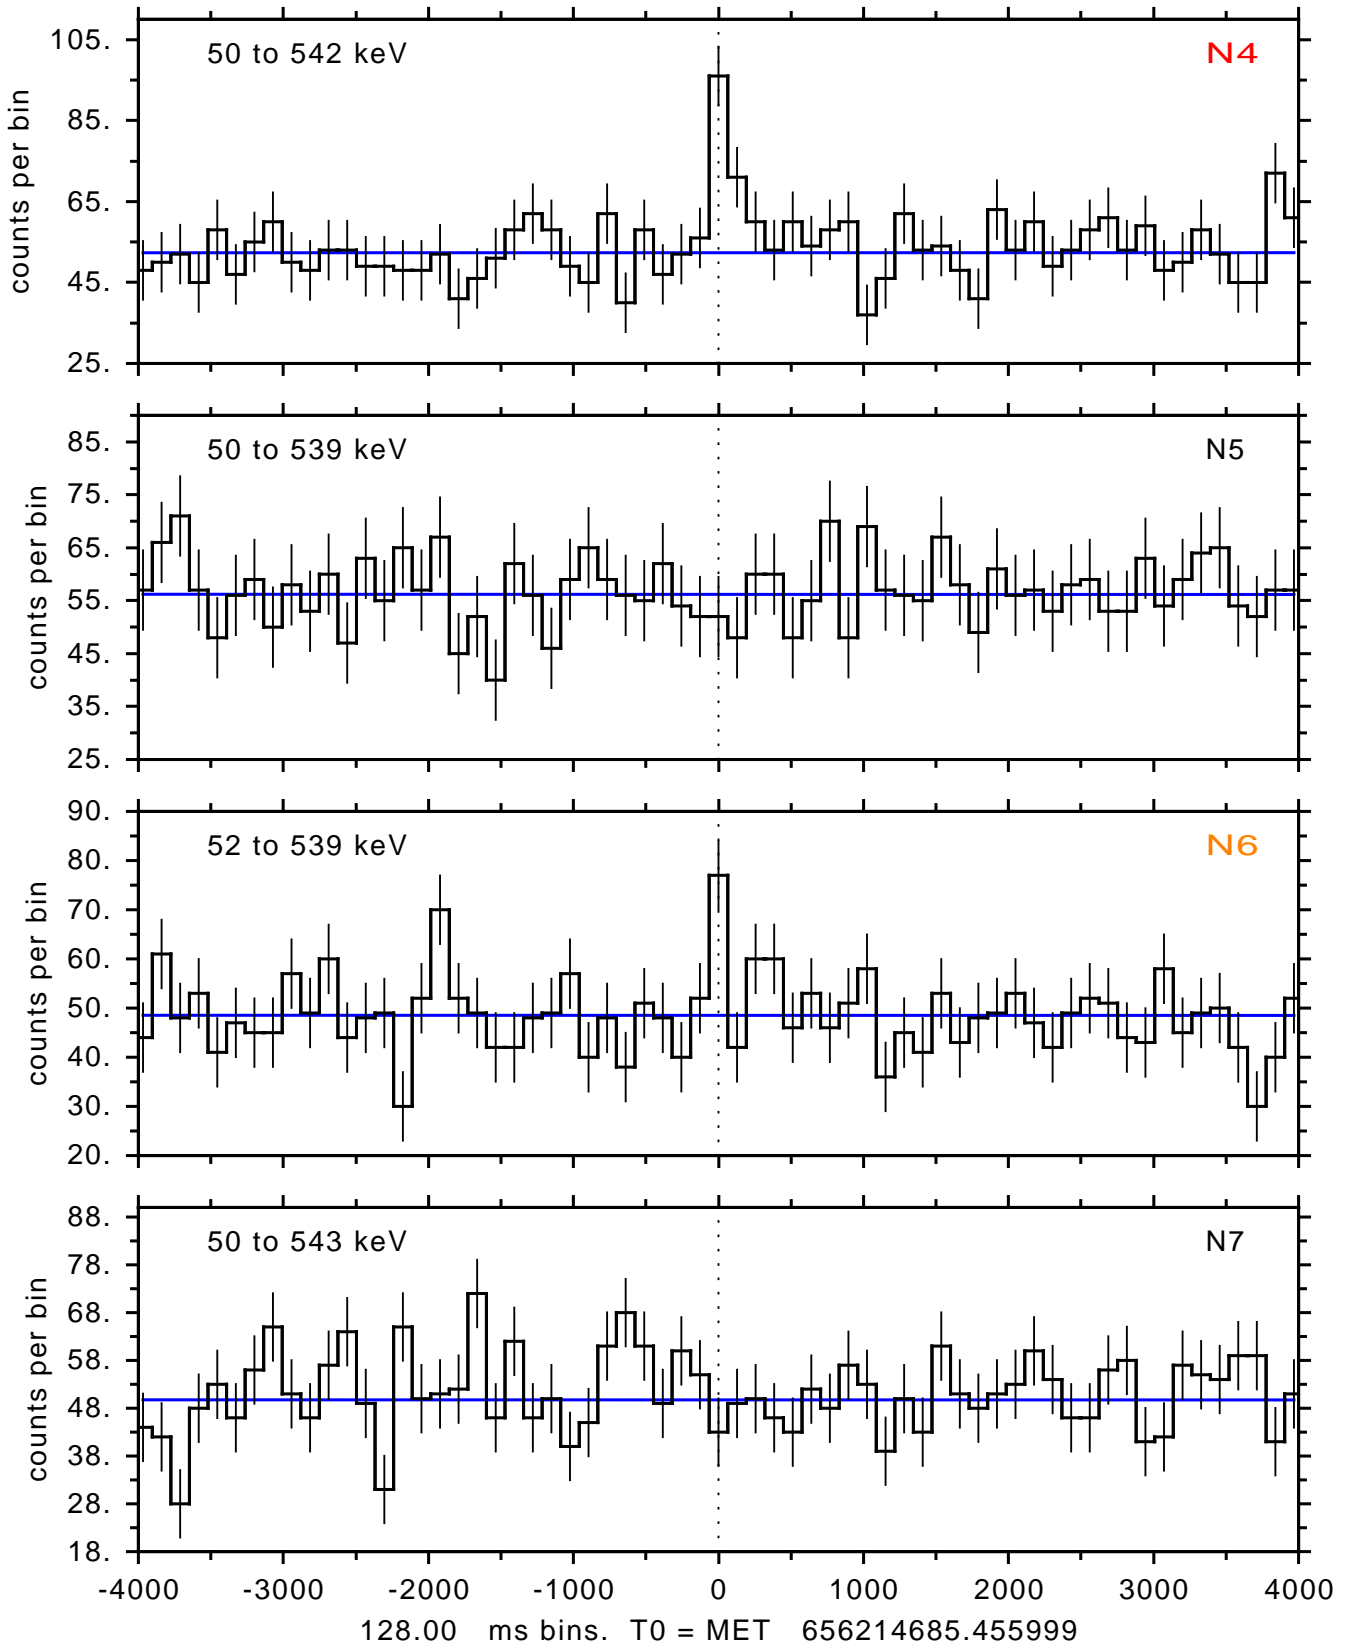

sGRB ver 116b of 2020 Feb 14 run on 2021-10-17 22:35:37
T0 = 656214685.455999 = 2021-10-18 01:51:20.456000
Algr: 2: P01 of F0001: glg_tte_b0_211018_01z_v00

sGRB ver 116b of 2020 Feb 14 run on 2021-10-17 22:35:37
T0 = 656214685.455999 = 2021-10-18 01:51:20.456000
Algr: 2: P01 of F0001: glg_tte_b0_211018_01z_v00