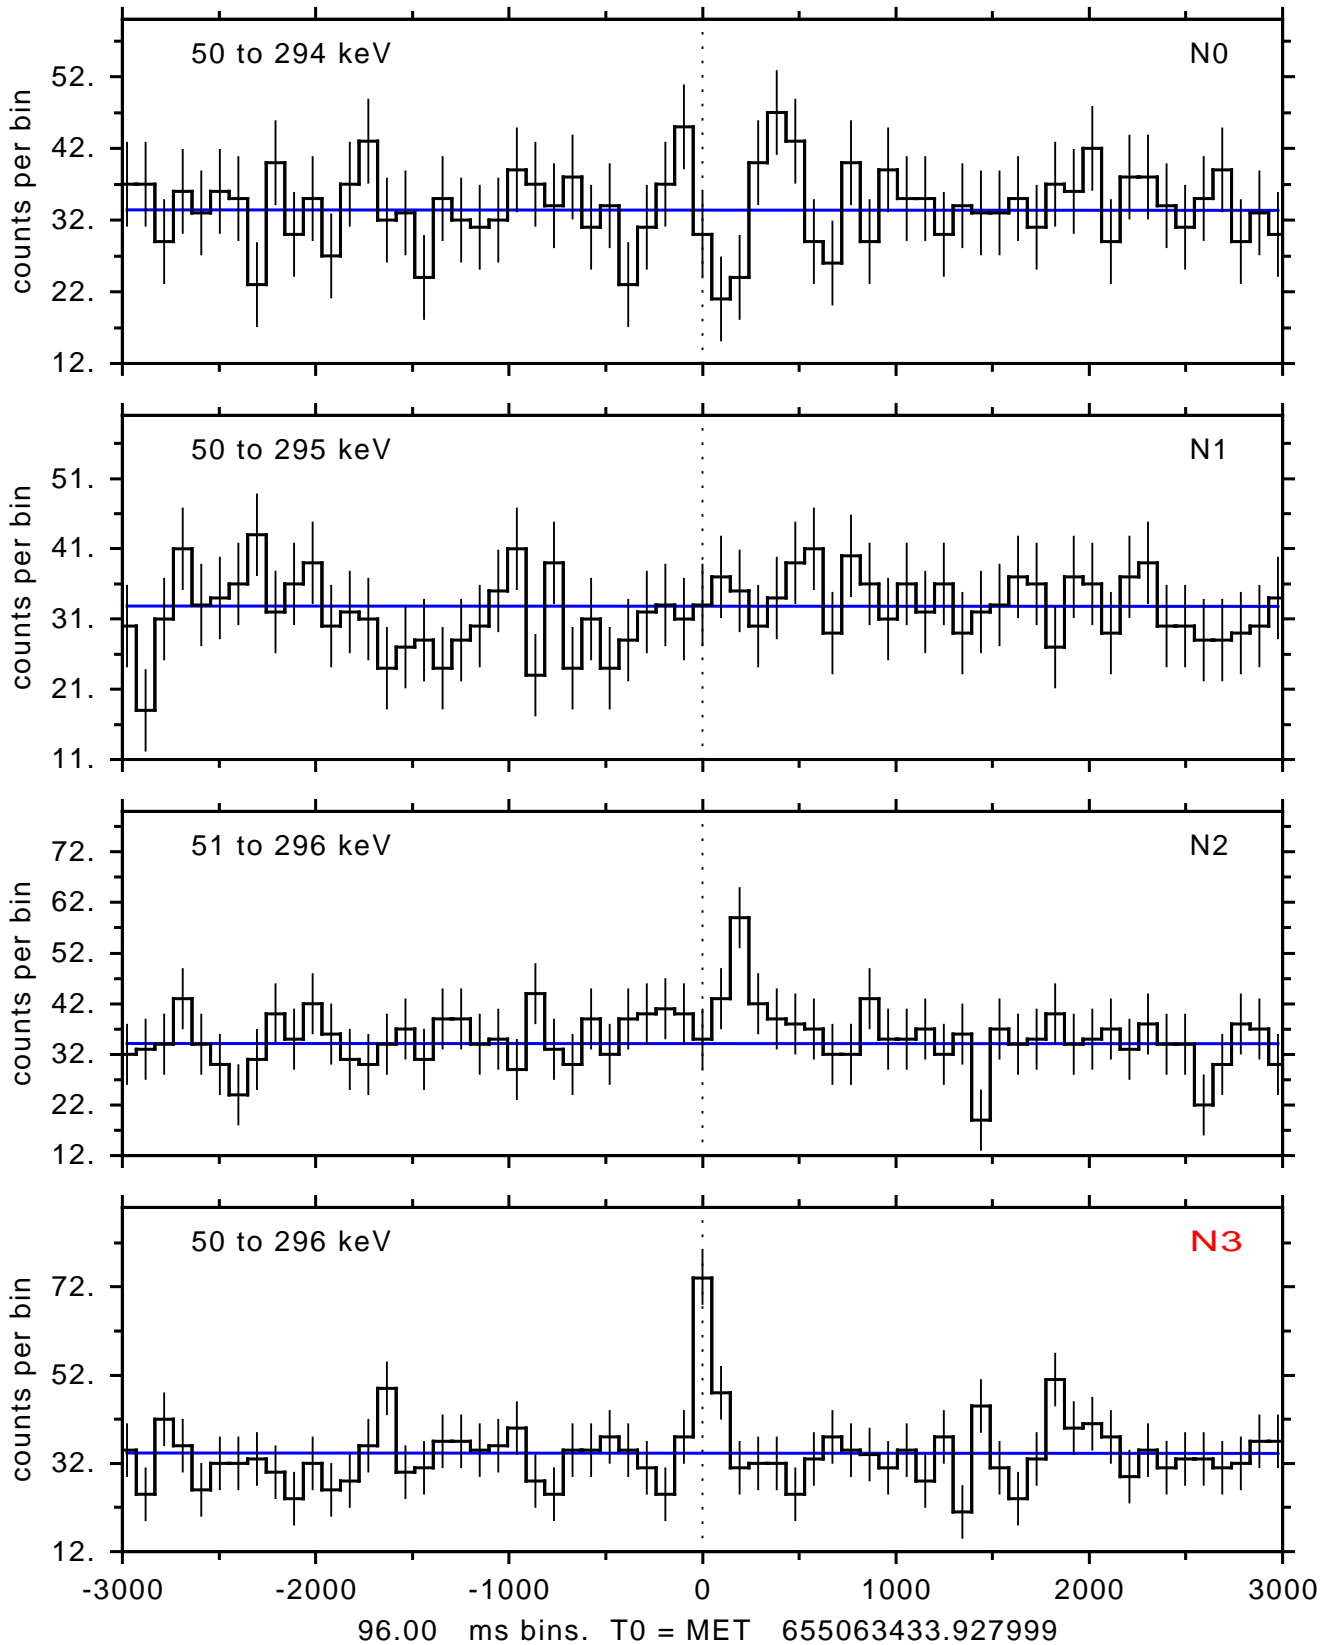

sGRB ver 116b of 2020 Feb 14 run on 2021-10-04 16:35:43
T0 = 655063433.927999 = 2021-10-04 18:03:48.928000
Algr: 4: P02 of F0001: glg_tte_b0_211004_18z_v00

sGRB ver 116b of 2020 Feb 14 run on 2021-10-04 16:35:43

T0 = 655063433.927999 = 2021-10-04 18:03:48.928000

Algr: 4: P02 of F0001: glg_tte_b0_211004_18z_v00

sGRB ver 116b of 2020 Feb 14 run on 2021-10-04 16:35:43
T0 = 655063433.927999 = 2021-10-04 18:03:48.928000
Algr: 4: P02 of F0001: glg_tte_b0_211004_18z_v00

sGRB ver 116b of 2020 Feb 14 run on 2021-10-04 16:35:43
T0 = 655063433.927999 = 2021-10-04 18:03:48.928000
Algr: 4: P02 of F0001: glg_tte_b0_211004_18z_v00