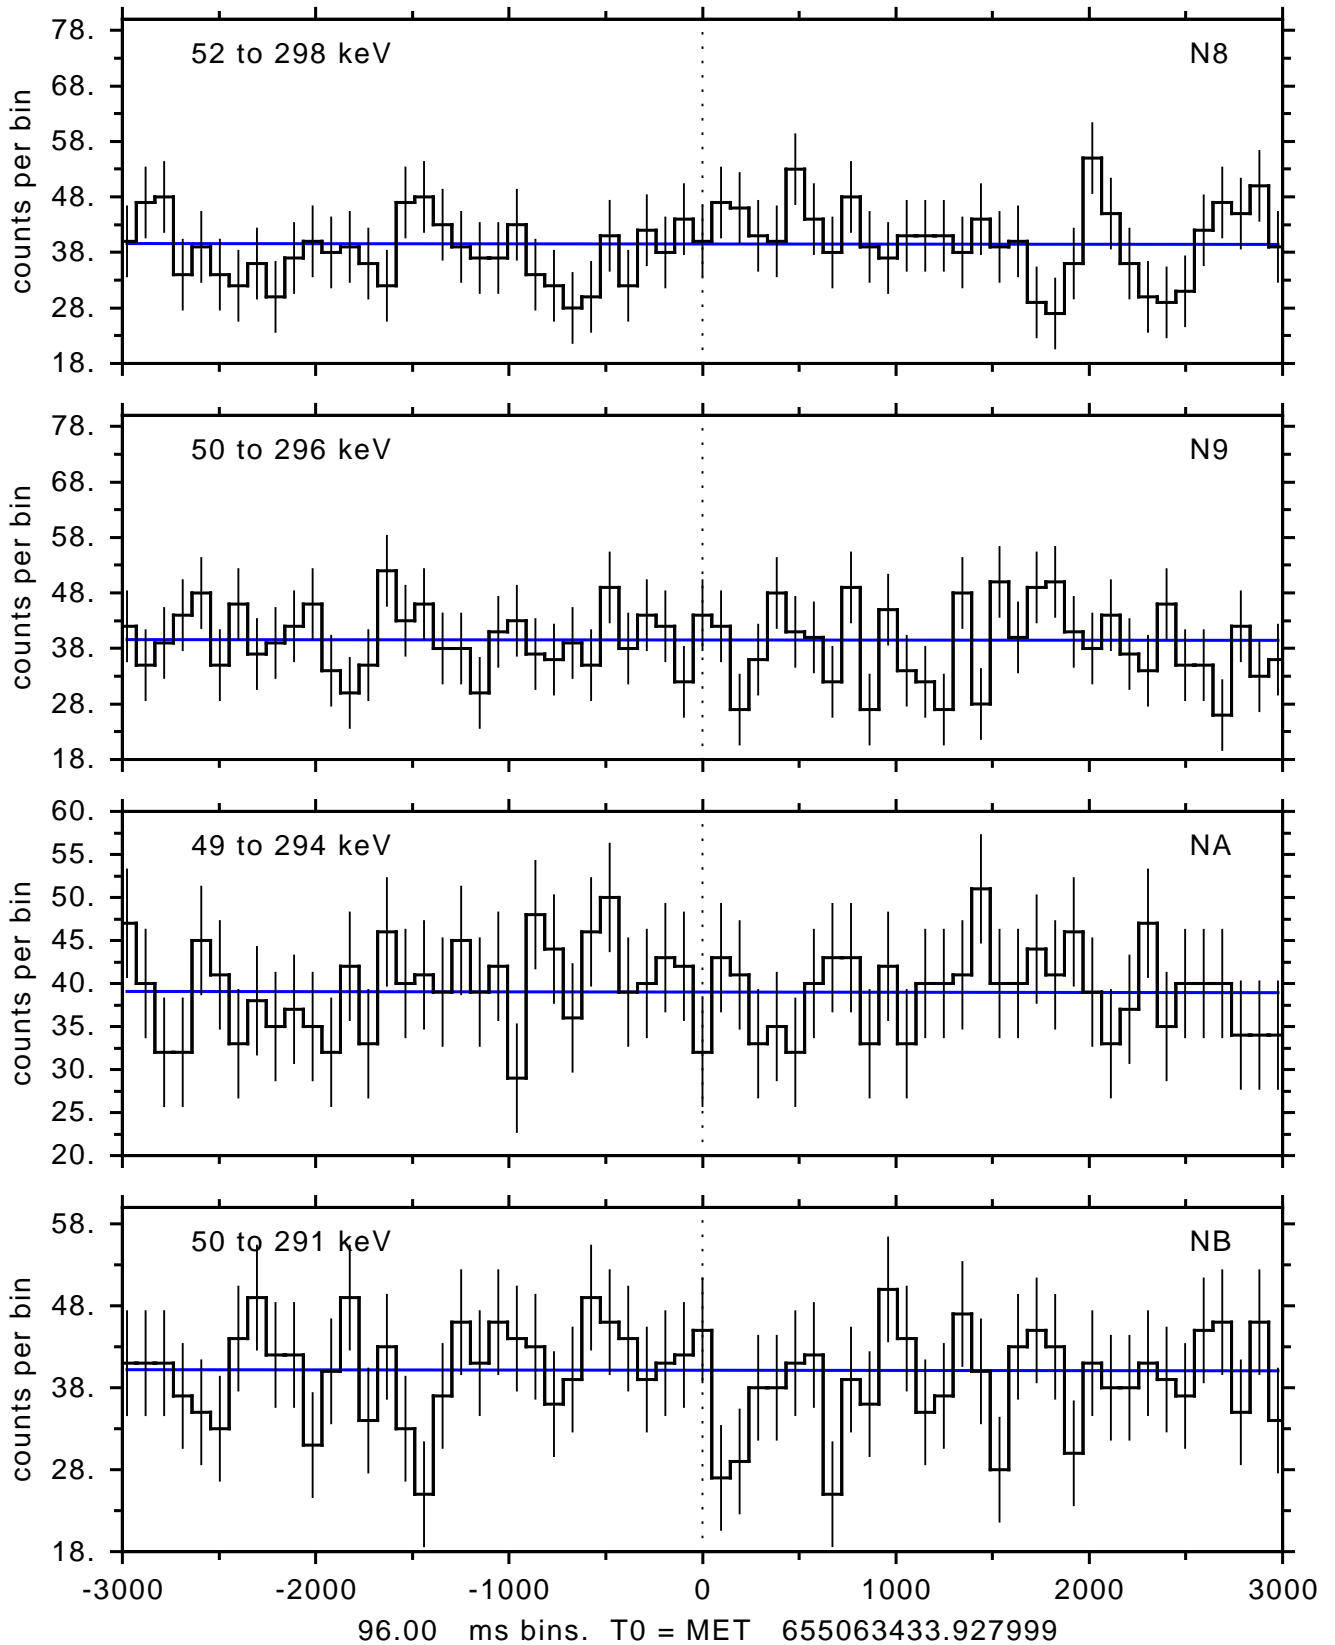

sGRB ver 116b of 2020 Feb 14 run on 2021-10-04 16:35:43
T0 = 655063433.927999 = 2021-10-04 18:03:48.928000
Algr: 4: P02 of F0001: glg_tte_b0_211004_18z_v00

sGRB ver 116b of 2020 Feb 14 run on 2021-10-04 16:35:43

T0 = 655063433.927999 = 2021-10-04 18:03:48.928000

Algr: 4: P02 of F0001: glg_tte_b0_211004_18z_v00

sGRB ver 116b of 2020 Feb 14 run on 2021-10-04 16:35:43
T0 = 655063433.927999 = 2021-10-04 18:03:48.928000
Algr: 4: P02 of F0001: glg_tte_b0_211004_18z_v00

sGRB ver 116b of 2020 Feb 14 run on 2021-10-04 16:35:43
T0 = 655063433.927999 = 2021-10-04 18:03:48.928000
Algr: 4: P02 of F0001: glg_tte_b0_211004_18z_v00