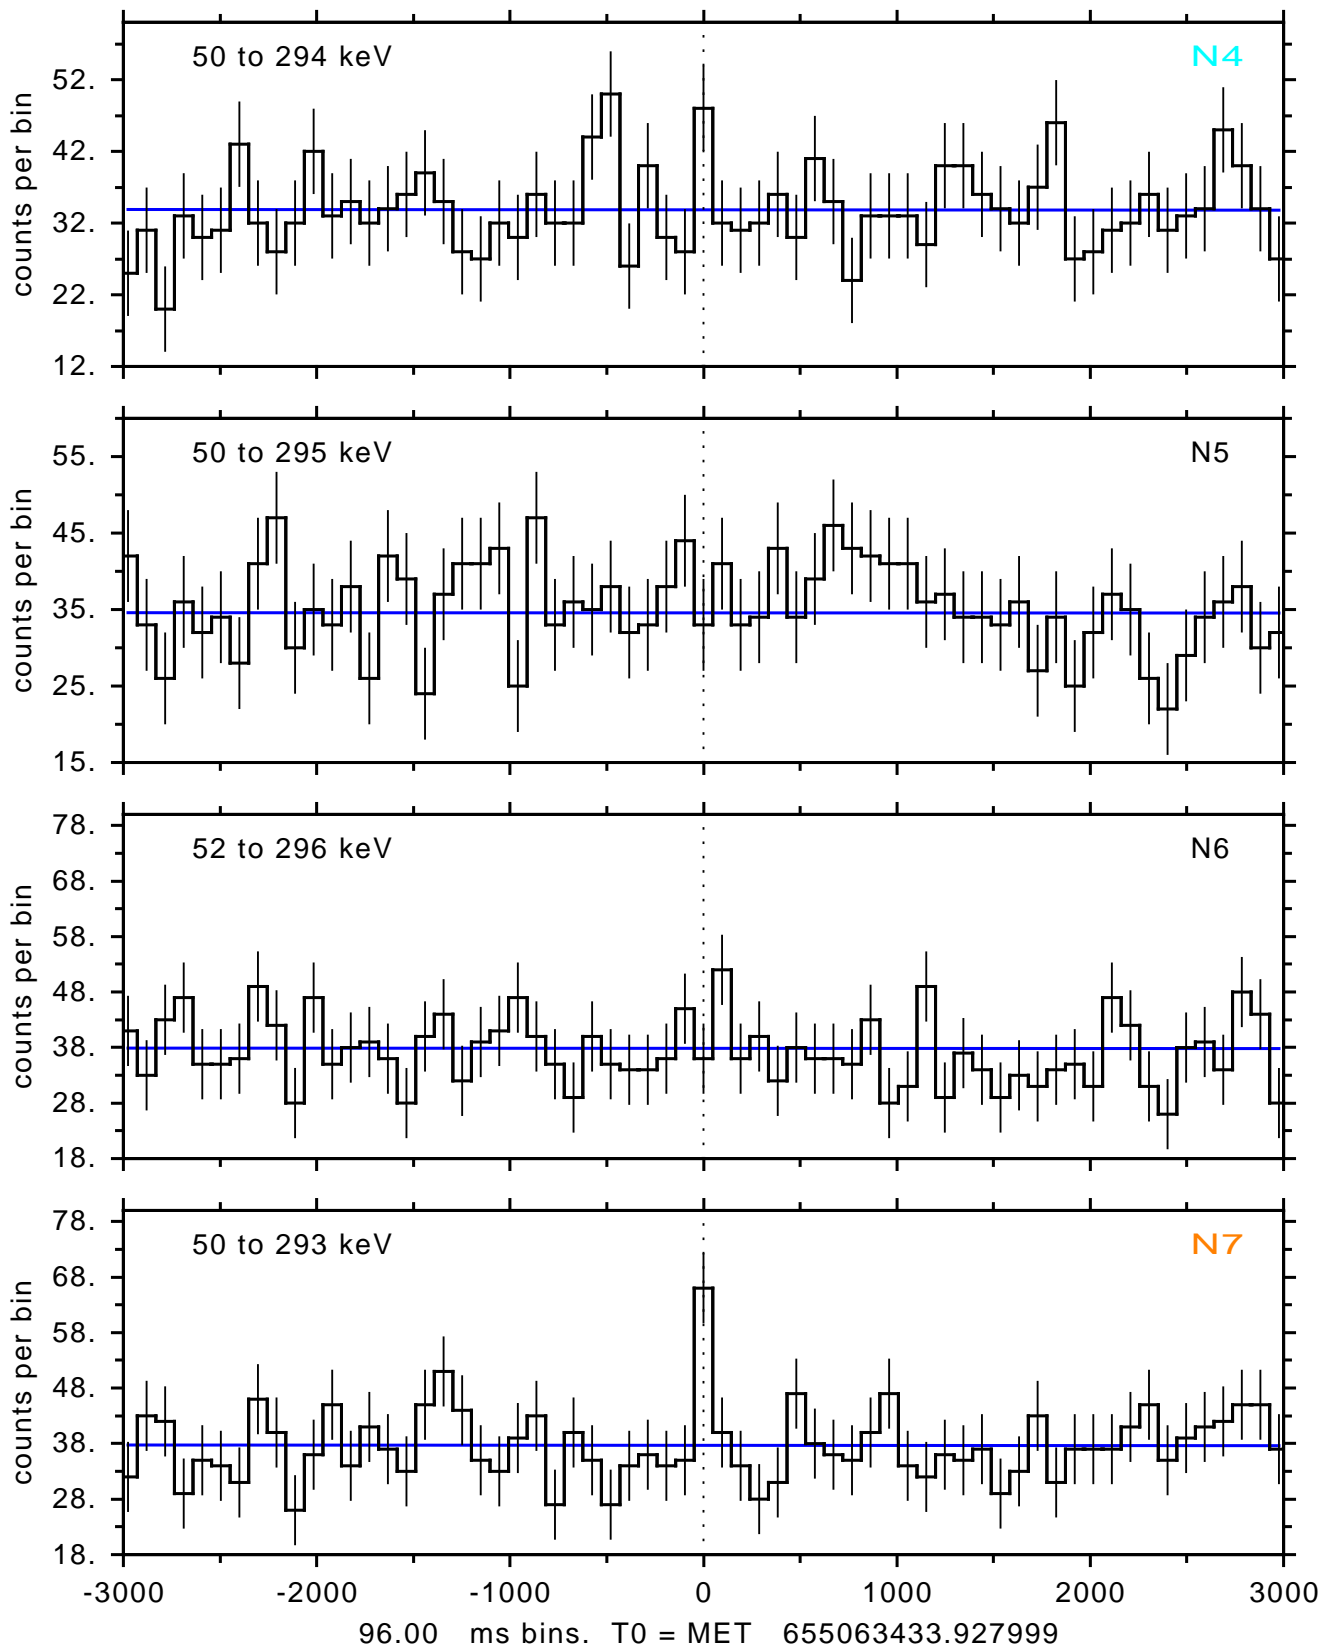

sGRB ver 116b of 2020 Feb 14 run on 2021-10-04 16:35:43
T0 = 655063433.927999 = 2021-10-04 18:03:48.928000
Algr: 4: P02 of F0001: glg_tte_b0_211004_18z_v00

sGRB ver 116b of 2020 Feb 14 run on 2021-10-04 16:35:43

T0 = 655063433.927999 = 2021-10-04 18:03:48.928000

Algr: 4: P02 of F0001: glg_tte_b0_211004_18z_v00

sGRB ver 116b of 2020 Feb 14 run on 2021-10-04 16:35:43
T0 = 655063433.927999 = 2021-10-04 18:03:48.928000
Algr: 4: P02 of F0001: glg_tte_b0_211004_18z_v00

sGRB ver 116b of 2020 Feb 14 run on 2021-10-04 16:35:43
T0 = 655063433.927999 = 2021-10-04 18:03:48.928000
Algr: 4: P02 of F0001: glg_tte_b0_211004_18z_v00