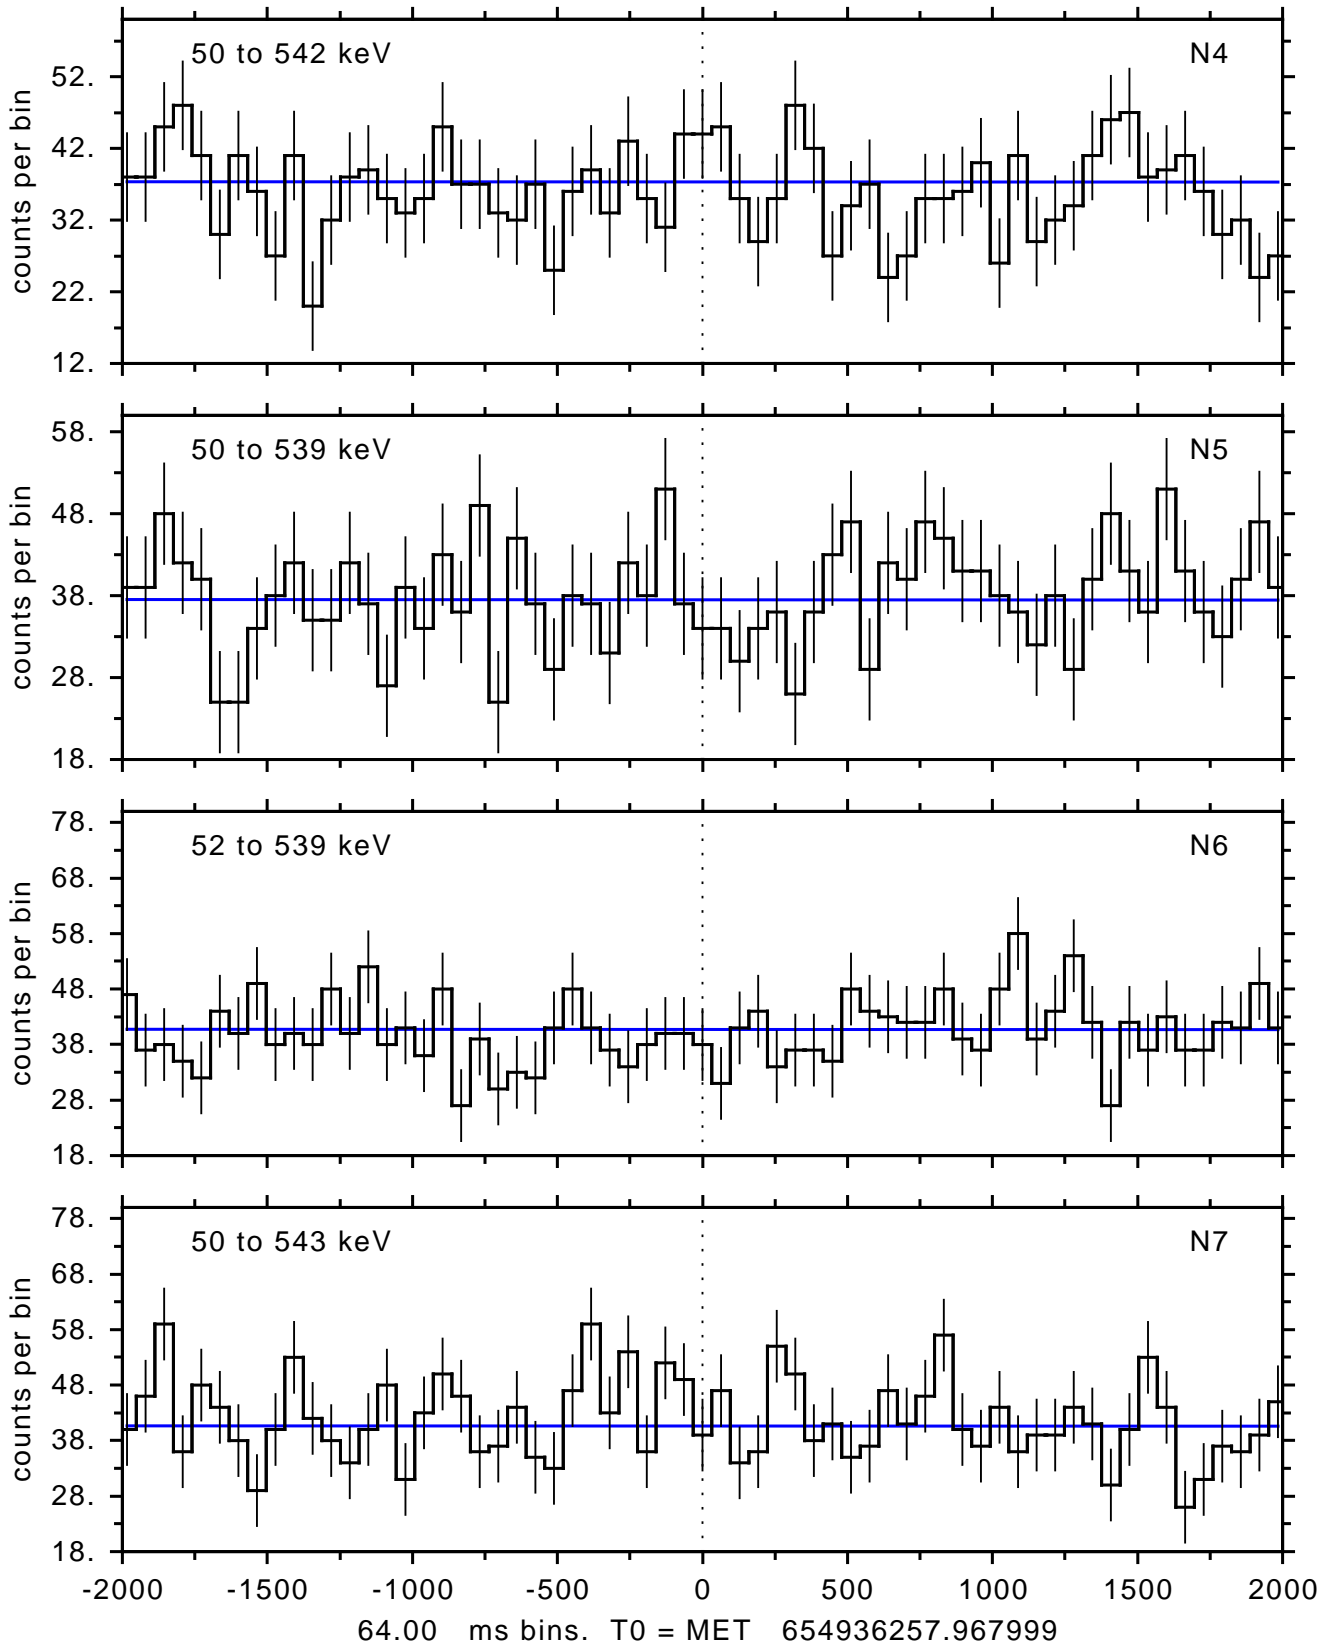

sGRB ver 116b of 2020 Feb 14 run on 2021-10-03 04:25:37

T0 = 654936257.967999 = 2021-10-03 06:44:12.968000

Algr: 2: P01 of F0001: glg_tte_b0_211003_06z_v00

sGRB ver 116b of 2020 Feb 14 run on 2021-10-03 04:25:37
T0 = 654936257.967999 = 2021-10-03 06:44:12.968000
Algr: 2: P01 of F0001: glg_tte_b0_211003_06z_v00