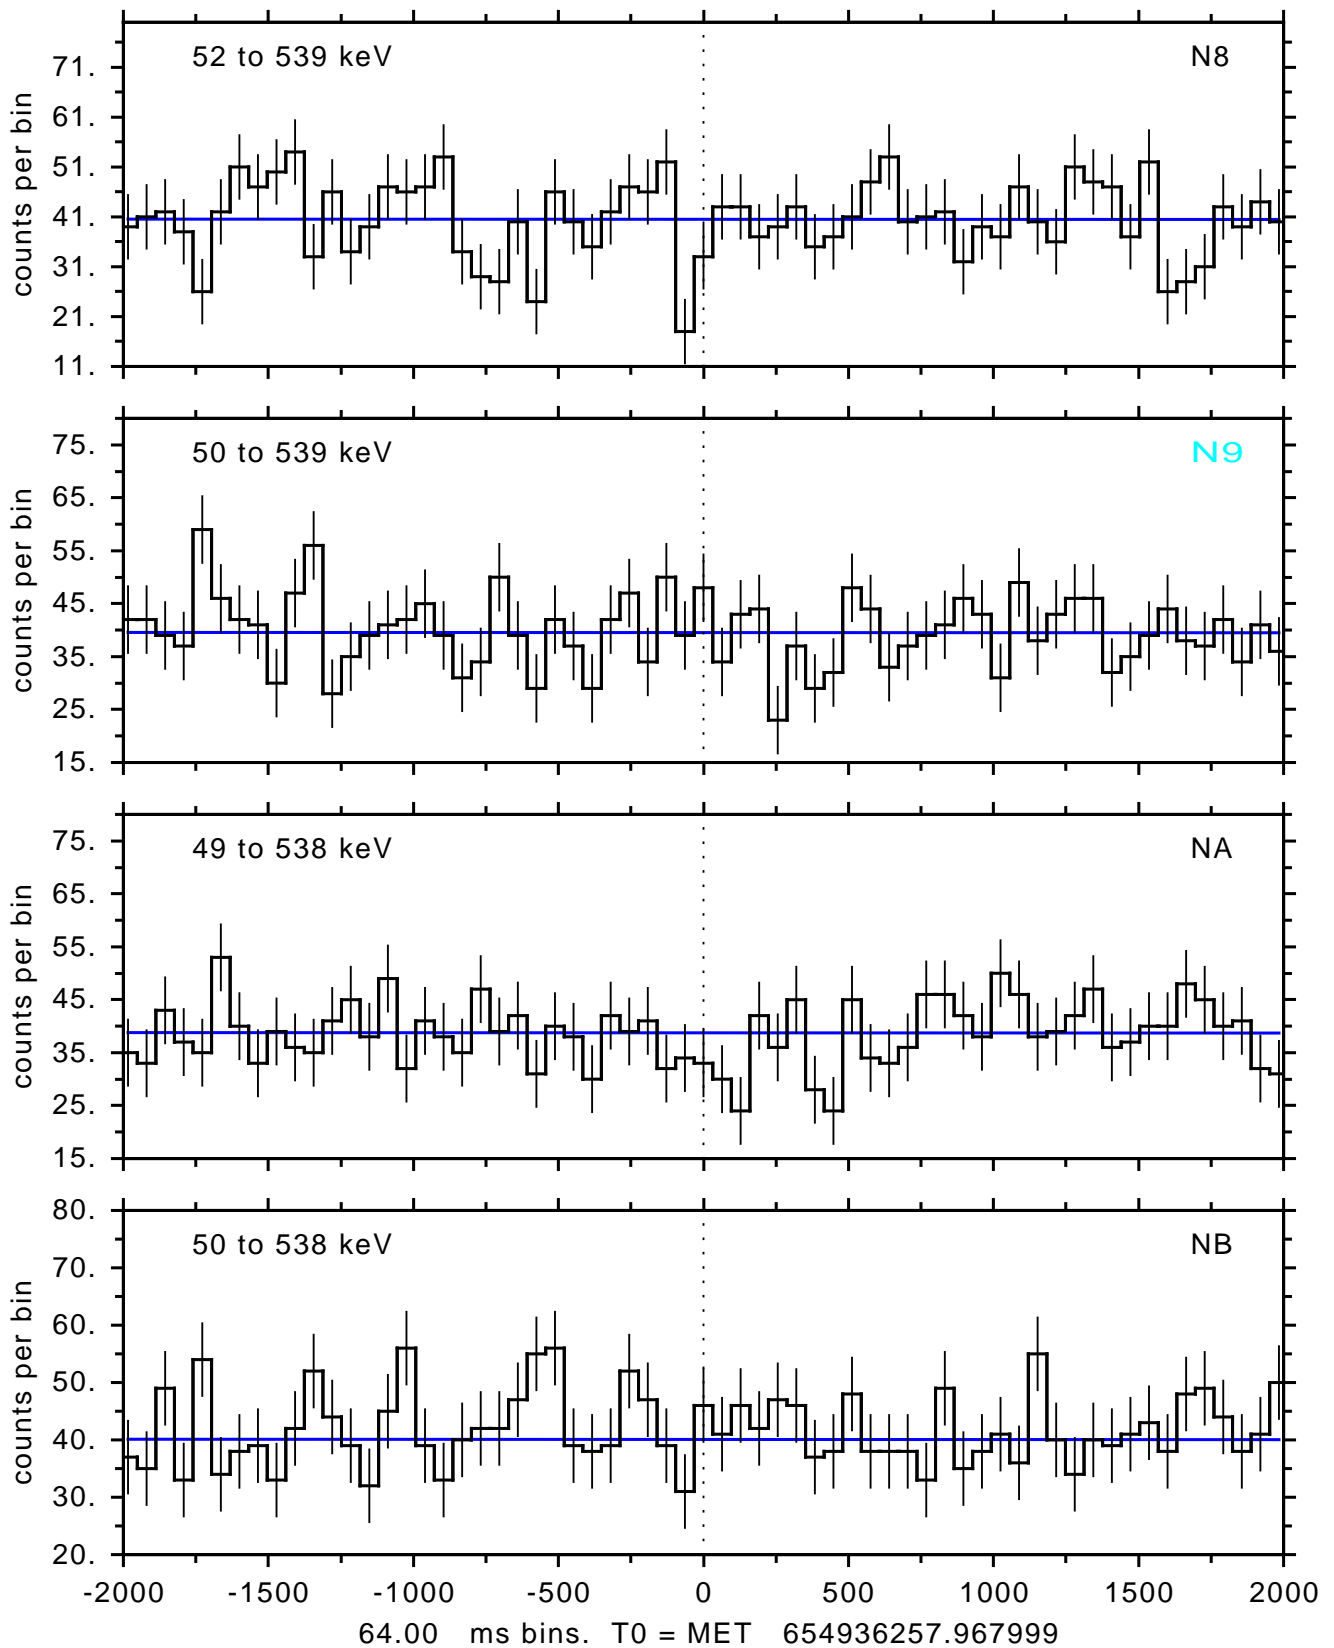

sGRB ver 116b of 2020 Feb 14 run on 2021-10-03 04:25:37

T0 = 654936257.967999 = 2021-10-03 06:44:12.968000

Algr: 2: P01 of F0001: glg_tte_b0_211003_06z_v00

sGRB ver 116b of 2020 Feb 14 run on 2021-10-03 04:25:37
T0 = 654936257.967999 = 2021-10-03 06:44:12.968000
Algr: 2: P01 of F0001: glg_tte_b0_211003_06z_v00