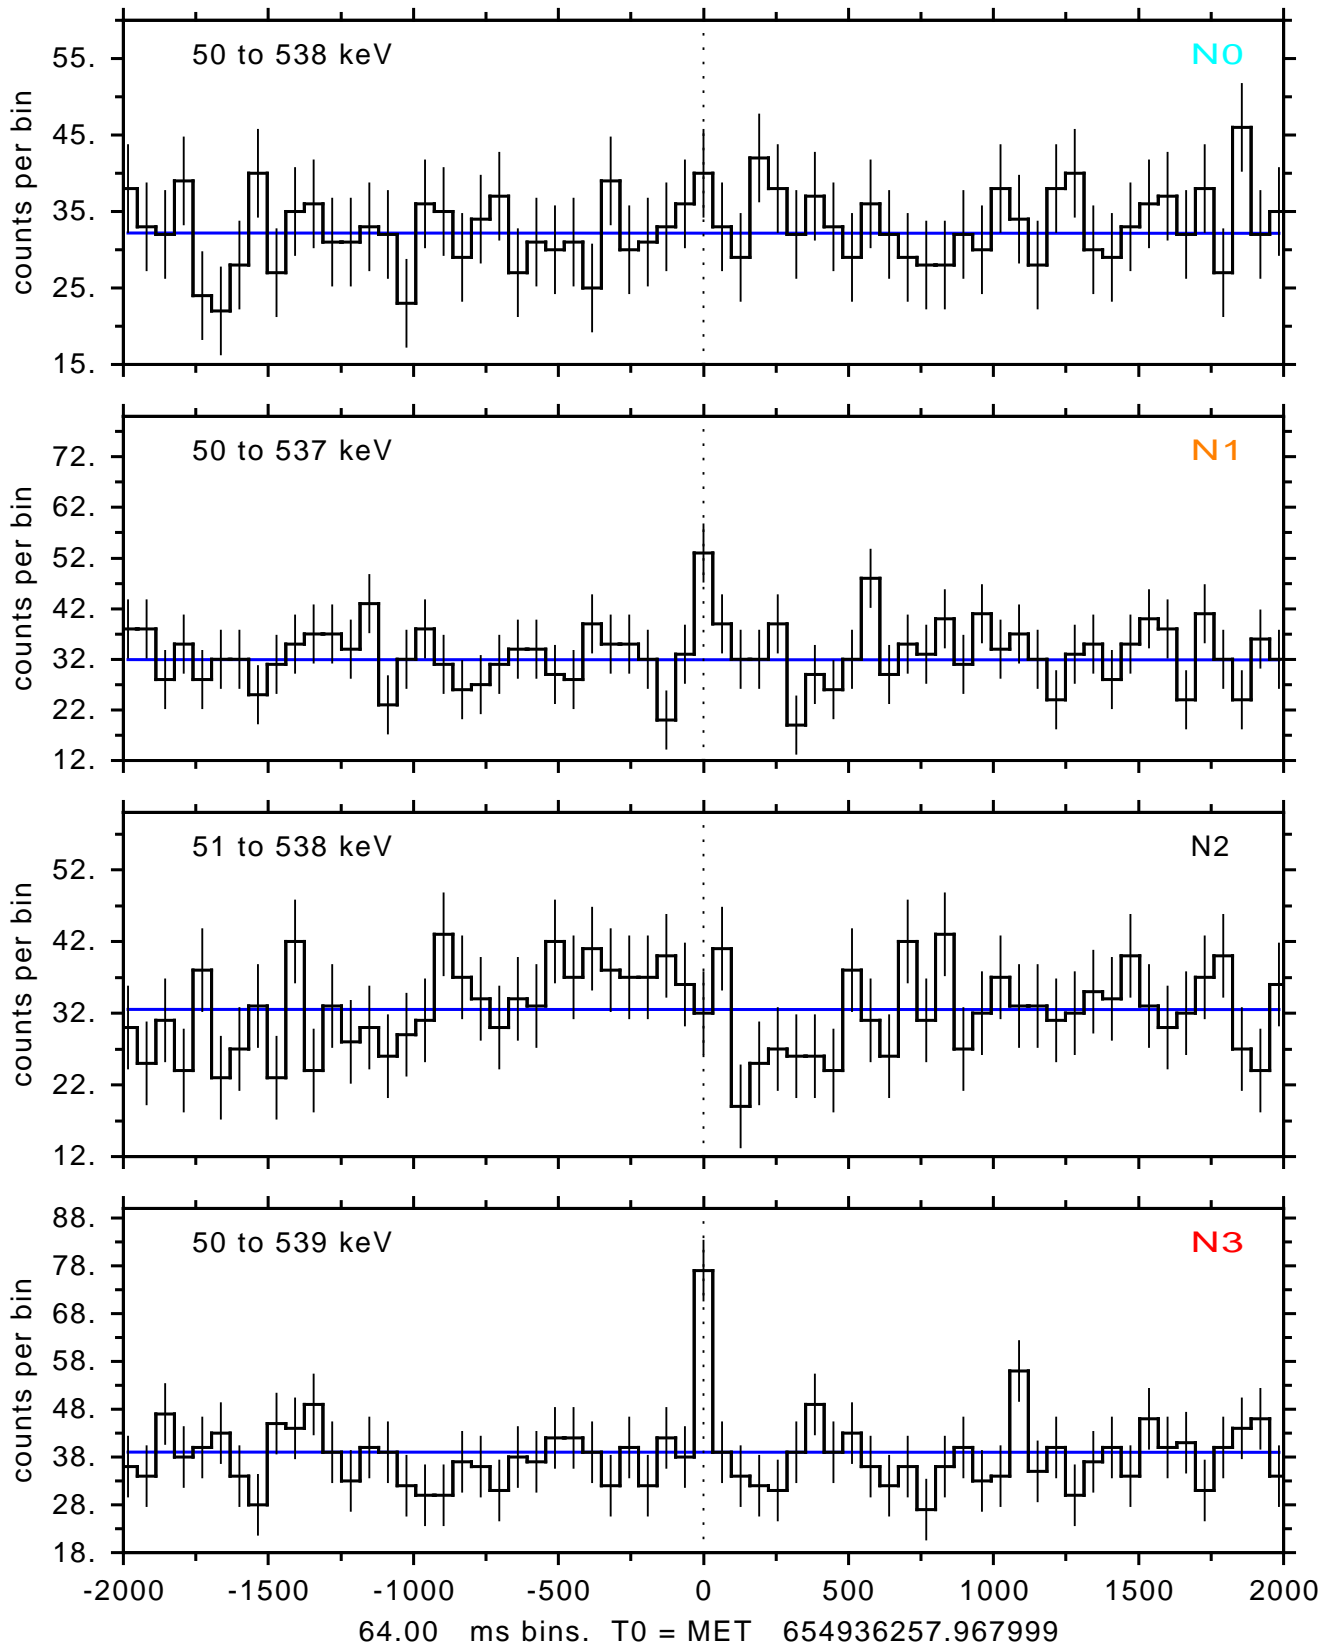

sGRB ver 116b of 2020 Feb 14 run on 2021-10-03 04:25:37

T0 = 654936257.967999 = 2021-10-03 06:44:12.968000

Algr: 2: P01 of F0001: glg_tte_b0_211003_06z_v00

sGRB ver 116b of 2020 Feb 14 run on 2021-10-03 04:25:37
T0 = 654936257.967999 = 2021-10-03 06:44:12.968000
Algr: 2: P01 of F0001: glg_tte_b0_211003_06z_v00