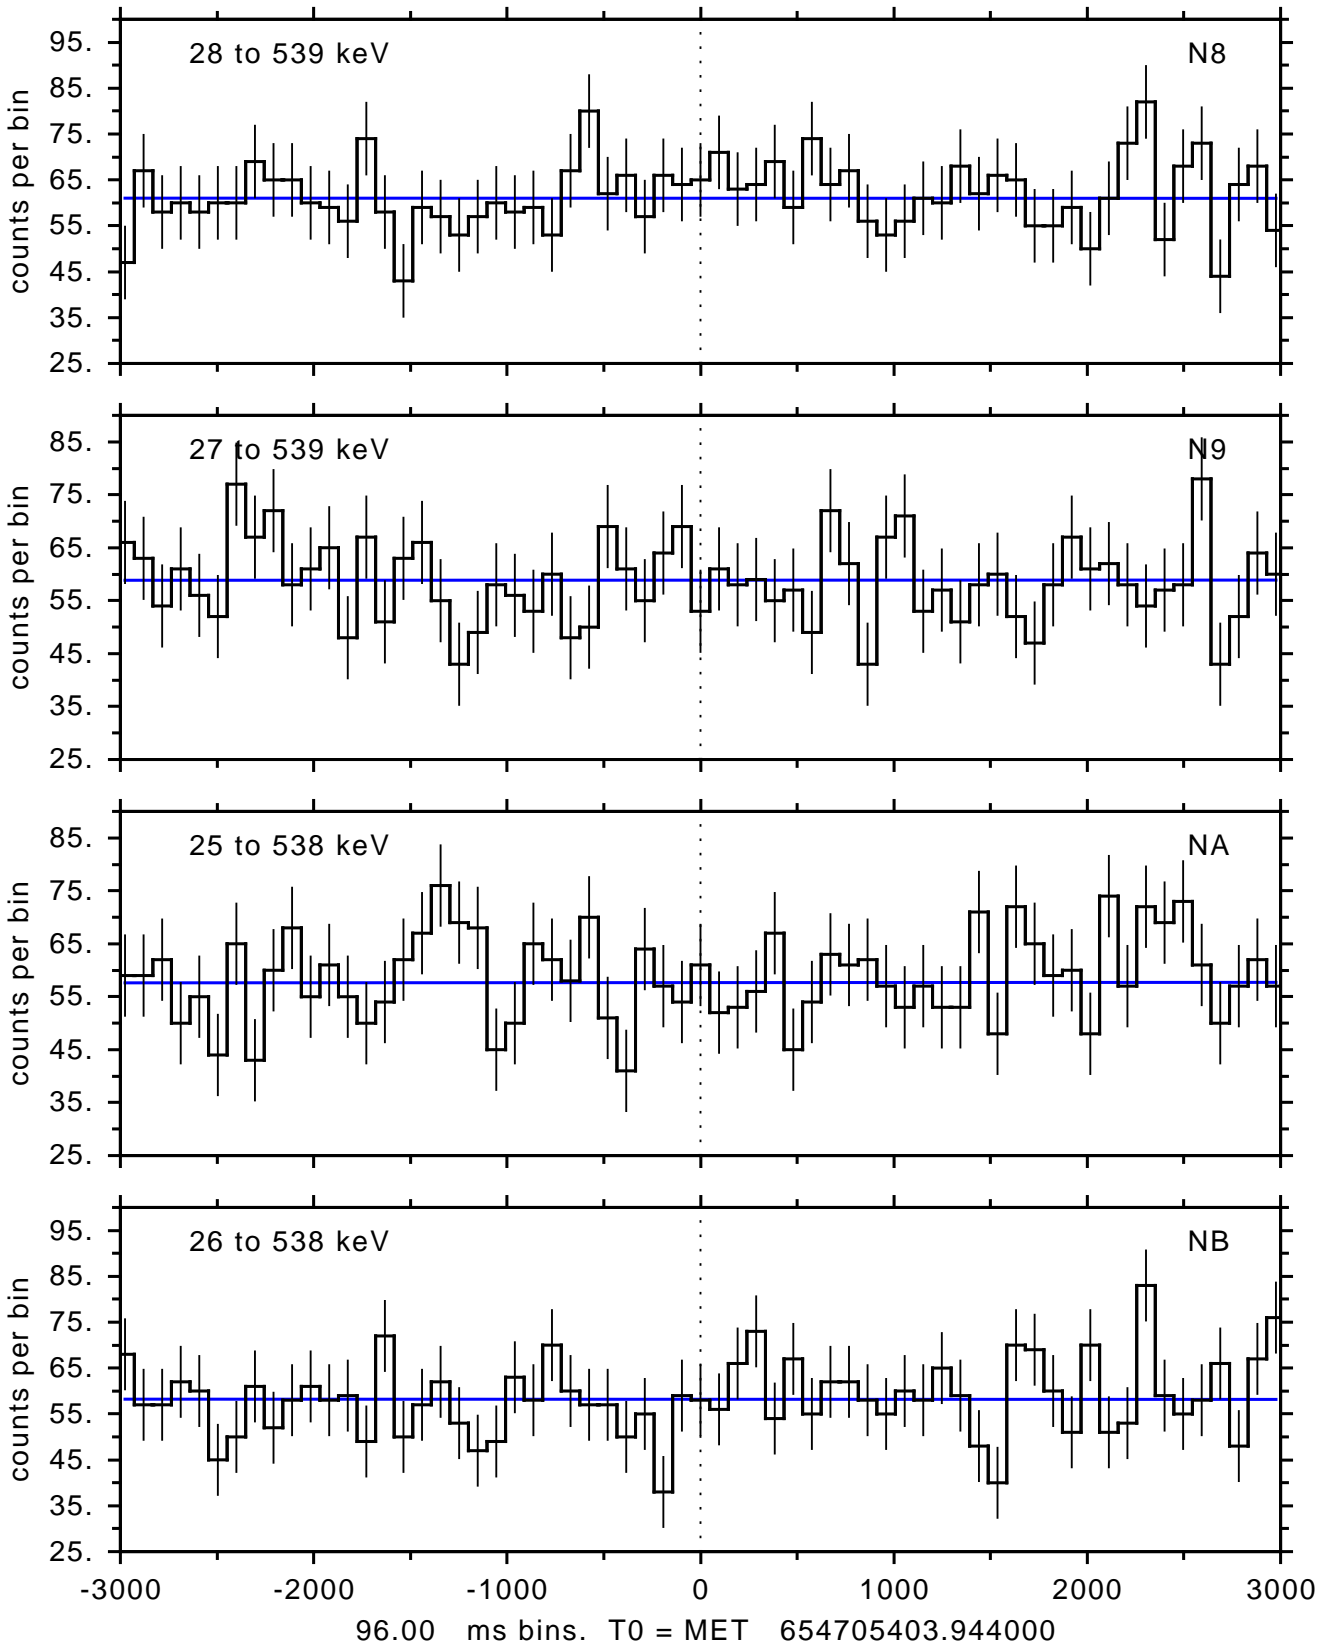

sGRB ver 116b of 2020 Feb 14 run on 2021-09-30 12:23:57
T0 = 654705403.944000 = 2021-09-30 14:36:38.944000
Algr: 1: P01 of F0001: glg_tte_b0_210930_14z_v00

sGRB ver 116b of 2020 Feb 14 run on 2021-09-30 12:23:57
T0 = 654705403.944000 = 2021-09-30 14:36:38.944000
Algr: 1: P01 of F0001: glg_tte_b0_210930_14z_v00