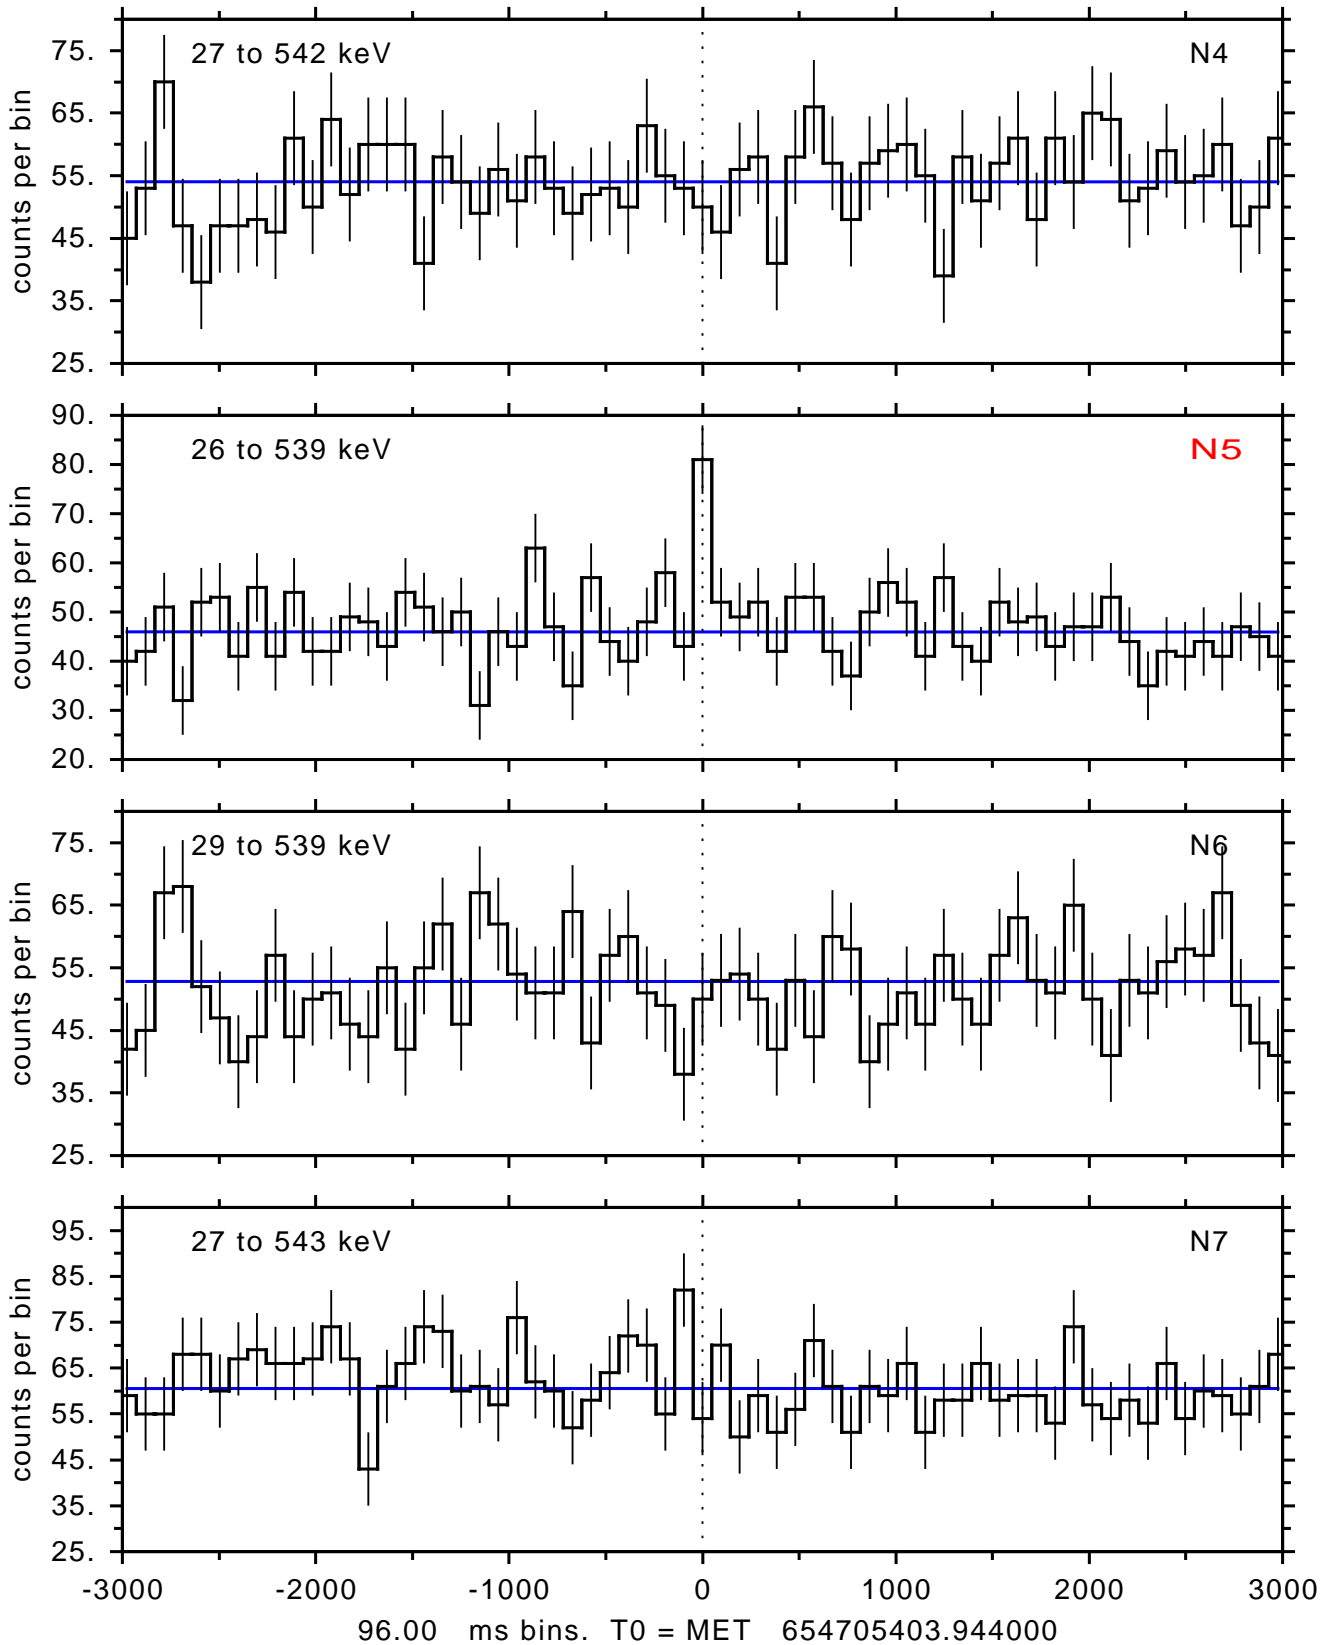

sGRB ver 116b of 2020 Feb 14 run on 2021-09-30 12:23:57
T0 = 654705403.944000 = 2021-09-30 14:36:38.944000
Algr: 1: P01 of F0001: glg_tte_b0_210930_14z_v00

sGRB ver 116b of 2020 Feb 14 run on 2021-09-30 12:23:57
T0 = 654705403.944000 = 2021-09-30 14:36:38.944000
Algr: 1: P01 of F0001: glg_tte_b0_210930_14z_v00