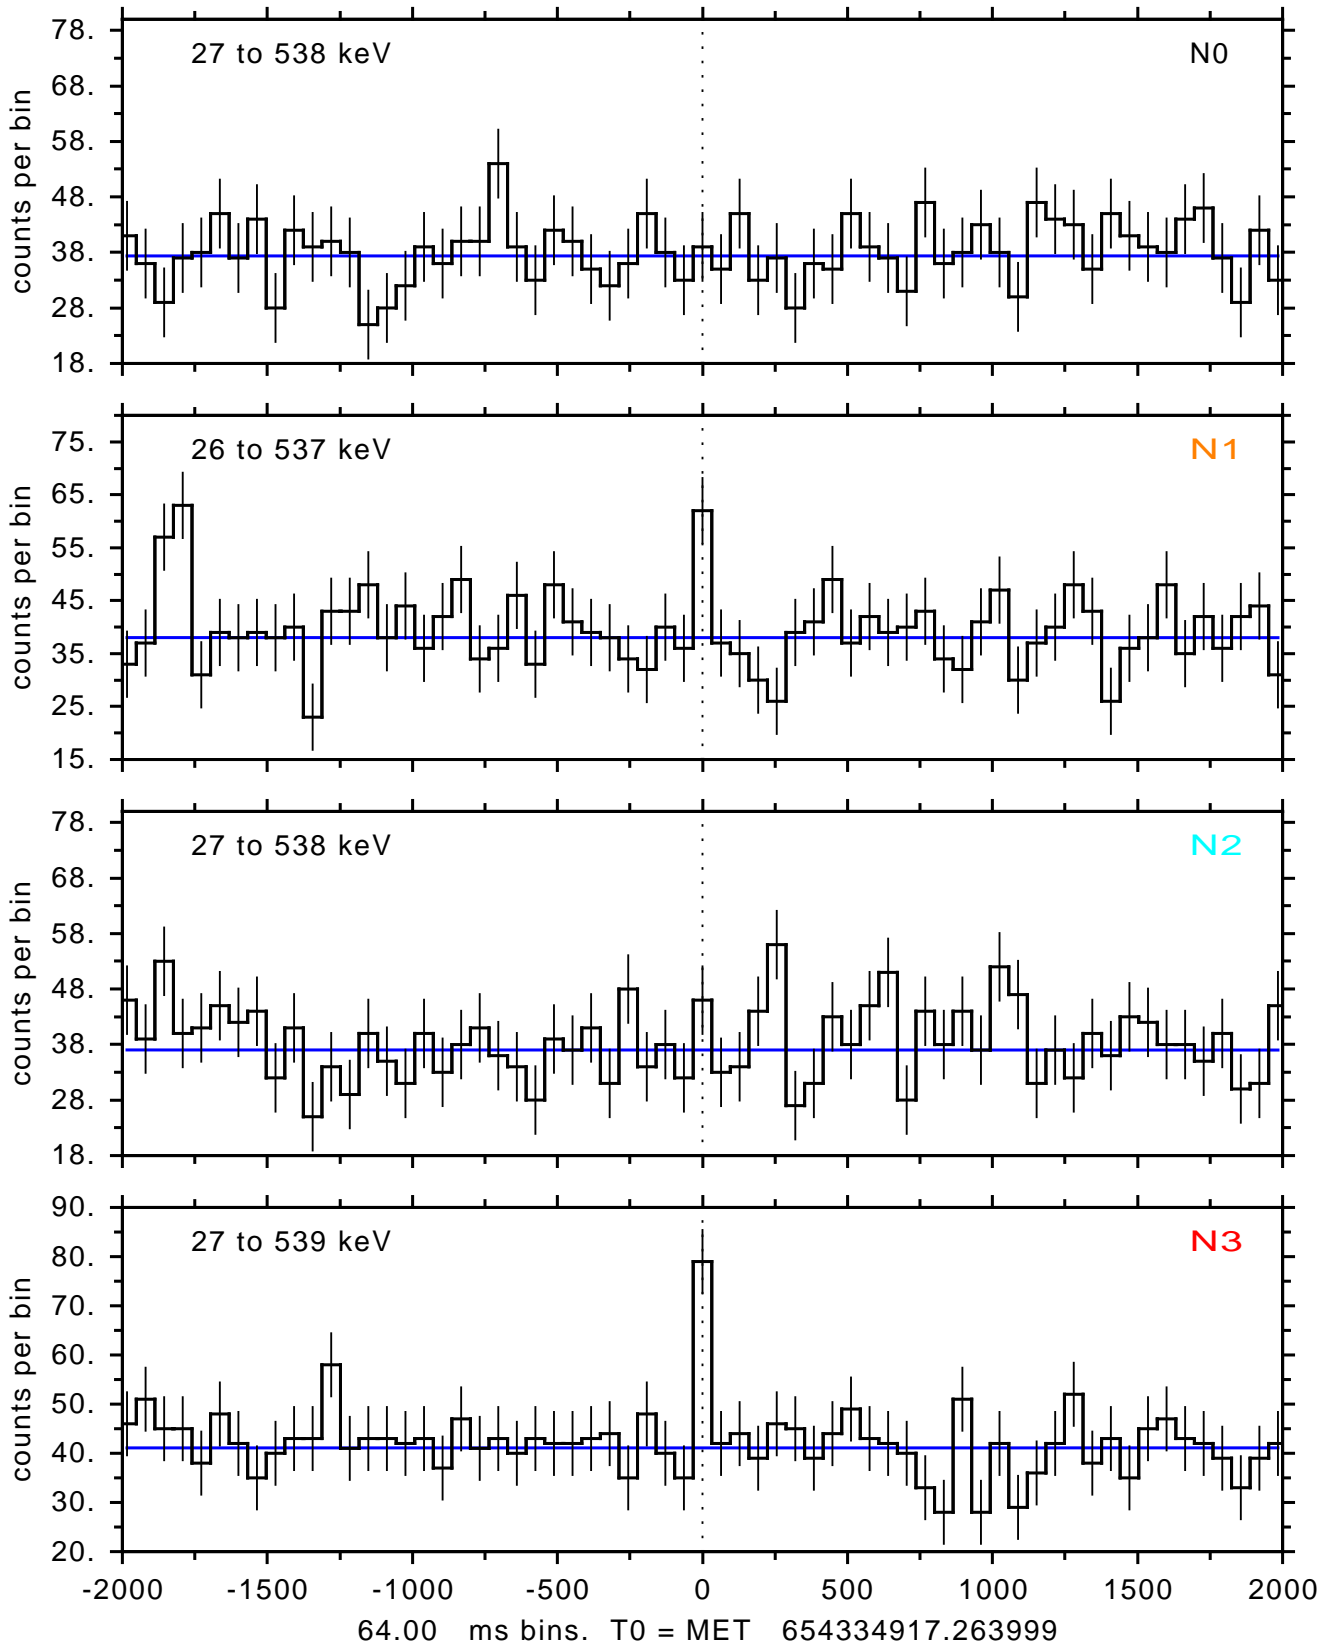

sGRB ver 116b of 2020 Feb 14 run on 2021-09-26 05:52:30
T0 = 654334917.263999 = 2021-09-26 07:41:52.264000
Algr: 1: P01 of F0001: glg_tte_b0_210926_07z_v00

sGRB ver 116b of 2020 Feb 14 run on 2021-09-26 05:52:30
T0 = 654334917.263999 = 2021-09-26 07:41:52.264000
Algr: 1: P01 of F0001: glg_tte_b0_210926_07z_v00