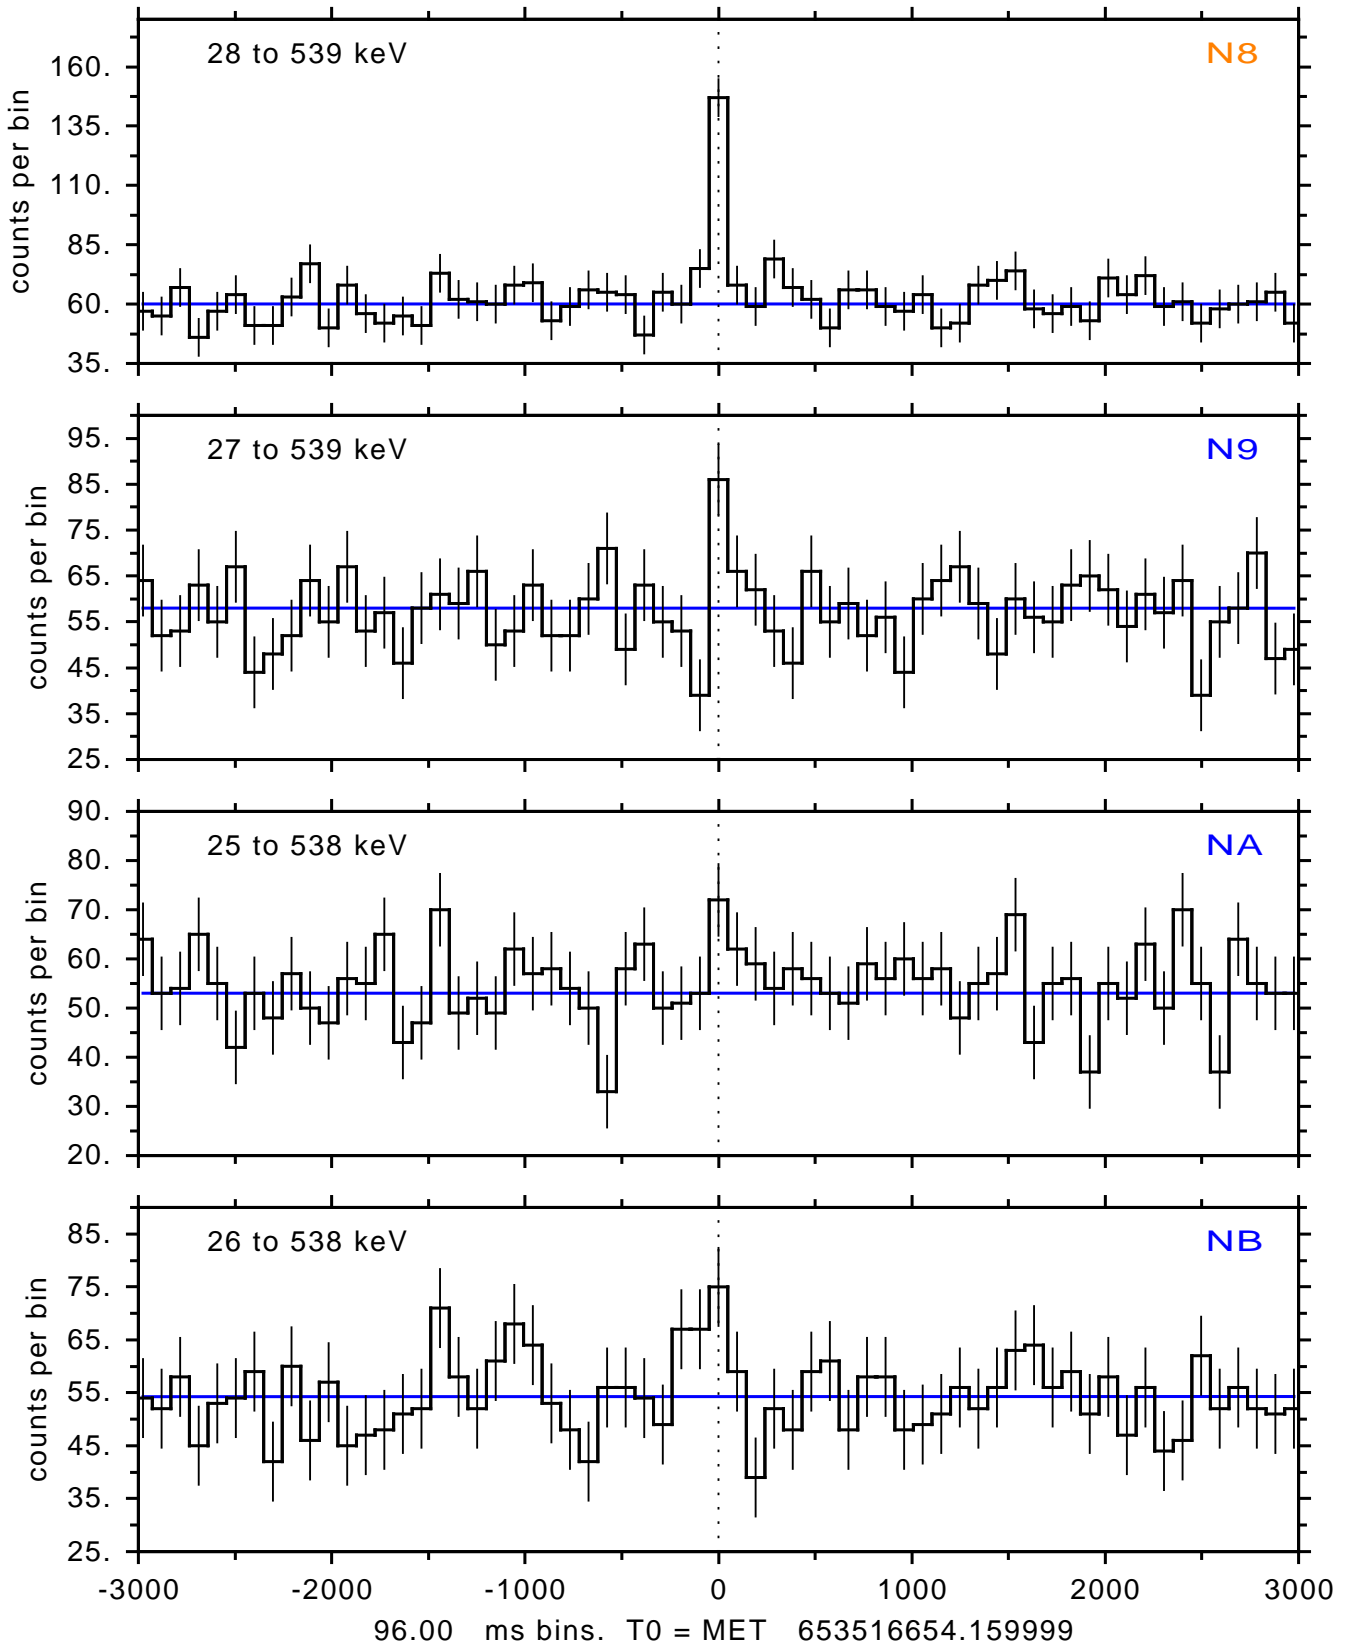

sGRB ver 116b of 2020 Feb 14 run on 2021-09-16 19:23:33

T0 = 653516654.159999 = 2021-09-16 20:24:09.160000

Algr: 1: P01 of F0001: glg_tte_b0_210916_20z_v00

sGRB ver 116b of 2020 Feb 14 run on 2021-09-16 19:23:33
T0 = 653516654.159999 = 2021-09-16 20:24:09.160000
Algr: 1: P01 of F0001: glg_tte_b0_210916_20z_v00