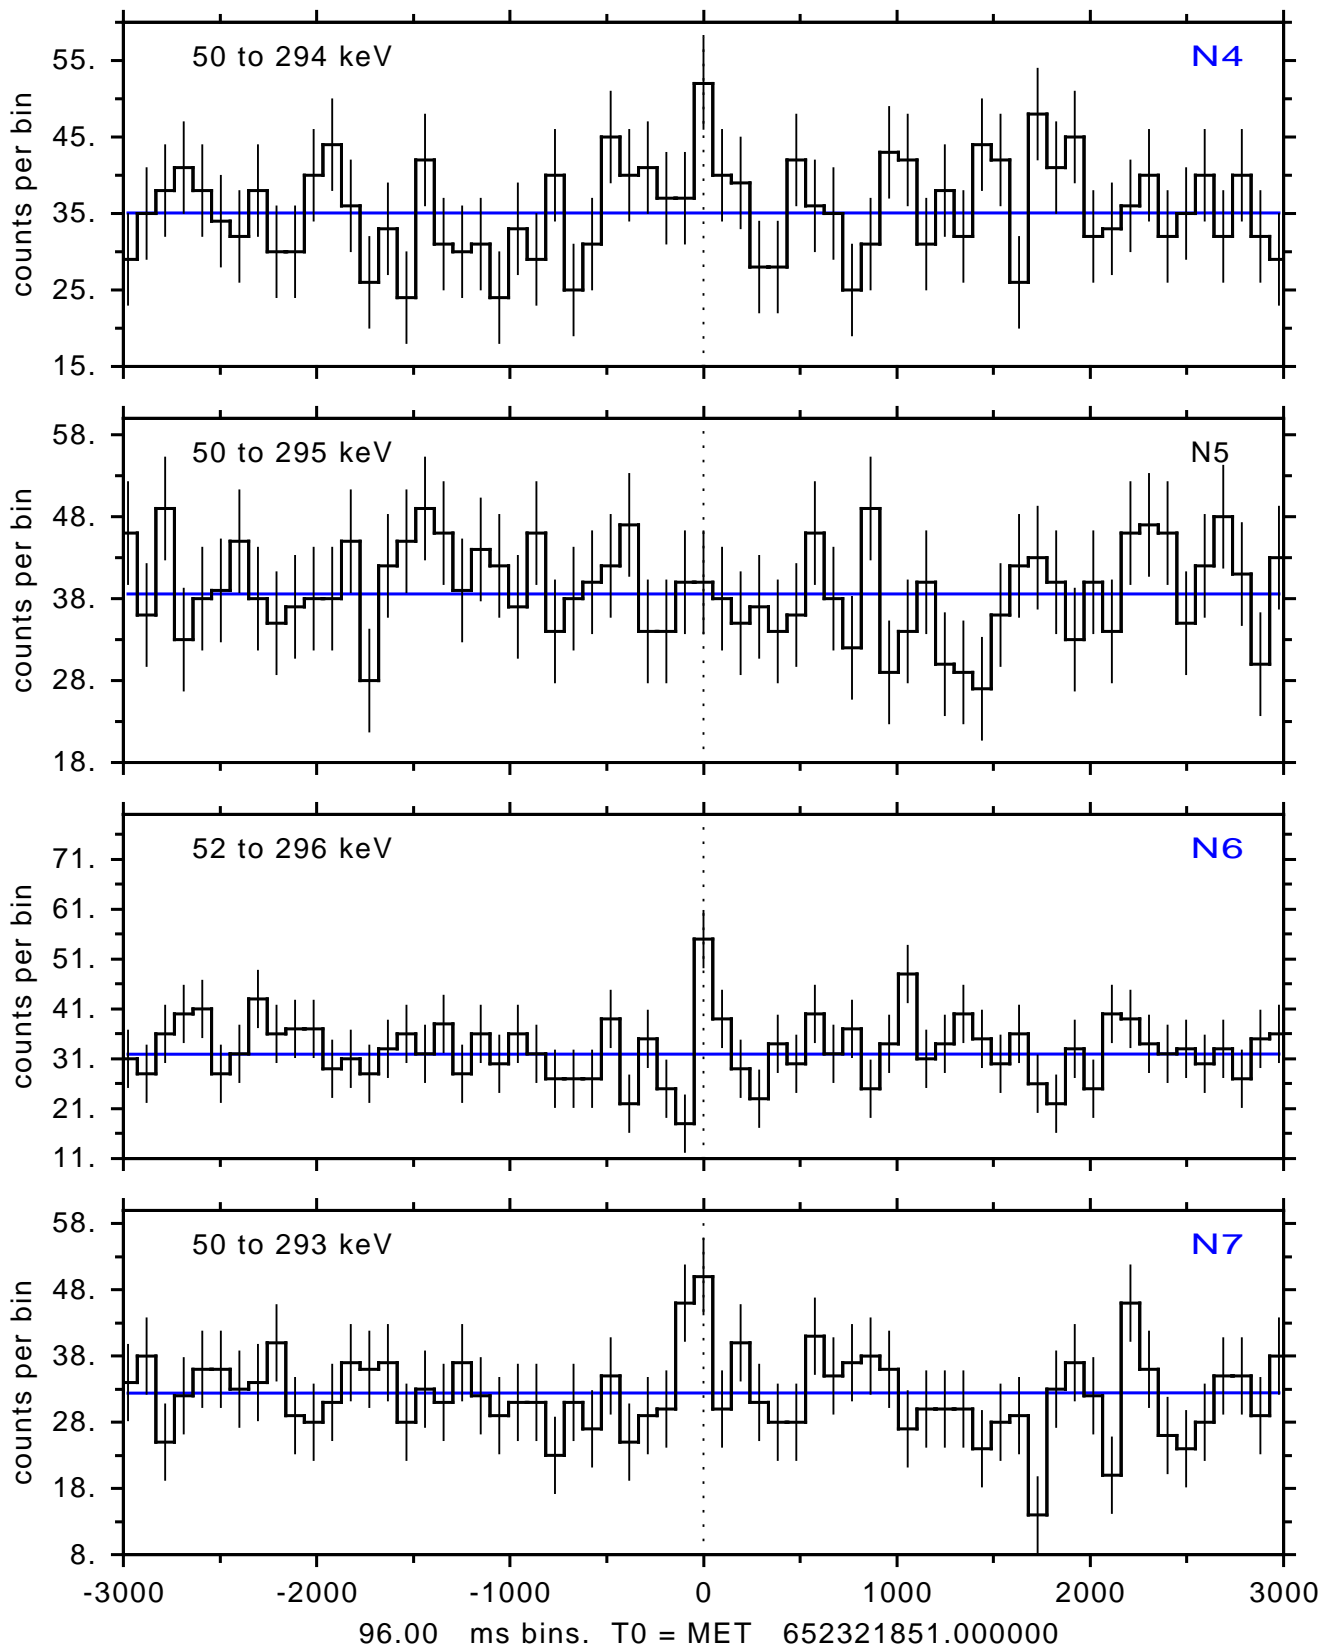

sGRB ver 116b of 2020 Feb 14 run on 2021-09-02 22:45:42
T0 = 652321851.000000 = 2021-09-03 00:30:46.000000
Algr: 4: P01 of F0001: glg_tte_b0_210903_00z_v00

sGRB ver 116b of 2020 Feb 14 run on 2021-09-02 22:45:42

T0 = 652321851.000000 = 2021-09-03 00:30:46.000000

Algr: 4: P01 of F0001: glg_tte_b0_210903_00z_v00

sGRB ver 116b of 2020 Feb 14 run on 2021-09-02 22:45:42
T0 = 652321851.000000 = 2021-09-03 00:30:46.000000
Algr: 4: P01 of F0001: glg_tte_b0_210903_00z_v00

sGRB ver 116b of 2020 Feb 14 run on 2021-09-02 22:45:42
T0 = 652321851.000000 = 2021-09-03 00:30:46.000000
Algr: 4: P01 of F0001: glg_tte_b0_210903_00z_v00