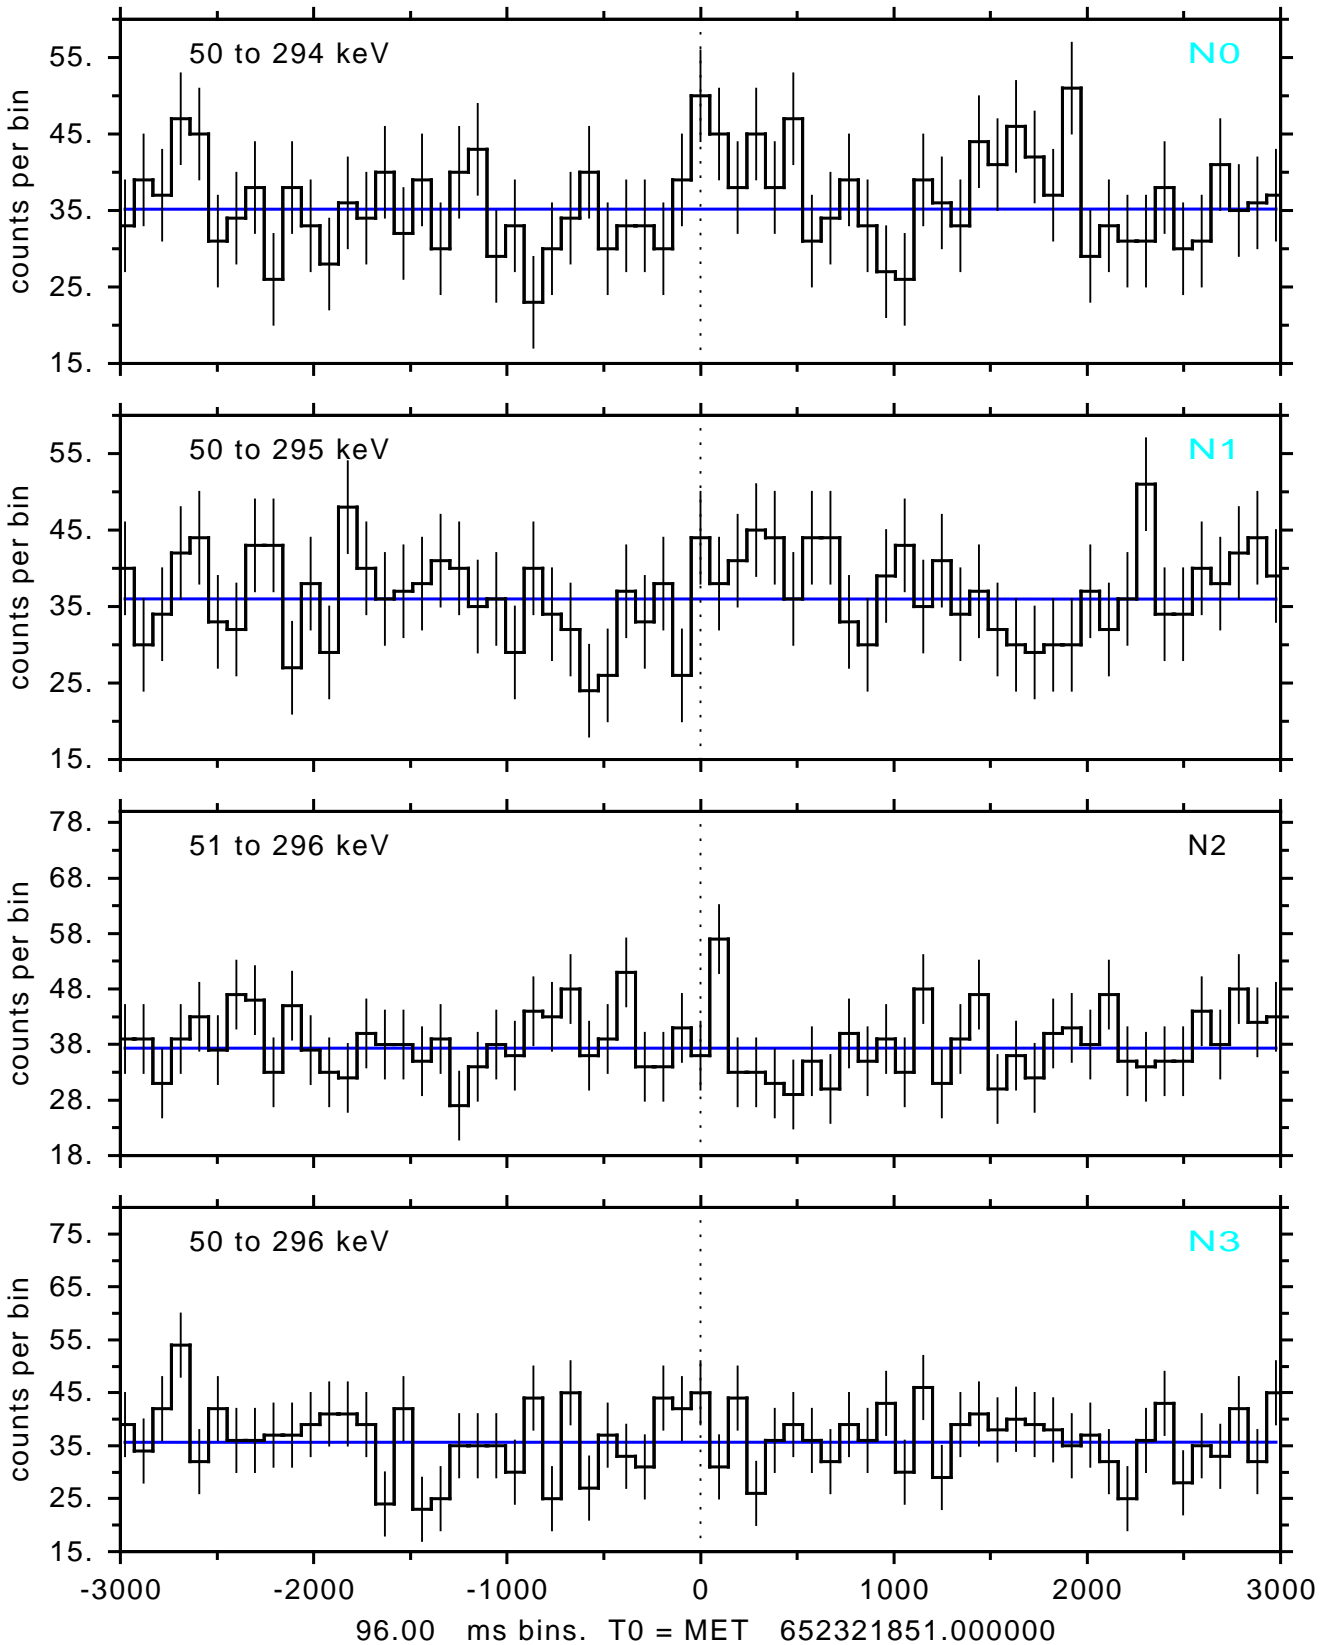

sGRB ver 116b of 2020 Feb 14 run on 2021-09-02 22:45:42
T0 = 652321851.000000 = 2021-09-03 00:30:46.000000
Algr: 4: P01 of F0001: glg_tte_b0_210903_00z_v00

sGRB ver 116b of 2020 Feb 14 run on 2021-09-02 22:45:42

T0 = 652321851.000000 = 2021-09-03 00:30:46.000000

Algr: 4: P01 of F0001: glg_tte_b0_210903_00z_v00

sGRB ver 116b of 2020 Feb 14 run on 2021-09-02 22:45:42
T0 = 652321851.000000 = 2021-09-03 00:30:46.000000
Algr: 4: P01 of F0001: glg_tte_b0_210903_00z_v00

sGRB ver 116b of 2020 Feb 14 run on 2021-09-02 22:45:42
T0 = 652321851.000000 = 2021-09-03 00:30:46.000000
Algr: 4: P01 of F0001: glg_tte_b0_210903_00z_v00