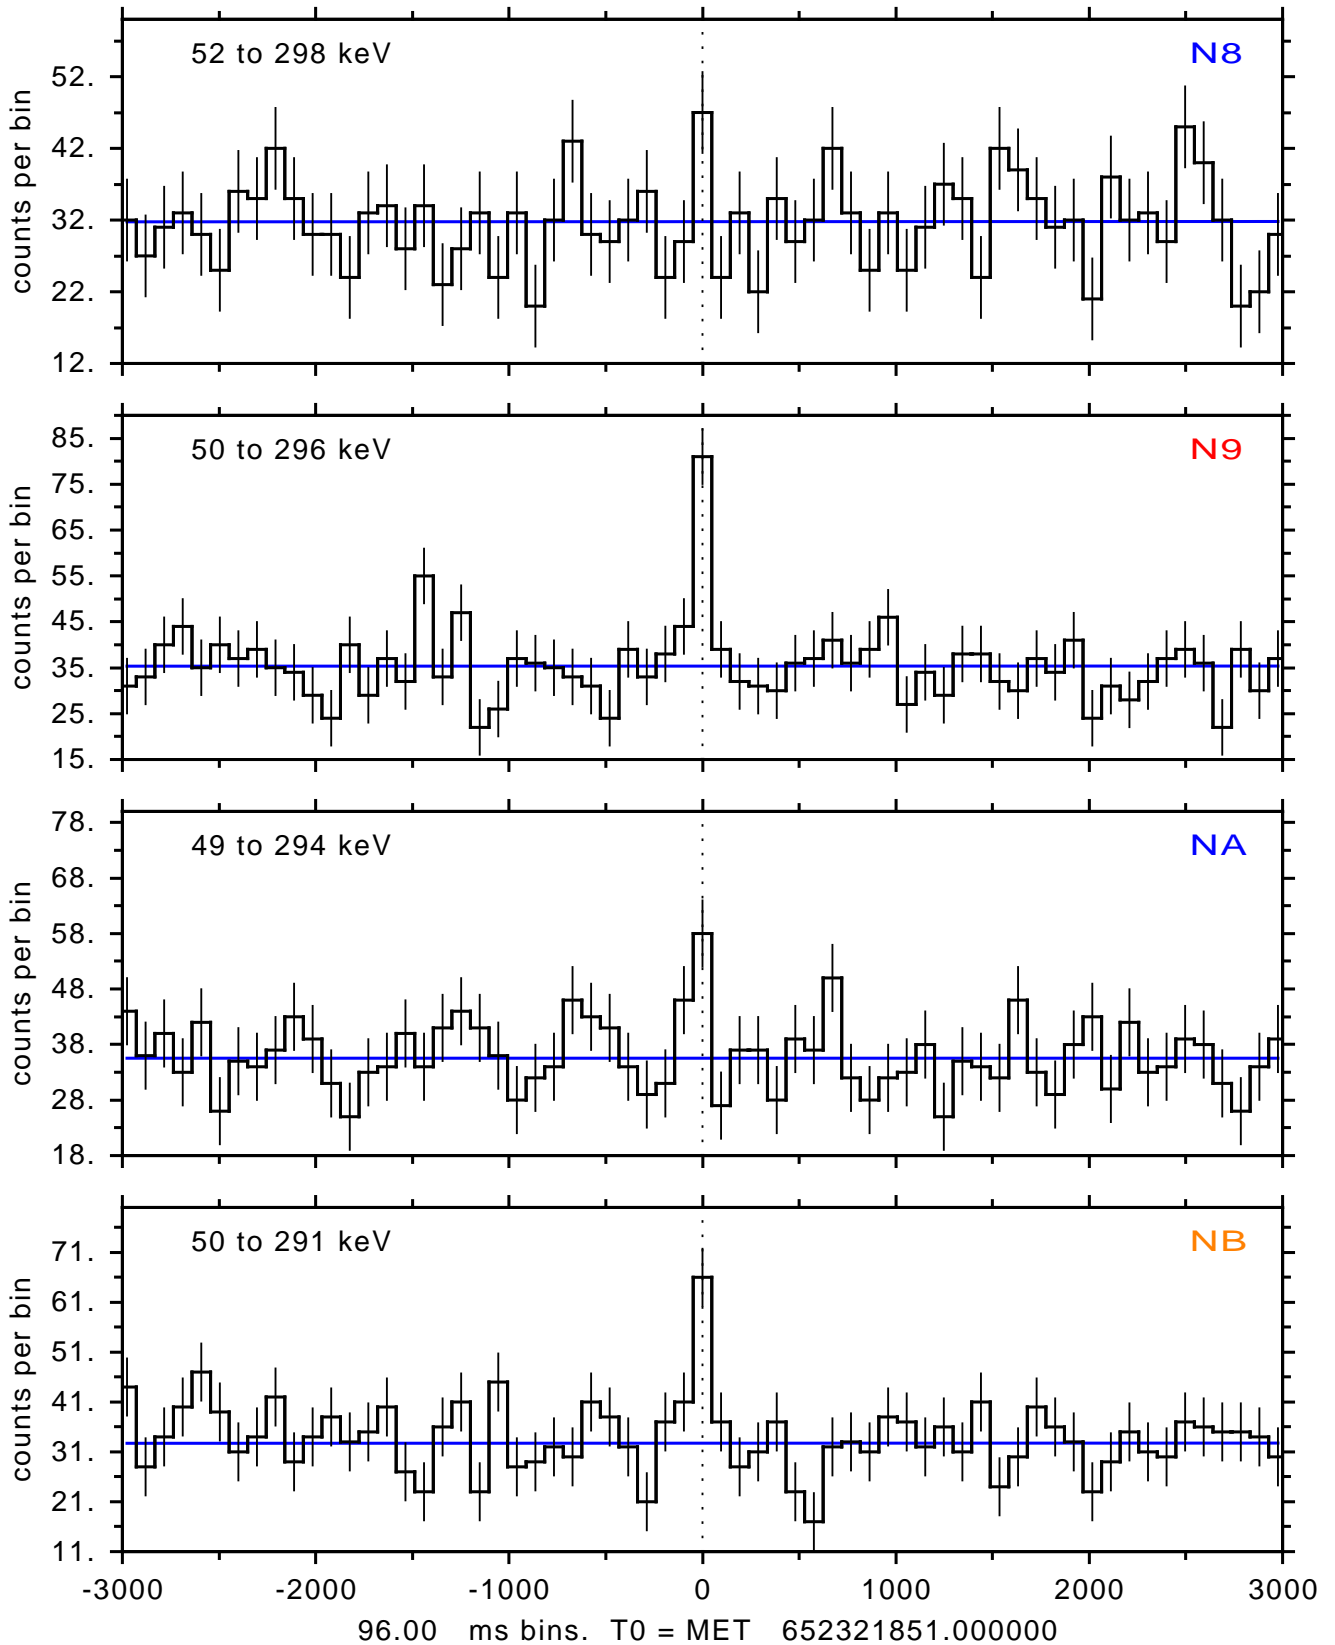

sGRB ver 116b of 2020 Feb 14 run on 2021-09-02 22:45:42
T0 = 652321851.000000 = 2021-09-03 00:30:46.000000
Algr: 4: P01 of F0001: glg_tte_b0_210903_00z_v00

sGRB ver 116b of 2020 Feb 14 run on 2021-09-02 22:45:42

T0 = 652321851.000000 = 2021-09-03 00:30:46.000000

Algr: 4: P01 of F0001: glg_tte_b0_210903_00z_v00

sGRB ver 116b of 2020 Feb 14 run on 2021-09-02 22:45:42
T0 = 652321851.000000 = 2021-09-03 00:30:46.000000
Algr: 4: P01 of F0001: glg_tte_b0_210903_00z_v00

sGRB ver 116b of 2020 Feb 14 run on 2021-09-02 22:45:42
T0 = 652321851.000000 = 2021-09-03 00:30:46.000000
Algr: 4: P01 of F0001: glg_tte_b0_210903_00z_v00