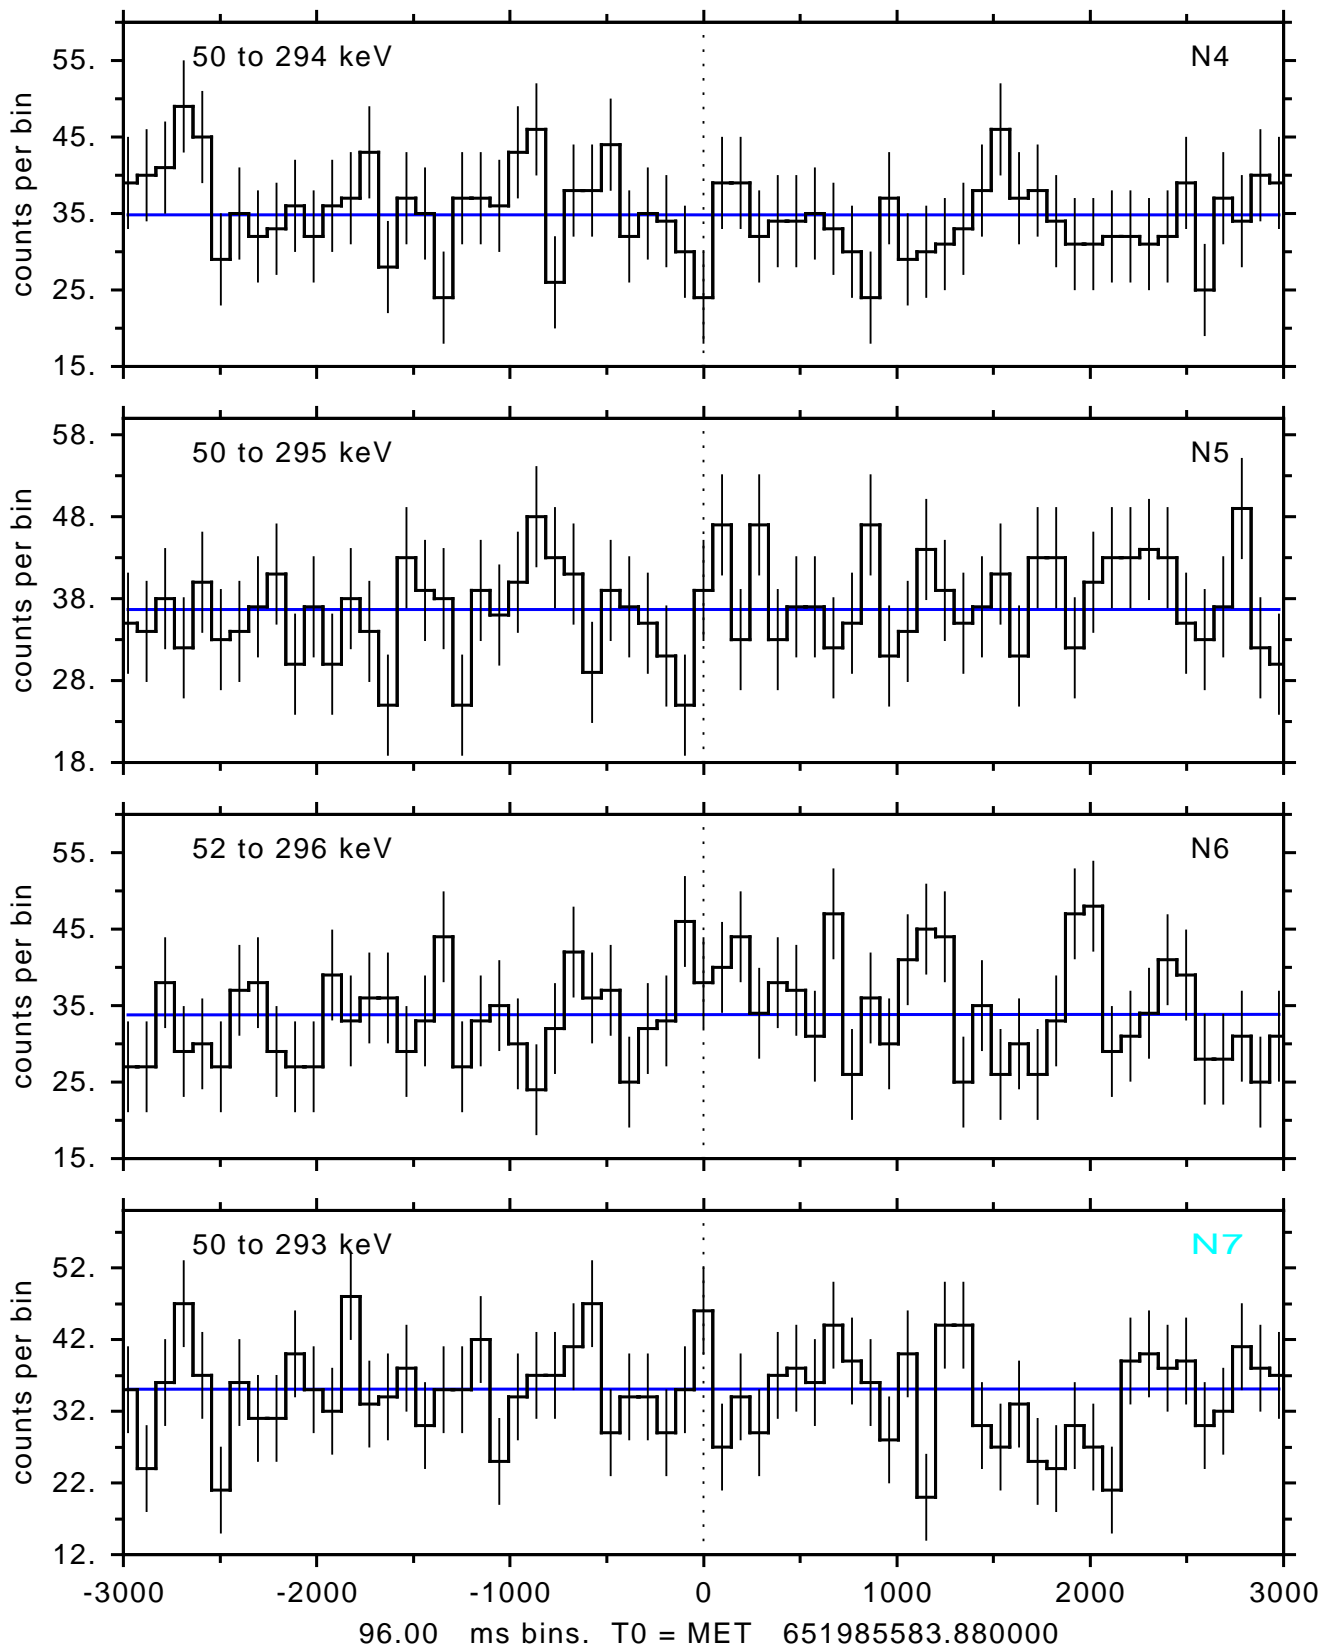

sGRB ver 116b of 2020 Feb 14 run on 2021-08-30 01:23:10

T0 = 651985583.880000 = 2021-08-30 03:06:18.880000

Algr: 4: P01 of F0001: glg_tte_b0_210830_03z_v00

sGRB ver 116b of 2020 Feb 14 run on 2021-08-30 01:23:10

T0 = 651985583.880000 = 2021-08-30 03:06:18.880000

Algr: 4: P01 of F0001: glg_tte_b0_210830_03z_v00

sGRB ver 116b of 2020 Feb 14 run on 2021-08-30 01:23:10

T0 = 651985583.880000 = 2021-08-30 03:06:18.880000

Algr: 4: P01 of F0001: glg_tte_b0_210830_03z_v00

sGRB ver 116b of 2020 Feb 14 run on 2021-08-30 01:23:10
T0 = 651985583.880000 = 2021-08-30 03:06:18.880000
Algr: 4: P01 of F0001: glg_tte_b0_210830_03z_v00