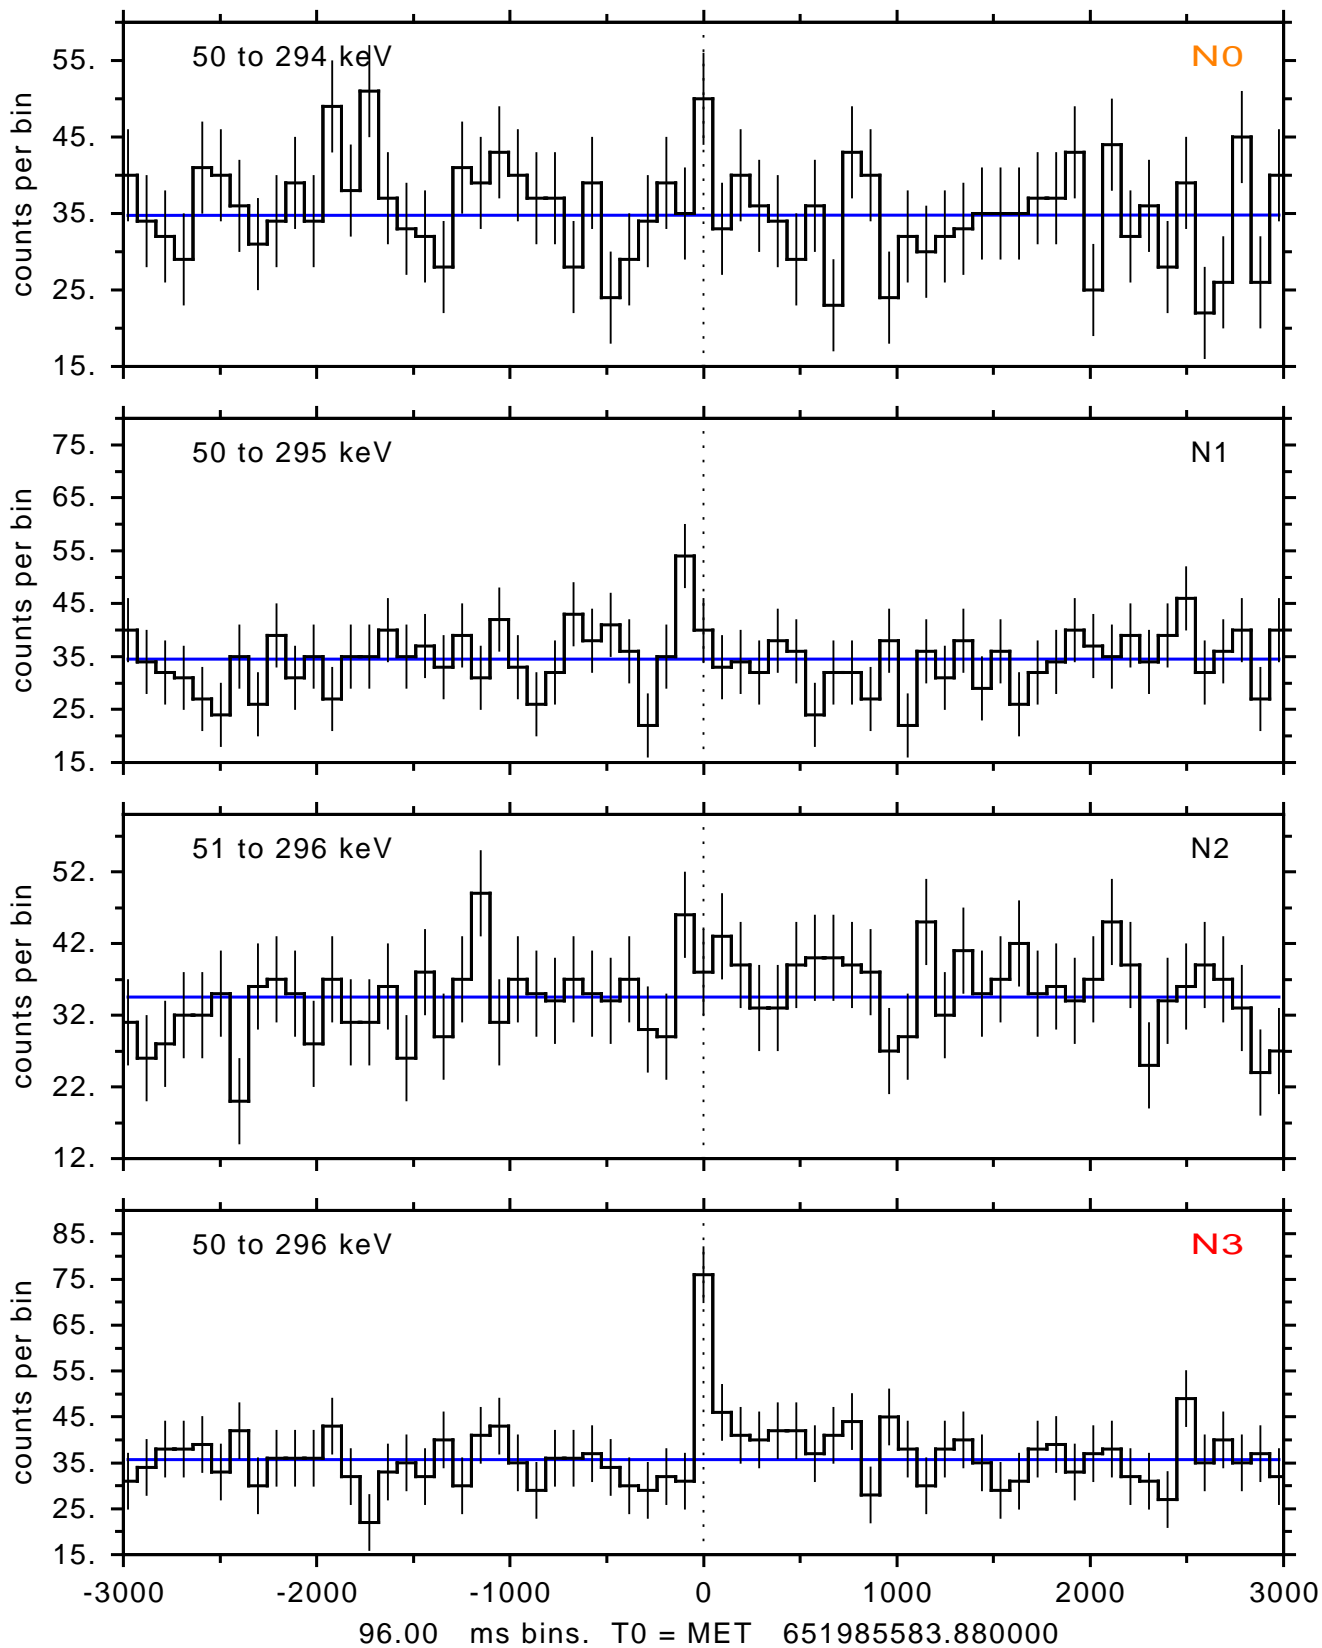

sGRB ver 116b of 2020 Feb 14 run on 2021-08-30 01:23:10

T0 = 651985583.880000 = 2021-08-30 03:06:18.880000

Algr: 4: P01 of F0001: glg_tte_b0_210830_03z_v00

sGRB ver 116b of 2020 Feb 14 run on 2021-08-30 01:23:10

T0 = 651985583.880000 = 2021-08-30 03:06:18.880000

Algr: 4: P01 of F0001: glg_tte_b0_210830_03z_v00

sGRB ver 116b of 2020 Feb 14 run on 2021-08-30 01:23:10

T0 = 651985583.880000 = 2021-08-30 03:06:18.880000

Algr: 4: P01 of F0001: glg_tte_b0_210830_03z_v00

sGRB ver 116b of 2020 Feb 14 run on 2021-08-30 01:23:10
T0 = 651985583.880000 = 2021-08-30 03:06:18.880000
Algr: 4: P01 of F0001: glg_tte_b0_210830_03z_v00