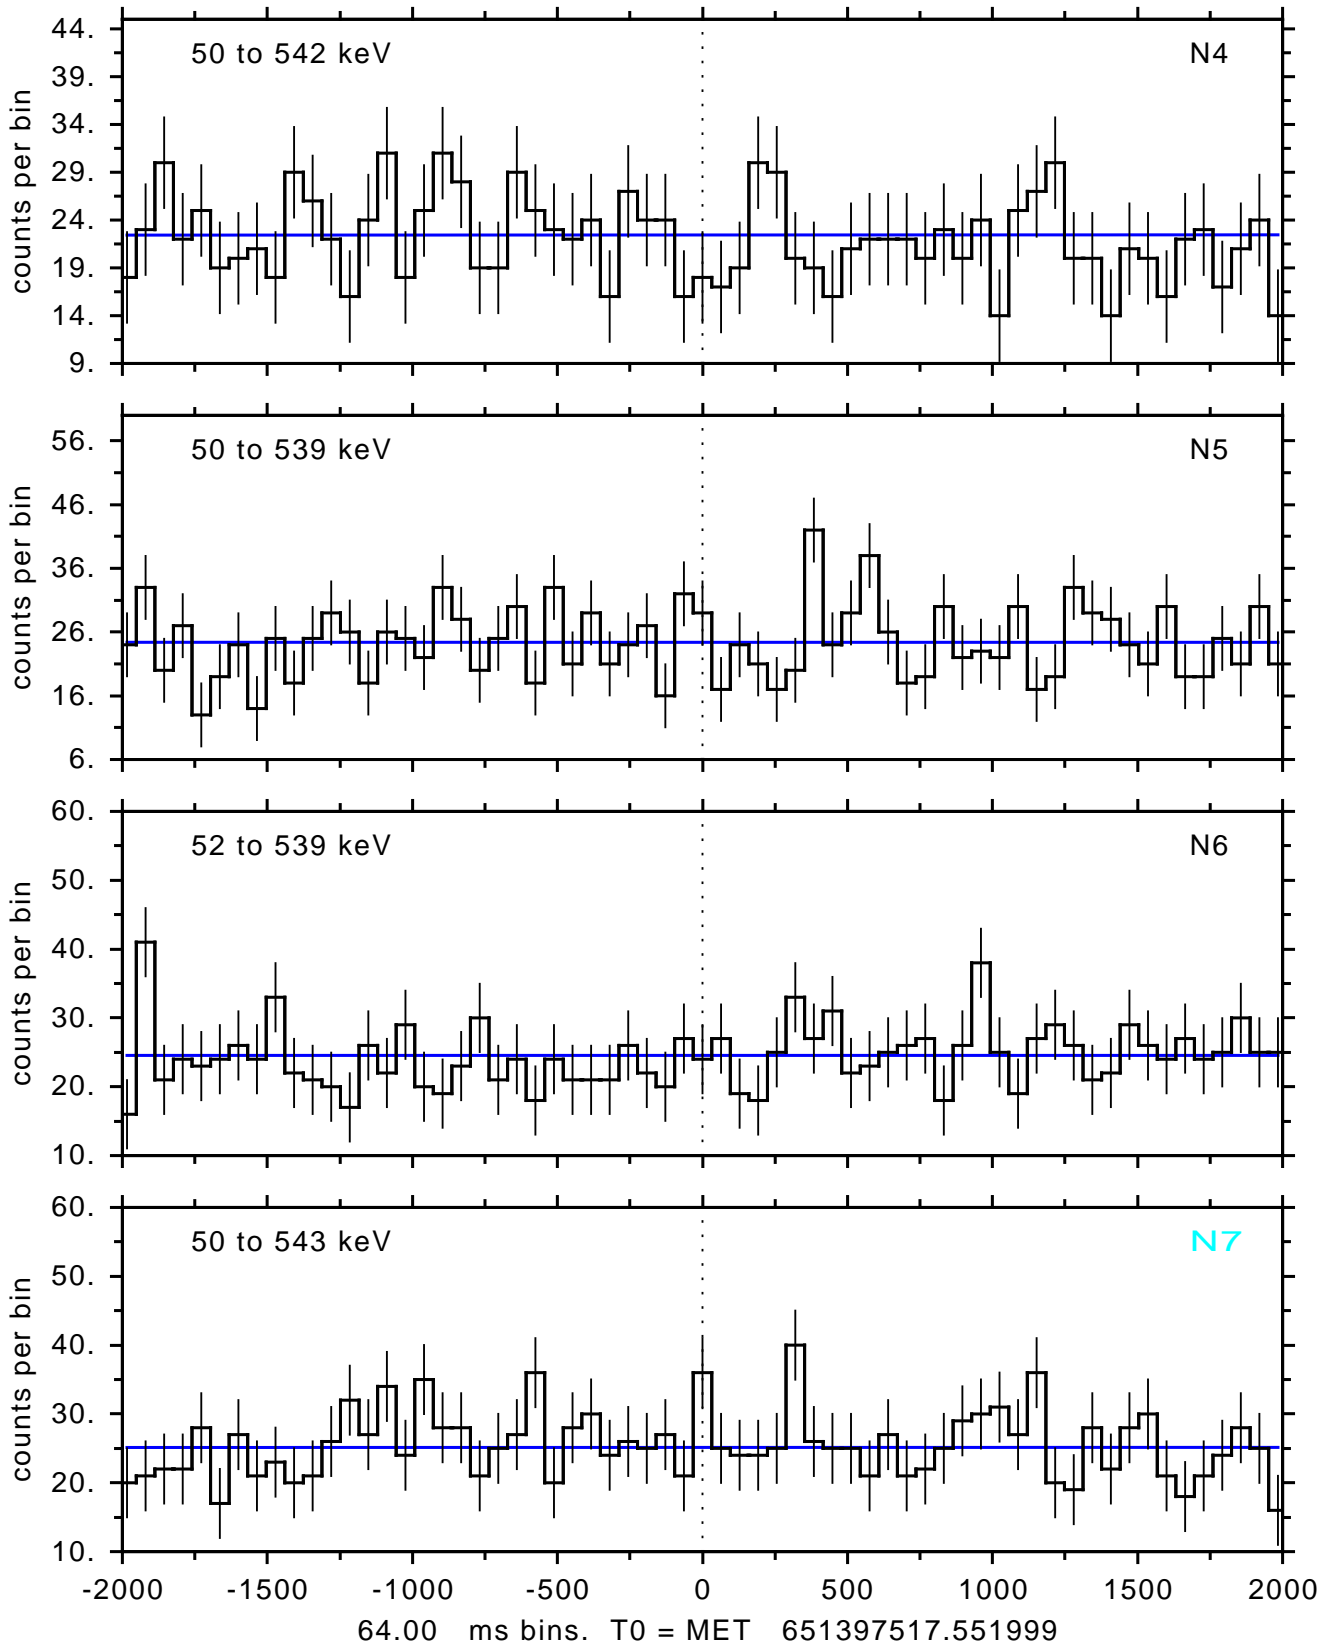

sGRB ver 116b of 2020 Feb 14 run on 2021-08-23 05:22:54
T0 = 651397517.551999 = 2021-08-23 07:45:12.552000
Algr: 2: P01 of F0001: glg_tte_b0_210823_07z_v00

sGRB ver 116b of 2020 Feb 14 run on 2021-08-23 05:22:54
T0 = 651397517.551999 = 2021-08-23 07:45:12.552000
Algr: 2: P01 of F0001: glg_tte_b0_210823_07z_v00