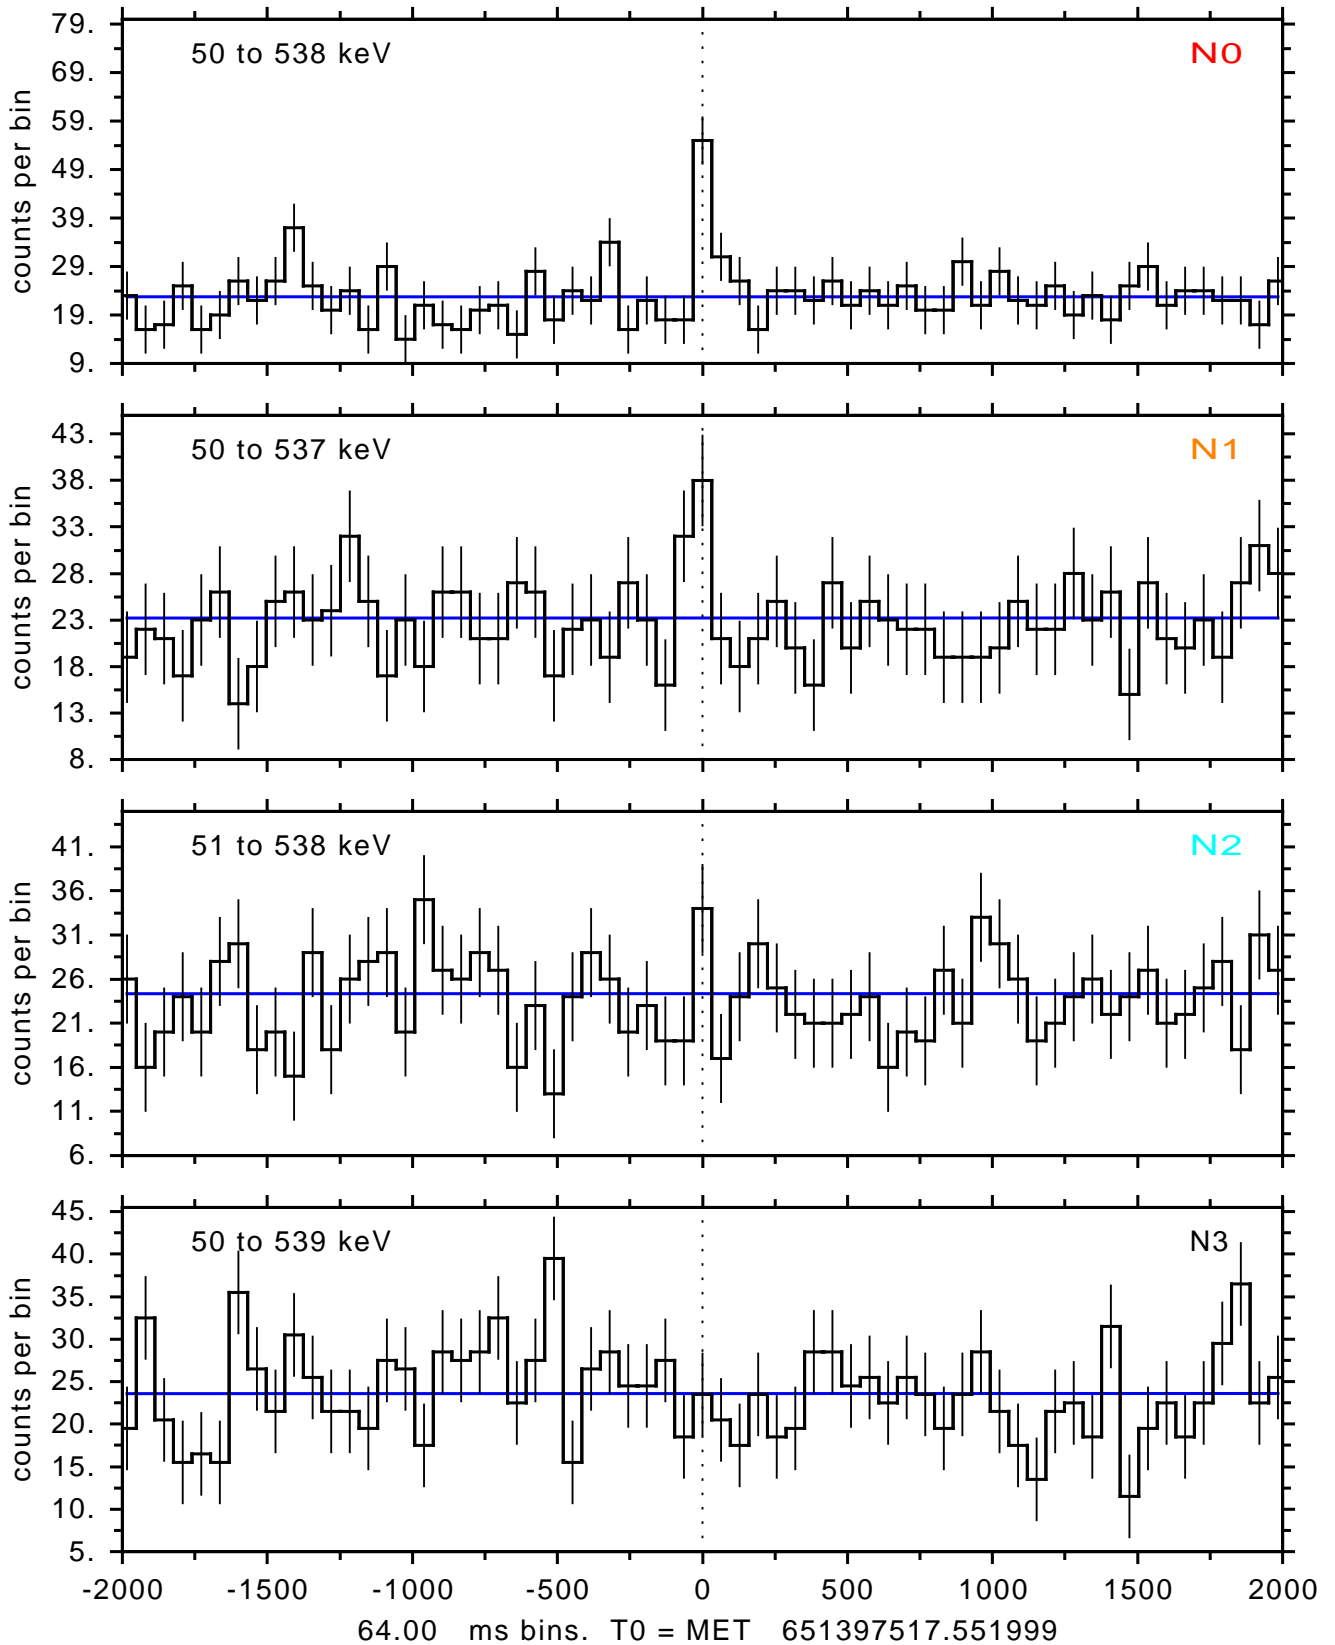

sGRB ver 116b of 2020 Feb 14 run on 2021-08-23 05:22:54
T0 = 651397517.551999 = 2021-08-23 07:45:12.552000
Algr: 2: P01 of F0001: glg_tte_b0_210823_07z_v00

sGRB ver 116b of 2020 Feb 14 run on 2021-08-23 05:22:54
T0 = 651397517.551999 = 2021-08-23 07:45:12.552000
Algr: 2: P01 of F0001: glg_tte_b0_210823_07z_v00