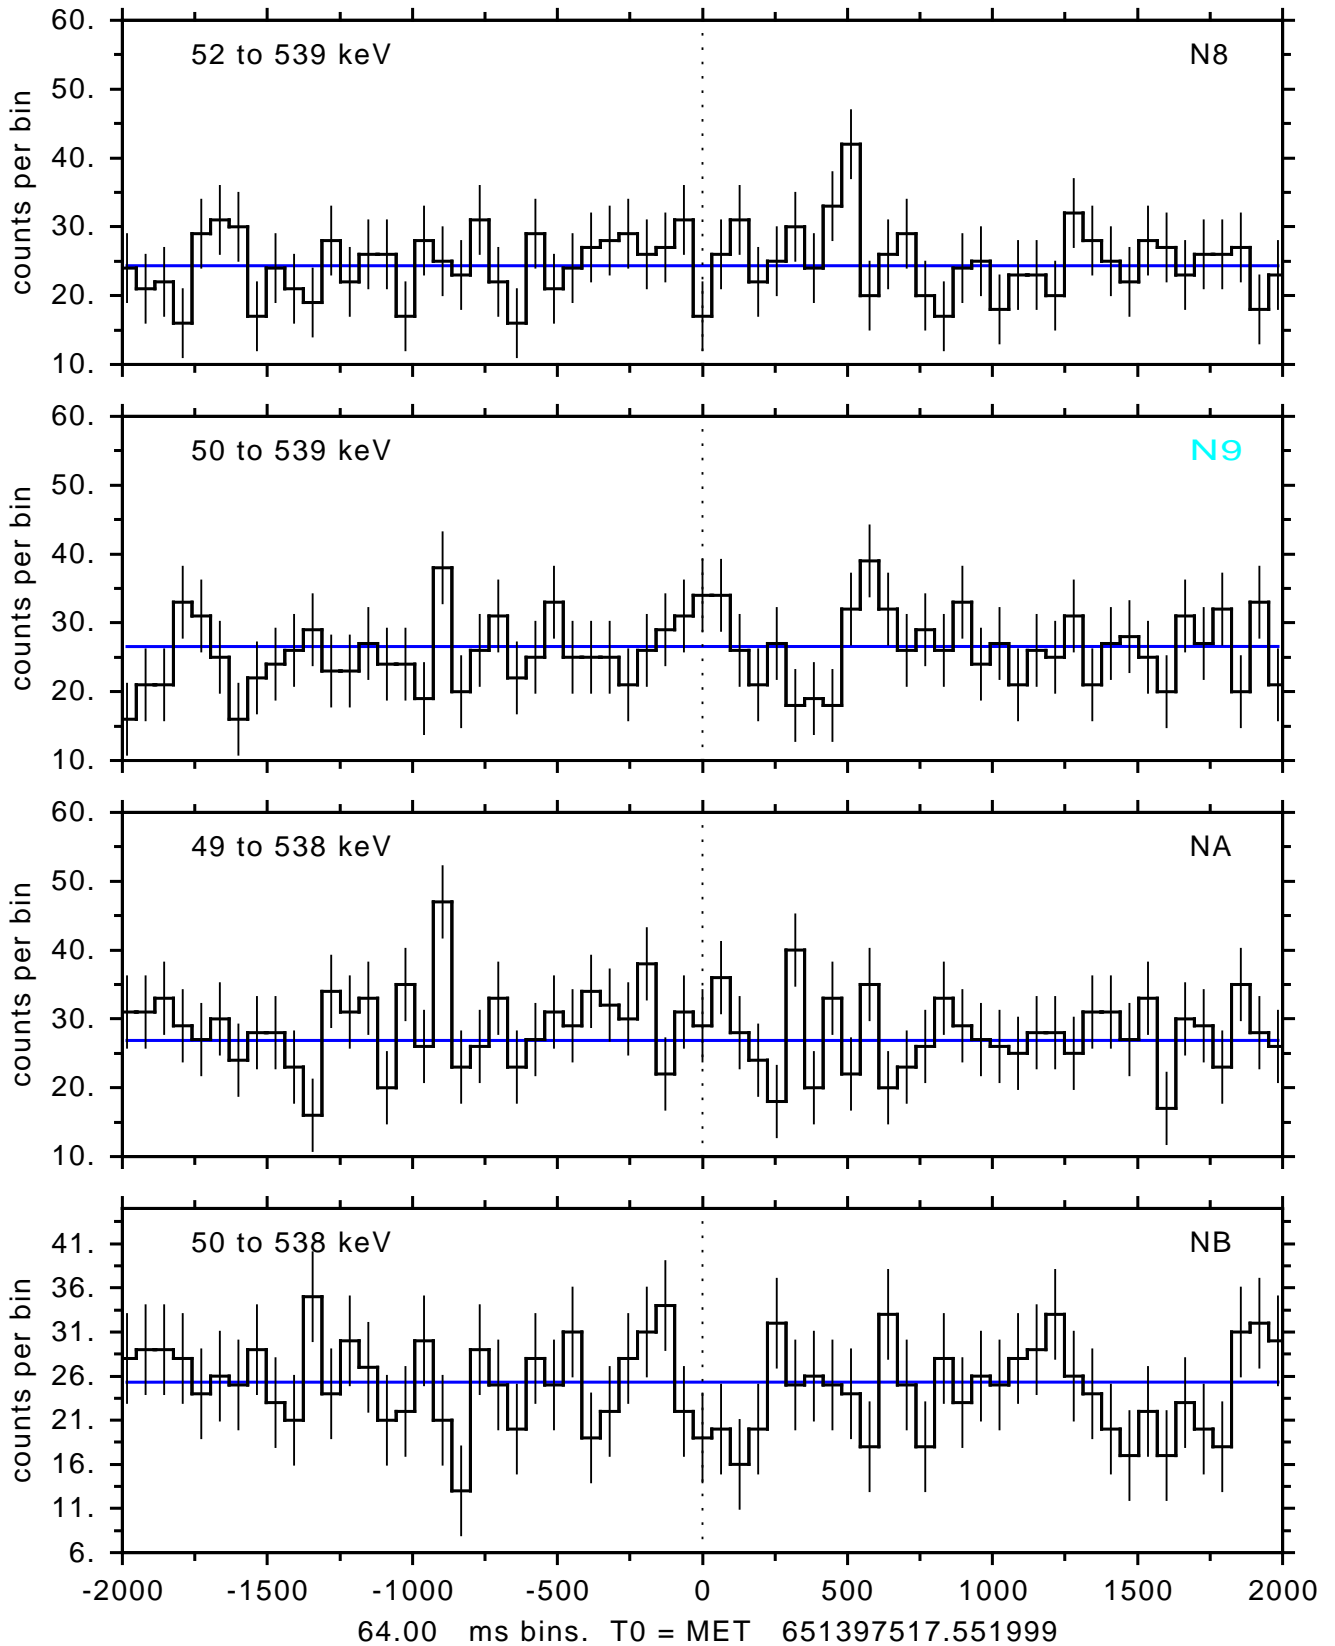

sGRB ver 116b of 2020 Feb 14 run on 2021-08-23 05:22:54
T0 = 651397517.551999 = 2021-08-23 07:45:12.552000
Algr: 2: P01 of F0001: glg_tte_b0_210823_07z_v00

sGRB ver 116b of 2020 Feb 14 run on 2021-08-23 05:22:54
T0 = 651397517.551999 = 2021-08-23 07:45:12.552000
Algr: 2: P01 of F0001: glg_tte_b0_210823_07z_v00