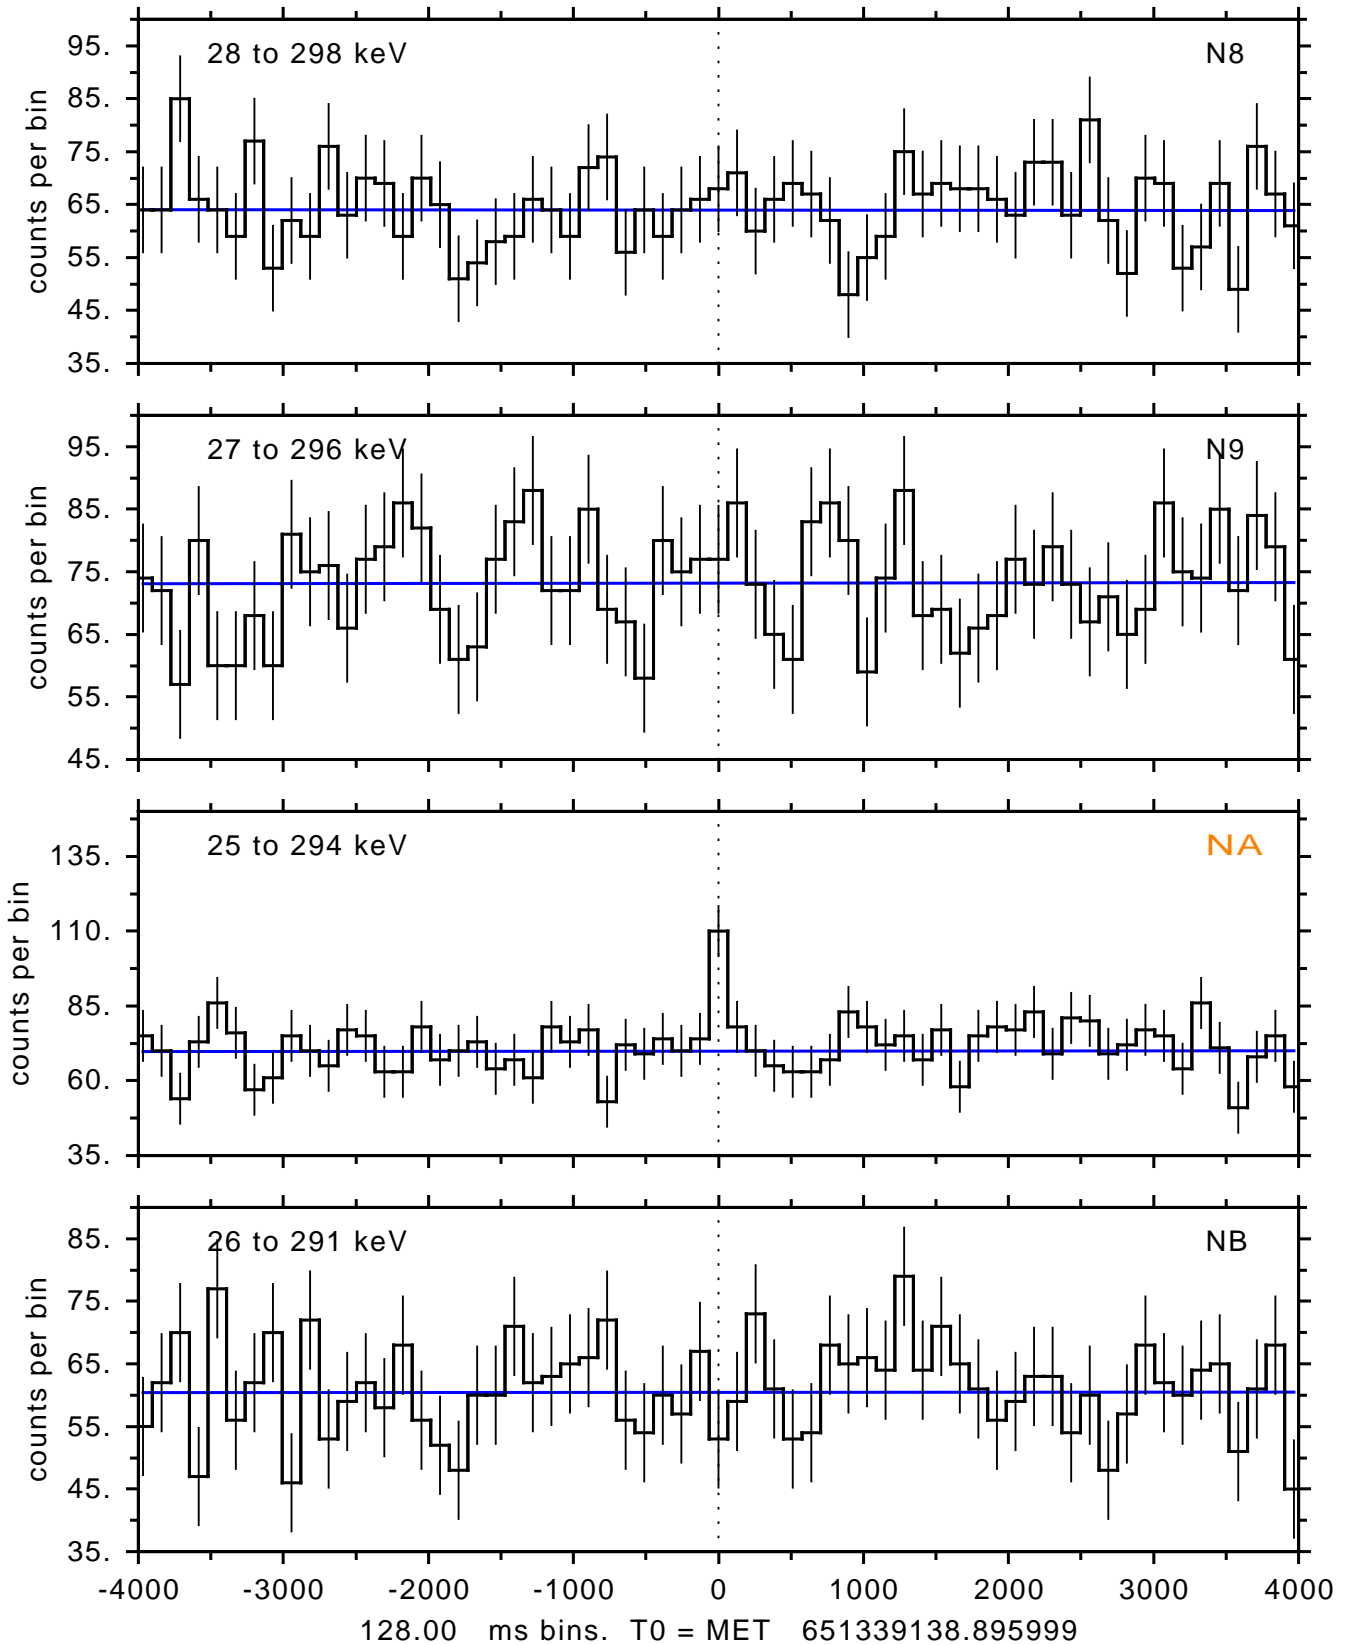

sGRB ver 116b of 2020 Feb 14 run on 2021-08-22 14:35:39
T0 = 651339138.895999 = 2021-08-22 15:32:13.896000
Algr: 3: P01 of F0001: glg_tte_b0_210822_15z_v00

sGRB ver 116b of 2020 Feb 14 run on 2021-08-22 14:35:39
T0 = 651339138.895999 = 2021-08-22 15:32:13.896000
Algr: 3: P01 of F0001: glg_tte_b0_210822_15z_v00