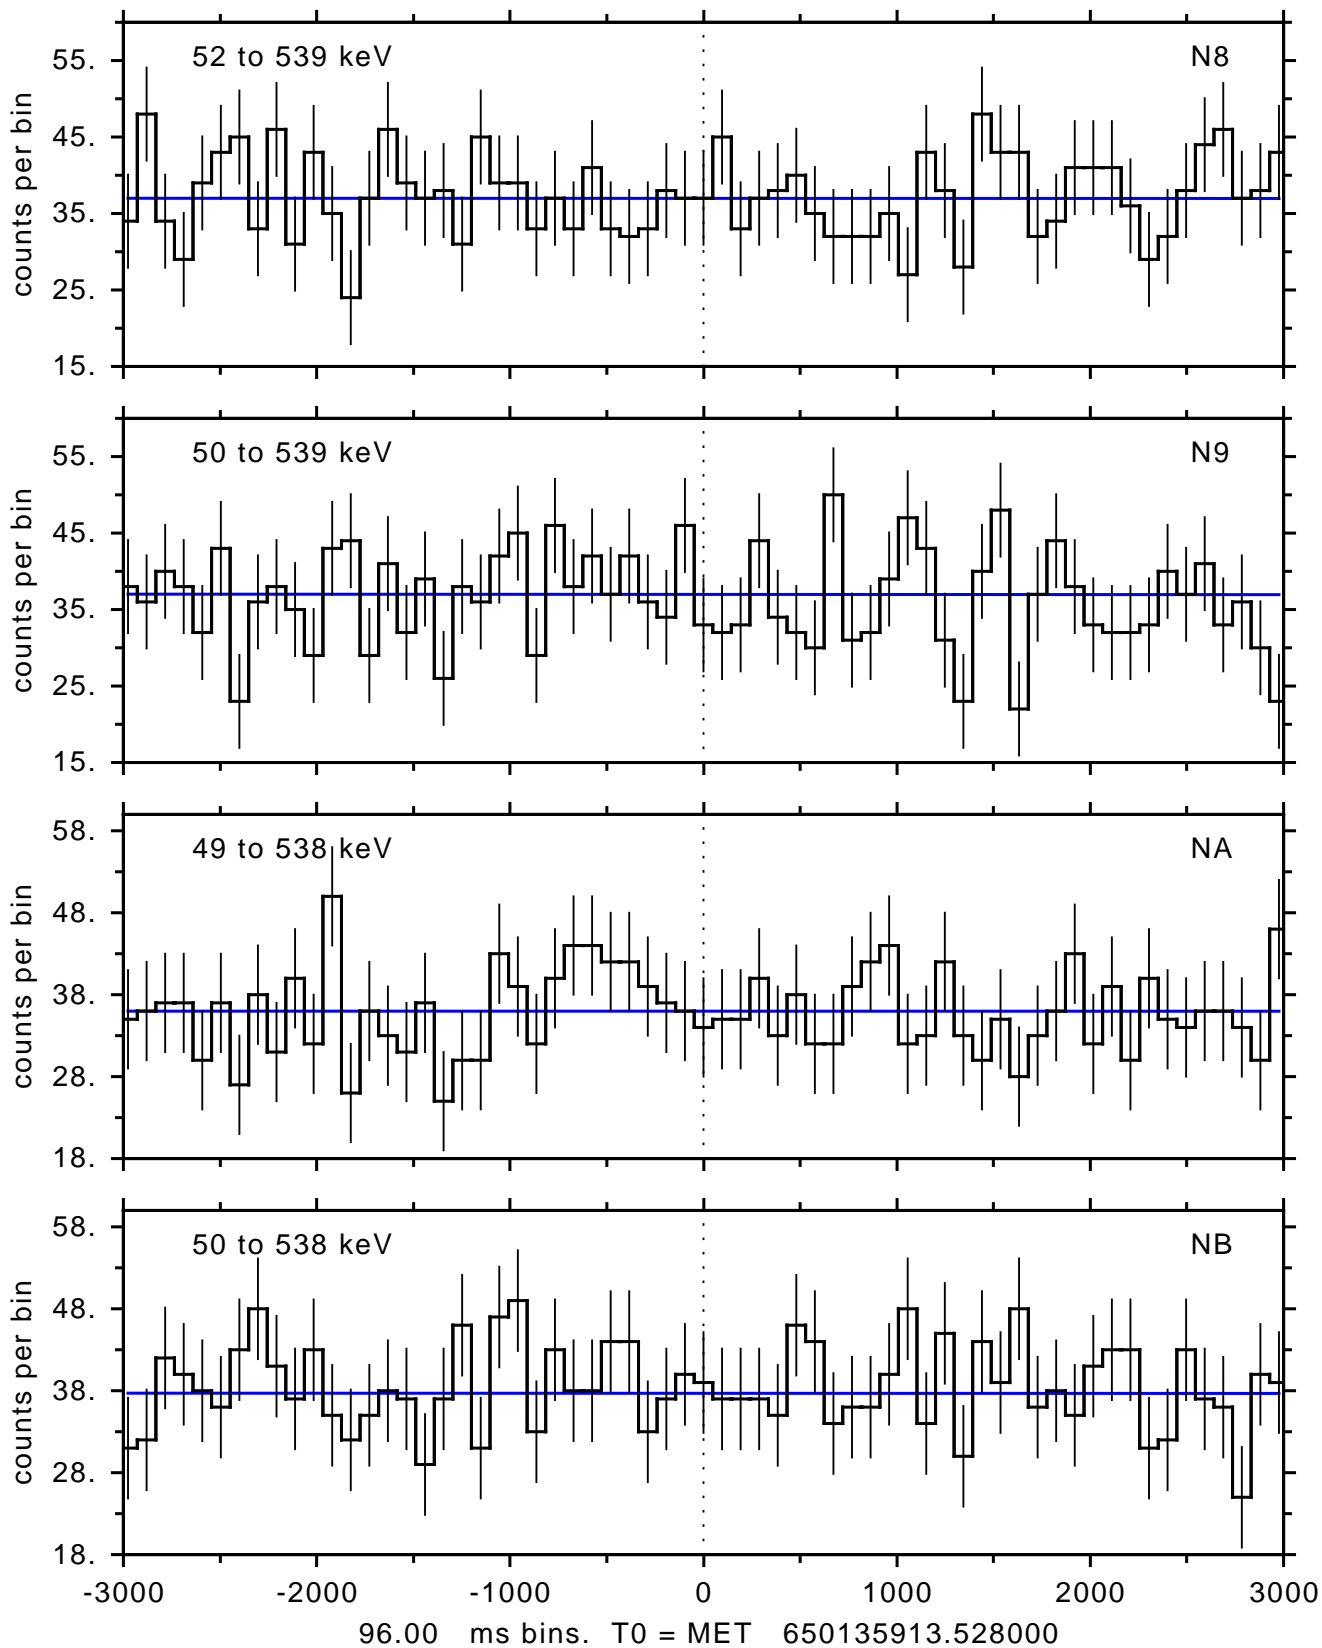

sGRB ver 116b of 2020 Feb 14 run on 2021-08-08 15:23:50

T0 = 650135913.528000 = 2021-08-08 17:18:28.528000

Algr: 2: P02 of F0001: glg_tte_b0_210808_17z_v00

sGRB ver 116b of 2020 Feb 14 run on 2021-08-08 15:23:50
T0 = 650135913.528000 = 2021-08-08 17:18:28.528000
Algr: 2: P02 of F0001: glg_tte_b0_210808_17z_v00