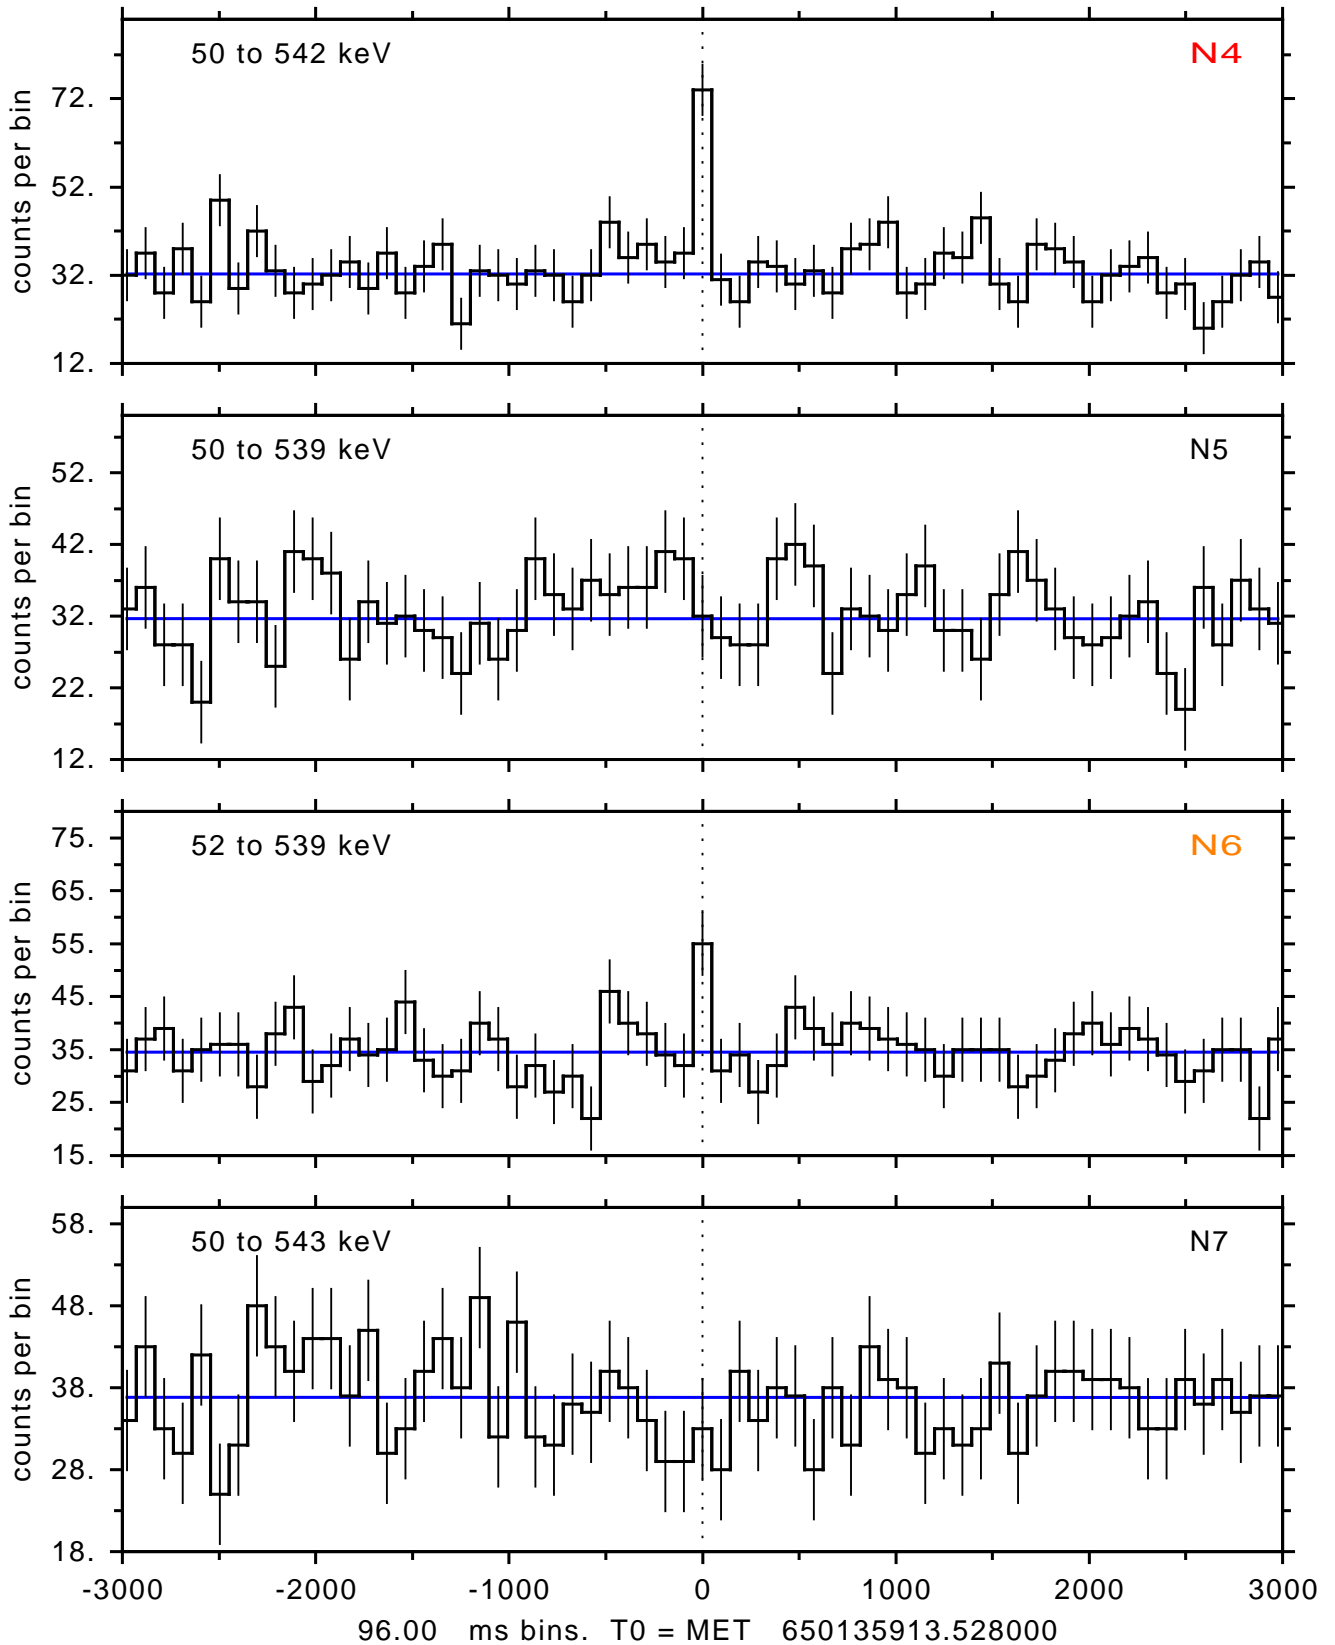

sGRB ver 116b of 2020 Feb 14 run on 2021-08-08 15:23:50

T0 = 650135913.528000 = 2021-08-08 17:18:28.528000

Algr: 2: P02 of F0001: glg_tte_b0_210808_17z_v00

sGRB ver 116b of 2020 Feb 14 run on 2021-08-08 15:23:50
T0 = 650135913.528000 = 2021-08-08 17:18:28.528000
Algr: 2: P02 of F0001: glg_tte_b0_210808_17z_v00