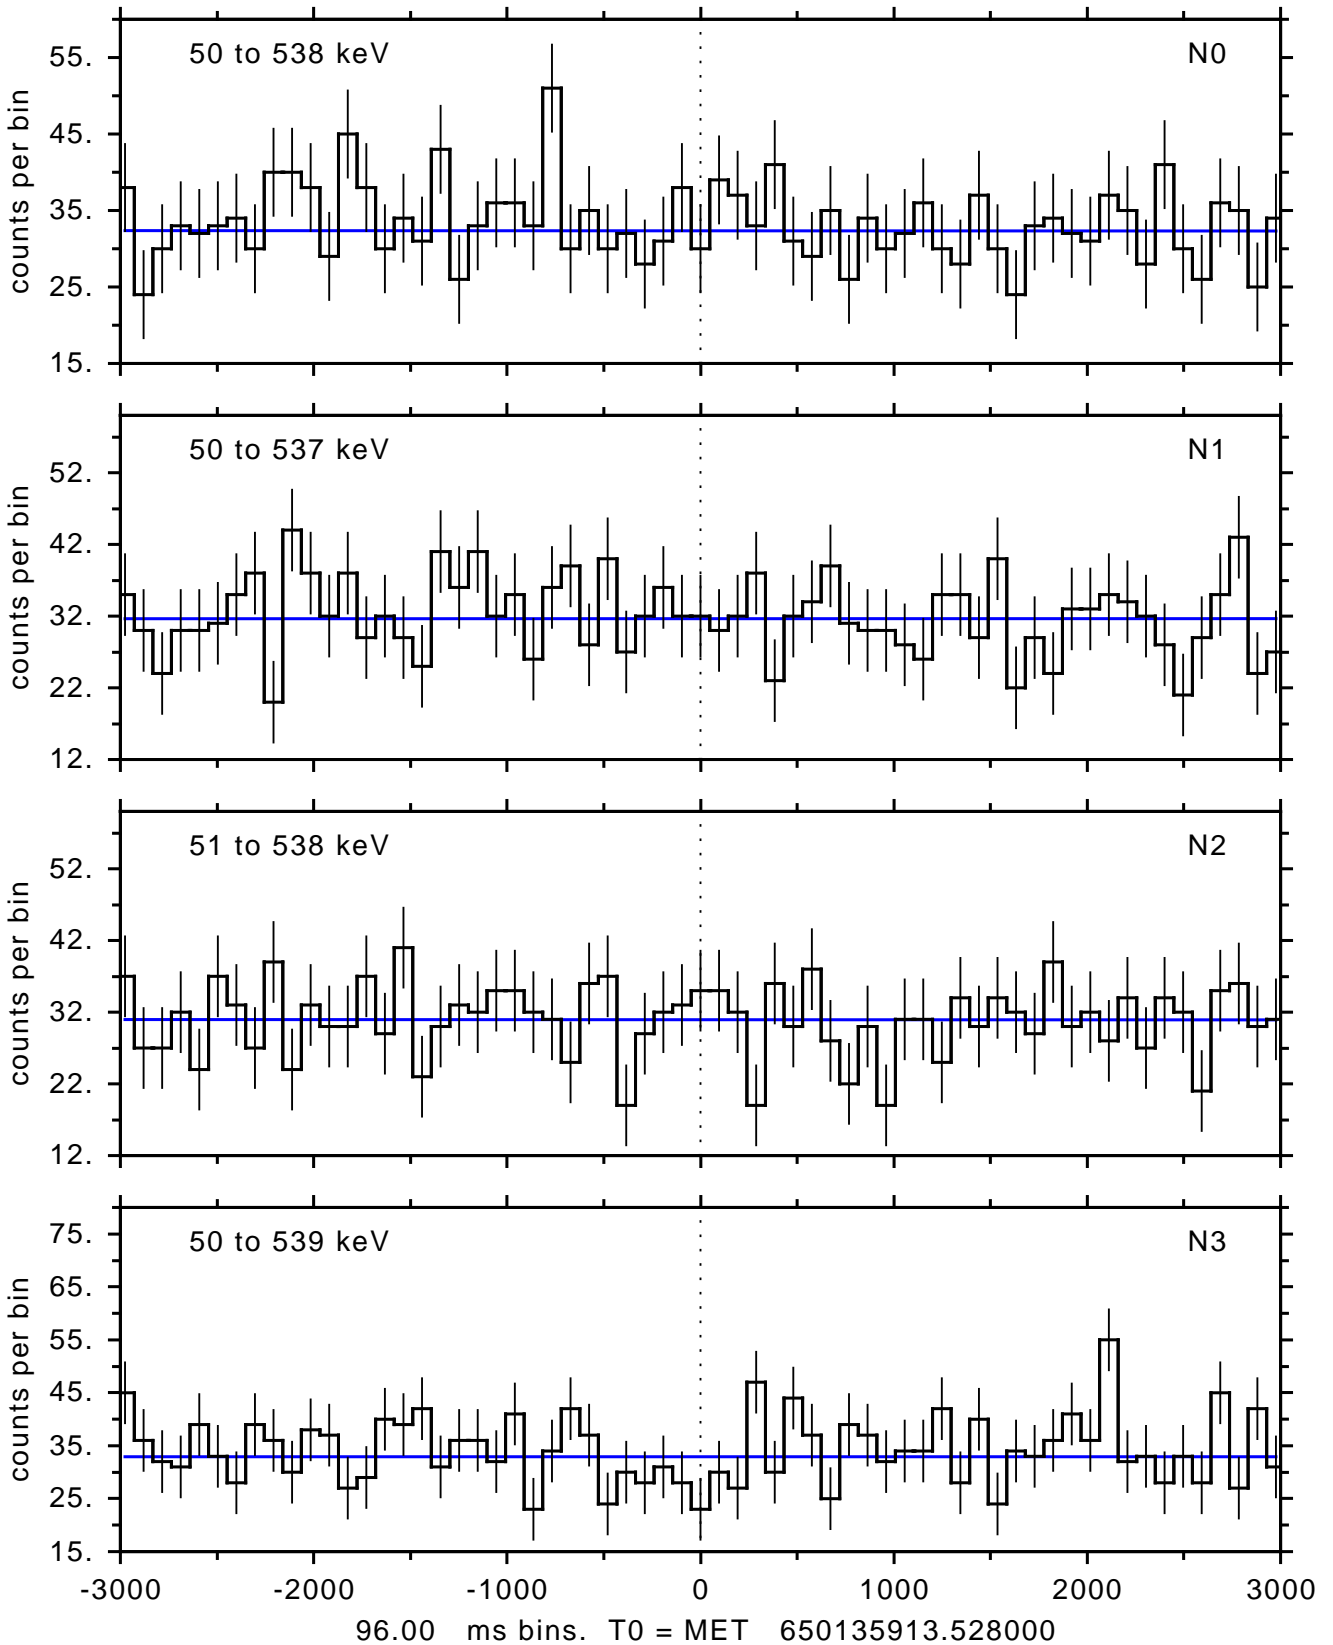

sGRB ver 116b of 2020 Feb 14 run on 2021-08-08 15:23:50

T0 = 650135913.528000 = 2021-08-08 17:18:28.528000

Algr: 2: P02 of F0001: glg_tte_b0_210808_17z_v00

sGRB ver 116b of 2020 Feb 14 run on 2021-08-08 15:23:50
T0 = 650135913.528000 = 2021-08-08 17:18:28.528000
Algr: 2: P02 of F0001: glg_tte_b0_210808_17z_v00